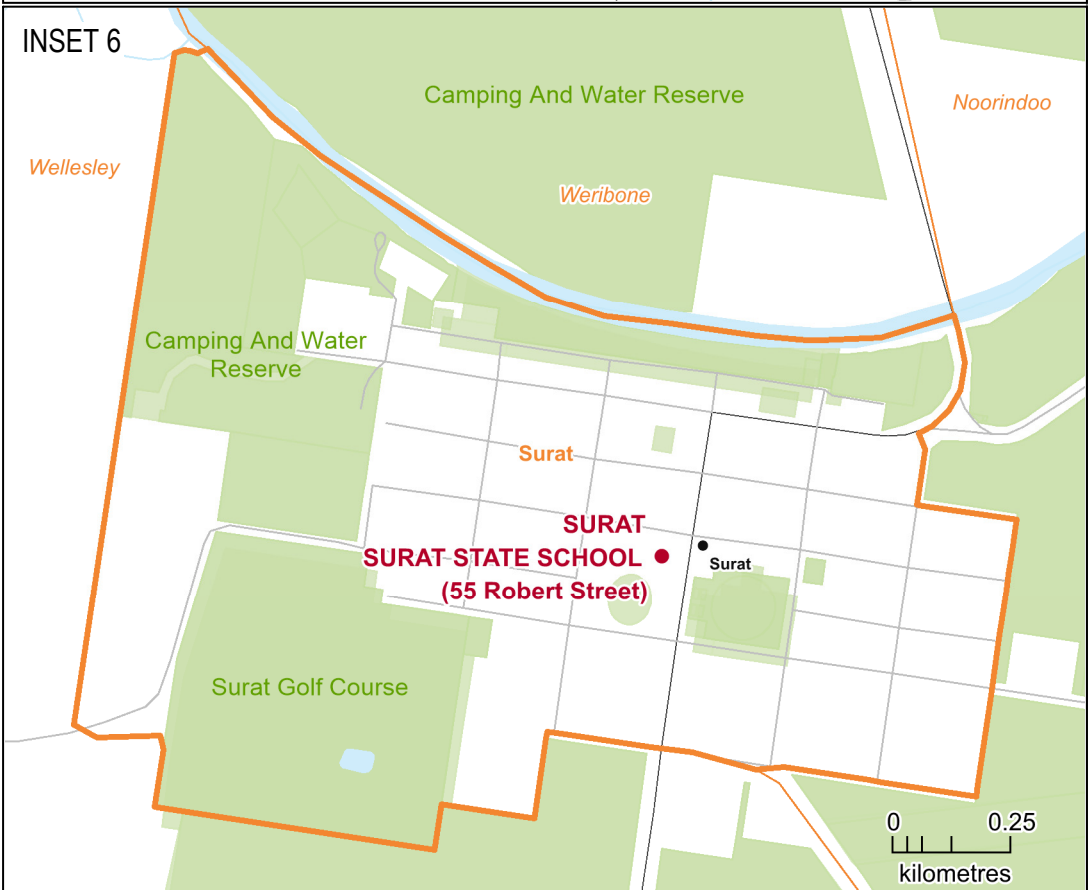

Queensland 2024 Local Government Elections

MARANOA REGIONAL Hybrid (Postal Ballot with Attendance Ballot in Designated Areas)

Election Date: 16 March, 2024

- Polling Booth
- Local Government Area Boundary
- Reserve, Parkland
- Main Road
- Adjacent Local Government Area
- Waterbody
- Railway
- Locality Boundary
- Wetland

This product was created using datasets from various authoritative sources, and is intended as a guide only to display electoral boundaries and polling booth locations.

© The State of Queensland 1995 - 2024 (Department of Resources)

© Electoral Commission of Queensland 2024 Creative Commons (CC BY)

Queensland 2024 Local Government Elections

MARANOA REGIONAL Areas Designated Attendance Ballot

Election Date: 16 March, 2024

Electoral Commission
 QUEENSLAND

- Polling Booth
- Local Government Area Boundary
- Adjacent Local Government Area
- Locality Boundary
- Reserve, Parkland
- Waterbody
- Wetland
- Main Road
- Railway

This product was created using datasets from various authoritative sources, and is intended as a guide only to display electoral boundaries and polling booth locations.