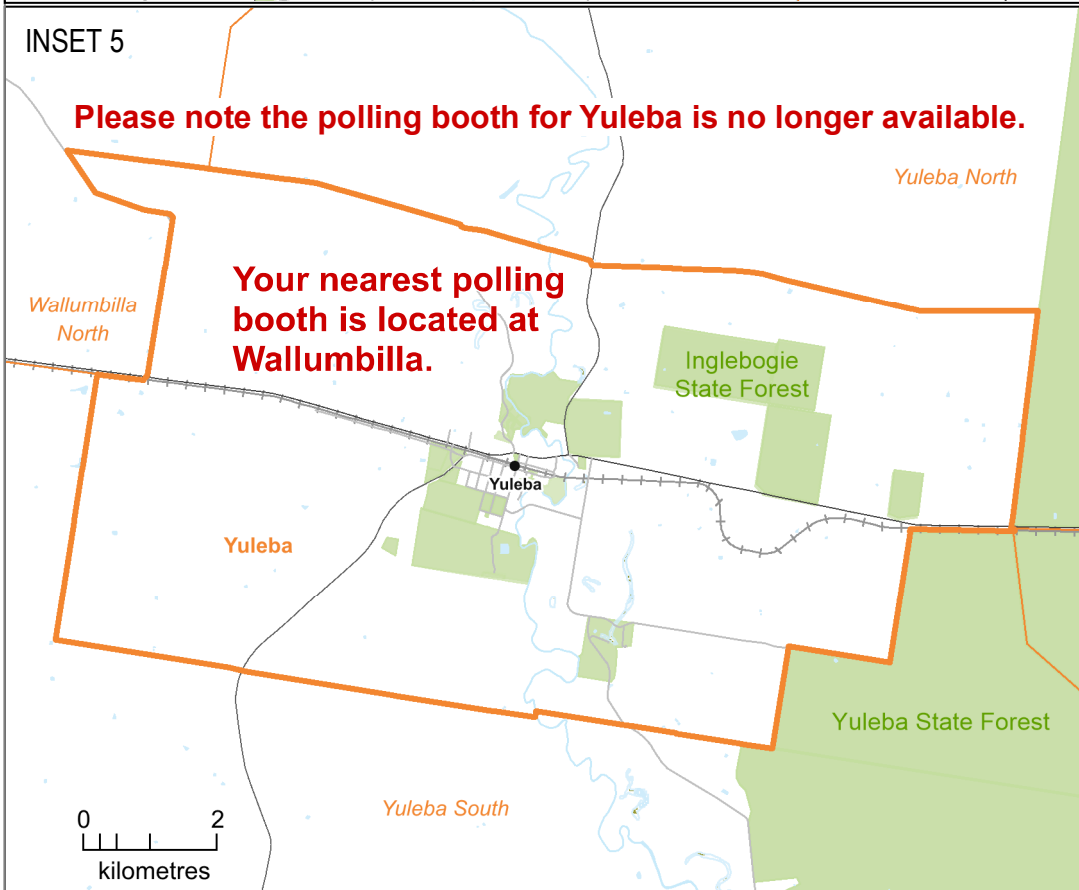

Queensland 2024 Local Government Elections

MARANOA REGIONAL Hybrid (Postal Ballot with Attendance Ballot in Designated Areas)

Election Date: 16 March, 2024

- Polling Booth
- Local Government Area Boundary
- Reserve, Parkland
- Main Road
- Adjacent Local Government Area
- Waterbody
- Railway
- Locality Boundary
- Wetland

This product was created using datasets from various authoritative sources, and is intended as a guide only to display electoral boundaries and polling booth locations.

© The State of Queensland 1995 - 2024 (Department of Resources)

© Electoral Commission of Queensland 2024 Creative Commons (CC BY)

Queensland 2024 Local Government Elections

MARANOA REGIONAL Areas Designated Attendance Ballot

Election Date: 16 March, 2024

Electoral Commission
 QUEENSLAND

- Polling Booth
- Local Government Area Boundary
- Adjacent Local Government Area
- Locality Boundary
- Reserve, Parkland
- Waterbody
- Wetland
- Main Road
- Railway

This product was created using datasets from various authoritative sources, and is intended as a guide only to display electoral boundaries and polling booth locations.