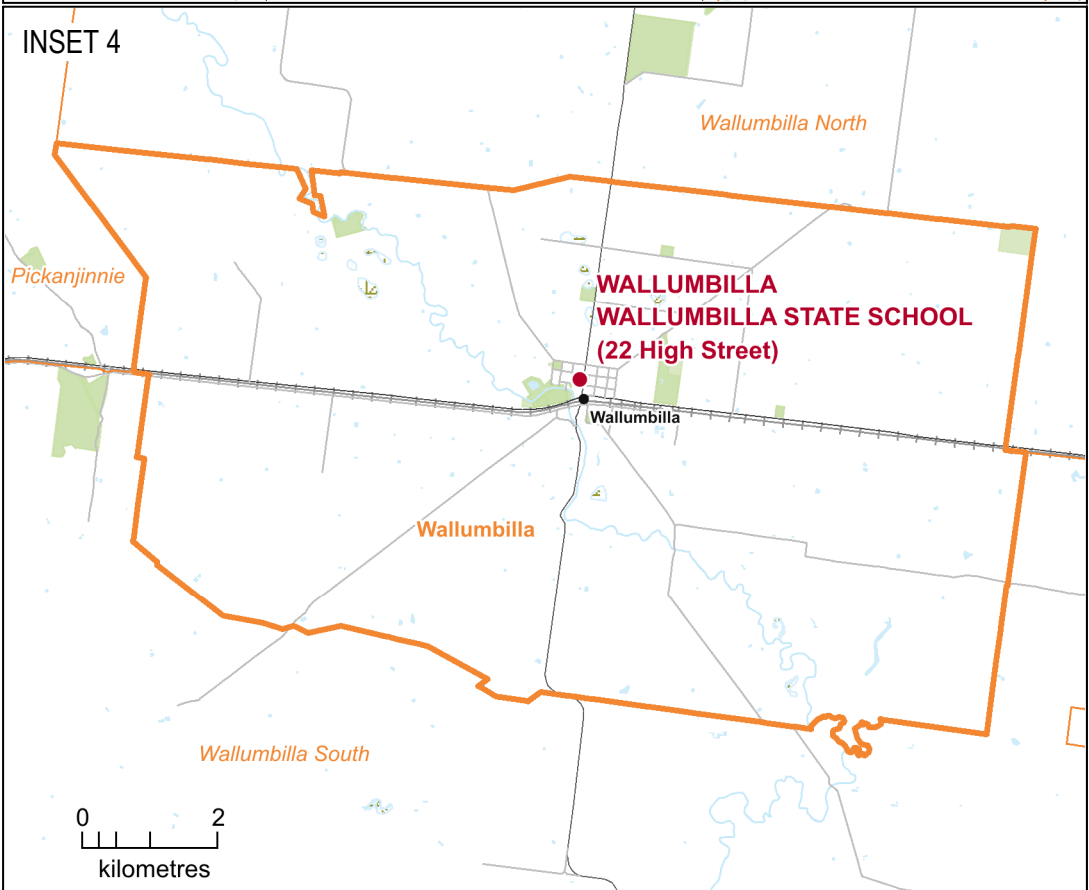

Queensland 2024 Local Government Elections

MARANOA REGIONAL Areas Designated Attendance Ballot

Election Date: 16 March, 2024

Electoral Commission
QUEENSLAND