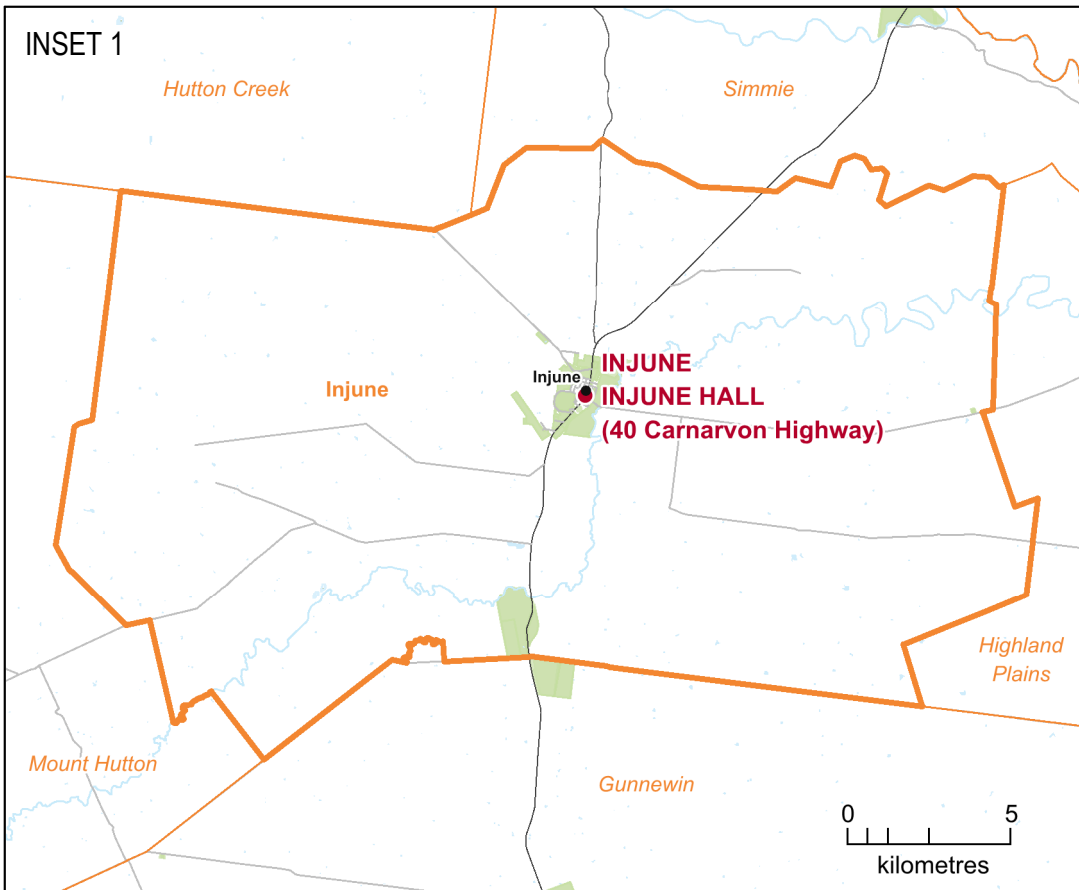

Queensland 2024 Local Government Elections

MARANOA REGIONAL Hybrid (Postal Ballot with Attendance Ballot in Designated Areas)

Election Date: 16 March, 2024

- Polling Booth
- Local Government Area Boundary
- Reserve, Parkland
- Main Road
- Adjacent Local Government Area
- Waterbody
- Railway
- Locality Boundary
- Wetland

This product was created using datasets from various authoritative sources, and is intended as a guide only to display electoral boundaries and polling booth locations.

© The State of Queensland 1995 - 2024 (Department of Resources)

© Electoral Commission of Queensland 2024 Creative Commons (CC BY)

Queensland 2024 Local Government Elections

MARANOA REGIONAL Areas Designated Attendance Ballot

Election Date: 16 March, 2024

Electoral Commission
 QUEENSLAND

- Polling Booth
- Local Government Area Boundary
- Adjacent Local Government Area
- Locality Boundary
- Reserve, Parkland
- Waterbody
- Wetland
- Main Road
- Railway

This product was created using datasets from various authoritative sources, and is intended as a guide only to display electoral boundaries and polling booth locations.