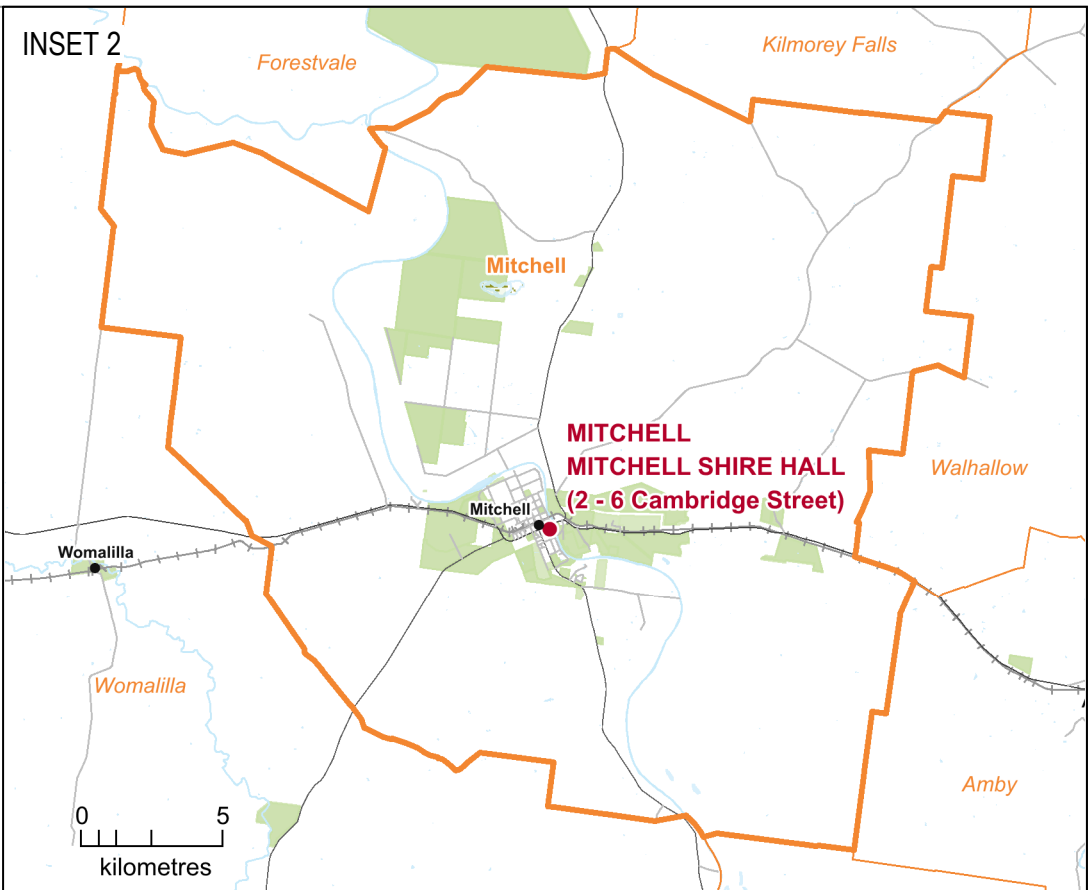

Queensland 2024 Local Government Elections

MARANOA REGIONAL Hybrid (Postal Ballot with Attendance Ballot in Designated Areas)

Election Date: 16 March, 2024

- Polling Booth
- Local Government Area Boundary
- Reserve, Parkland
- Main Road
- Adjacent Local Government Area
- Waterbody
- Railway
- Locality Boundary
- Wetland

This product was created using datasets from various authoritative sources, and is intended as a guide only to display electoral boundaries and polling booth locations.

© The State of Queensland 1995 - 2024 (Department of Resources)

© Electoral Commission of Queensland 2024 Creative Commons (CC BY)

Queensland 2024 Local Government Elections

MARANOA REGIONAL Areas Designated Attendance Ballot

Election Date: 16 March, 2024

Electoral Commission
 QUEENSLAND

- Polling Booth
- Local Government Area Boundary
- Adjacent Local Government Area
- Locality Boundary
- Reserve, Parkland
- Waterbody
- Wetland
- Main Road
- Railway

This product was created using datasets from various authoritative sources, and is intended as a guide only to display electoral boundaries and polling booth locations.