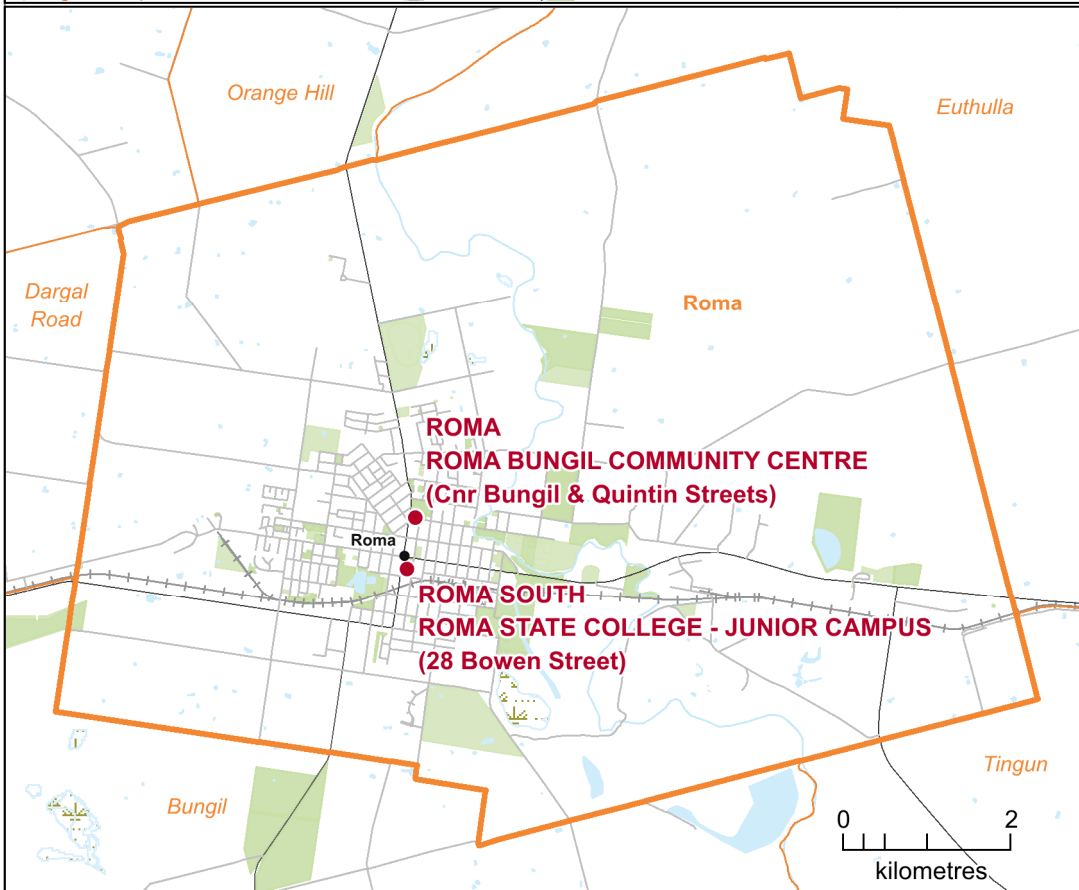

Queensland 2024 Local Government Elections

MARANOA REGIONAL Hybrid (Postal Ballot with Attendance Ballot in Designated Areas)

Election Date: 16 March, 2024

- Polling Booth
- Local Government Area Boundary
- Reserve, Parkland
- Main Road
- Adjacent Local Government Area
- Waterbody
- Railway
- Locality Boundary
- Wetland

This product was created using datasets from various authoritative sources, and is intended as a guide only to display electoral boundaries and polling booth locations.

© The State of Queensland 1995 - 2024 (Department of Resources)

© Electoral Commission of Queensland 2024 Creative Commons (CC BY)

Queensland 2024 Local Government Elections

MARANOA REGIONAL Areas Designated Attendance Ballot

Election Date: 16 March, 2024

Electoral Commission
 QUEENSLAND

- Polling Booth
- Local Government Area Boundary
- Adjacent Local Government Area
- Locality Boundary
- Reserve, Parkland
- Waterbody
- Wetland
- Main Road
- Railway

This product was created using datasets from various authoritative sources, and is intended as a guide only to display electoral boundaries and polling booth locations.