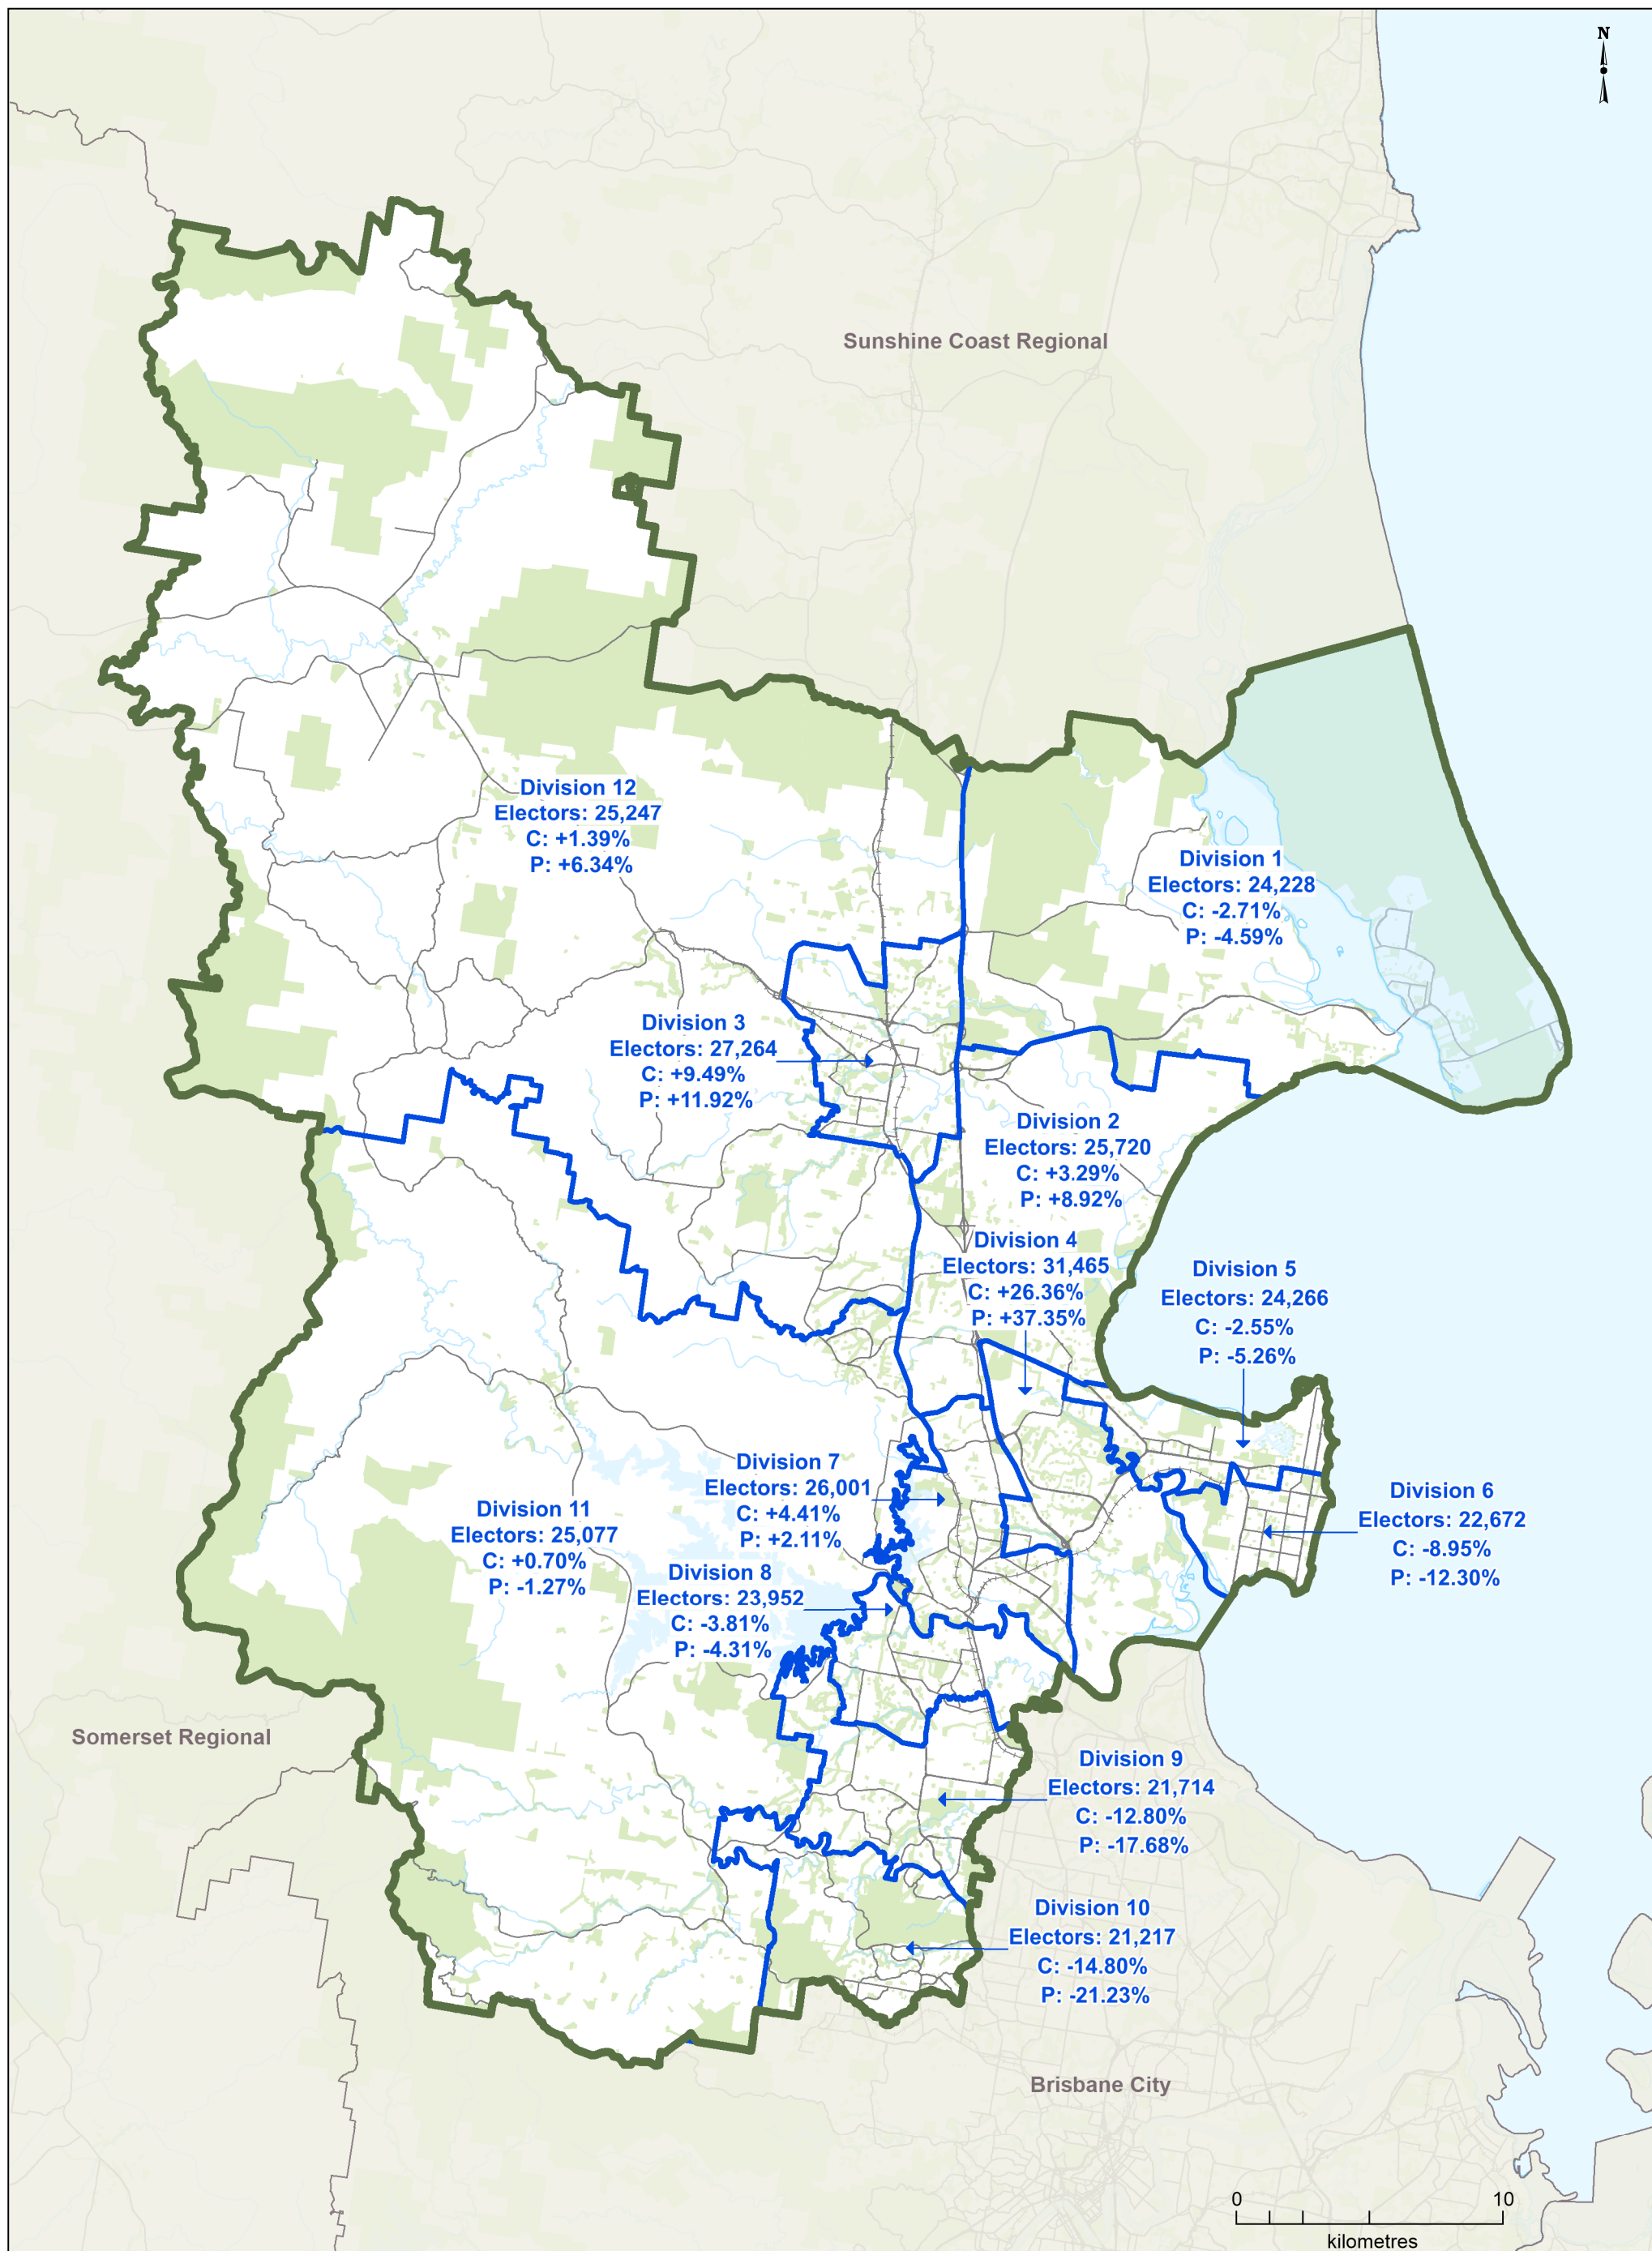

# MORETON BAY REGIONAL Existing Electoral Divisions

Council Boundary
  Existing Division Boundary
  Adjacent Council
  Park/Reserve
  Watercourse/Waterbody
  Major Roadway