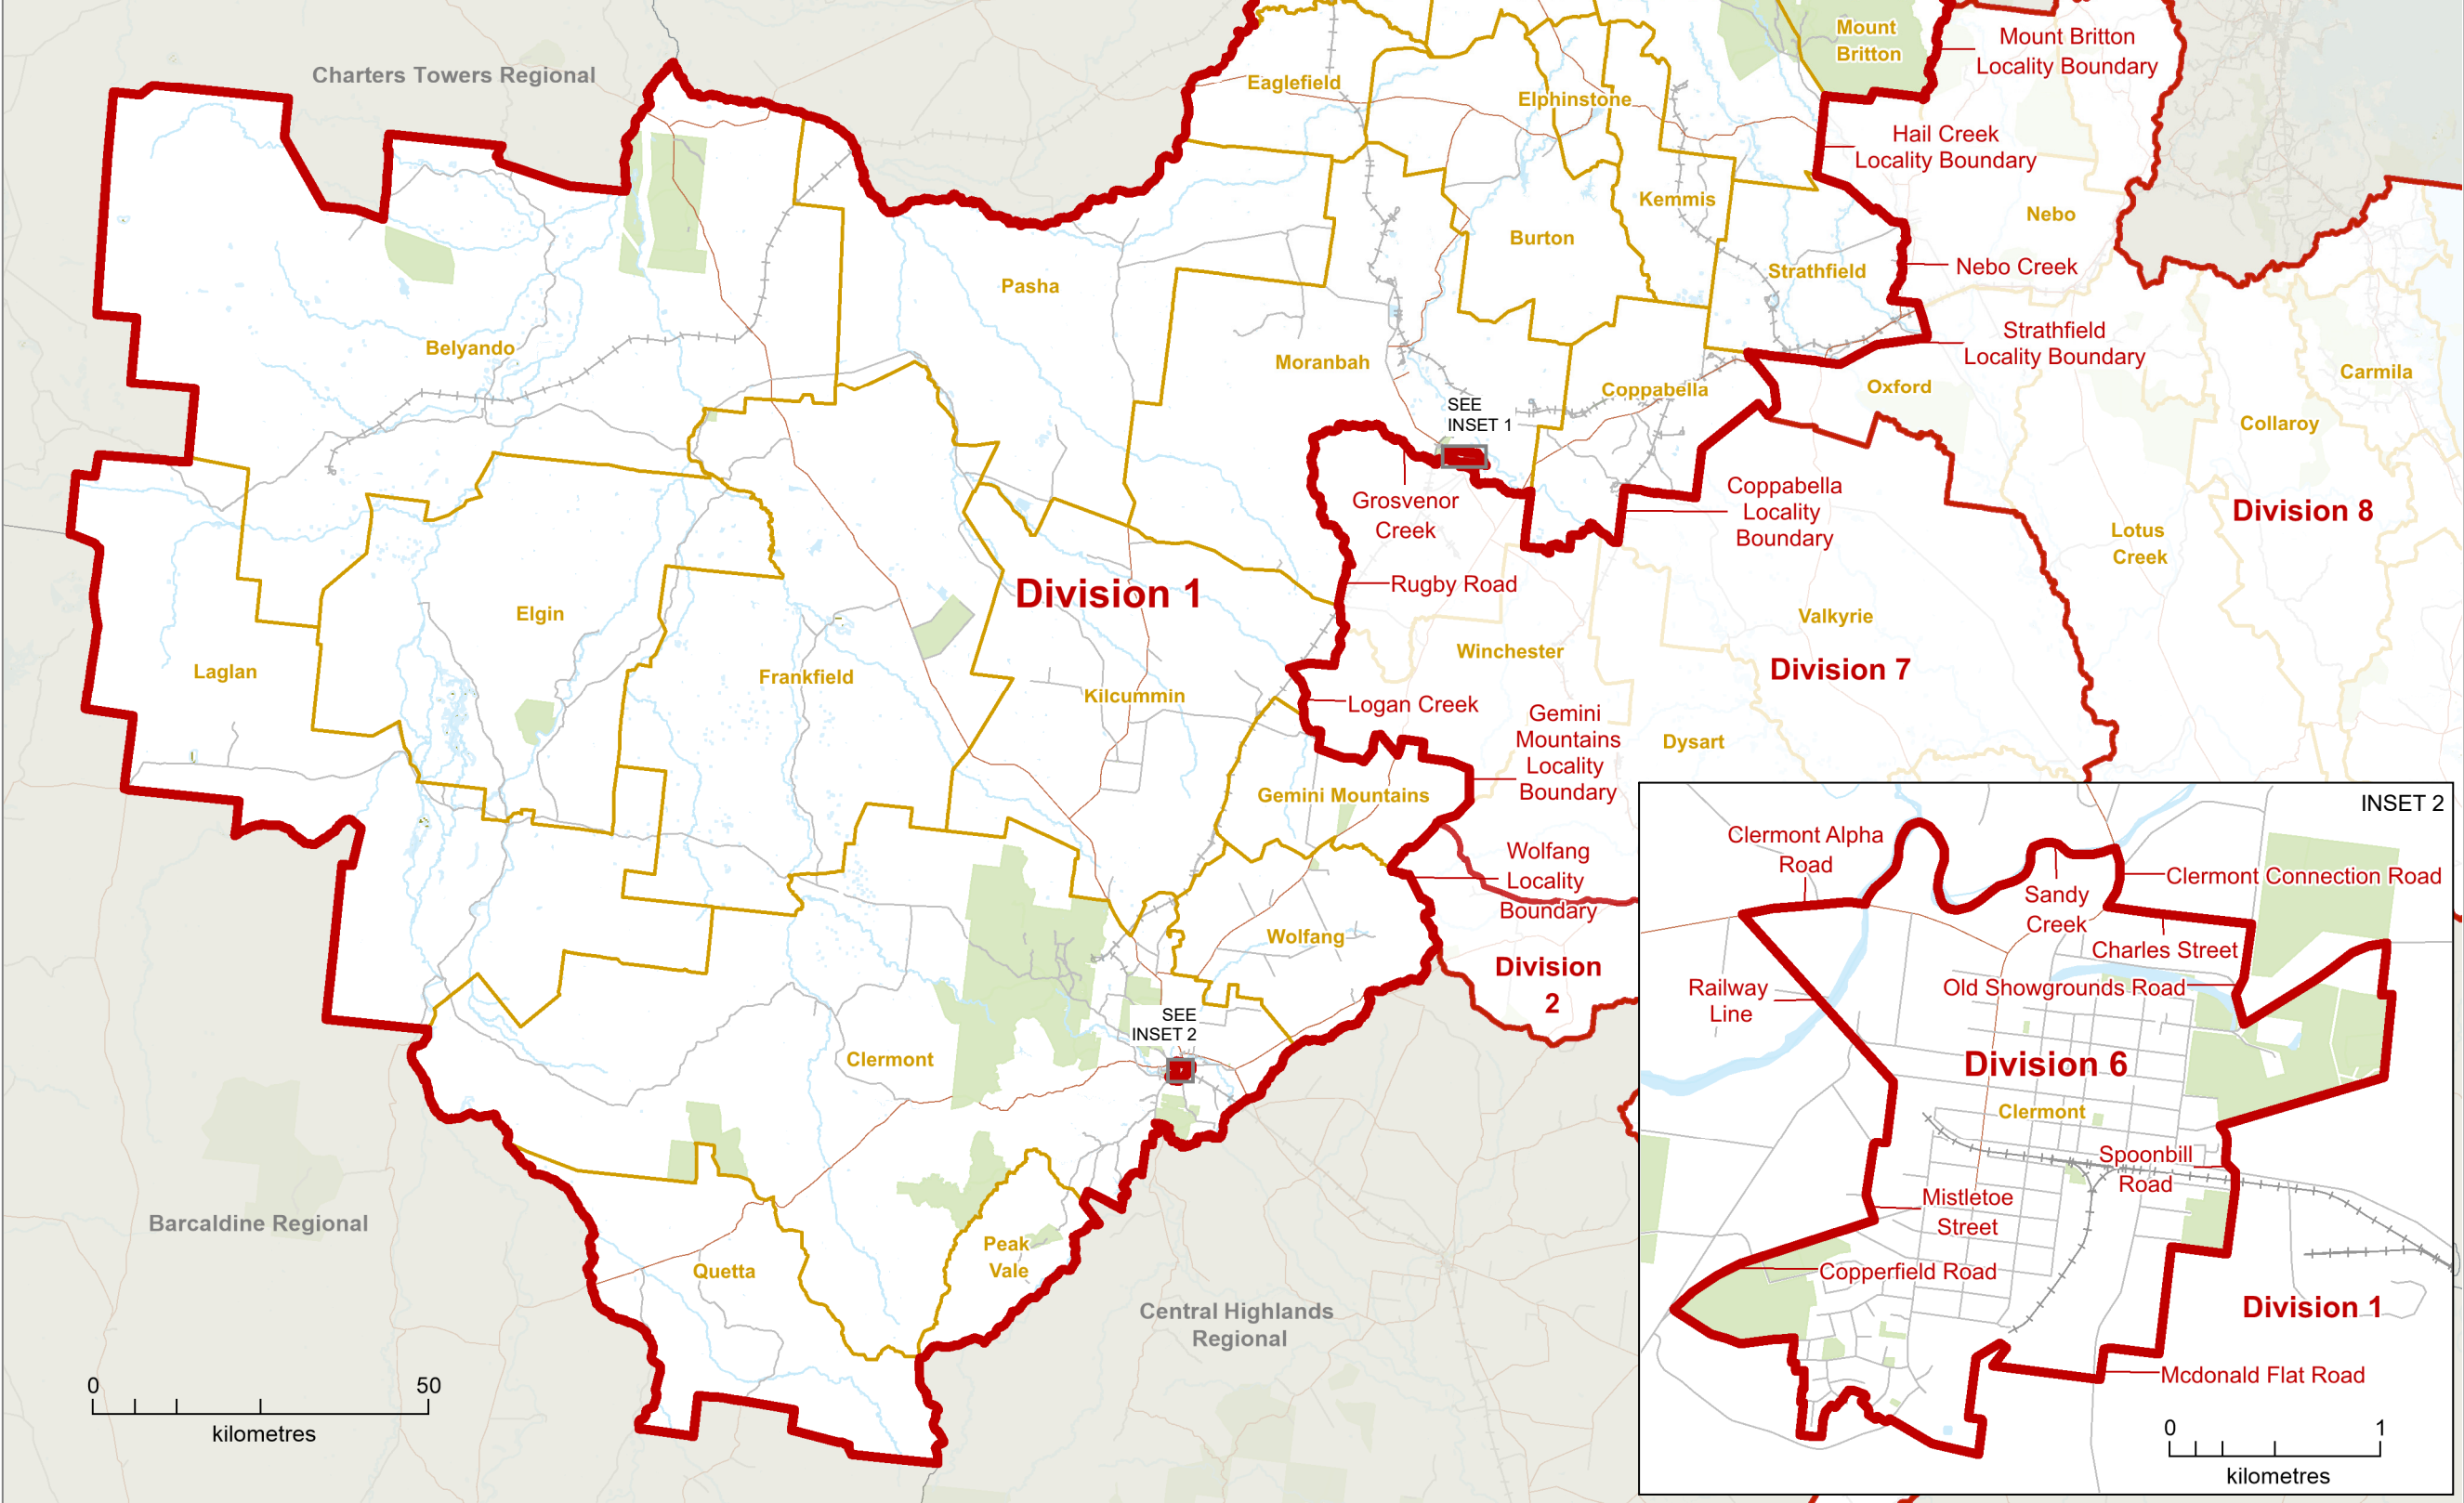

**2023
Local Government Area
Divisional Boundary
Review**

**PROPOSED DIVISIONAL
BOUNDARIES**

**ISAAC REGIONAL
Divisions 1 and 6**

LEGEND

- Proposed Division Boundary
- Proposed Adjacent Division
- Locality Boundary
- Adjacent Council
- Reserve, Parkland
- Waterbody
- Railway
- Main Road
- QLD_RL

Location Map
DIVISIONS 1 and 6

This product was created using datasets from various authoritative sources, and is intended as a guide only to display proposed divisional boundaries.
© The State of Queensland - 1995-2023 (Department of Resources)
© Electoral Commission of Queensland 2019 Creative Commons (CC BY)

0 50
kilometres

0 1
kilometres