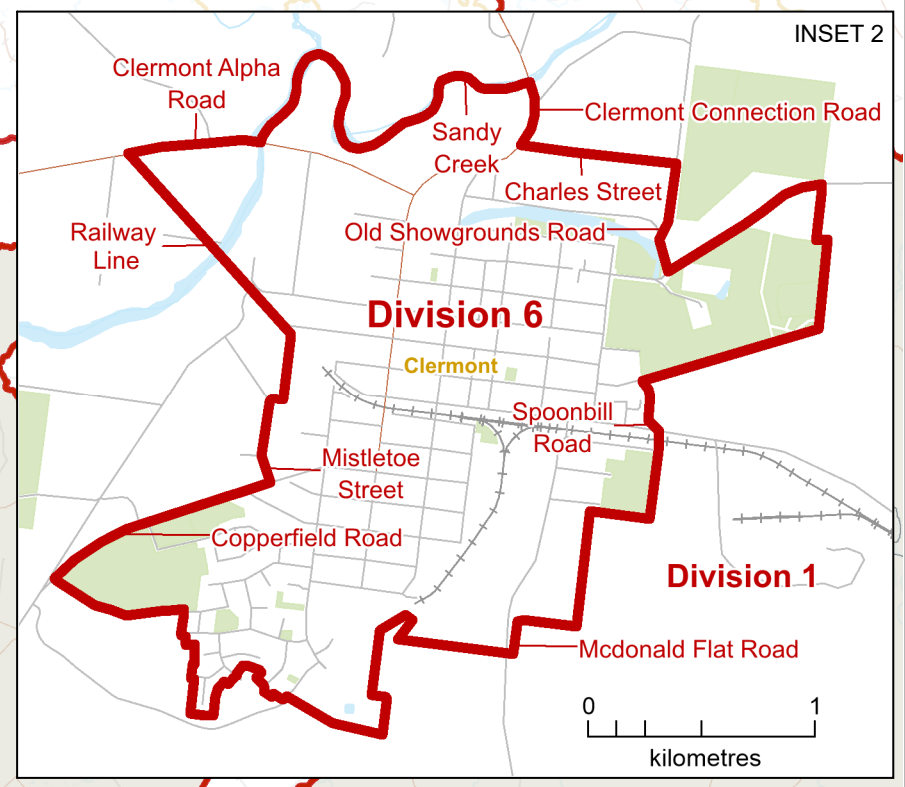

**2023
Local Government Area
Divisional Boundary
Review**

**PROPOSED DIVISIONAL
BOUNDARIES**

**ISAAC REGIONAL
Divisions 1 and 6**

LEGEND

- Proposed Division Boundary
- Proposed Adjacent Division
- Locality Boundary
- Adjacent Council
- Reserve, Parkland
- Waterbody
- Railway
- Main Road
- QLD_RL

Location Map
DIVISIONS 1 and 6

This product was created using datasets from various authoritative sources, and is intended as a guide only to display proposed divisional boundaries.
© The State of Queensland - 1995-2023 (Department of Resources)
© Electoral Commission of Queensland 2019 Creative Commons (CC BY)

0 50
kilometres

0 1
kilometres