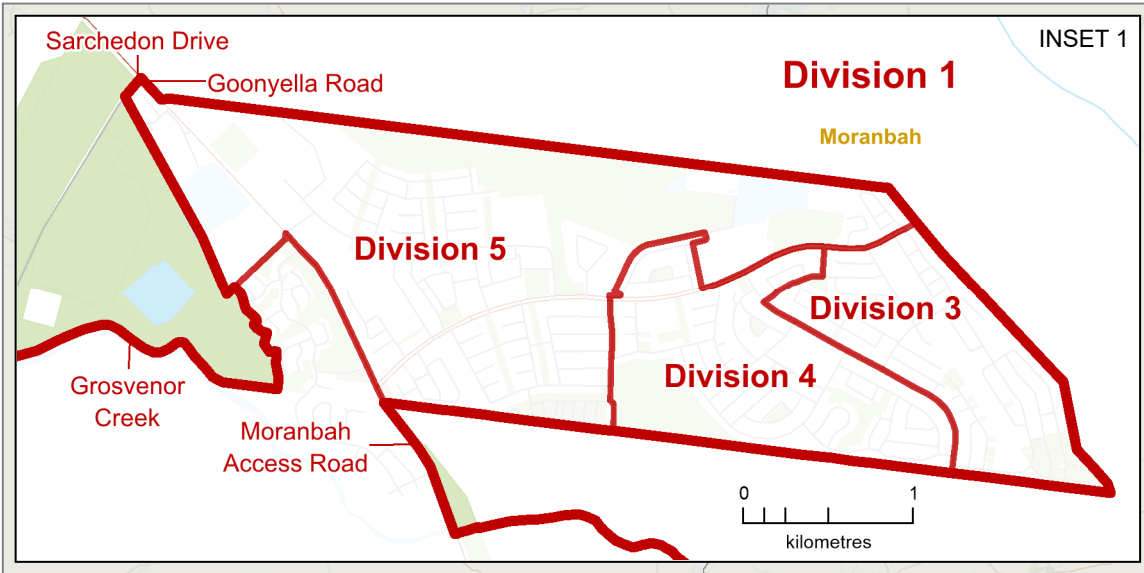

**2023
Local Government Area
Divisional Boundary
Review**

**PROPOSED DIVISIONAL
BOUNDARIES**

**ISAAC REGIONAL
Divisions 1 and 6**

LEGEND

- Proposed Division Boundary
- Proposed Adjacent Division
- Locality Boundary
- Adjacent Council
- Reserve, Parkland
- Waterbody
- Railway
- Main Road
- QLD_RL

Location Map
DIVISIONS 1 and 6

This product was created using datasets from various authoritative sources, and is intended as a guide only to display proposed divisional boundaries.
© The State of Queensland - 1995-2023 (Department of Resources)
© Electoral Commission of Queensland 2019 Creative Commons (CC BY)

0 50
kilometres

0 1
kilometres