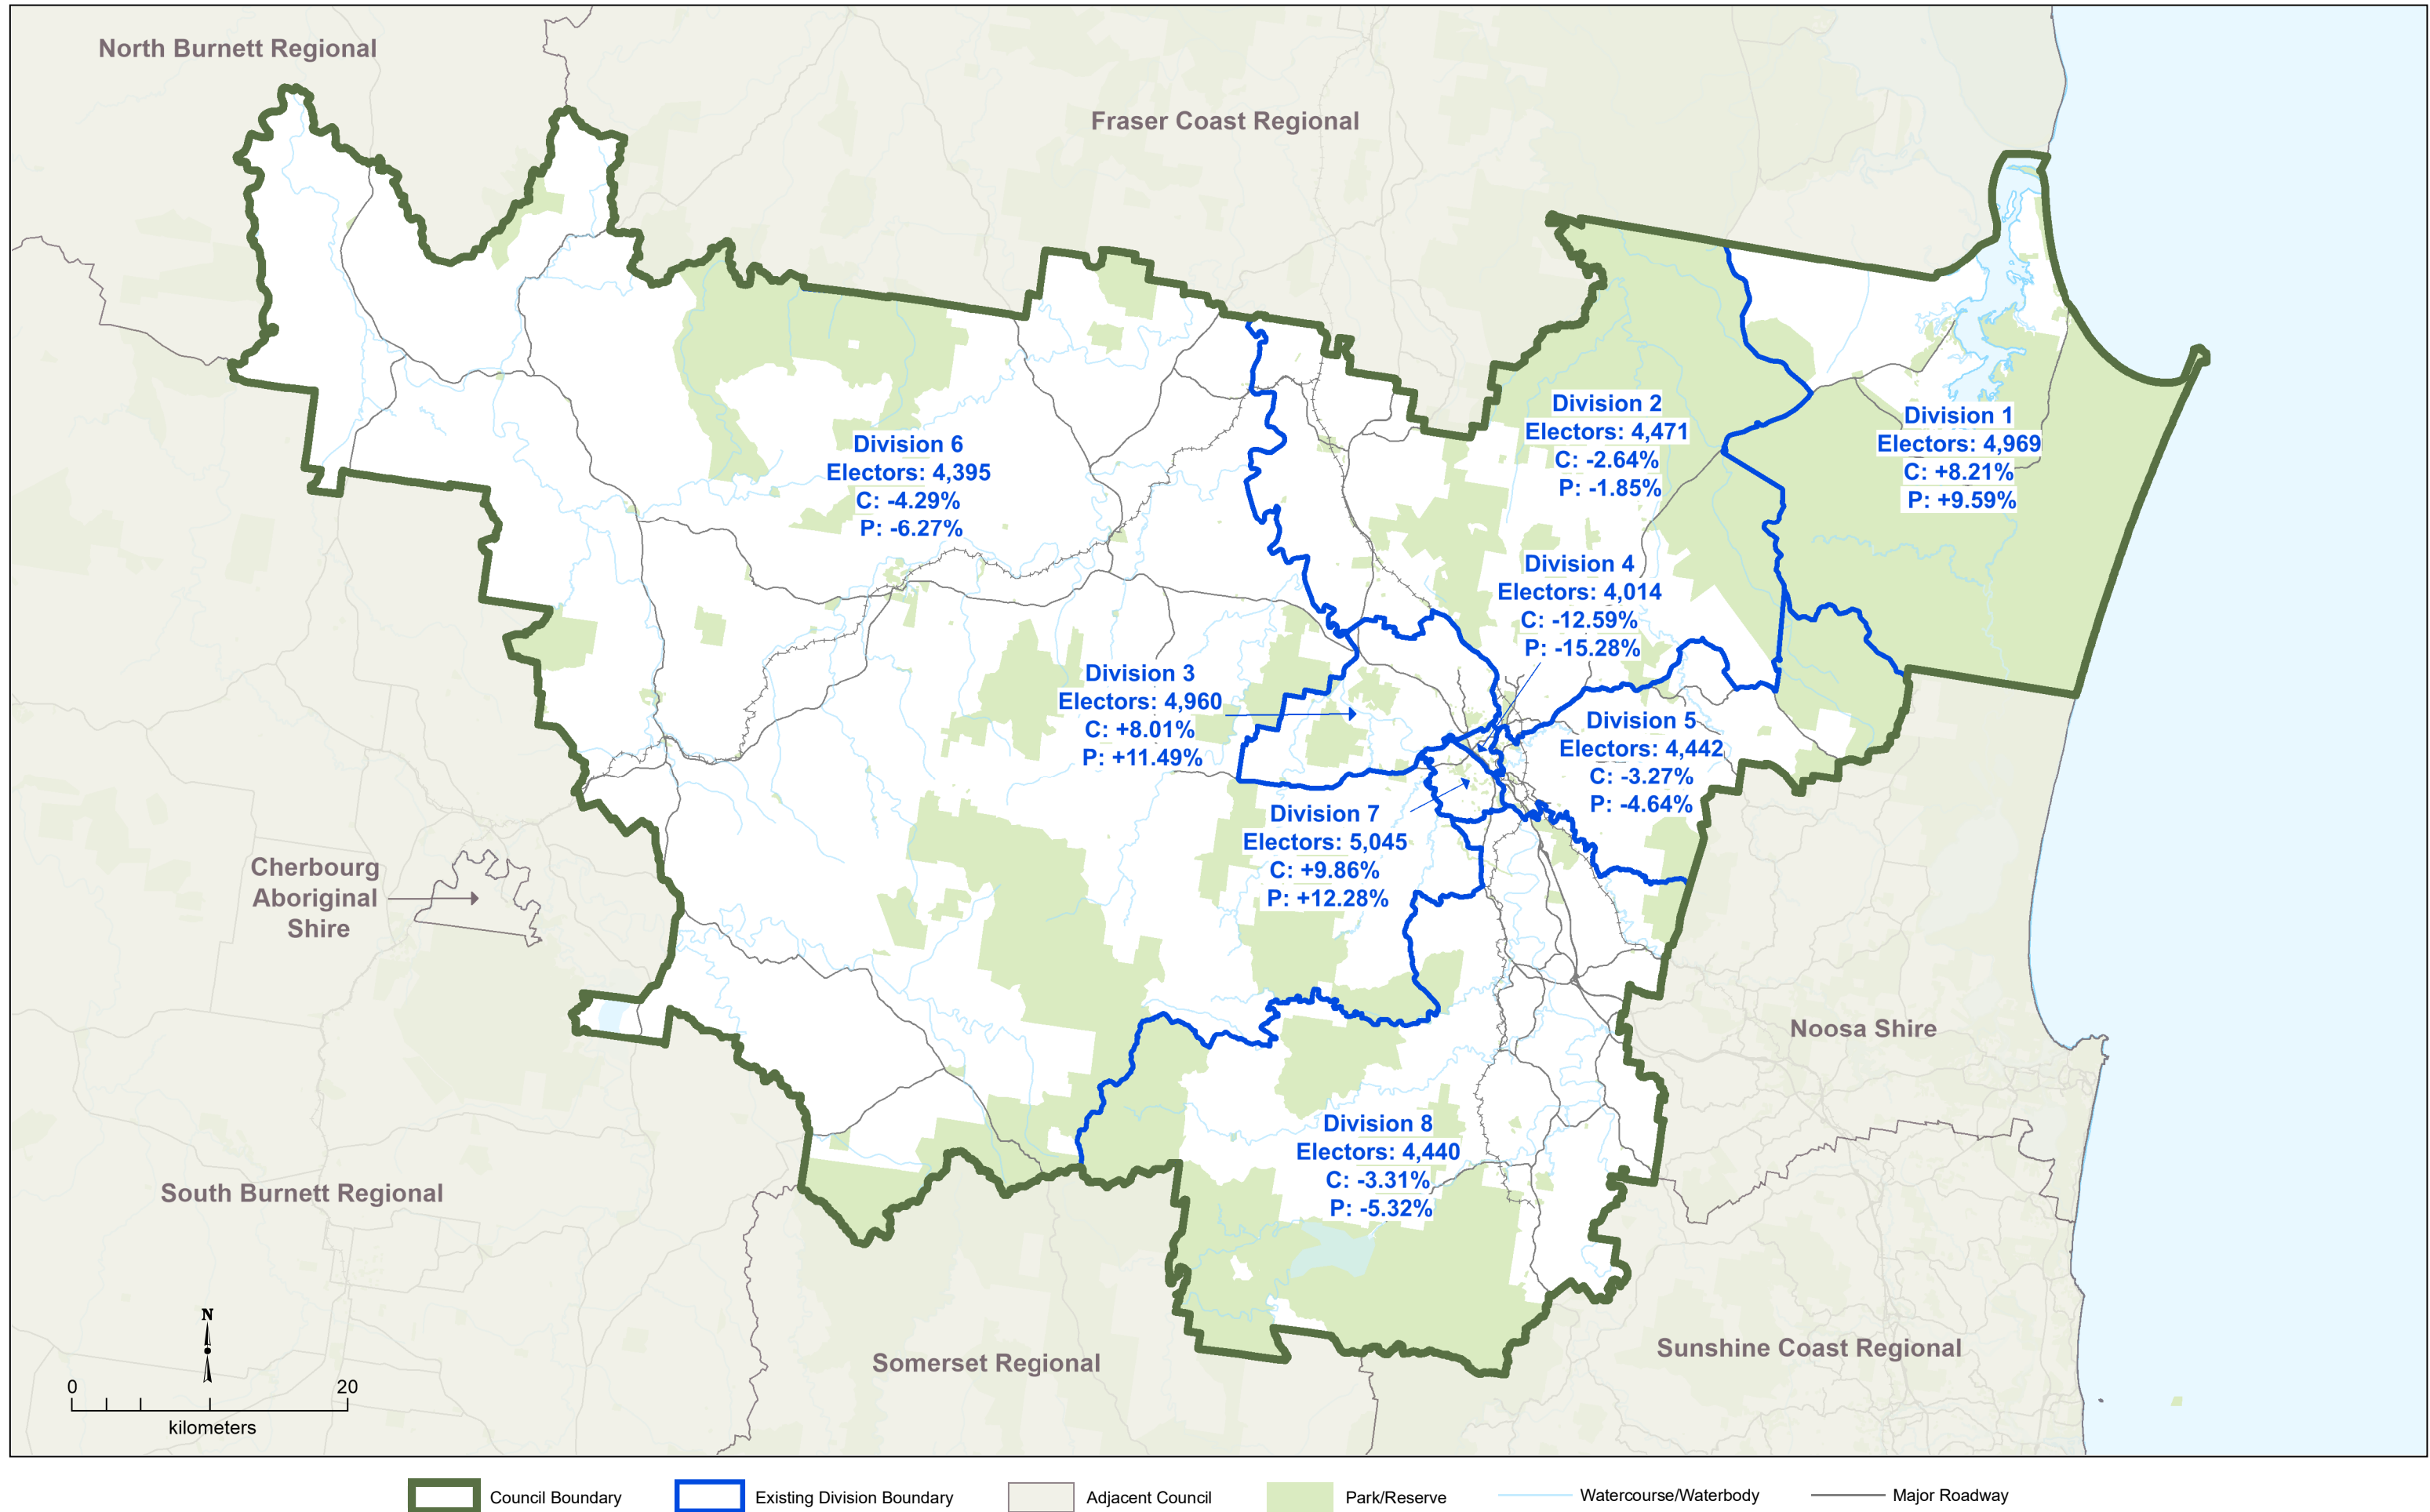

GYMPIE REGIONAL

Existing Electoral Divisions

This product was created using datasets from various authoritative sources and is intended as a guide only to display current divisional boundaries. Elector deviation is referenced as C (Current) and P (Projected). The digital GIS data is available FREE to download from Queensland Spatial Catalogue, or Qspatial, at <http://qldspatial.information.qld.gov.au> © The State of Queensland - 2019 (Department of Natural Resources, Mines and Energy), © Electoral Commission of Queensland 2019, Creative Commons (CC BY)