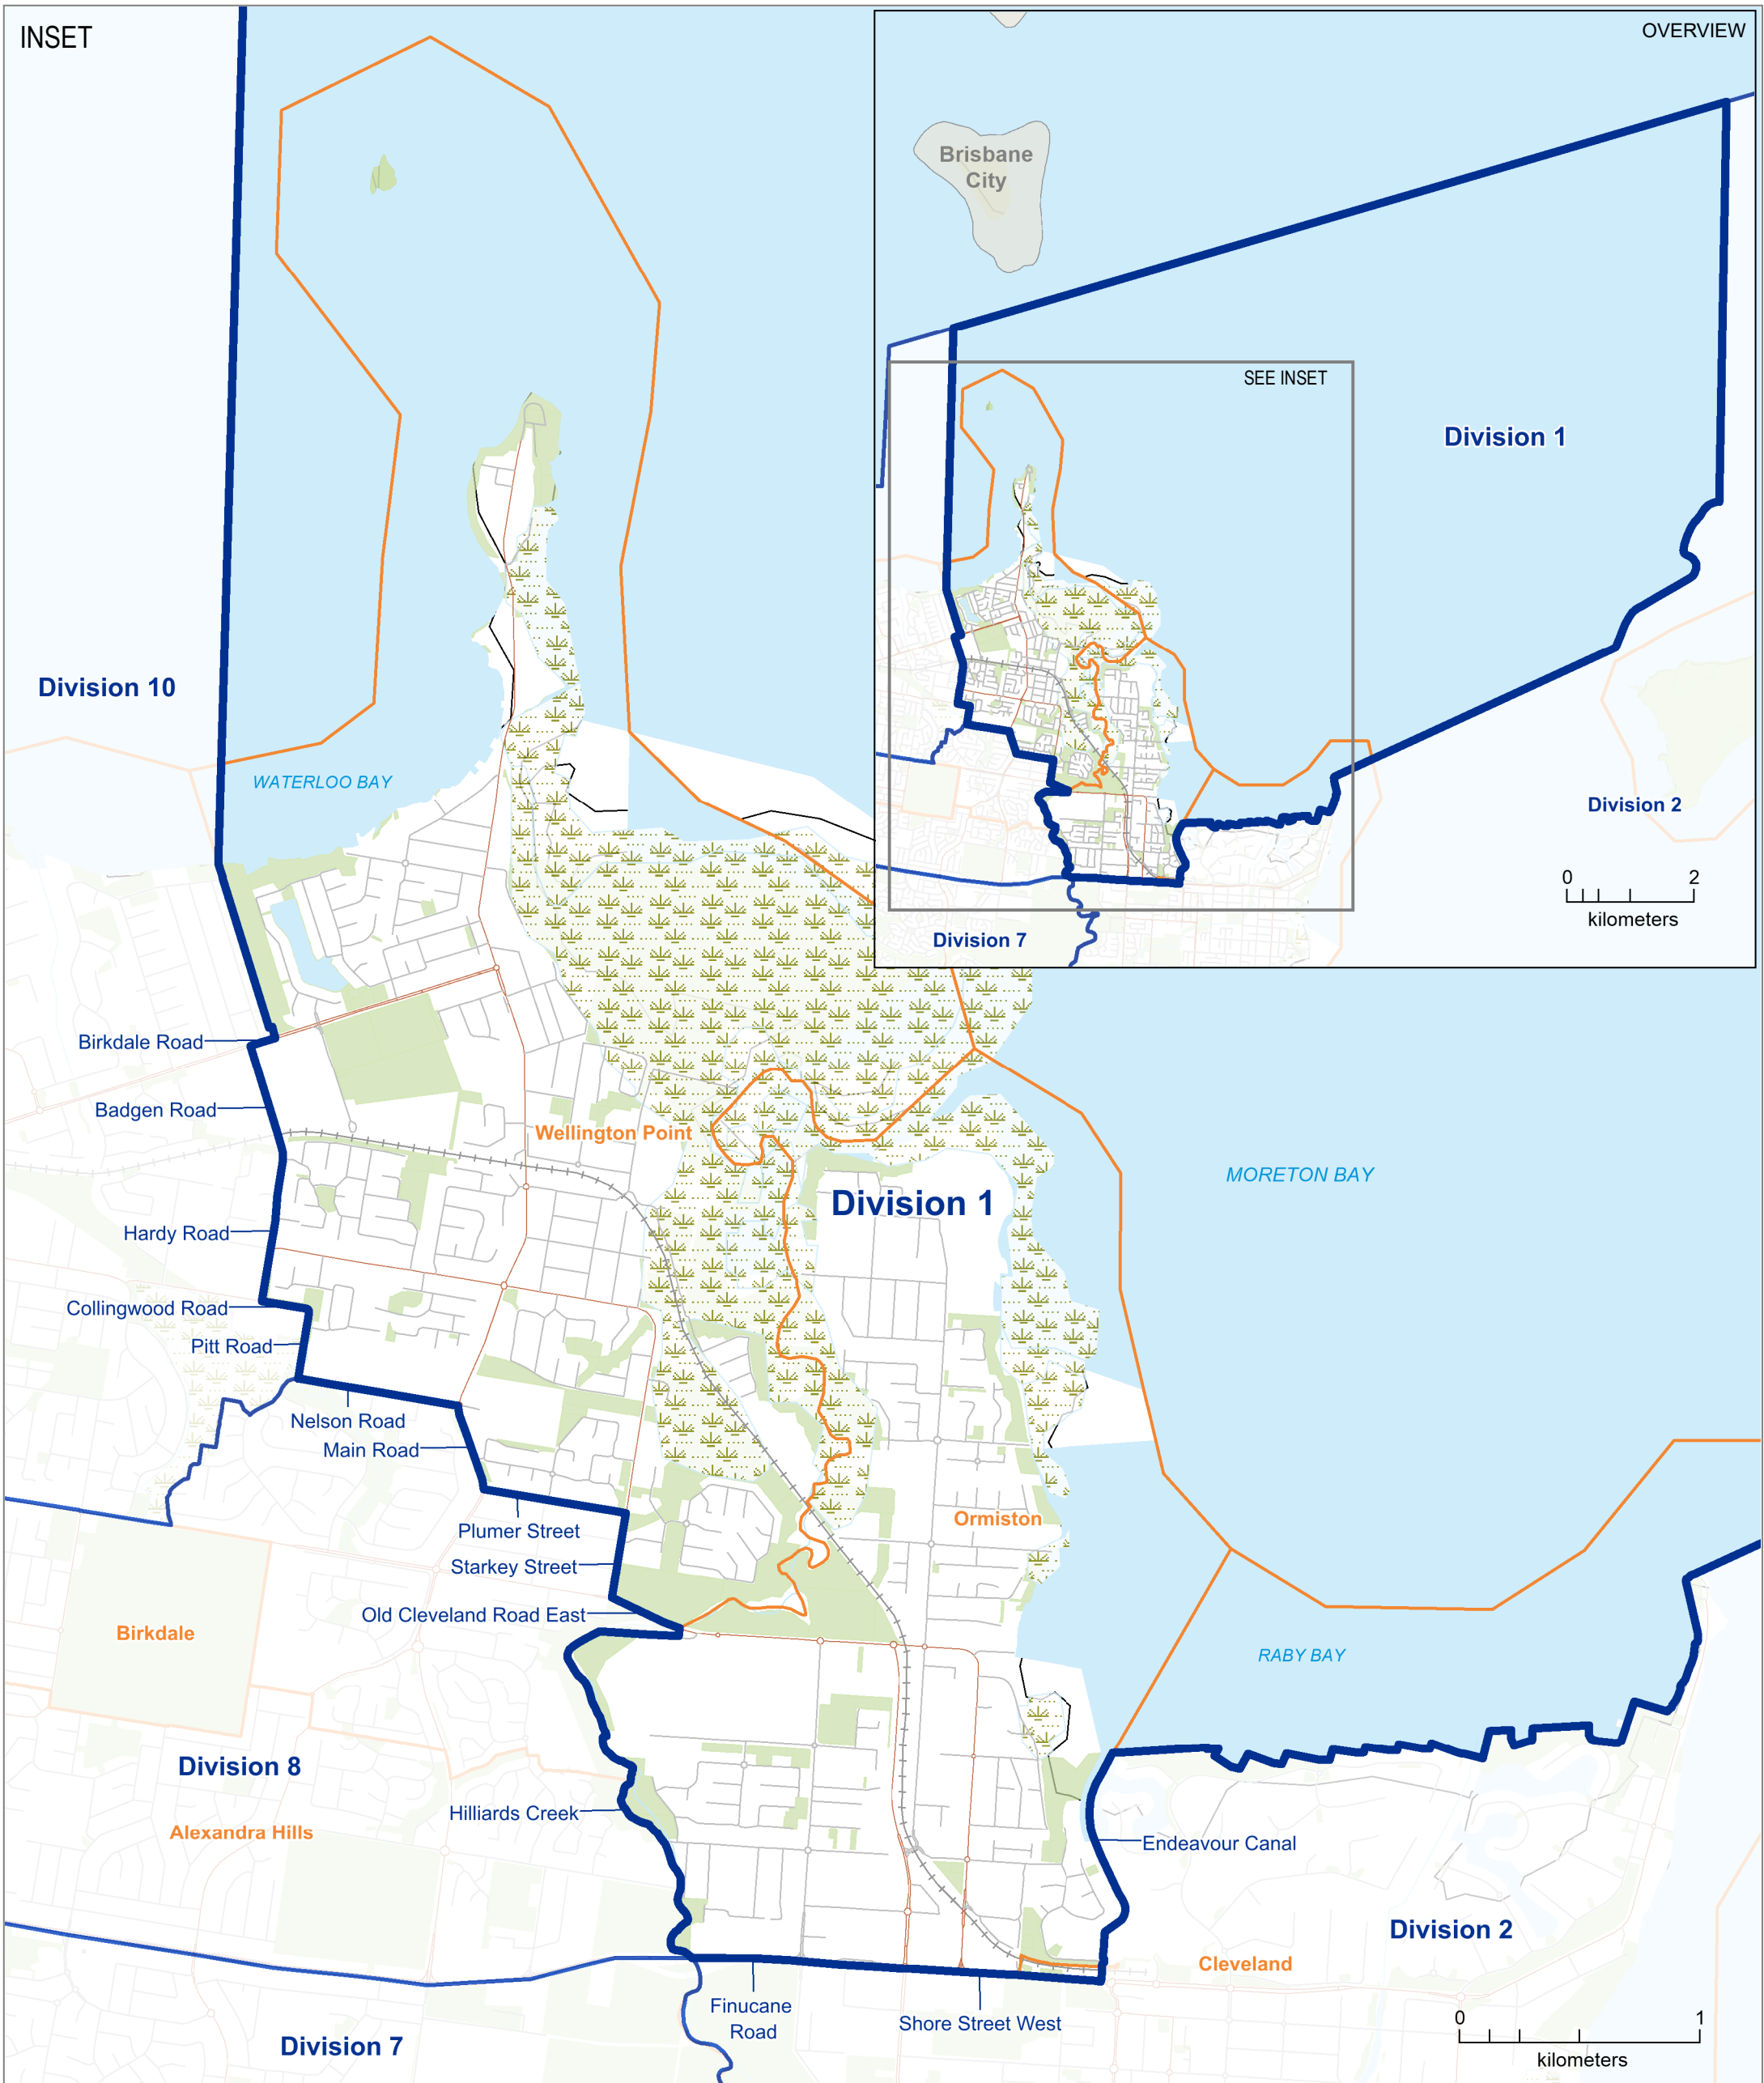

INSET

OVERVIEW

**2019
Local Government Area
Divisional Boundary Review**

FINAL DIVISIONAL BOUNDARIES

**REDLAND CITY
Division 1**

**Electoral
Commission
QUEENSLAND**

Location Map
Division 1

LEGEND

- Final Division Boundary
- Final Adjacent Division
- Locality Boundary
- Adjacent Council
- Reserve, Parkland
- Waterbody
- Railway
- Main Road
- Wetland

This product was created using datasets from various authoritative sources, and is intended as a guide only to display final divisional boundaries.

The digital GIS data is available FREE to download from Queensland Spatial Catalogue, or Qspatial, at <http://qldspatial.information.qld.gov.au>

© The State of Queensland - 2019 (Department of Natural Resources, Mines and Energy)
© Electoral Commission of Queensland 2019 Creative Commons (CC BY)