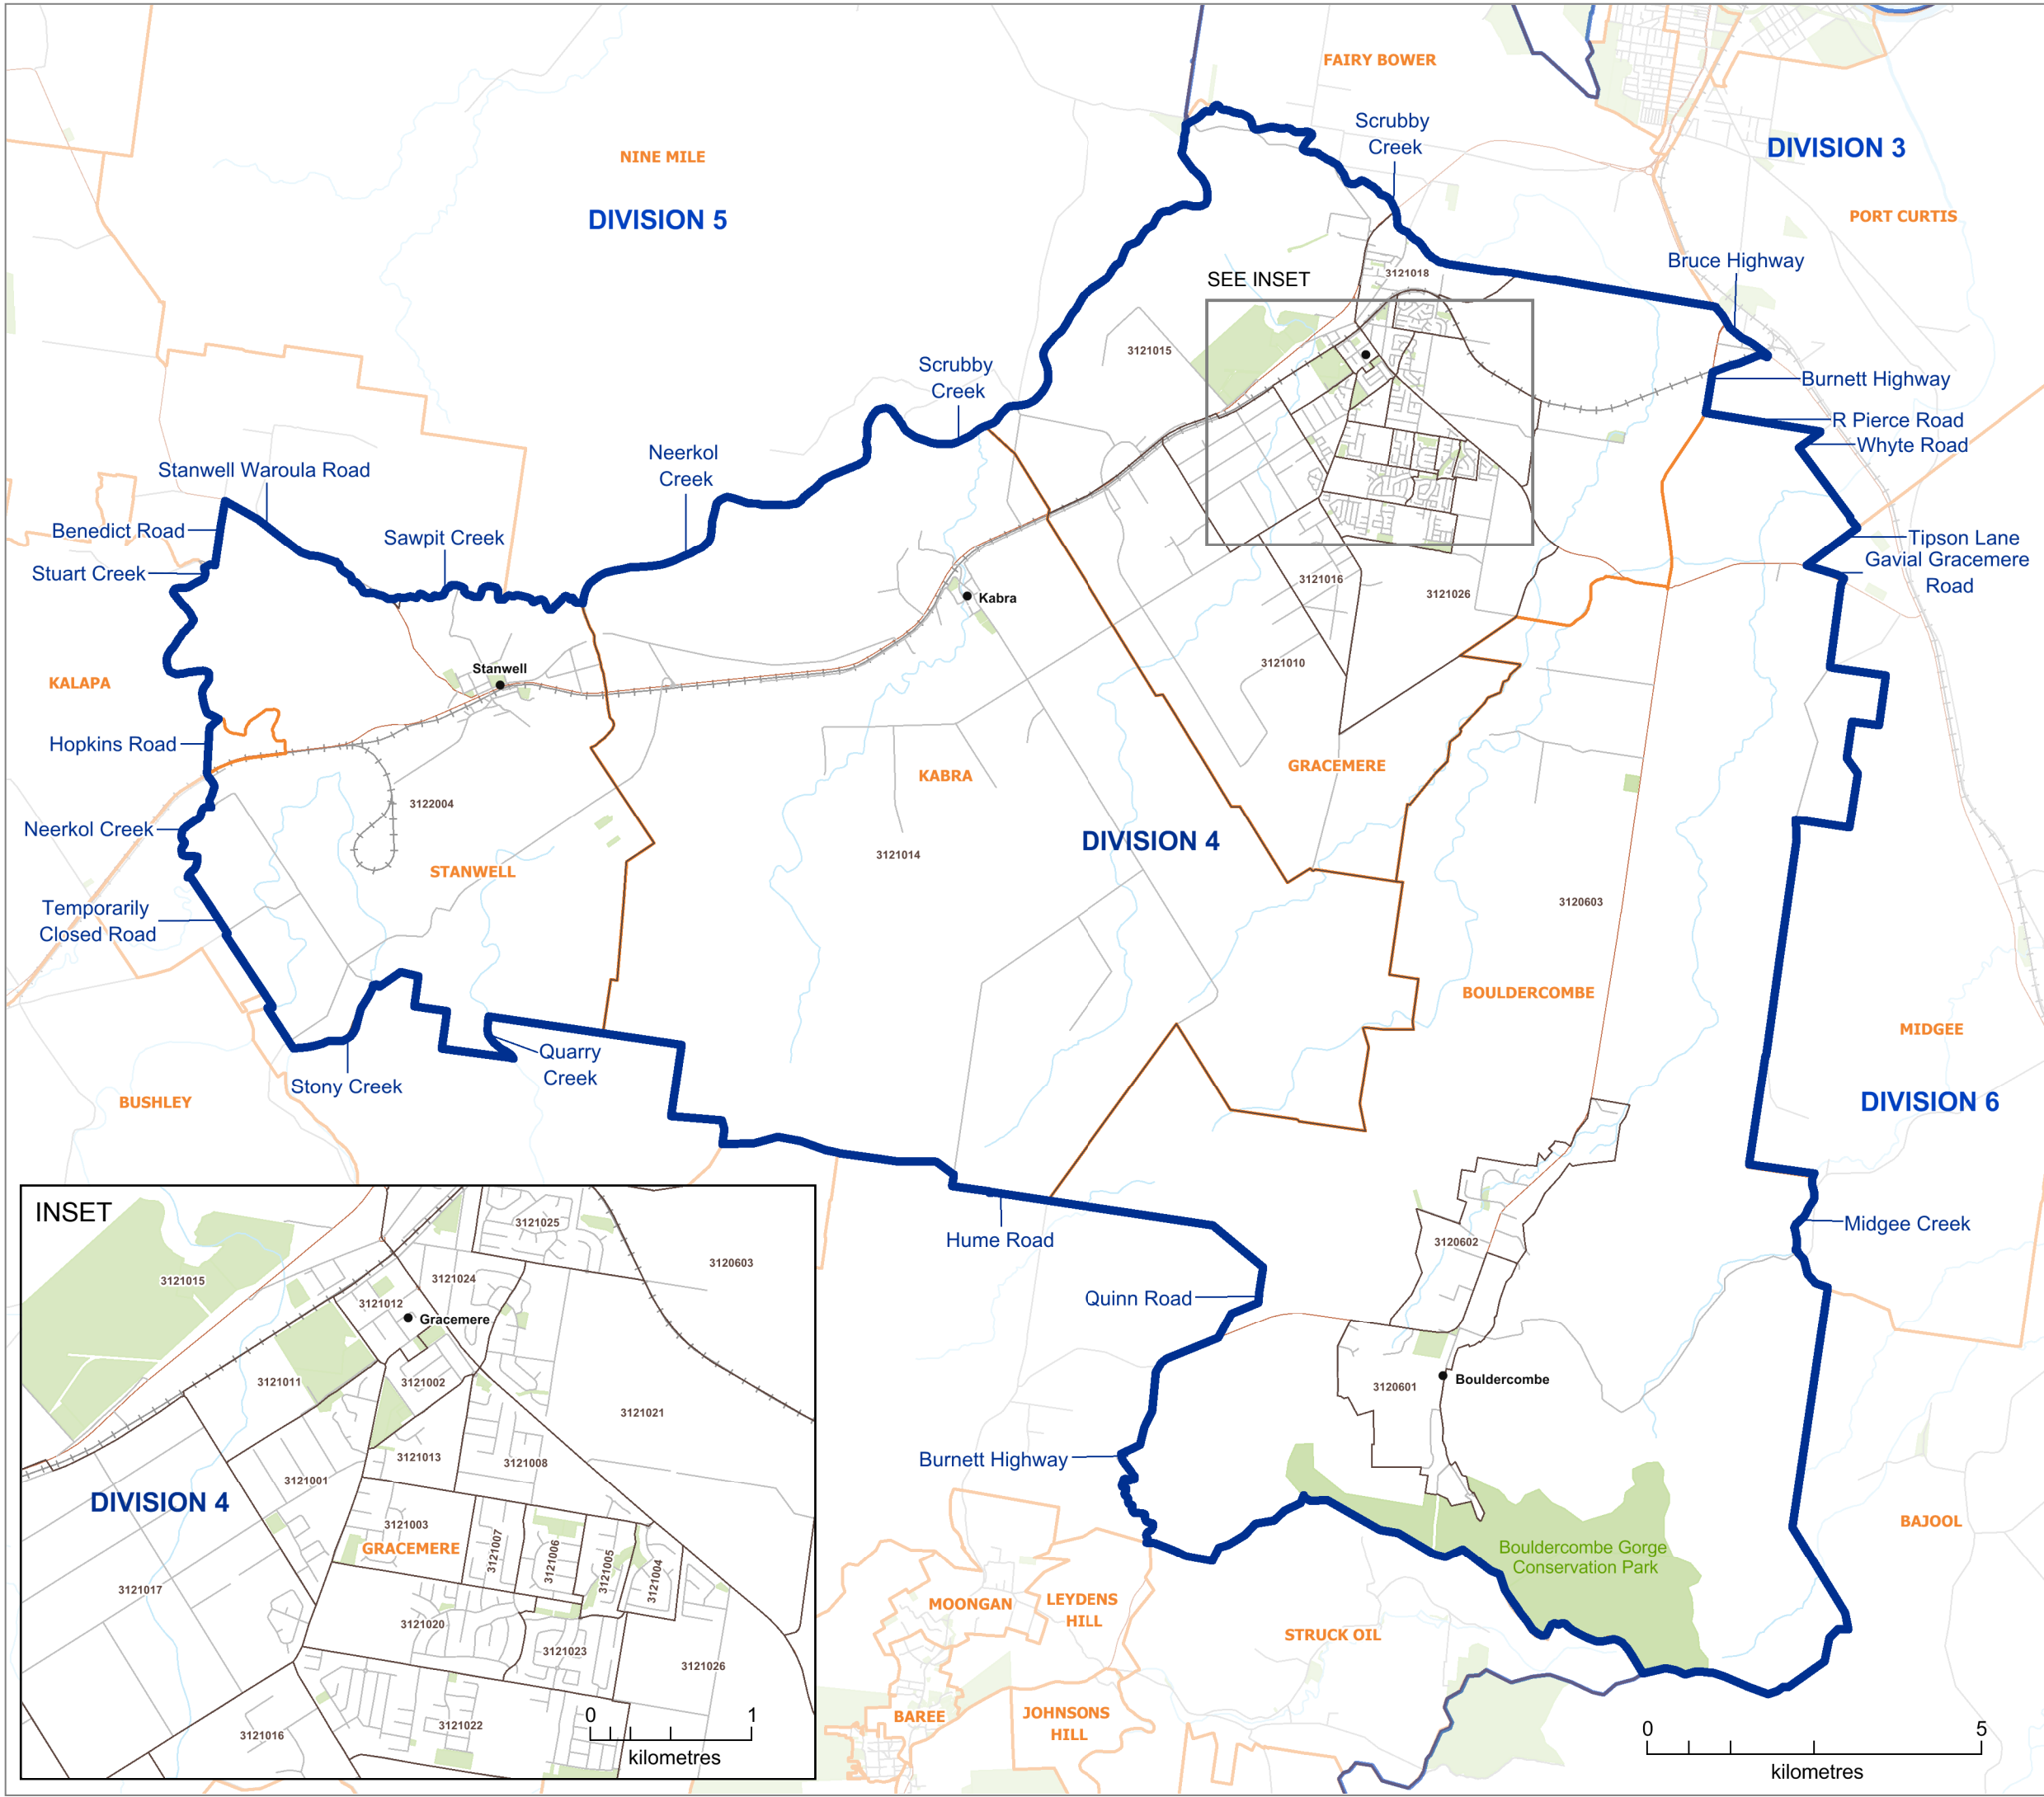

**2019
Local Government Area
Review
ROCKHAMPTON REGIONAL
DIVISION 4
Current Division and SA1
Boundaries**

LEGEND

- Division Boundary
- Suburb Boundary
- SA1 Boundary
- Adjacent Division
- Adjacent Council
- Reserve, Parkland
- Waterbody
- Railway
- Main Road
- Wetland

DISCLAIMER

Statistical Area Level 1 (SA1) data used during compilation sourced from the Australian Bureau of Statistics.

SA1s are spatial units defined in the 2016 ASGS (Australian Statistical Geography Standard).