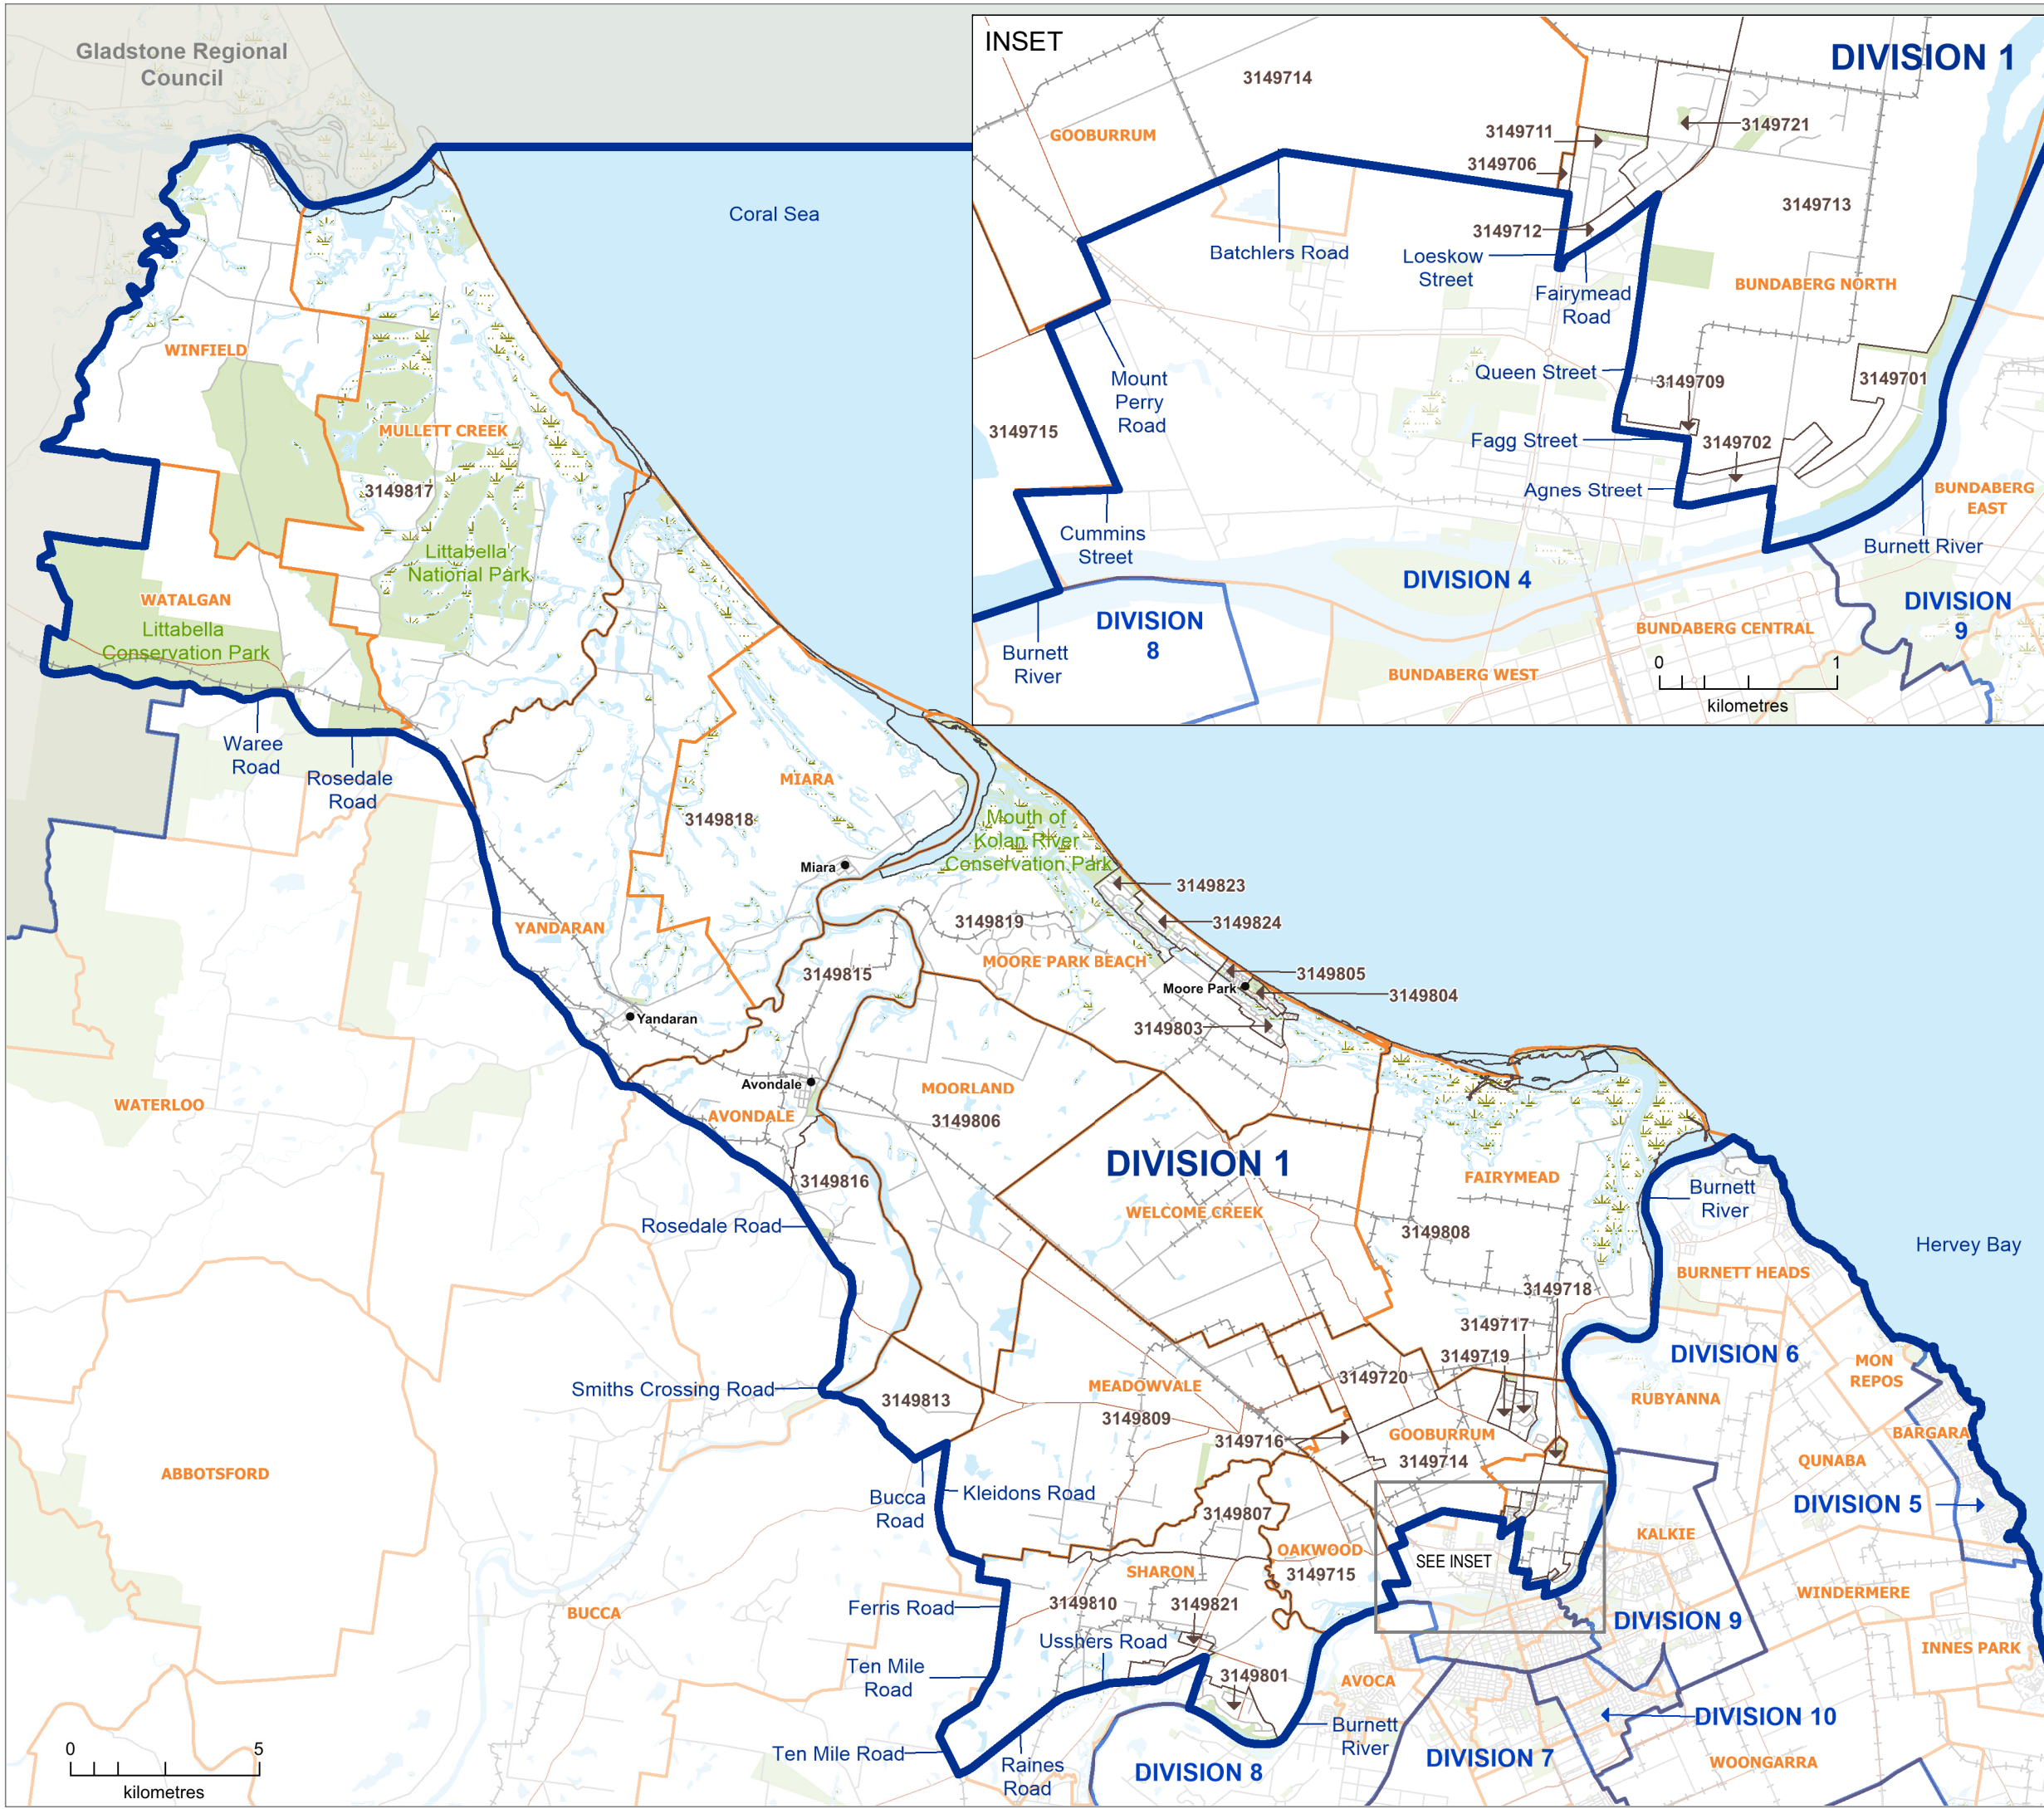

2023 Local Government Area Divisional Boundary Review BUNDABERG REGIONAL DIVISION 1

Current Division and SA1 Boundaries

DIVISION 1 Locality Map

LEGEND

- SA1 Boundary
- Division Boundary
- Adjacent Division
- Adjacent Council
- Suburb Boundary
- Reserve, Parkland
- Waterbody
- Wetland
- Main Road
- Railway

DISCLAIMER

Statistical Local Area (SA1) data used in compilation sourced from the Australian Bureau of Statistics. SA1s are spatial units defined in the 2021 ASGS (Australian Statistical Geography Standard).