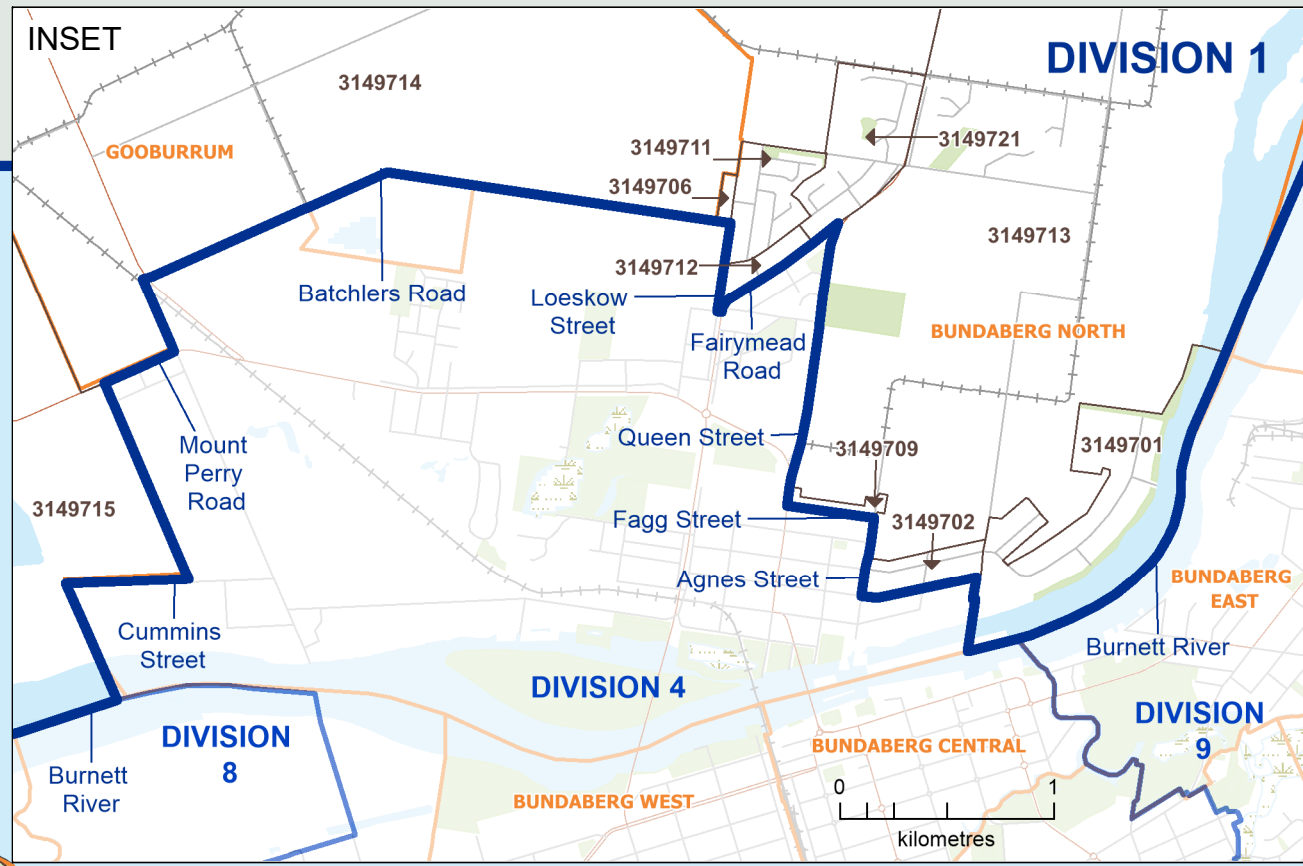

2023 Local Government Area Divisional Boundary Review BUNDABERG REGIONAL DIVISION 1

Current Division and SA1 Boundaries

DIVISION 1 Locality Map

LEGEND

- SA1 Boundary
- Division Boundary
- Adjacent Division
- Adjacent Council
- Suburb Boundary
- Reserve, Parkland
- Waterbody
- Wetland
- Main Road
- Railway

DISCLAIMER

Statistical Local Area (SA1) data used in compilation sourced from the Australian Bureau of Statistics. SA1s are spatial units defined in the 2021 ASGS (Australian Statistical Geography Standard).