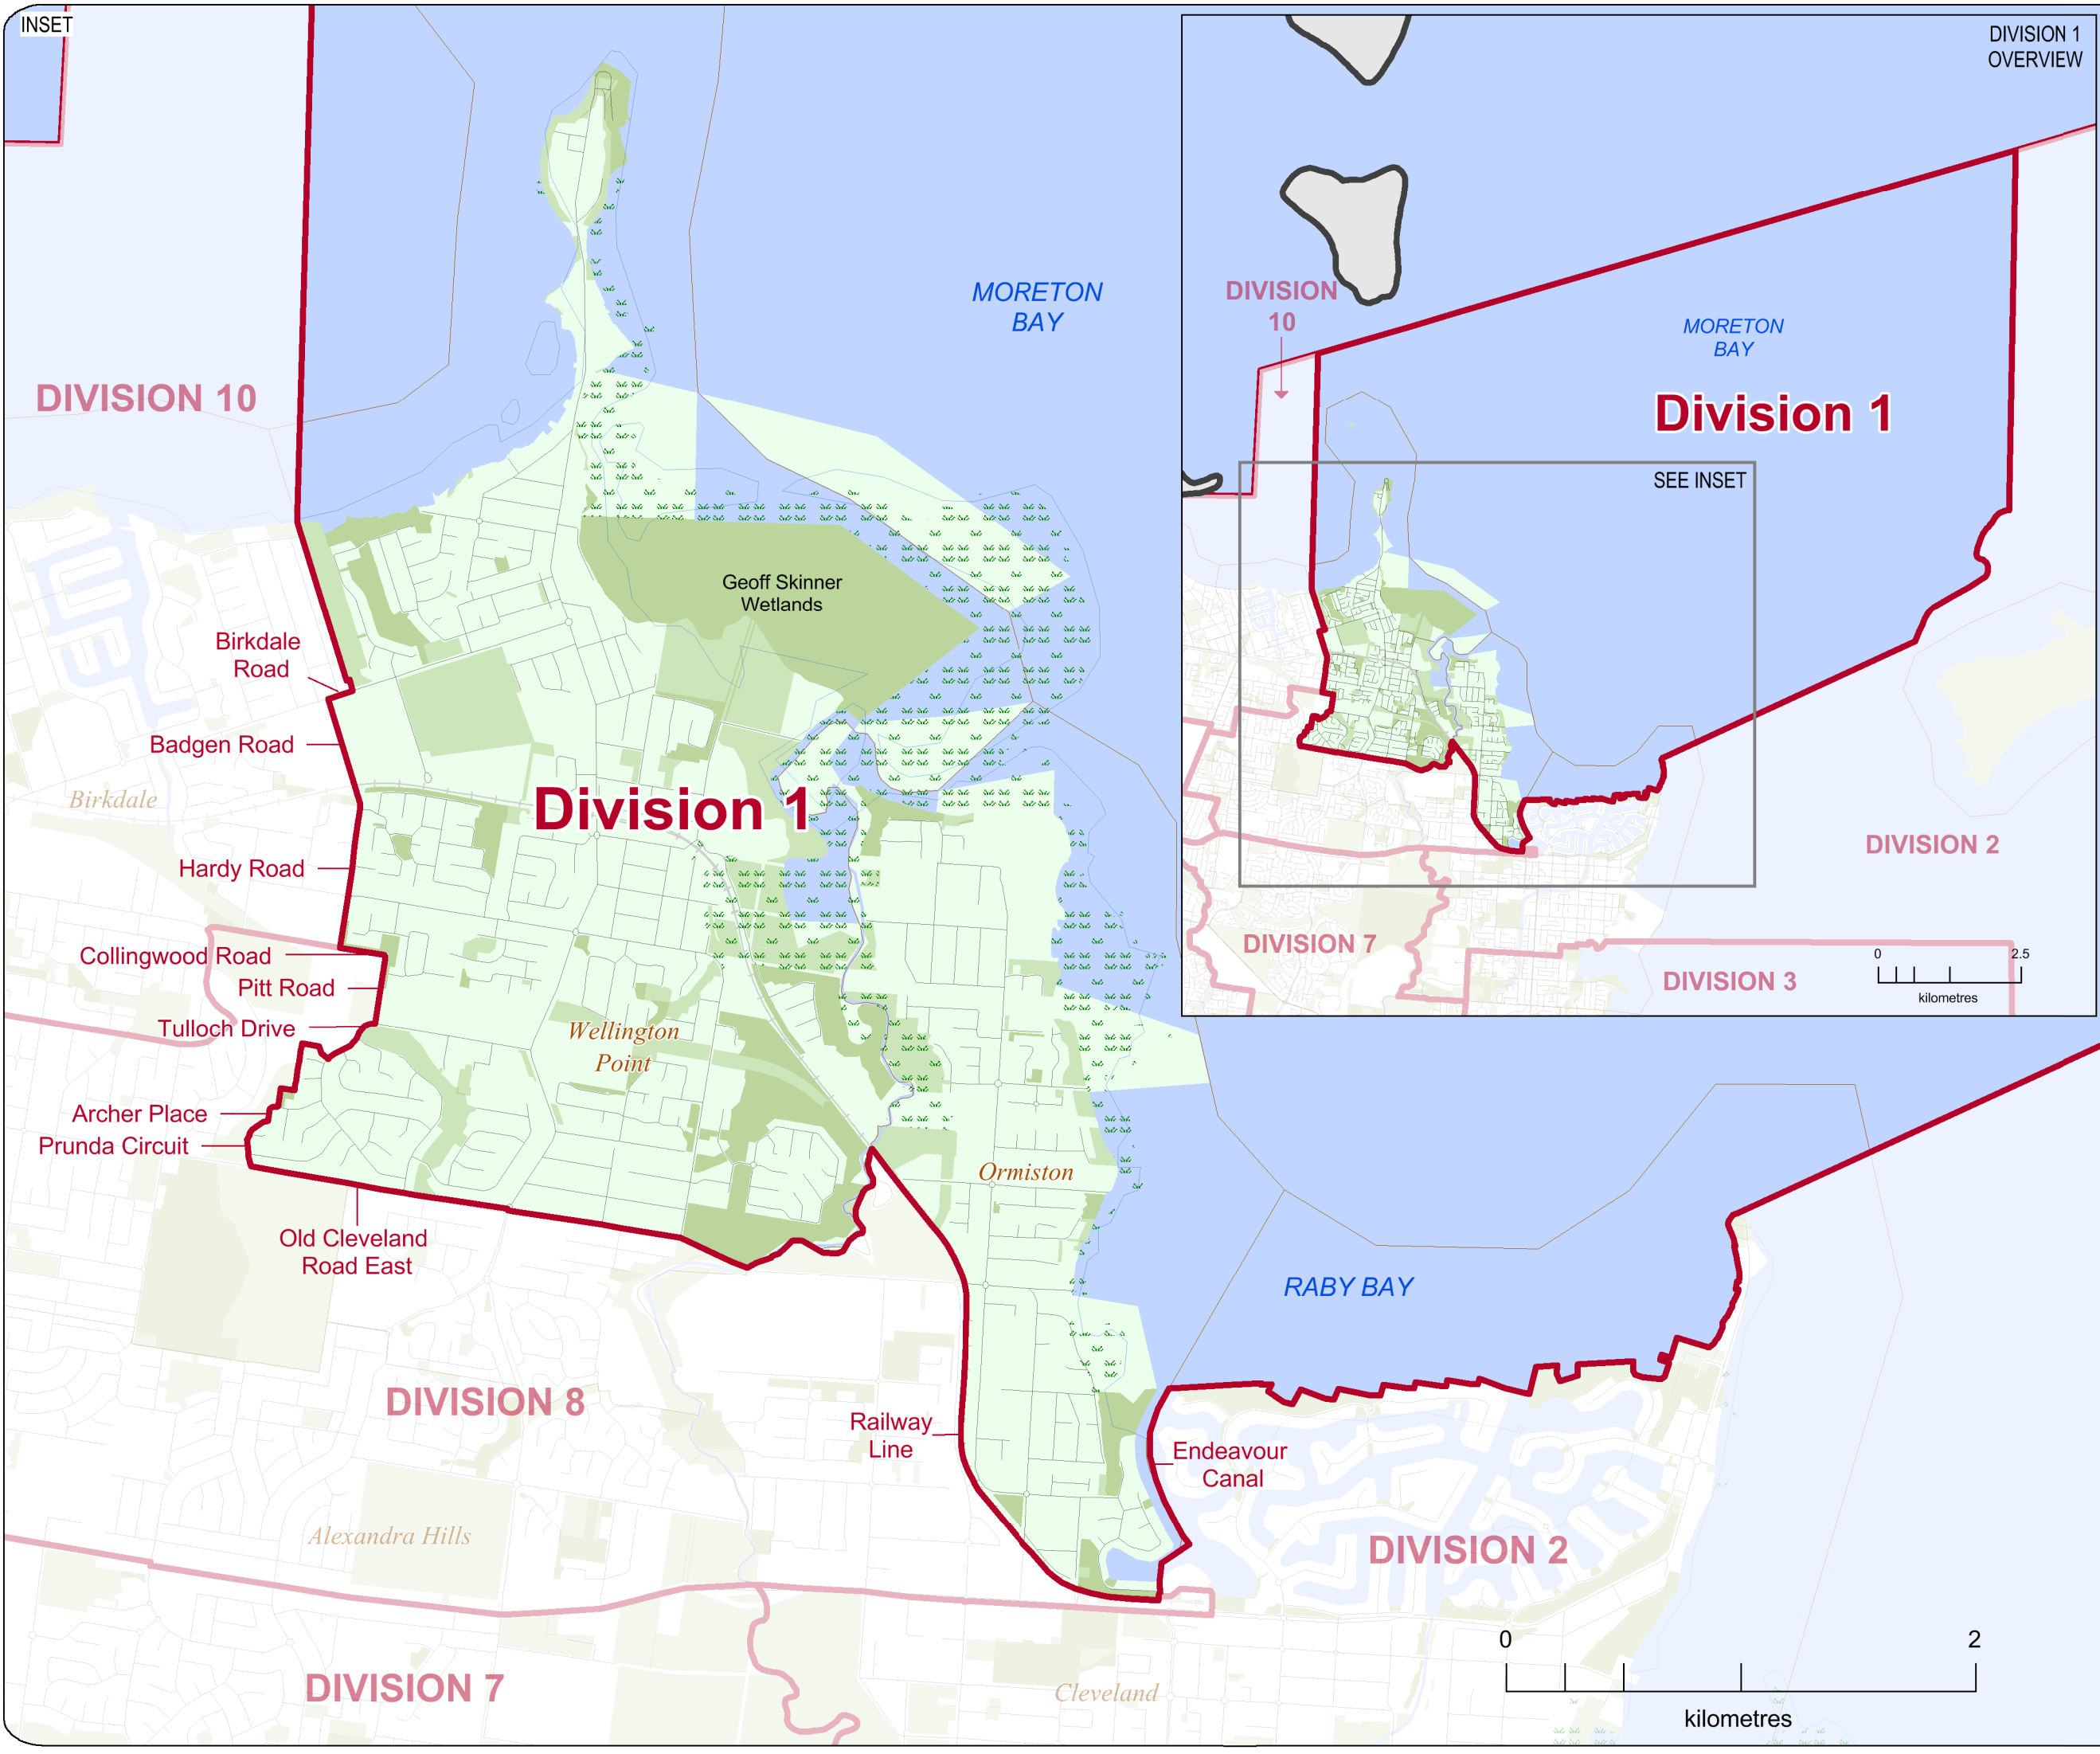

INSET

DIVISION 1 OVERVIEW

#### DIVISION 1

- Local Government Area Boundary
- Division Boundary
- Locality Boundary
- Road
- Railway
- Watercourse / Waterbody
- Reserve / Park

DIVISION 1  
Location Map

**DISCLAIMER**

While every care has been taken to ensure the accuracy of this product, the Electoral Commission Queensland (ECQ) makes no representations or warranties about its accuracy, reliability, completeness or suitability for any particular purpose and disclaims all responsibility and all liability (including, without limitation, liability in negligence) for all expenses, losses, damages (including indirect and consequential damage) and cost which might be incurred as a result of the data being inaccurate or incomplete in any way and for any reason.