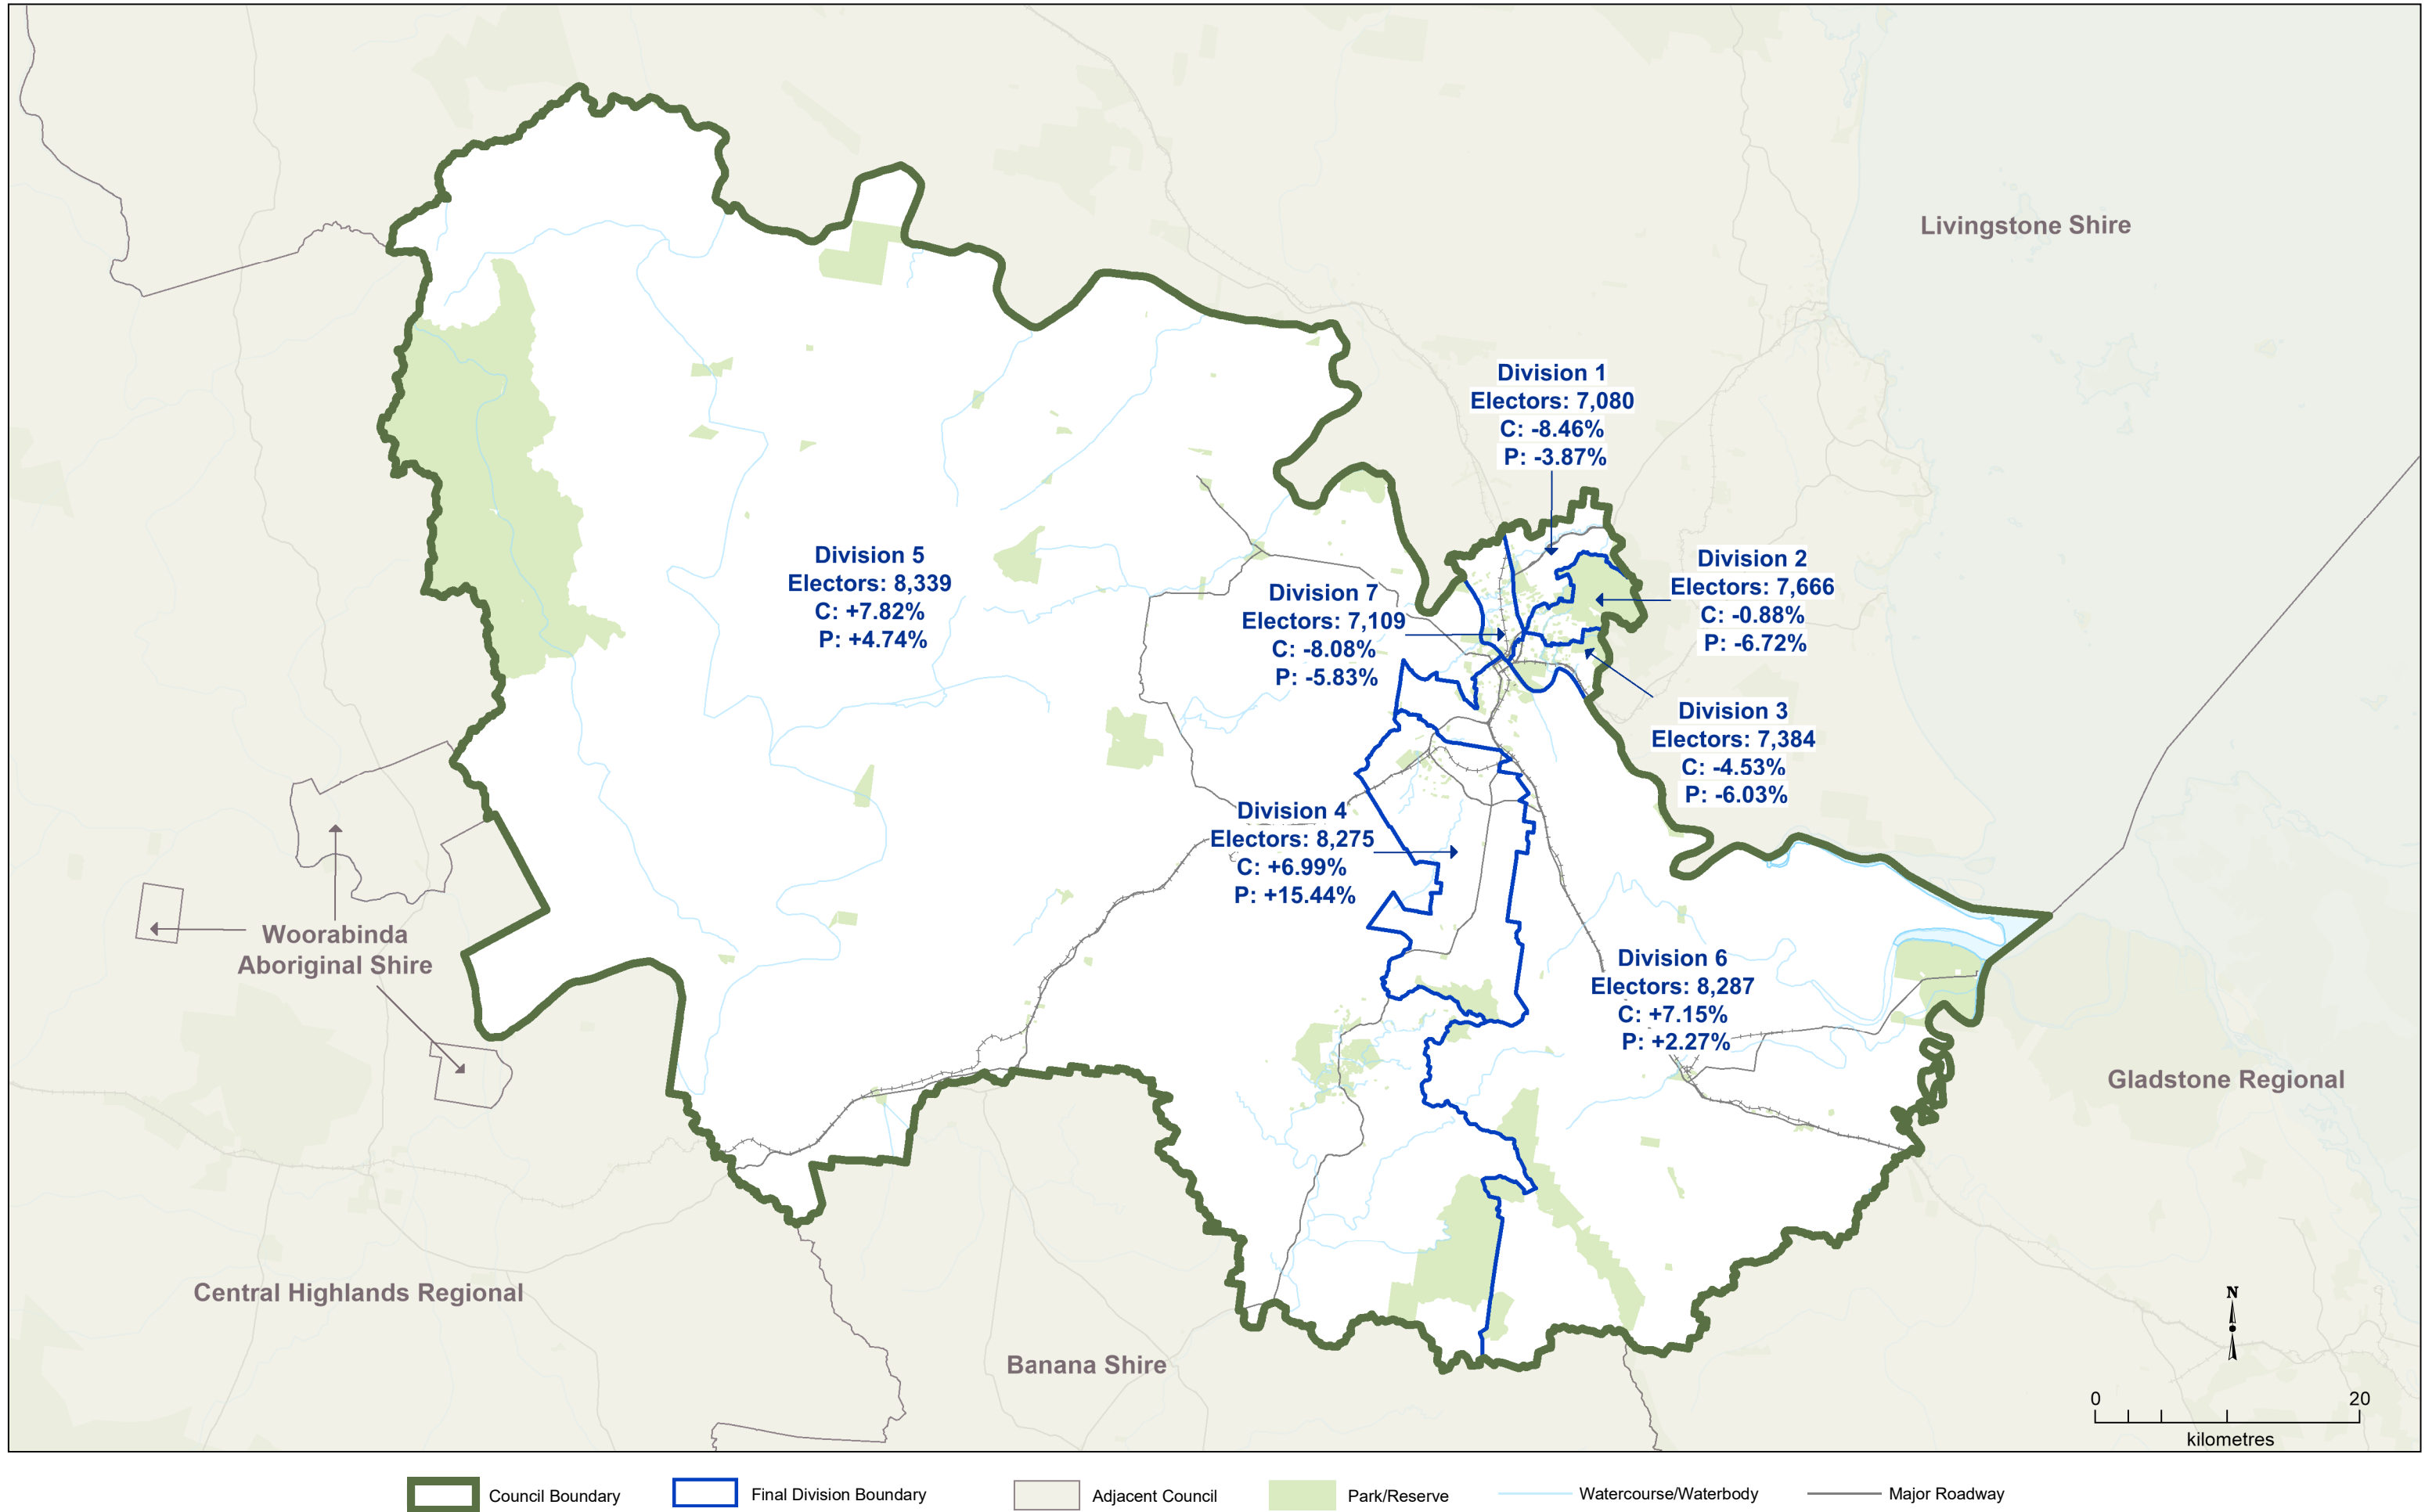

ROCKHAMPTON REGIONAL Final Electoral Divisions

Council Boundary
 Final Division Boundary
 Adjacent Council
 Park/Reserve
 Watercourse/Waterbody
 Major Roadway