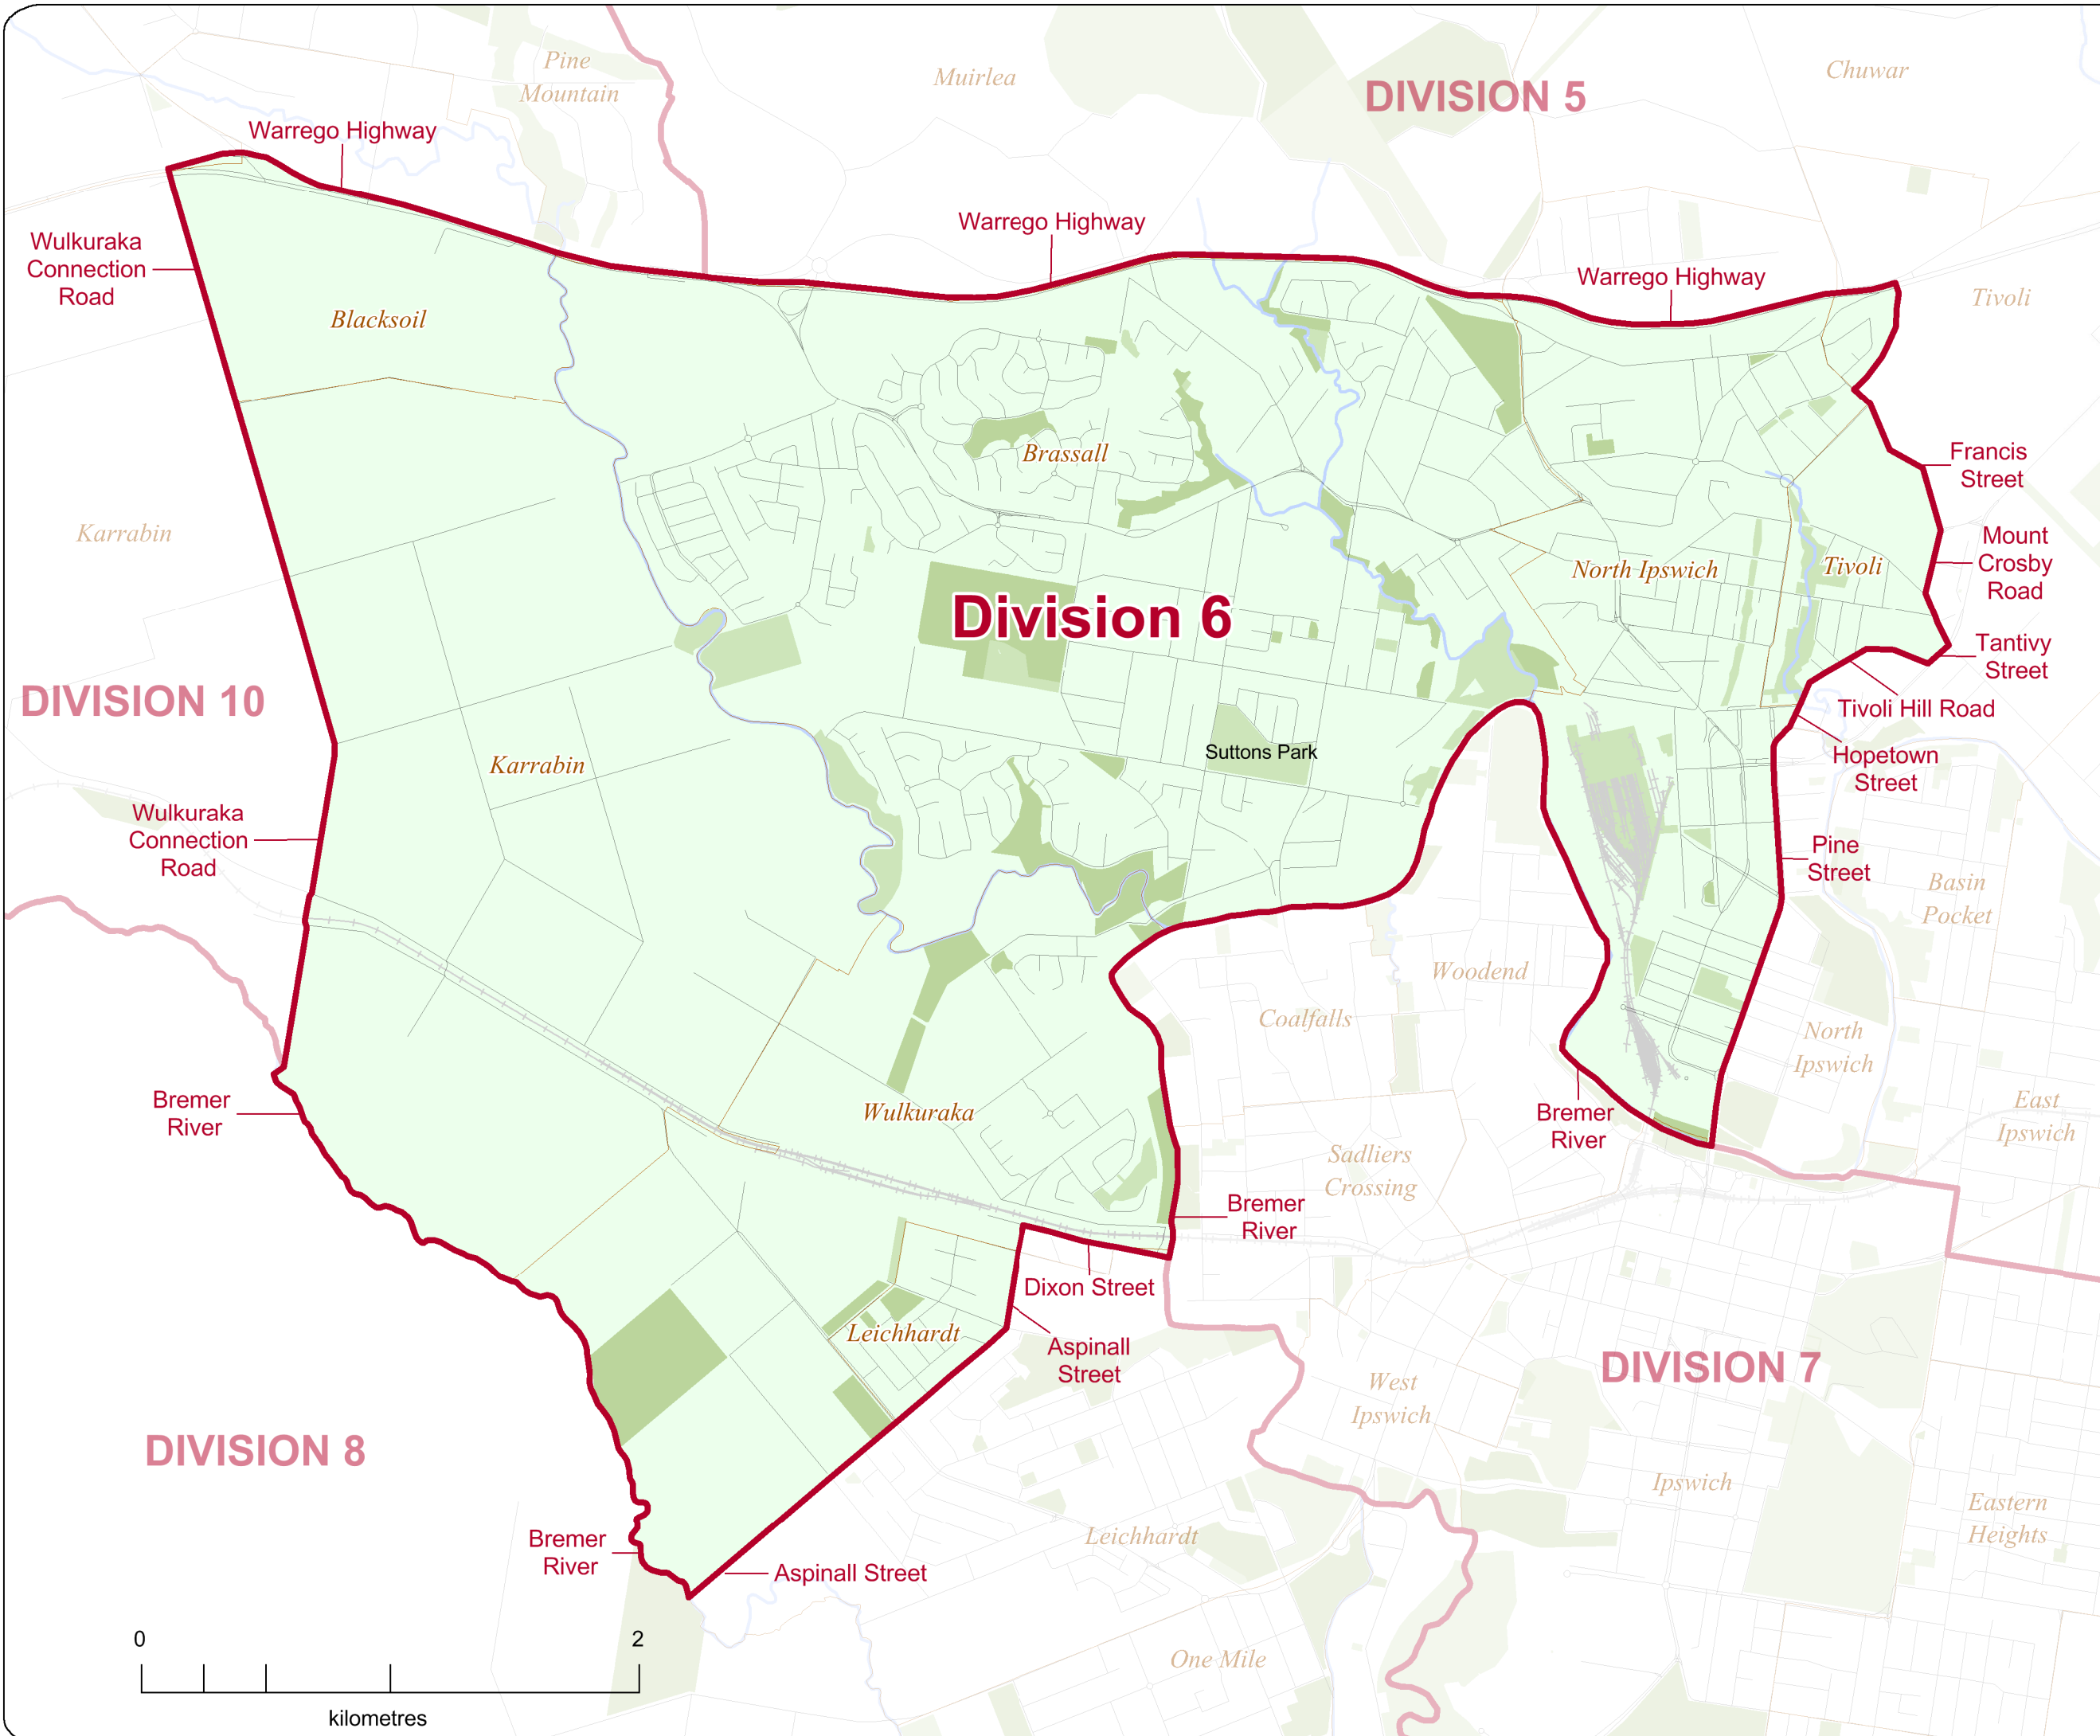

**2015 DIVISIONAL BOUNDARIES  
IPSWICH CITY COUNCIL  
DIVISION 6**

- Local Government Area Boundary
- Division Boundary
- Locality Boundary
- Road
- Railway
- Watercourse / Waterbody
- Reserve / Park

**DISCLAIMER**  
While every care has been taken to ensure the accuracy of this product, the Electoral Commission Queensland (ECQ) makes no representations or warranties about its accuracy, reliability, completeness or suitability for any particular purpose and disclaims all responsibility and all liability (including, without limitation, liability in negligence) for all expenses, losses, damages (including indirect and consequential damage) and cost which might be incurred as a result of the data being inaccurate or incomplete in any way and for any reason.

This map has been produced by the ECQ as a guide only, to show electoral boundaries. It is not an official electoral boundary map.  
© Electoral Commission of Queensland 2015 (Local Government Change Commission)  
© The State of Queensland - 2015 (Department of Natural Resources and Mines)  
© 2015 Pitney Bowes Software Pty Ltd. All rights reserved