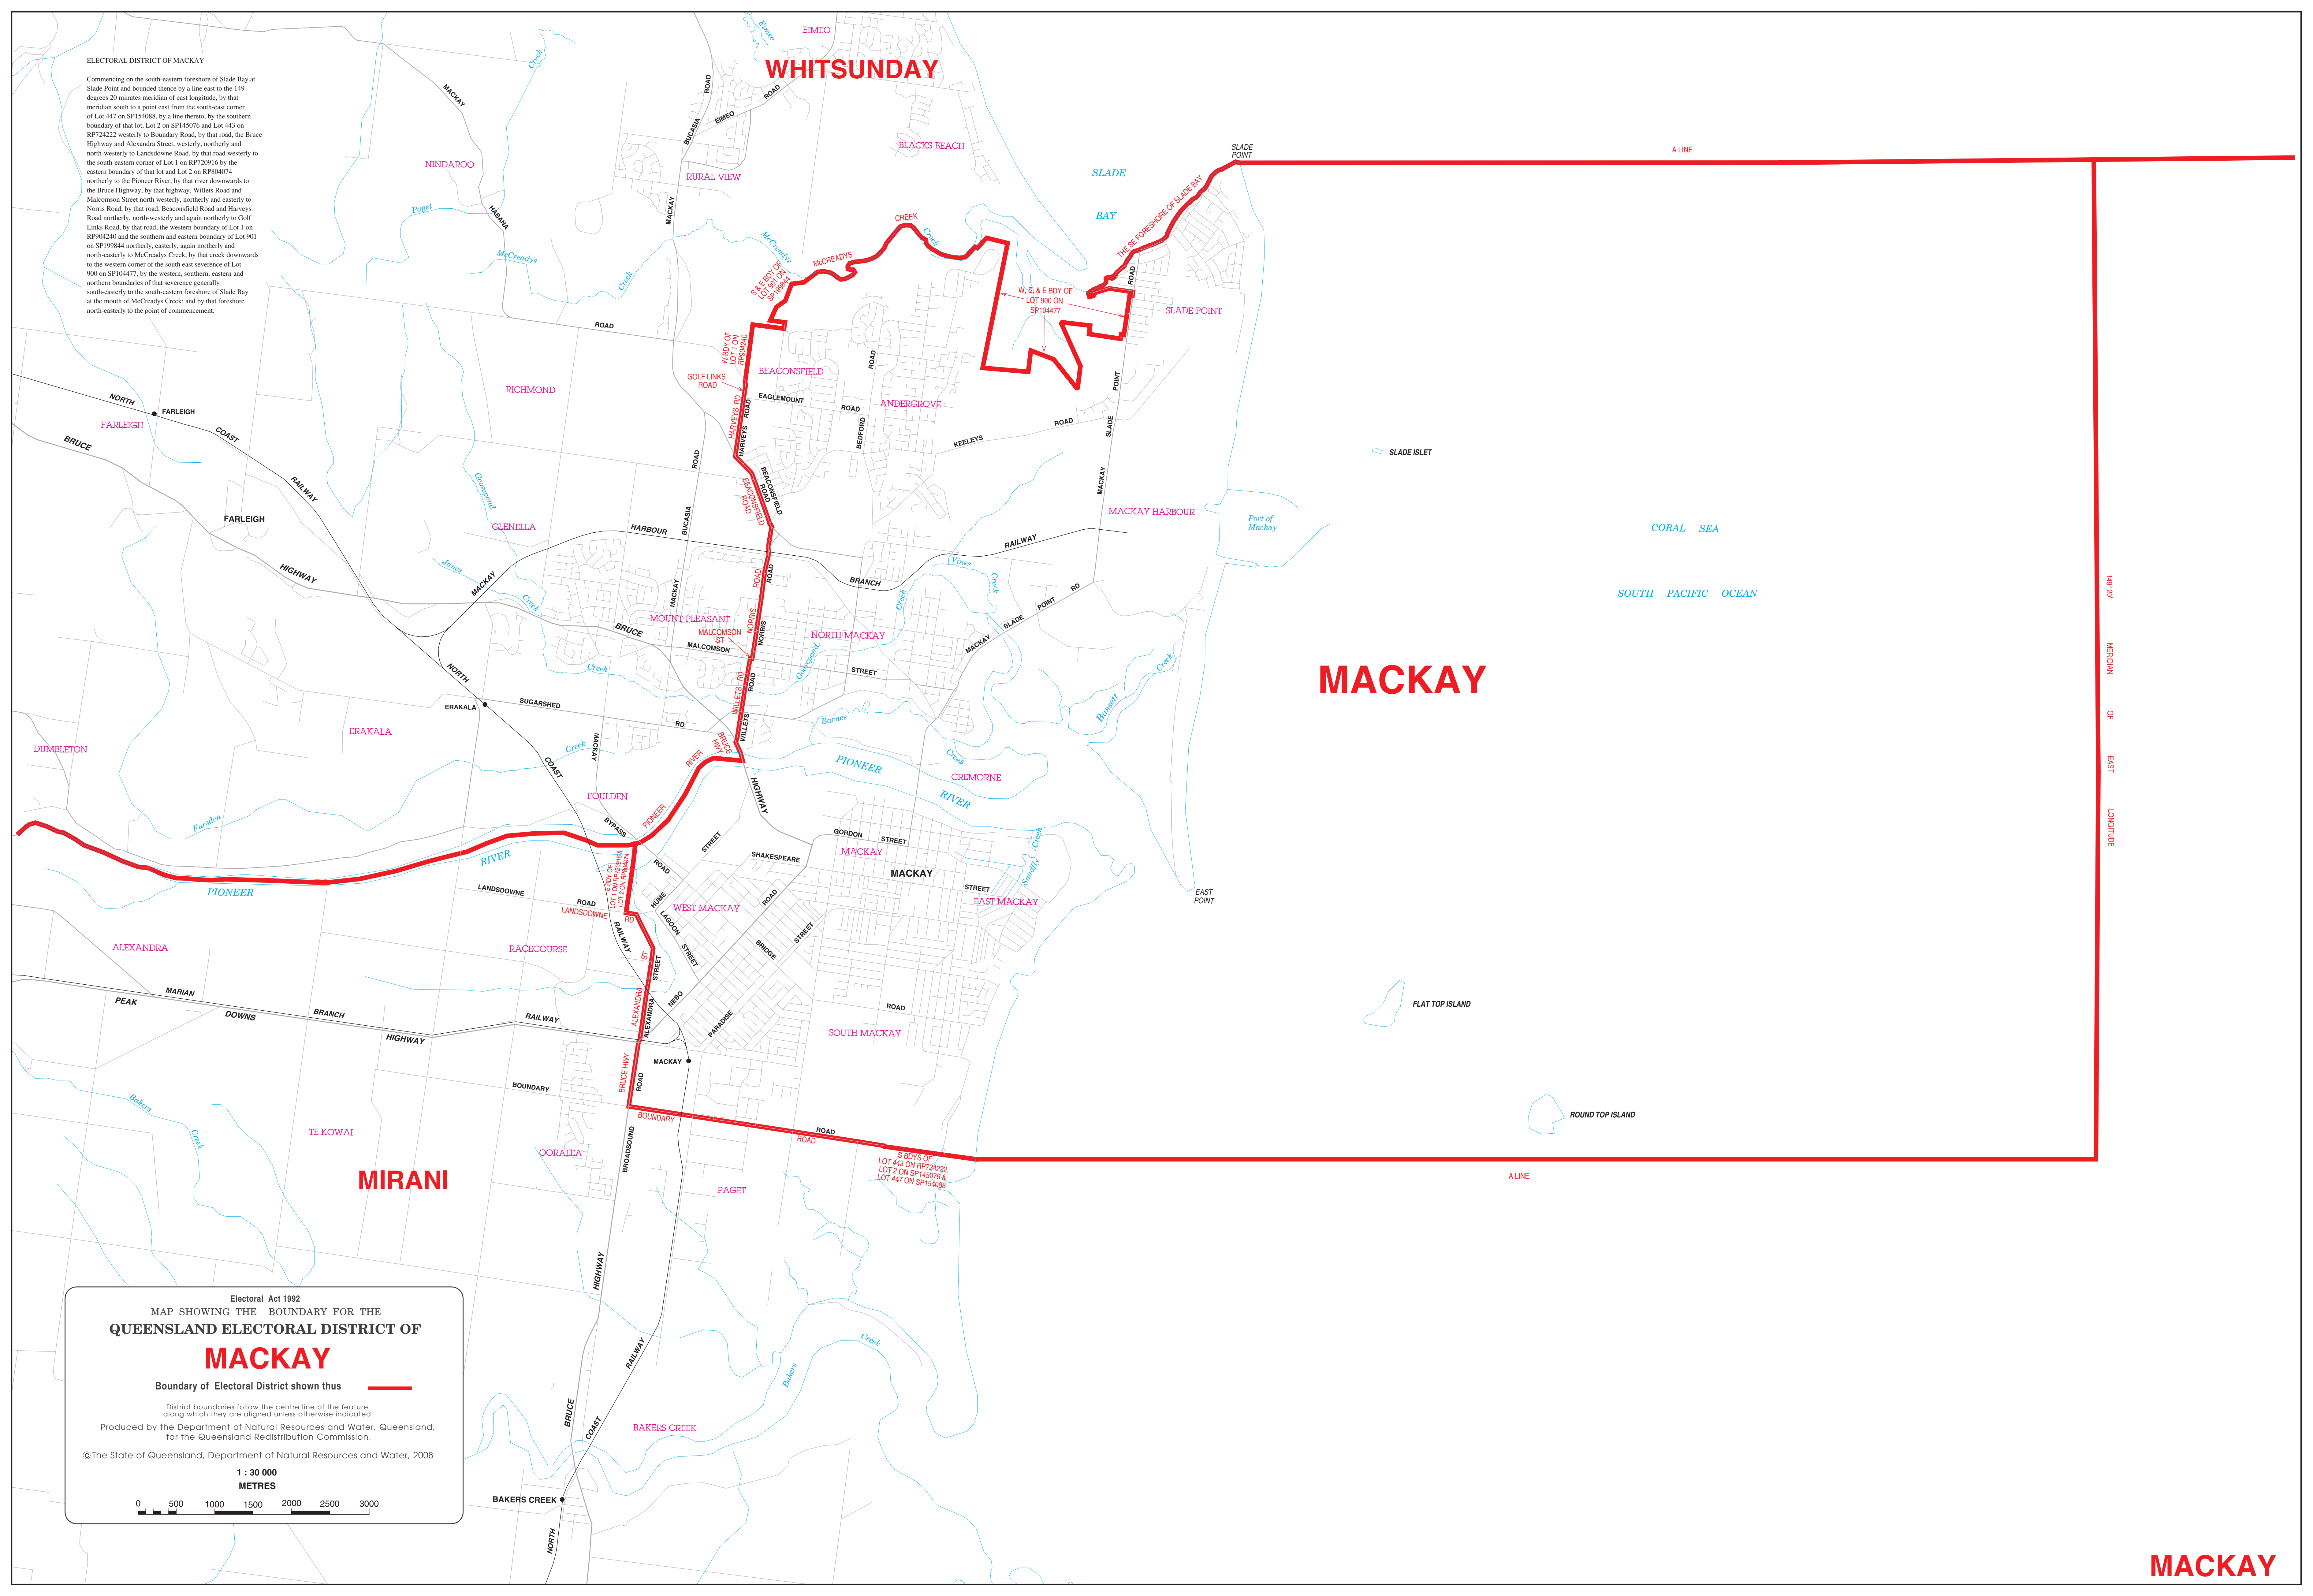

ELECTORAL DISTRICT OF MACKAY

WHITSUNDAY

MACKAY

MACKAY

Electoral Act 1992
MAP SHOWING THE BOUNDARY FOR THE
QUEENSLAND ELECTORAL DISTRICT OF
MACKAY

Boundary of Electoral District shown thus ———

Produced by the Department of Natural Resources and Water, Queensland, for the Queensland Redistribution Commission.

© The State of Queensland, Department of Natural Resources and Water, 2008

1 : 30 000
METRES

149° 20' MERIDIAN OF EAST LONGITUDE

A LINE

CORAL SEA

SOUTH PACIFIC OCEAN

A LINE