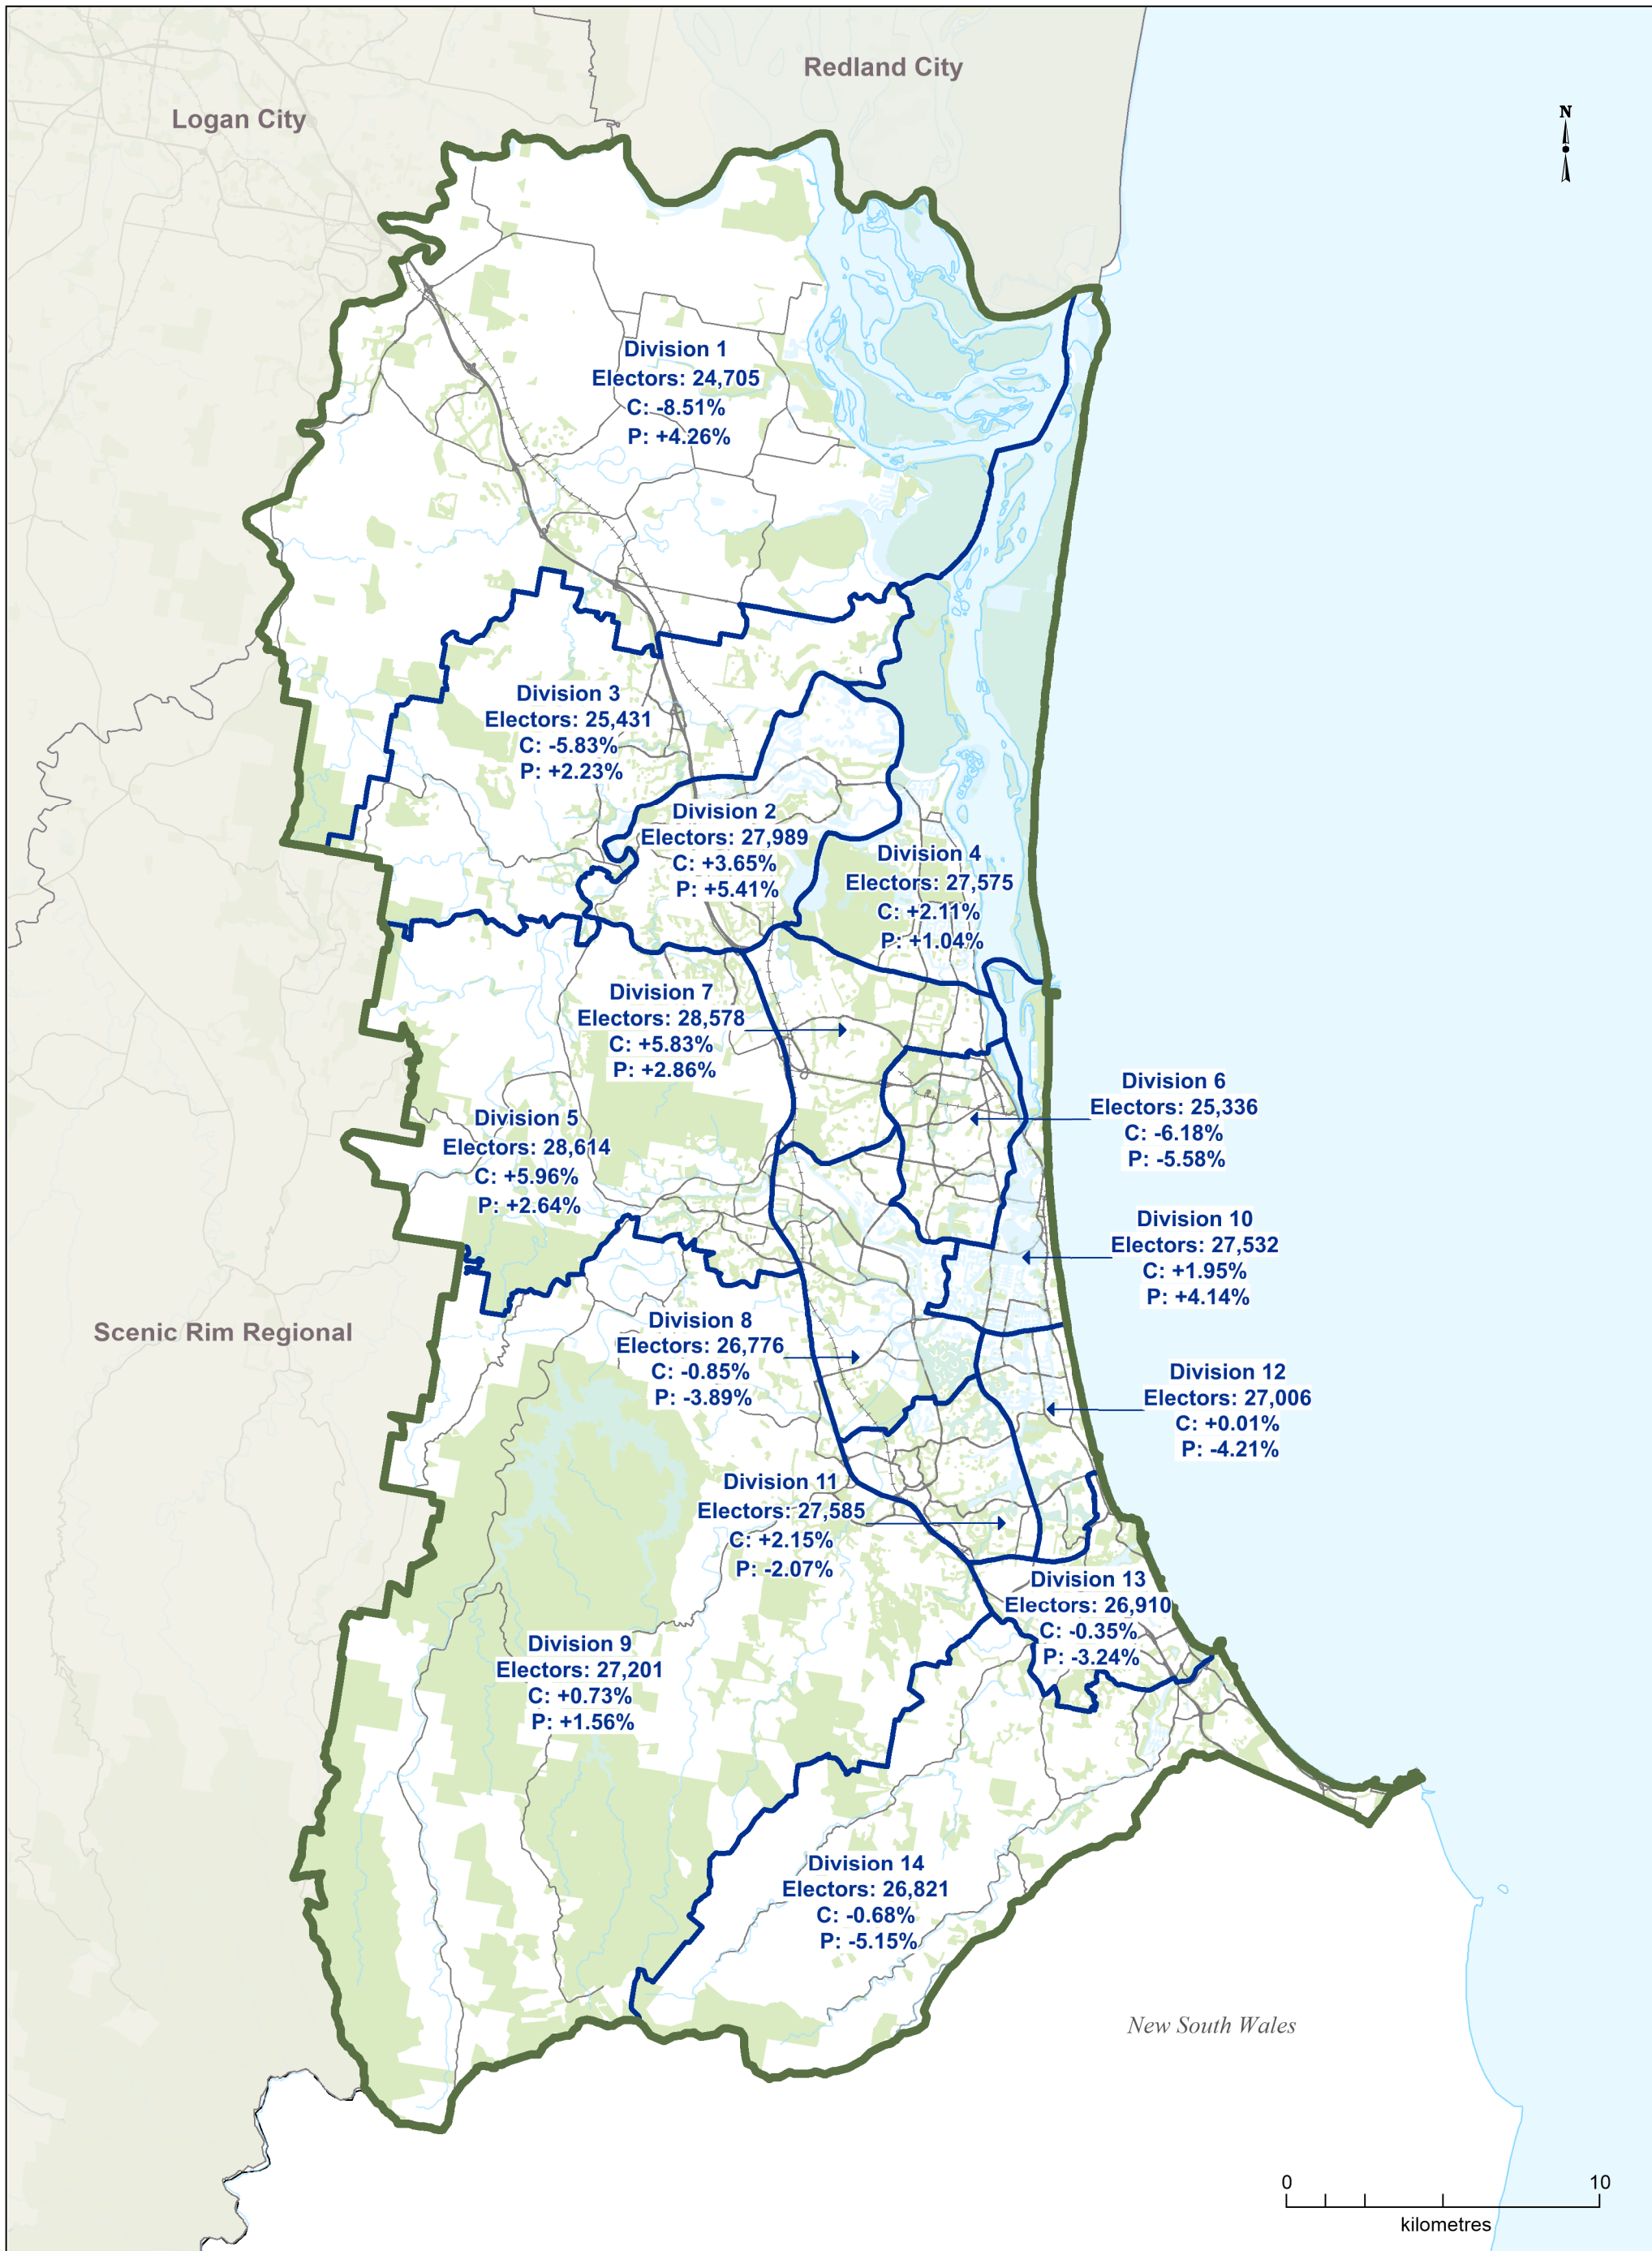

GOLD COAST CITY

Final Electoral Divisions

Council Boundary
 Final Division Boundary
 Adjacent Council
 Park/Reserve
 Watercourse/Waterbody
 Major Roadway