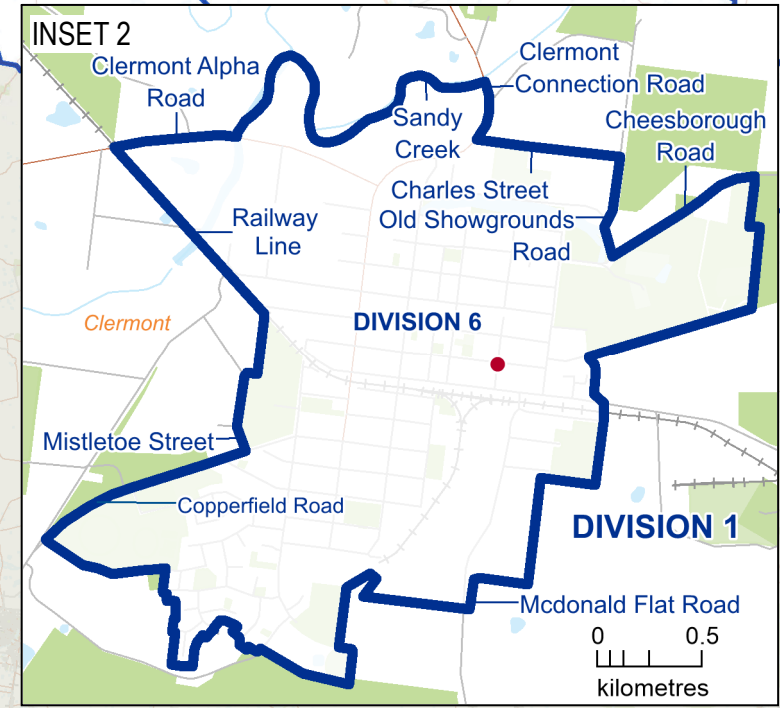

**Queensland
2024
Local Government
Elections**

**ISAAC REGIONAL
DIVISION 1**

Full Postal Ballot

Election Date: 16 March, 2024

LEGEND

- Polling Booths
- Division Boundary
- Adjacent Division
- Locality Boundary
- Adjacent Council
- Reserve, Parkland
- Waterbody
- Railway
- Main_Road
- Wetlands

Location Map
DIVISION 1

This product was created using datasets from various authoritative sources, and is intended as a guide only to display electoral boundaries and polling booth locations.

© The State of Queensland 1995 - 2024 (Department of Resources)

© Electoral Commission of Queensland 2024 Creative Commons (CC BY)

0 50 kilometres

0 0.5 kilometres