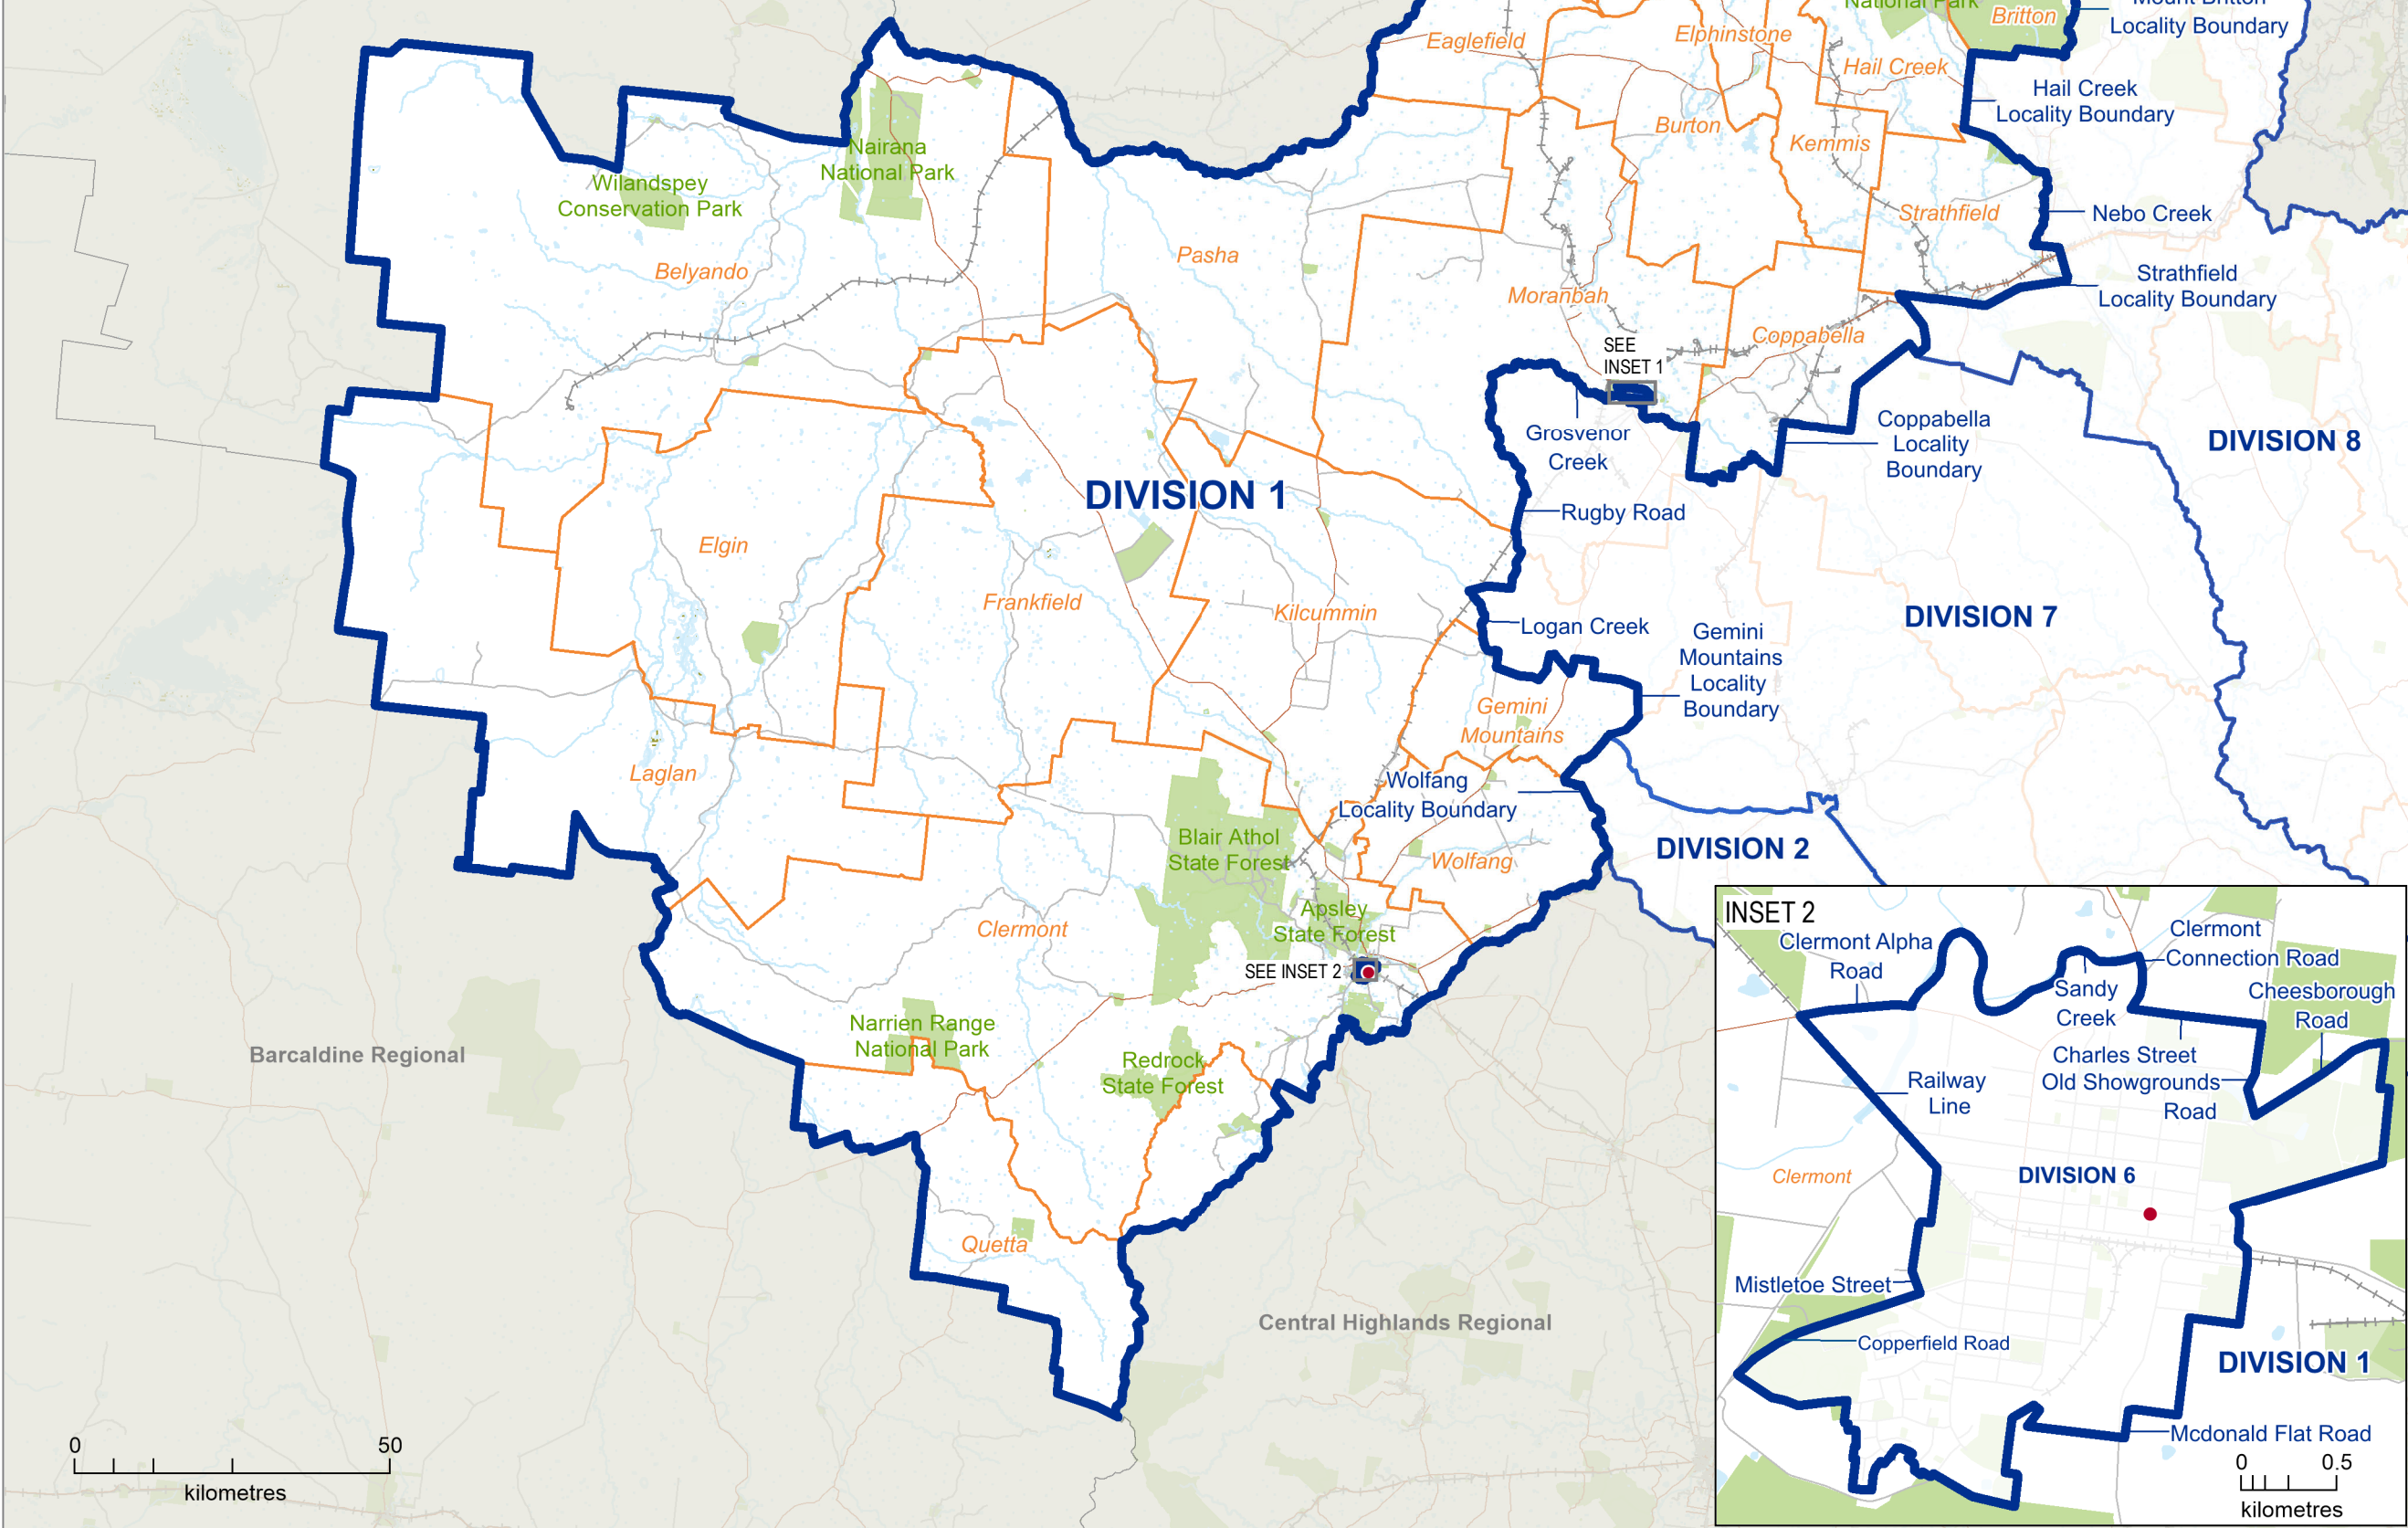

**Queensland
2024
Local Government
Elections**

**ISAAC REGIONAL
DIVISION 1**

Full Postal Ballot

Election Date: 16 March, 2024

LEGEND

- Polling Booths
- Division Boundary
- Adjacent Division
- Locality Boundary
- Adjacent Council
- Reserve, Parkland
- Waterbody
- Railway
- Main_Road
- Wetlands

Location Map
DIVISION 1

This product was created using datasets from various authoritative sources, and is intended as a guide only to display electoral boundaries and polling booth locations.

© The State of Queensland 1995 - 2024 (Department of Resources)

© Electoral Commission of Queensland 2024 Creative Commons (CC BY)

0 50 kilometres

0 0.5 kilometres