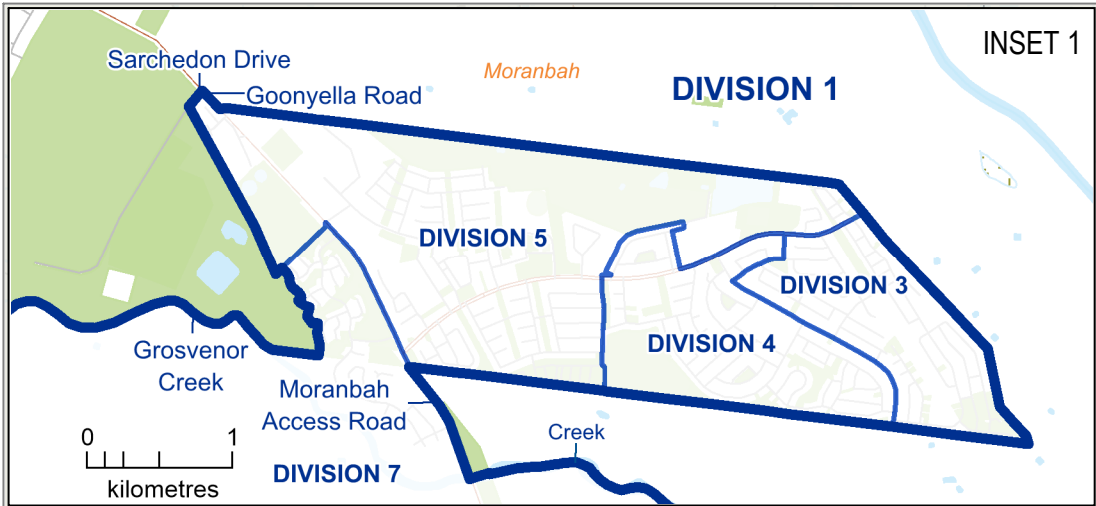

**Queensland
2024
Local Government
Elections**

**ISAAC REGIONAL
DIVISION 1**

Full Postal Ballot

Election Date: 16 March, 2024

LEGEND

- Polling Booths
- Division Boundary
- Adjacent Division
- Locality Boundary
- Adjacent Council
- Reserve, Parkland
- Waterbody
- Railway
- Main_Road
- Wetlands

Location Map
DIVISION 1

This product was created using datasets from various authoritative sources, and is intended as a guide only to display electoral boundaries and polling booth locations.

© The State of Queensland 1995 - 2024 (Department of Resources)

© Electoral Commission of Queensland 2024 Creative Commons (CC BY)

0 50 kilometres

0 0.5 kilometres