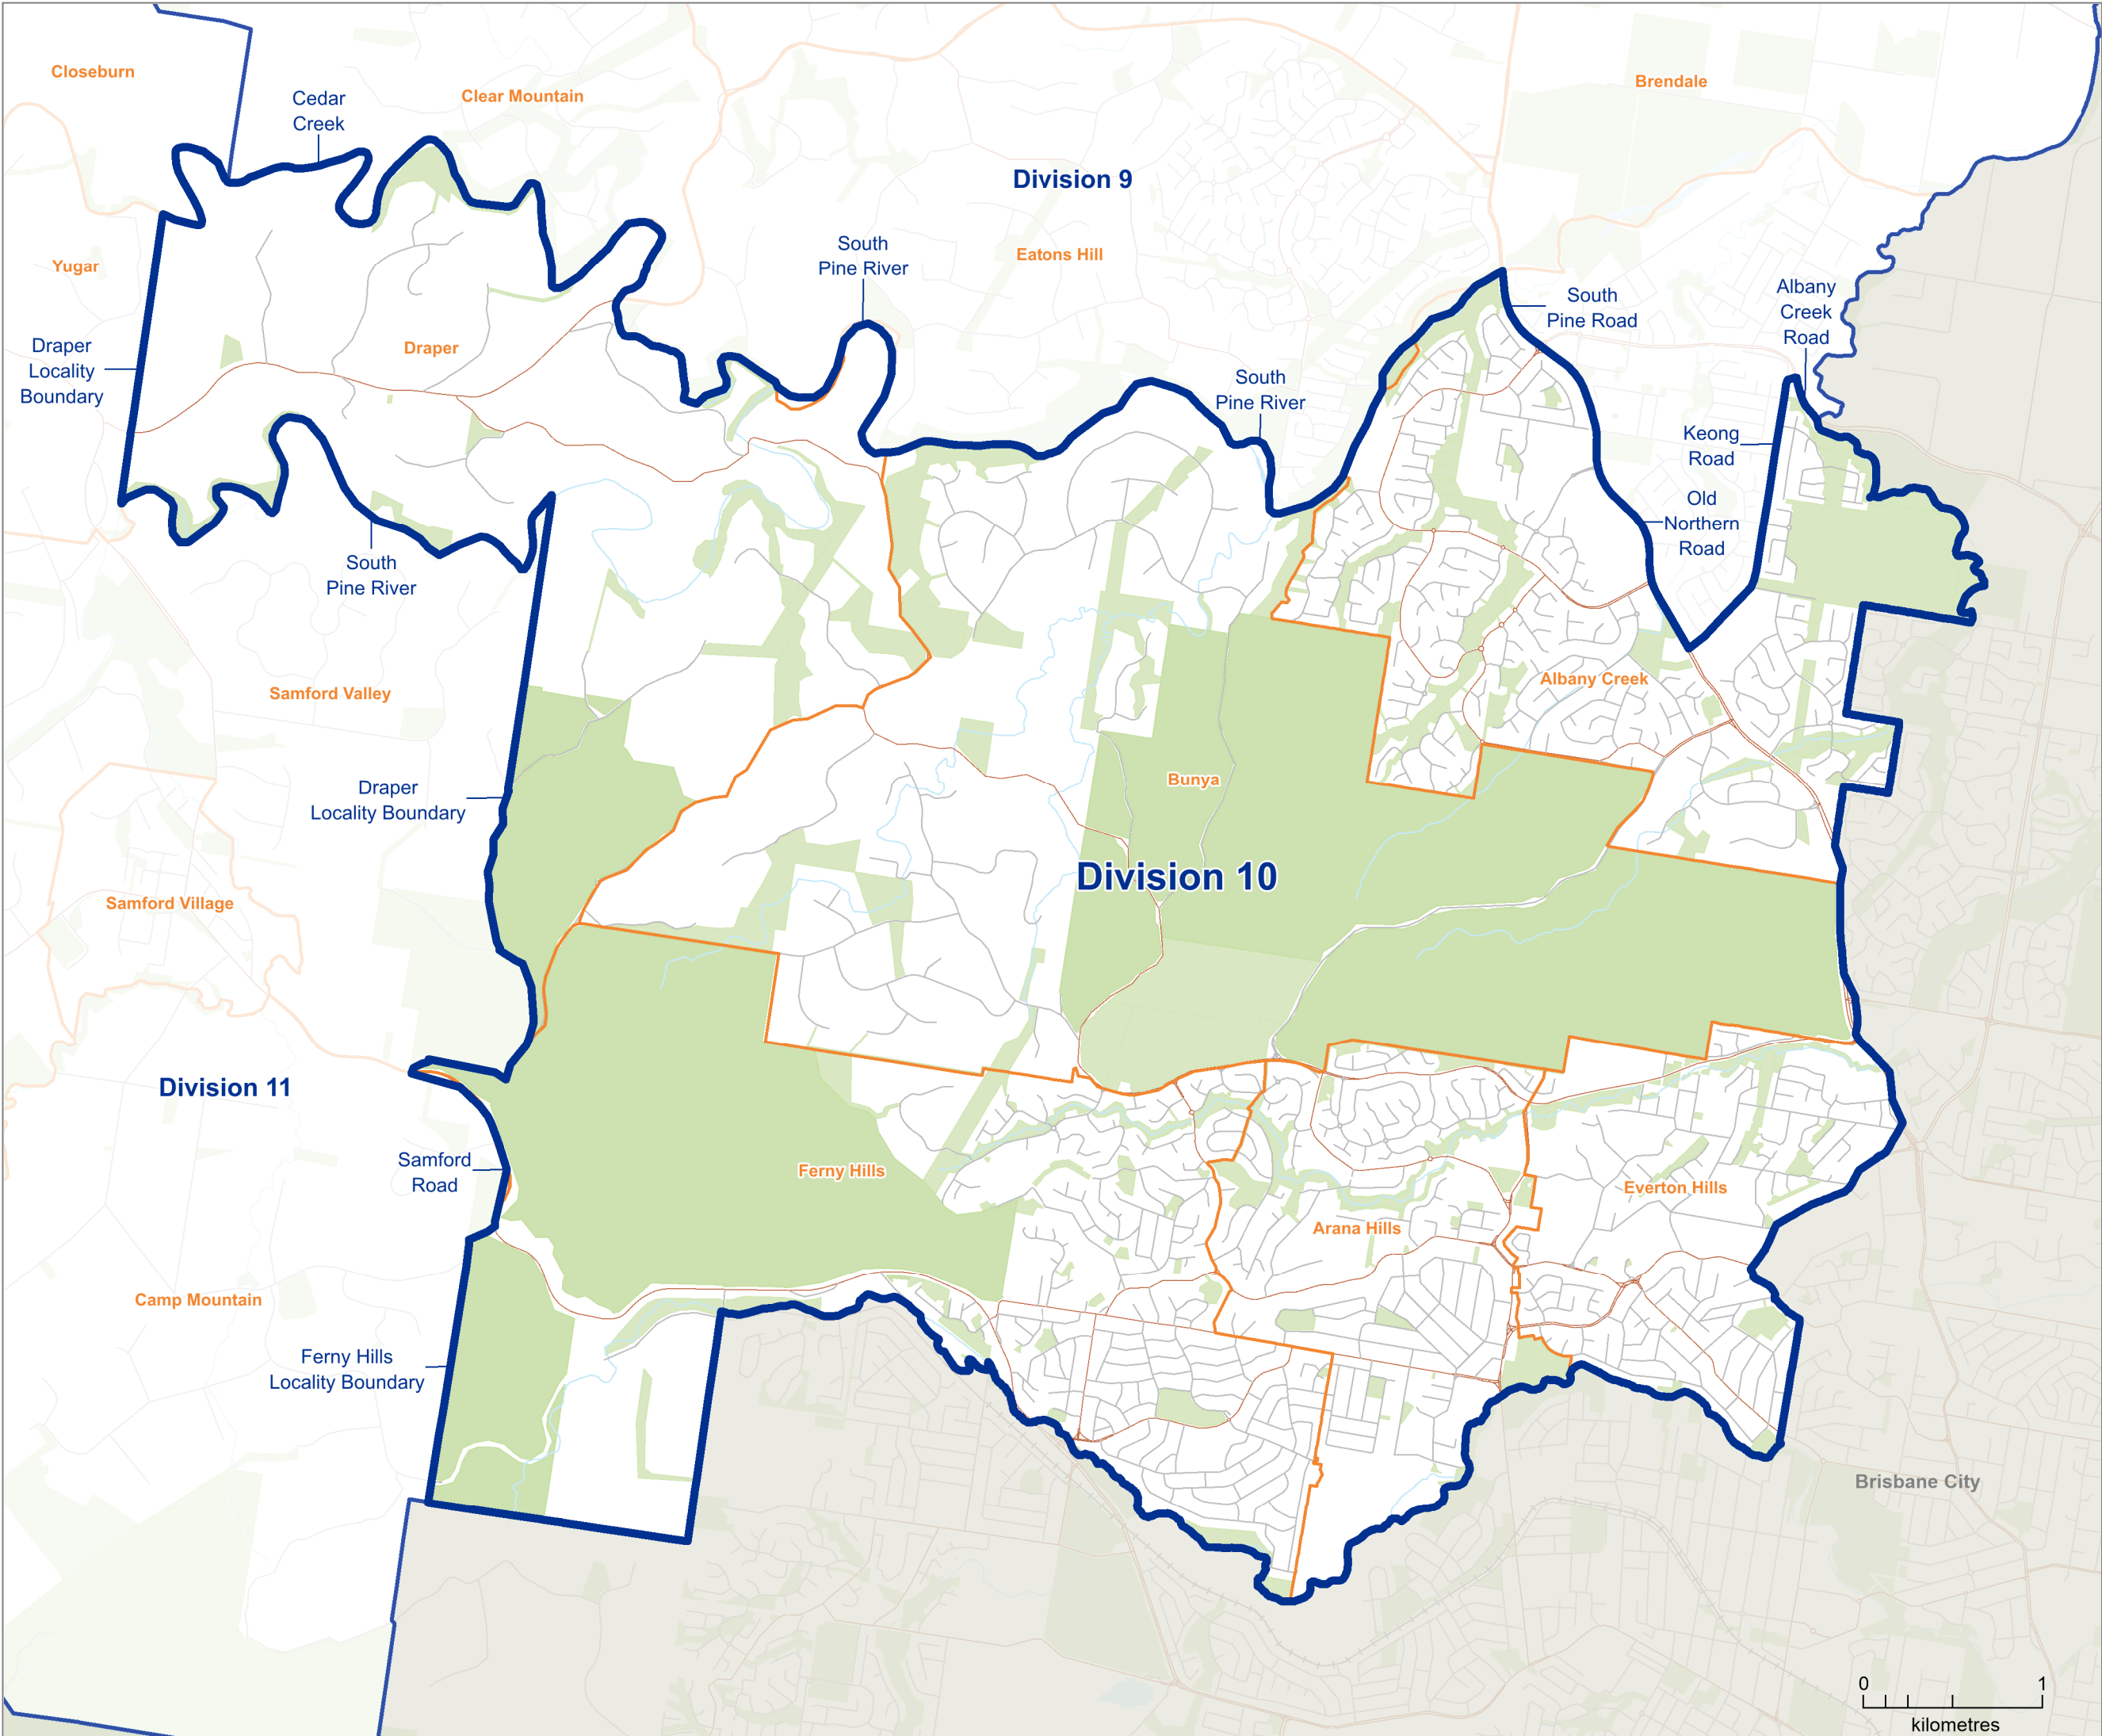

2019
Local Government Area
Divisional Boundary
Review

FINAL DIVISIONAL
BOUNDARIES

MORETON BAY REGIONAL
Division 10

LEGEND

-  Final Division Boundary
-  Final Adjacent Division
-  Locality Boundary
-  Adjacent Council
-  Reserve, Parkland
-  Waterbody
-  Railway
-  Main Road
-  Wetland

This product was created using datasets from various authoritative sources, and is intended as a guide only to display final divisional boundaries.

The digital GIS data is available FREE to download from Queensland Spatial Catalogue, or Qspatial, at <http://qldspatial.information.qld.gov.au>