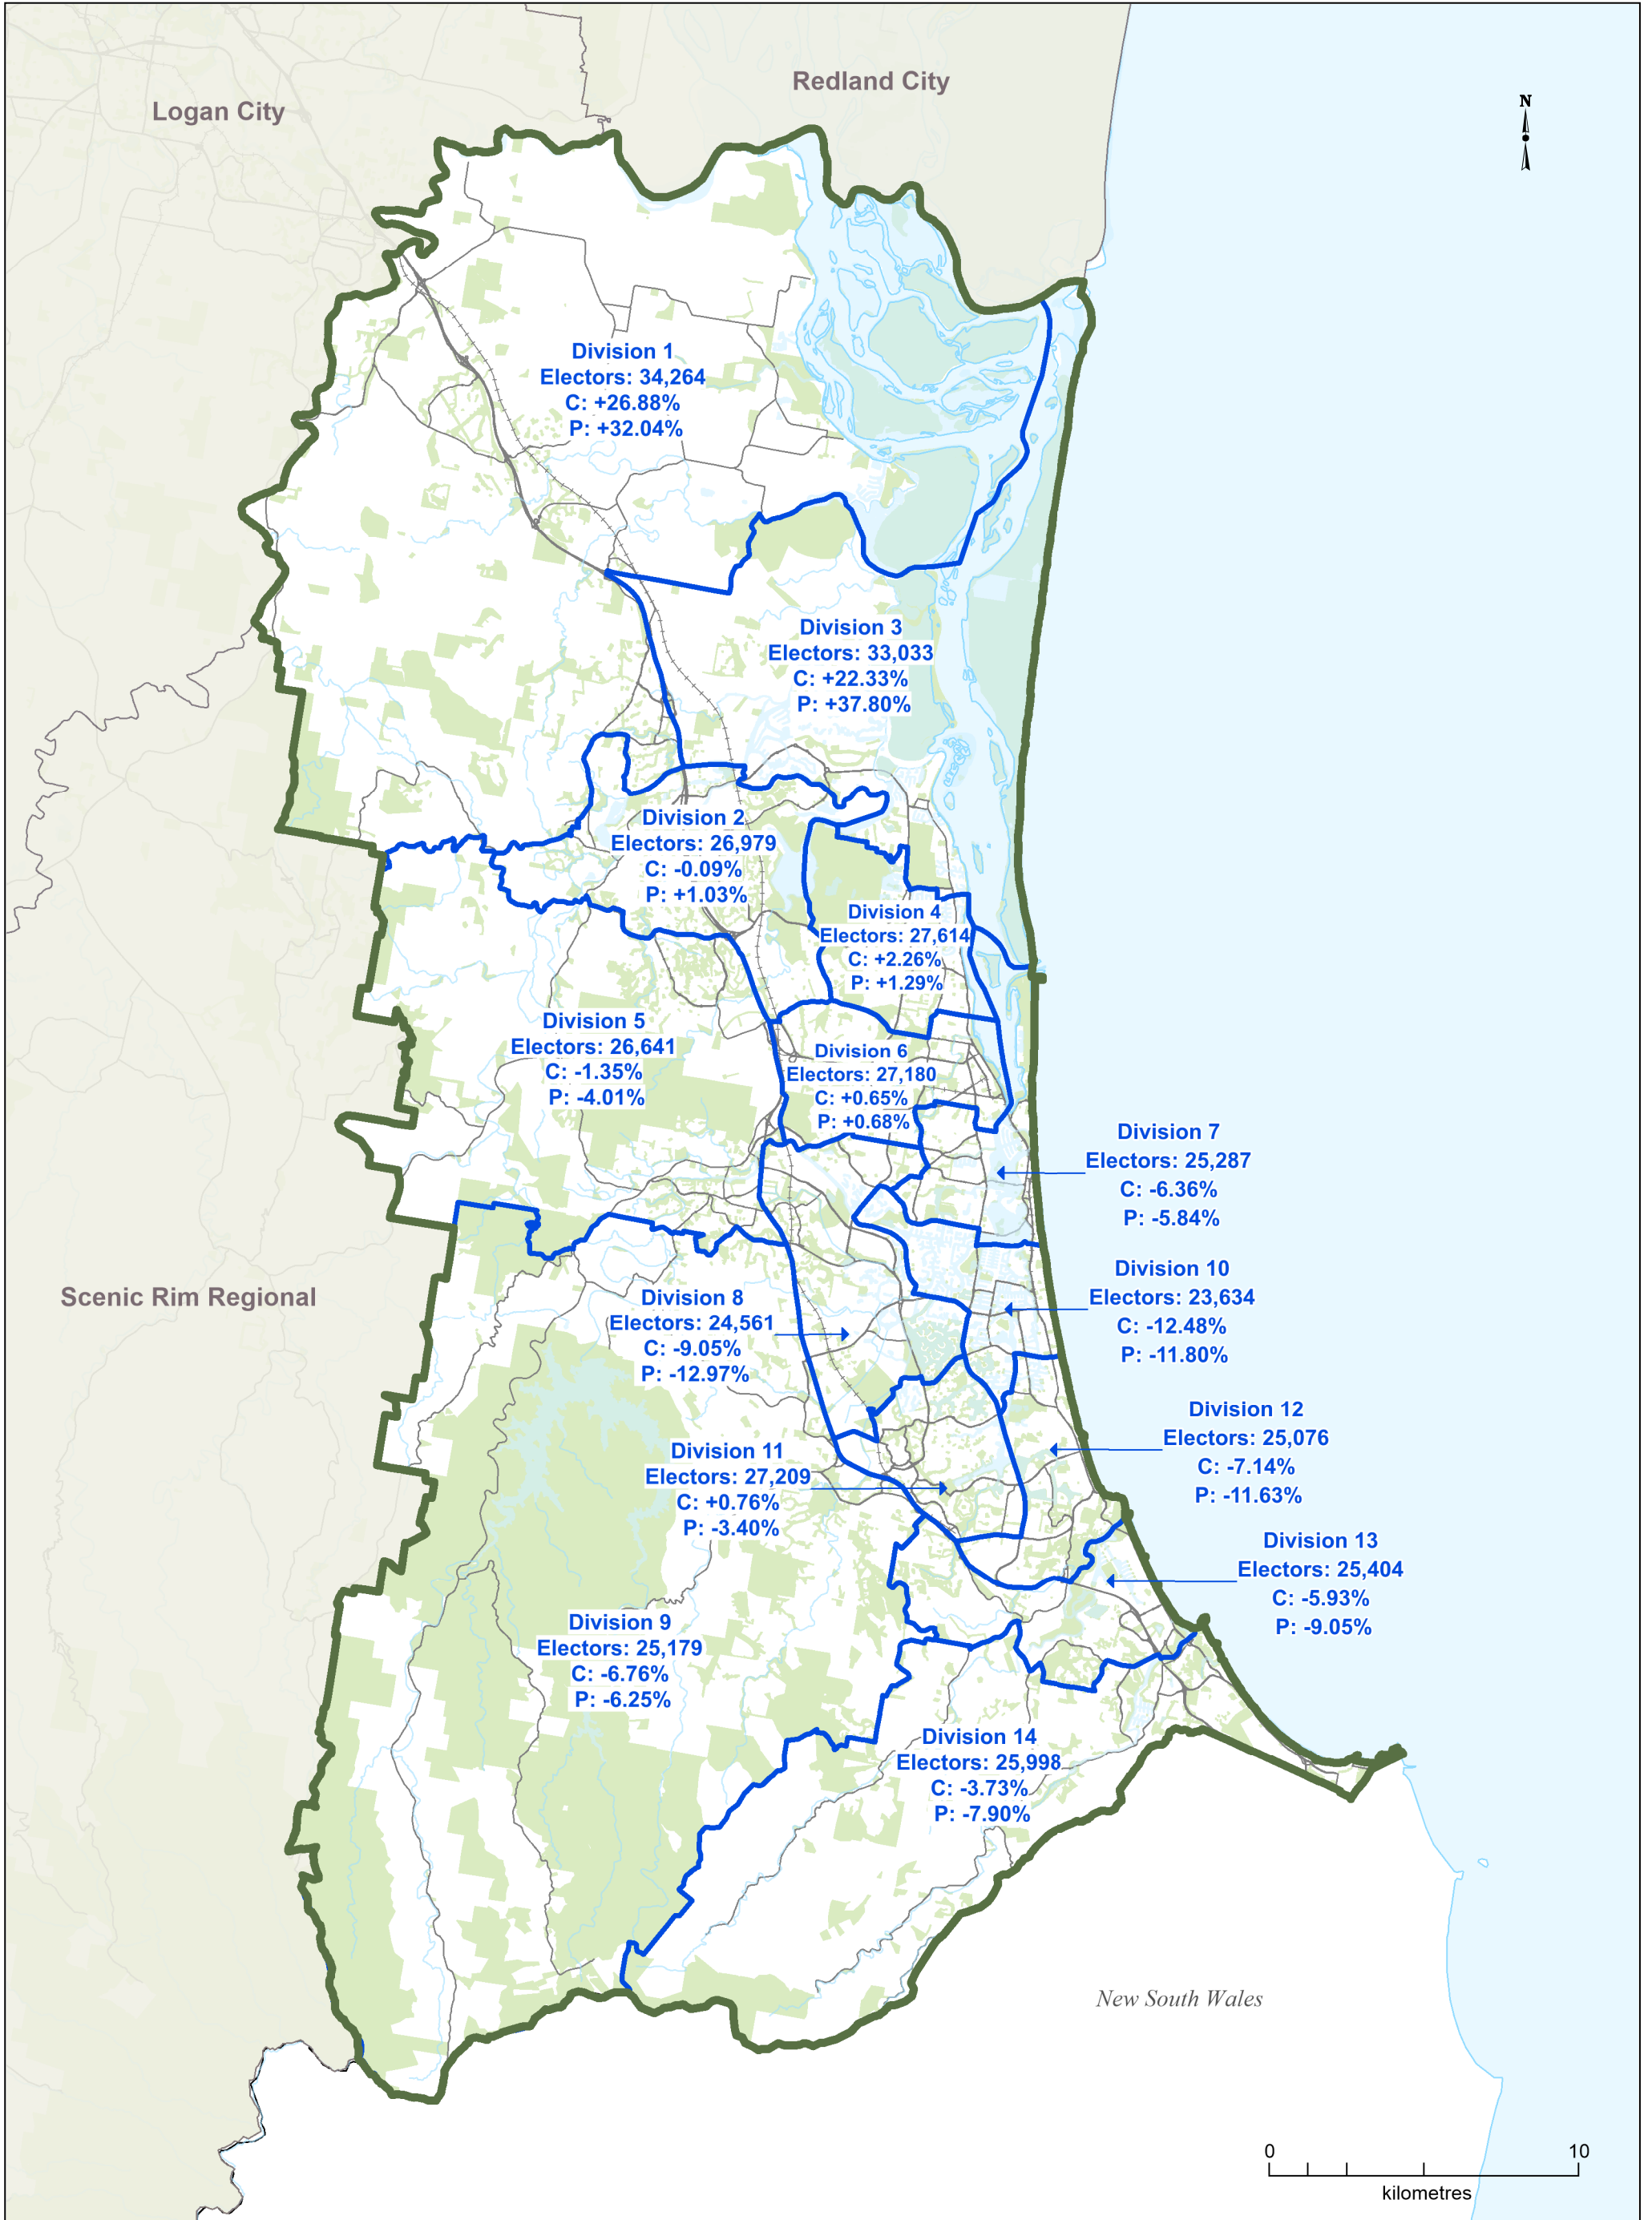

GOLD COAST CITY

Existing Electoral Divisions

Council Boundary
 Existing Division Boundary
 Adjacent Council
 Park/Reserve
 Watercourse/Waterbody
 Major Roadway