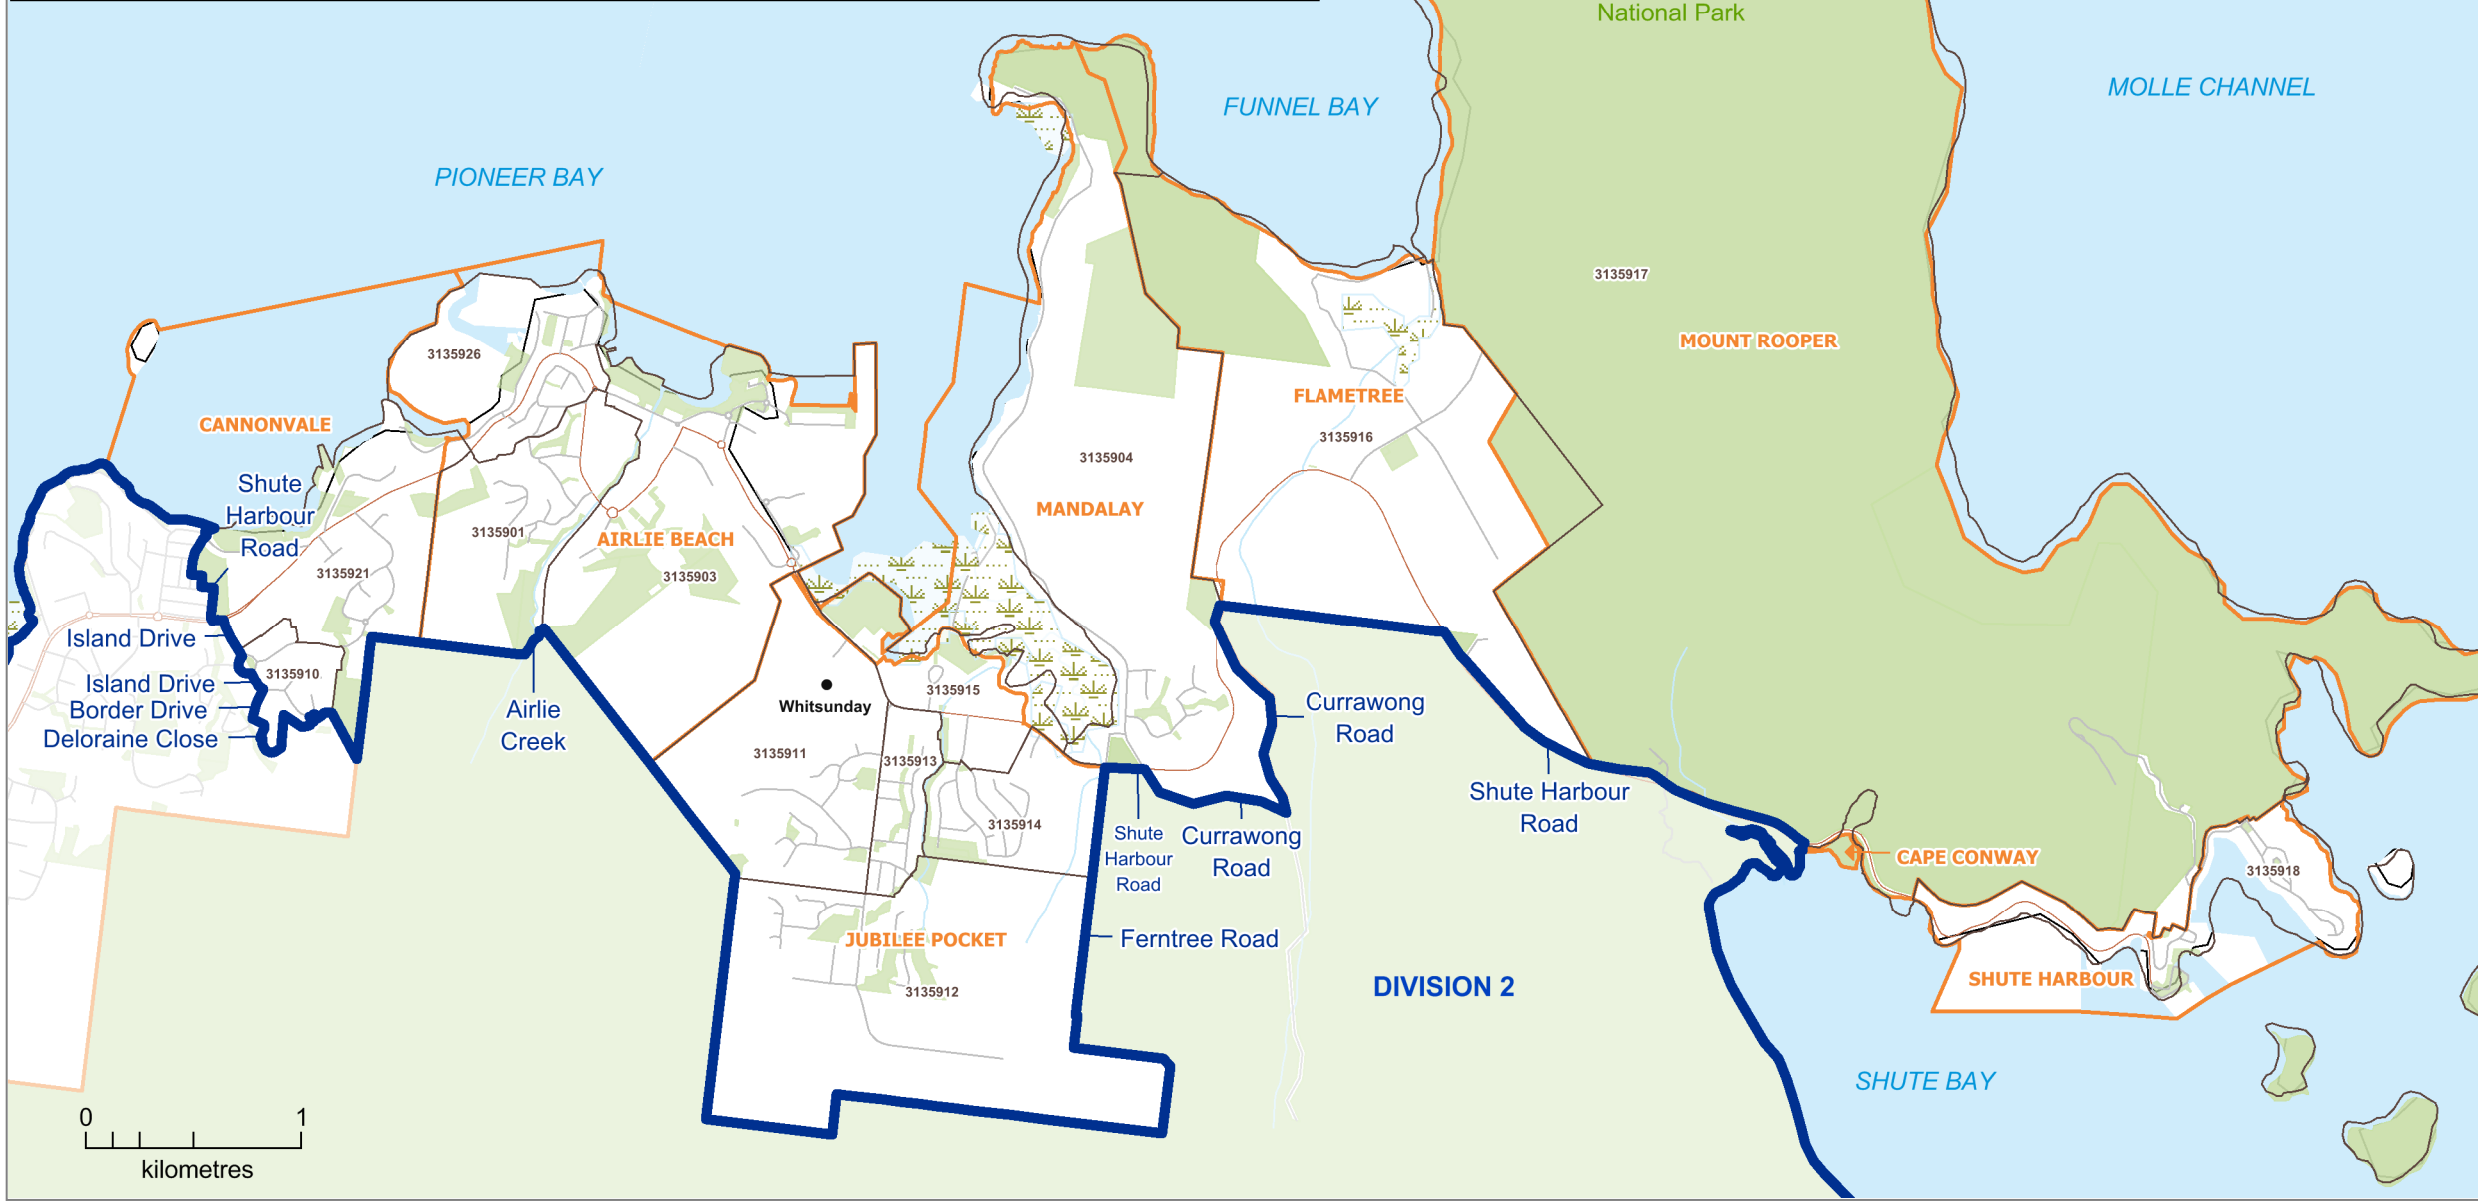

INSET

**2019
Local Government Area
Review
WHITSUNDAY REGIONAL
DIVISION 1**

Current Division and SA1
Boundaries

**DIVISION 1
Locality Map**

LEGEND

- Division Boundary
- Suburb Boundary
- SA1 Boundary
- Adjacent Division
- Adjacent Council
- Reserve, Parkland
- Waterbody
- Railway
- Main Road
- Wetland

DISCLAIMER

Statistical Area Level 1 (SA1) data used during compilation sourced from the Australian Bureau of Statistics.

SA1s are spatial units defined in the 2016 ASGS (Australian Statistical Geography Standard).