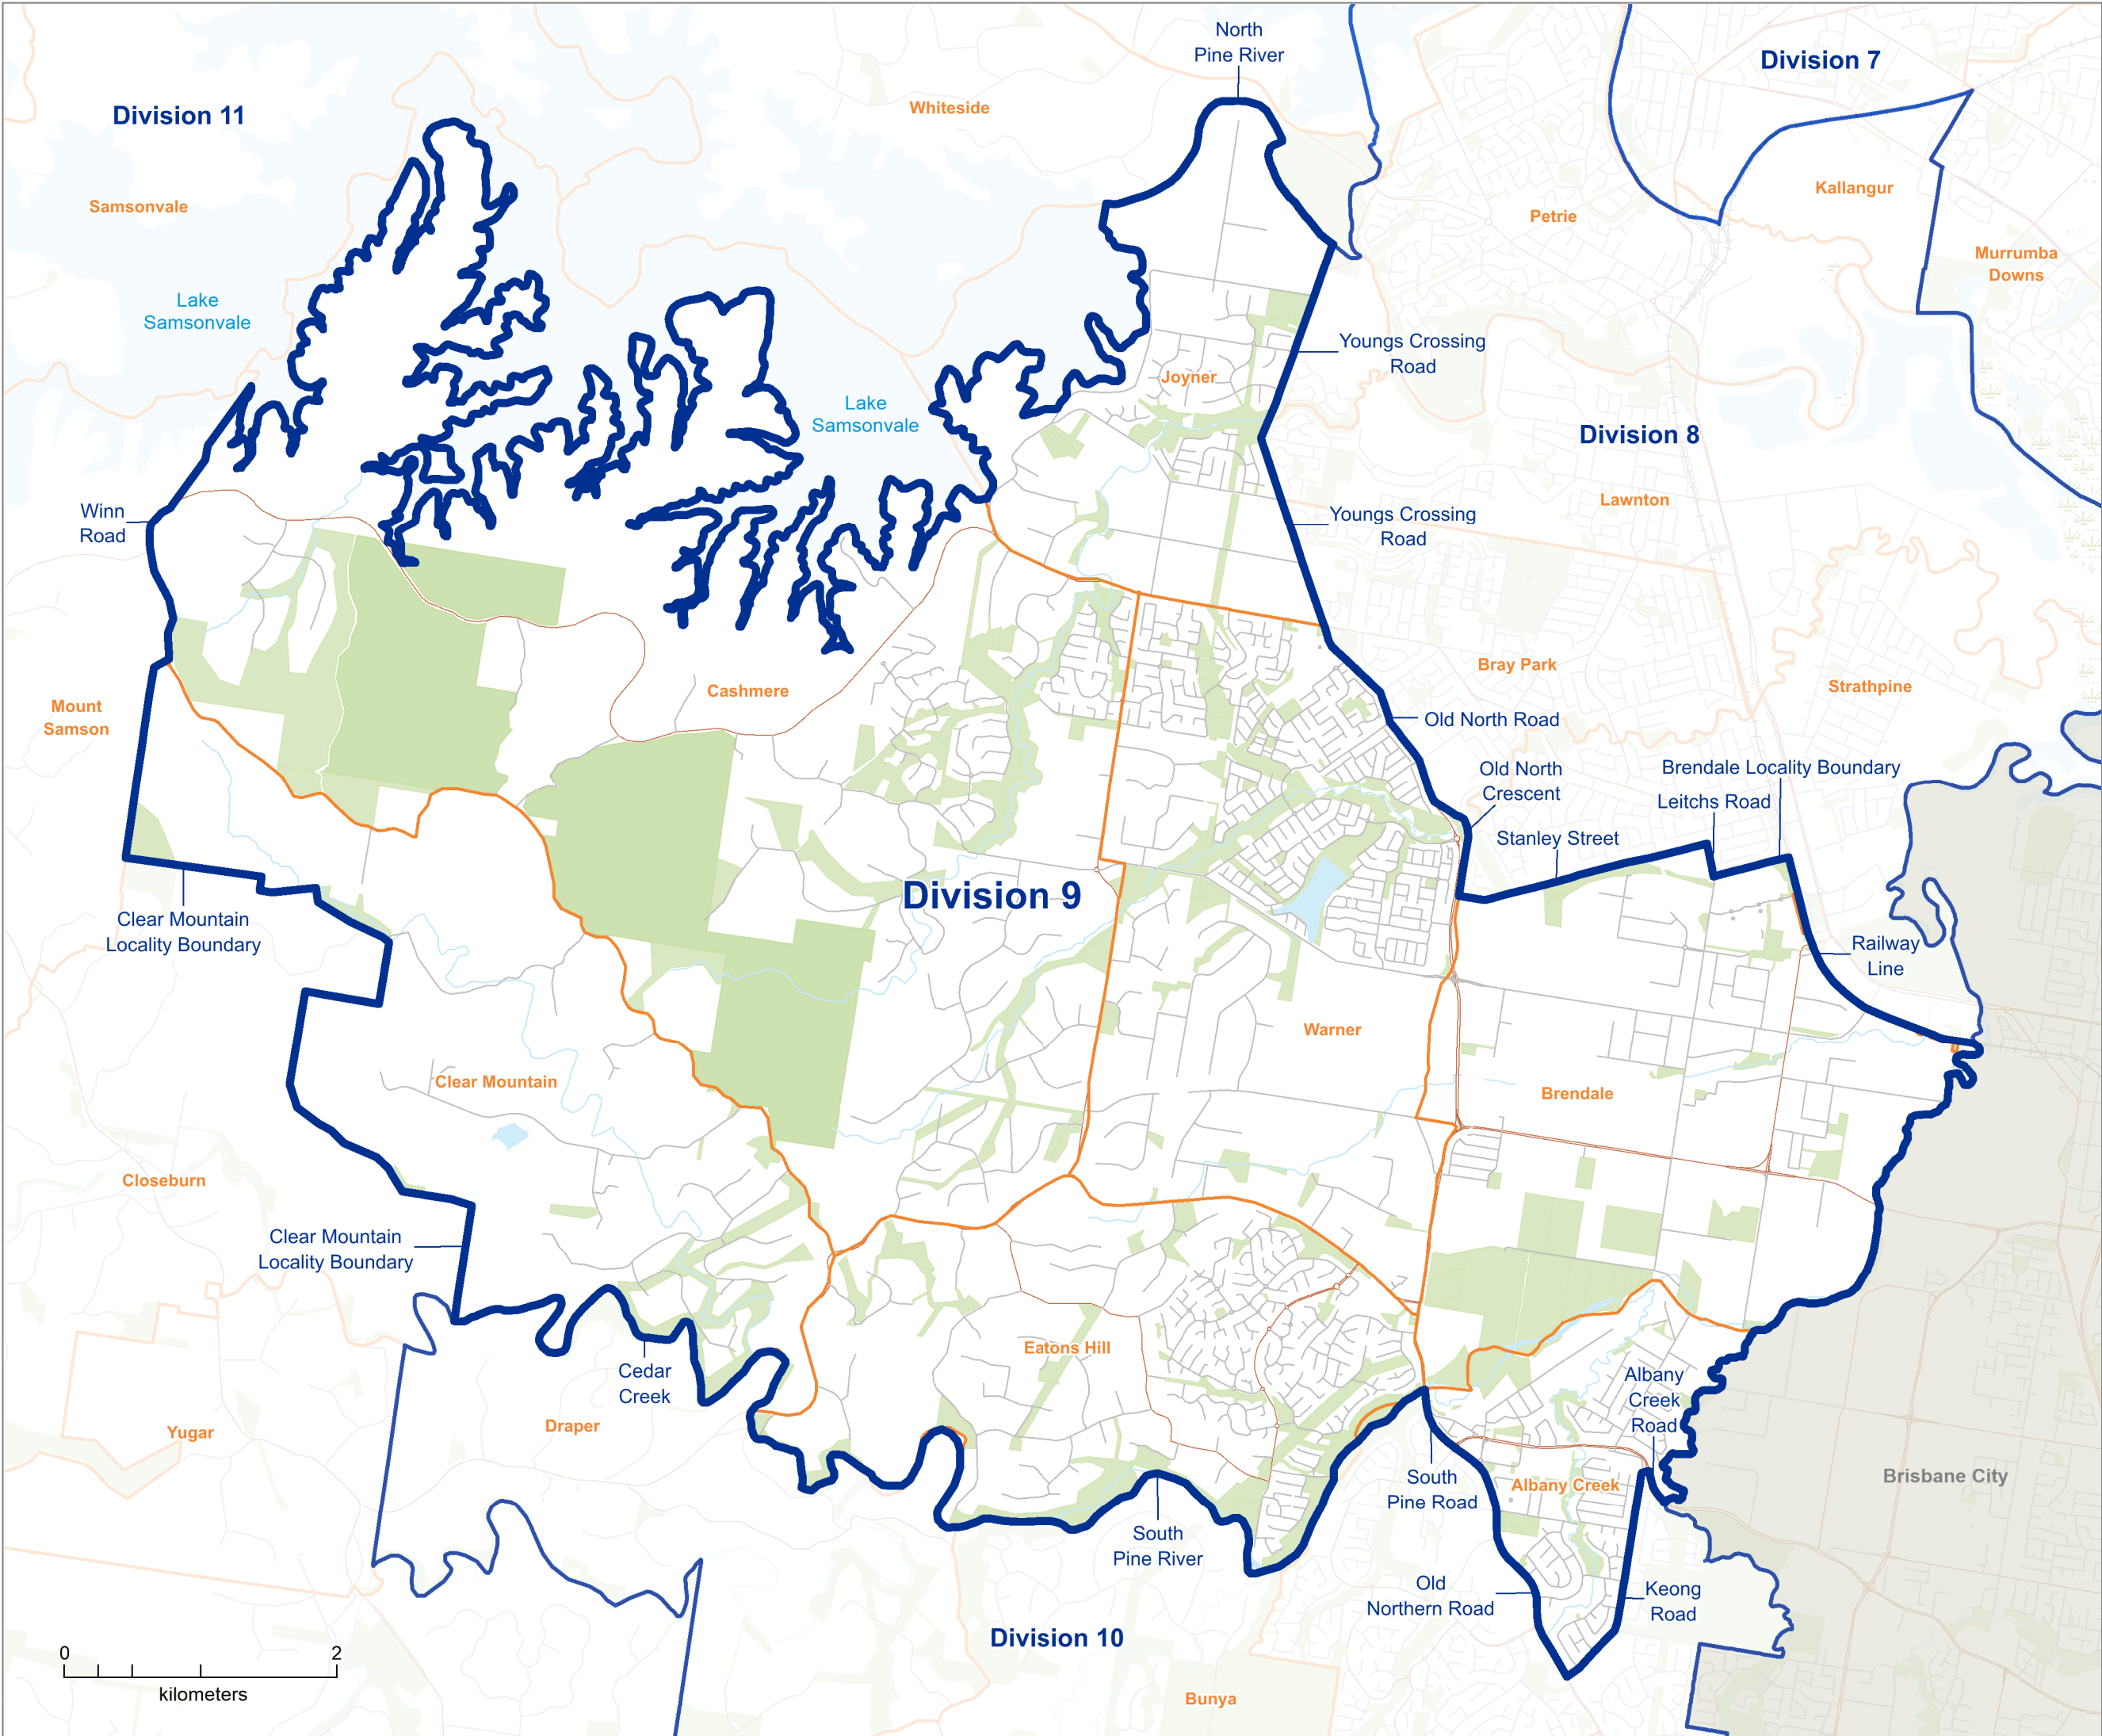

2019
Local Government Area
Divisional Boundary
Review

FINAL DIVISIONAL
BOUNDARIES

MORETON BAY REGIONAL
Division 9

LEGEND

-  Final Division Boundary
-  Final Adjacent Division
-  Locality Boundary
-  Adjacent Council
-  Reserve, Parkland
-  Waterbody
-  Railway
-  Main Road
-  Wetland

This product was created using datasets from various authoritative sources, and is intended as a guide only to display final divisional boundaries.

The digital GIS data is available FREE to download from Queensland Spatial Catalogue, or Qspatial, at <http://qldspatial.information.qld.gov.au>