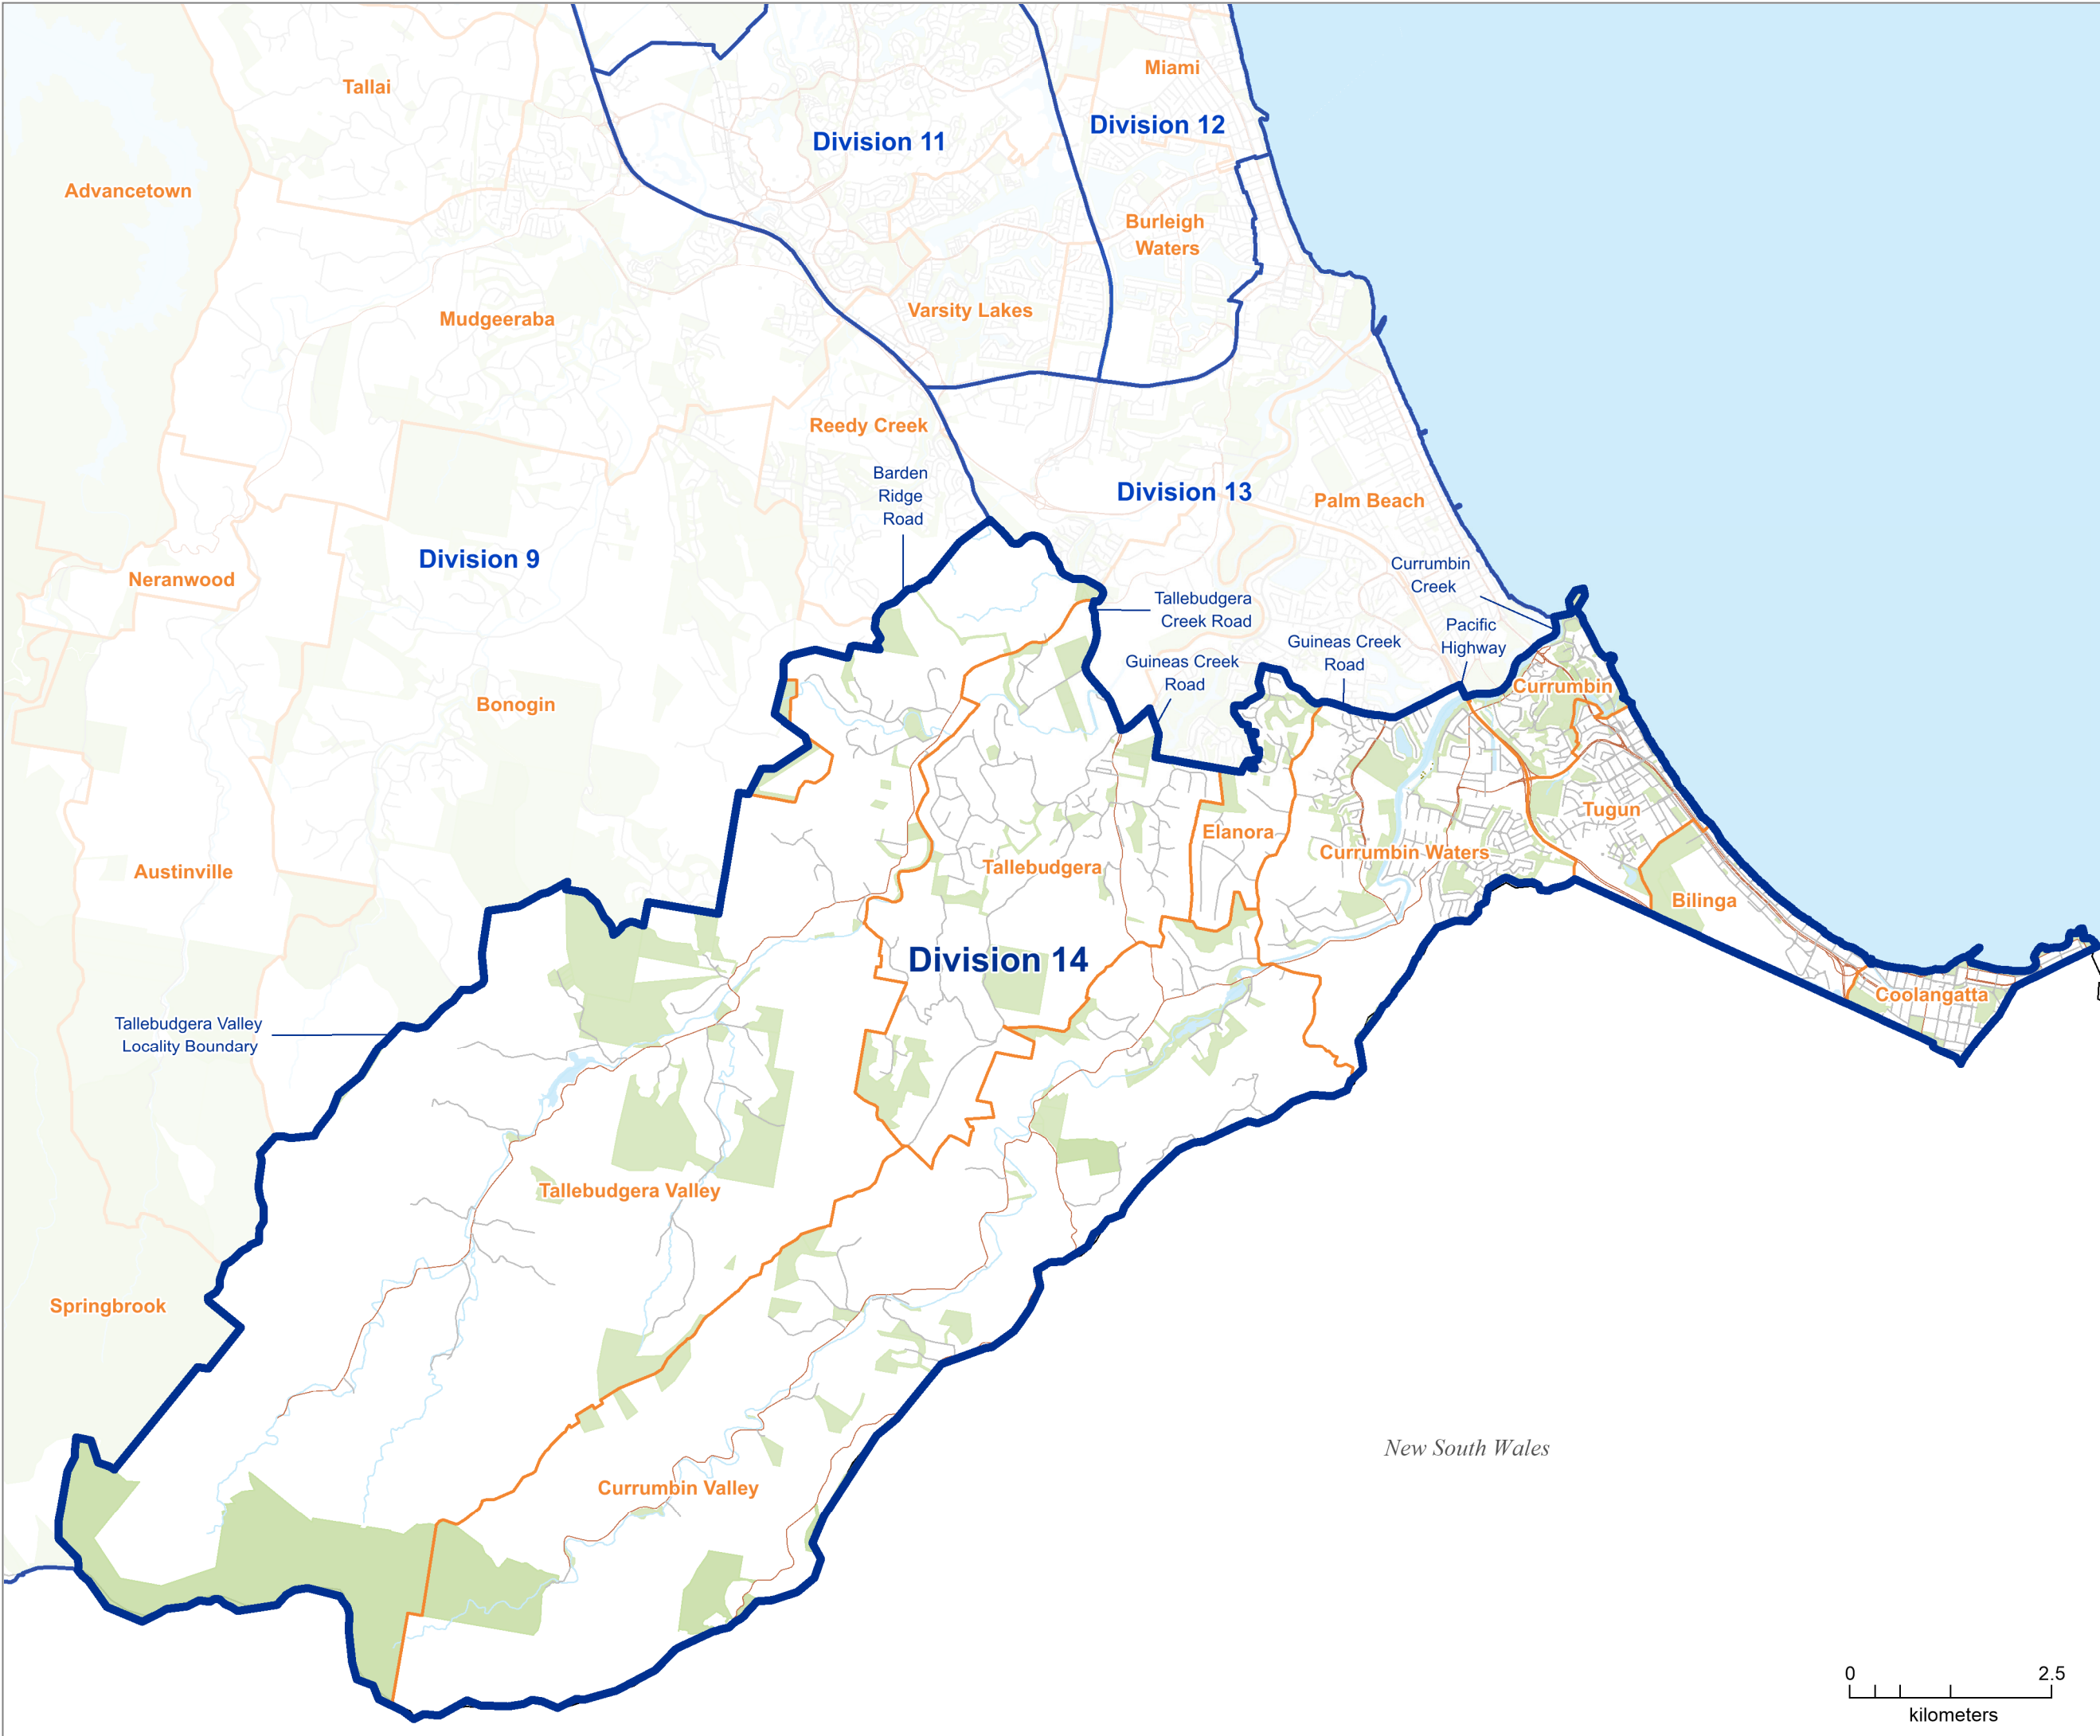

This product was created using datasets from various authoritative sources, and is intended as a guide only to display final divisional boundaries.

The digital GIS data is available FREE to download from Queensland Spatial Catalogue, or Qspatial, at <http://qldspatial.information.qld.gov.au>

© The State of Queensland - 2019 (Department of Natural Resources, Mines and Energy)
© Electoral Commission of Queensland 2019
Creative Commons (CC BY)