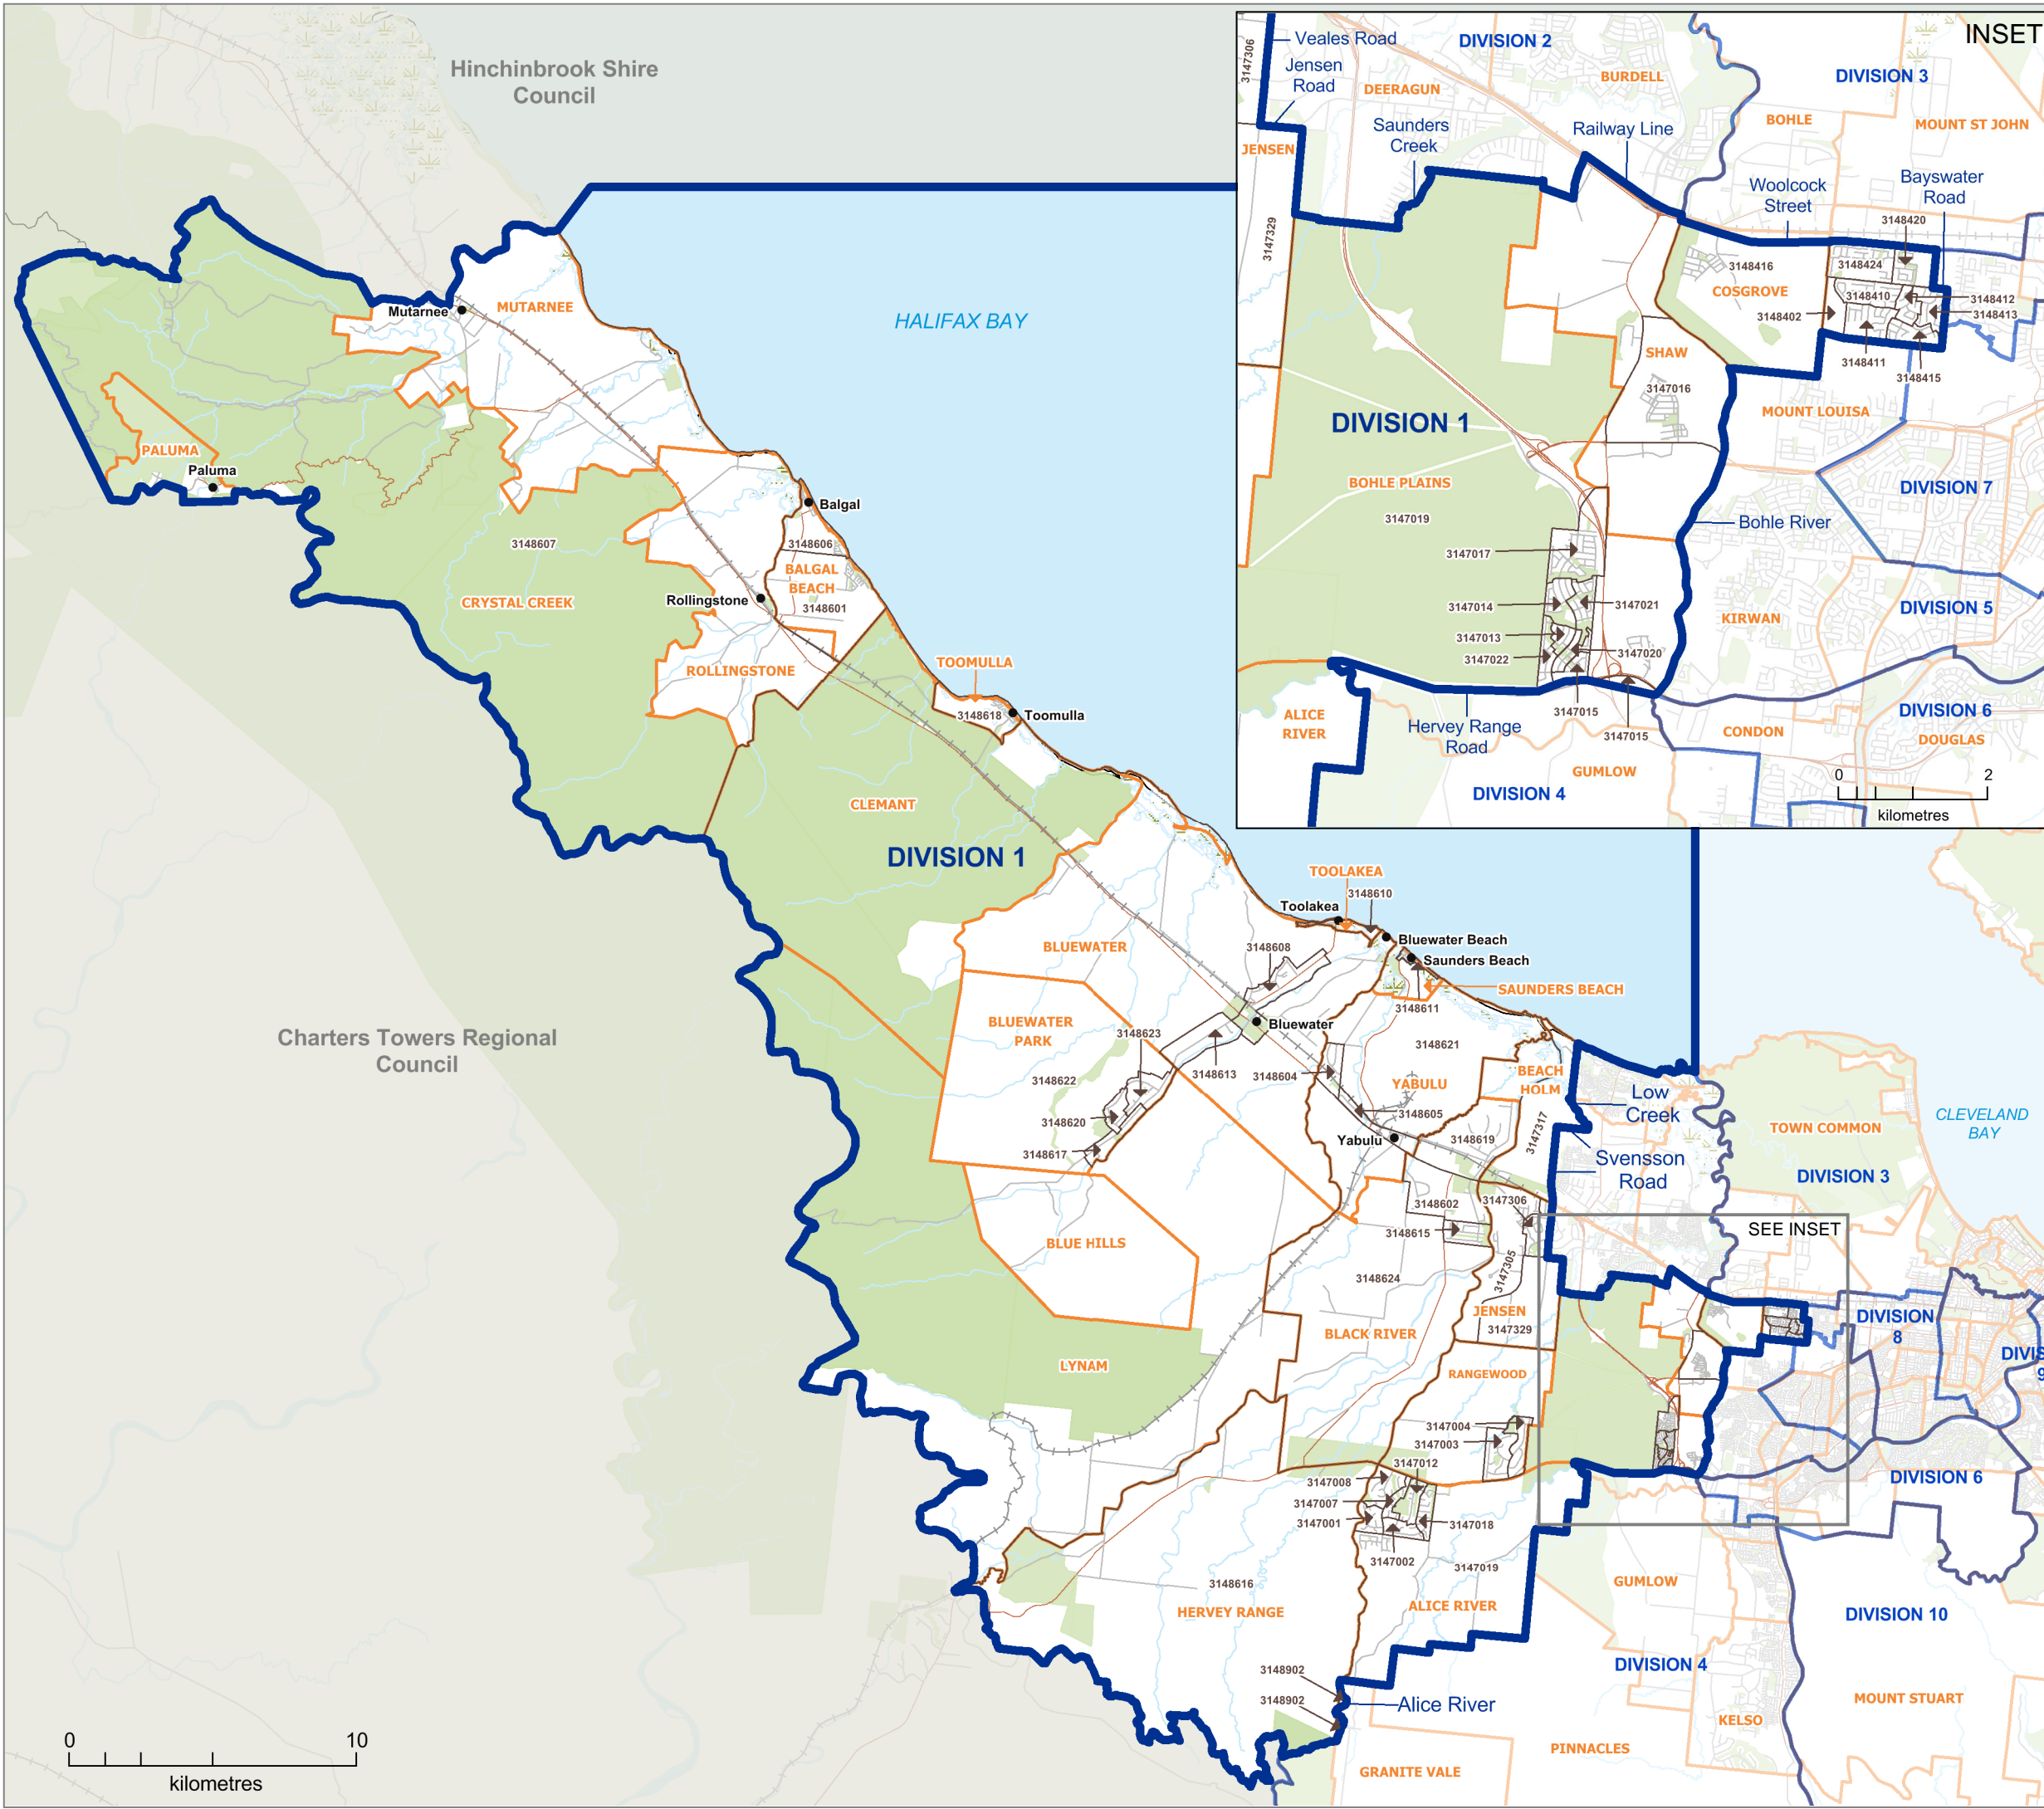

**2019
Local Government Area
Review
TOWNSVILLE CITY
DIVISION 1
Current Division and SA1
Boundaries**

**DIVISION 1
Locality Map**

LEGEND

- Division Boundary
- Suburb Boundary
- SA1 Boundary
- Adjacent Division
- Adjacent Council
- Reserve, Parkland
- Waterbody
- Railway
- Main Road
- Wetland

DISCLAIMER

Statistical Area Level 1 (SA1) data used during compilation sourced from the Australian Bureau of Statistics.

SA1s are spatial units defined in the 2016 ASGS (Australian Statistical Geography Standard).