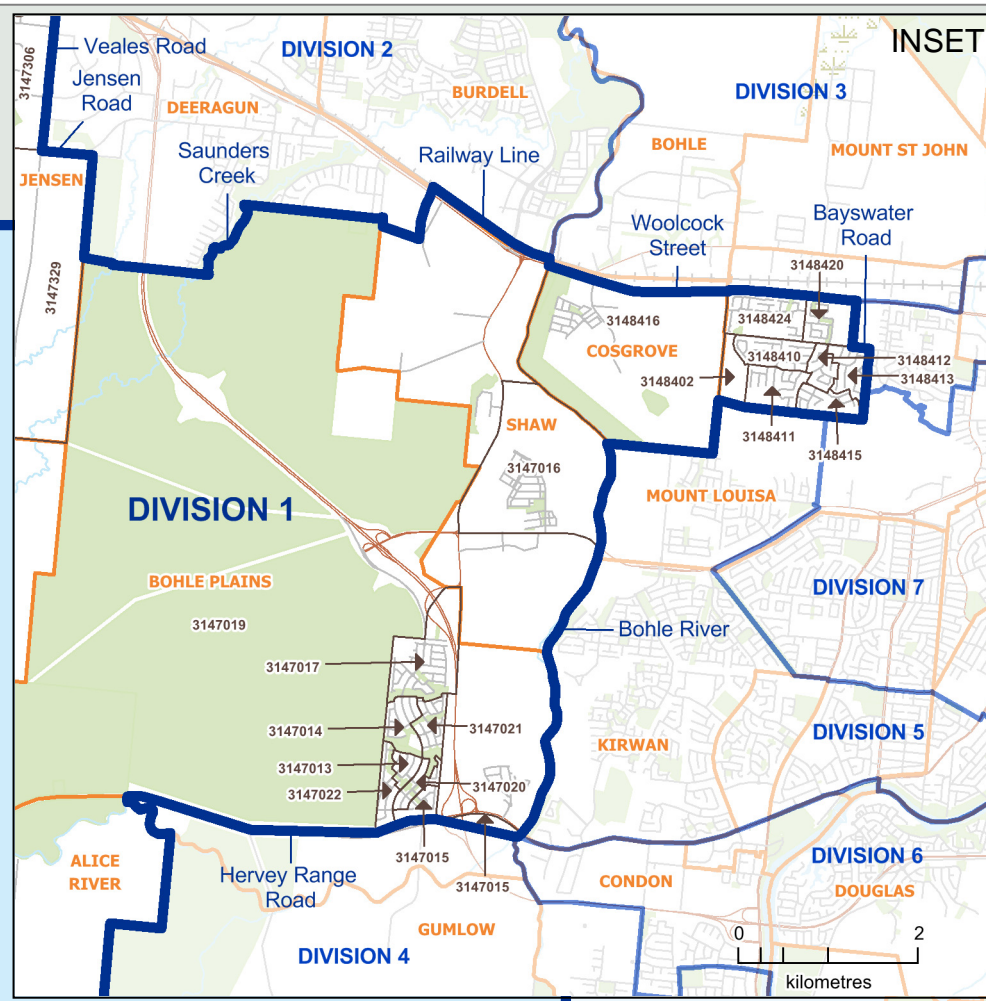

**2019
Local Government Area
Review
TOWNSVILLE CITY
DIVISION 1
Current Division and SA1
Boundaries**

**DIVISION 1
Locality Map**

LEGEND

- Division Boundary
- Suburb Boundary
- SA1 Boundary
- Adjacent Division
- Adjacent Council
- Reserve, Parkland
- Waterbody
- Railway
- Main Road
- Wetland

DISCLAIMER

Statistical Area Level 1 (SA1) data used during compilation sourced from the Australian Bureau of Statistics.

SA1s are spatial units defined in the 2016 ASGS (Australian Statistical Geography Standard).