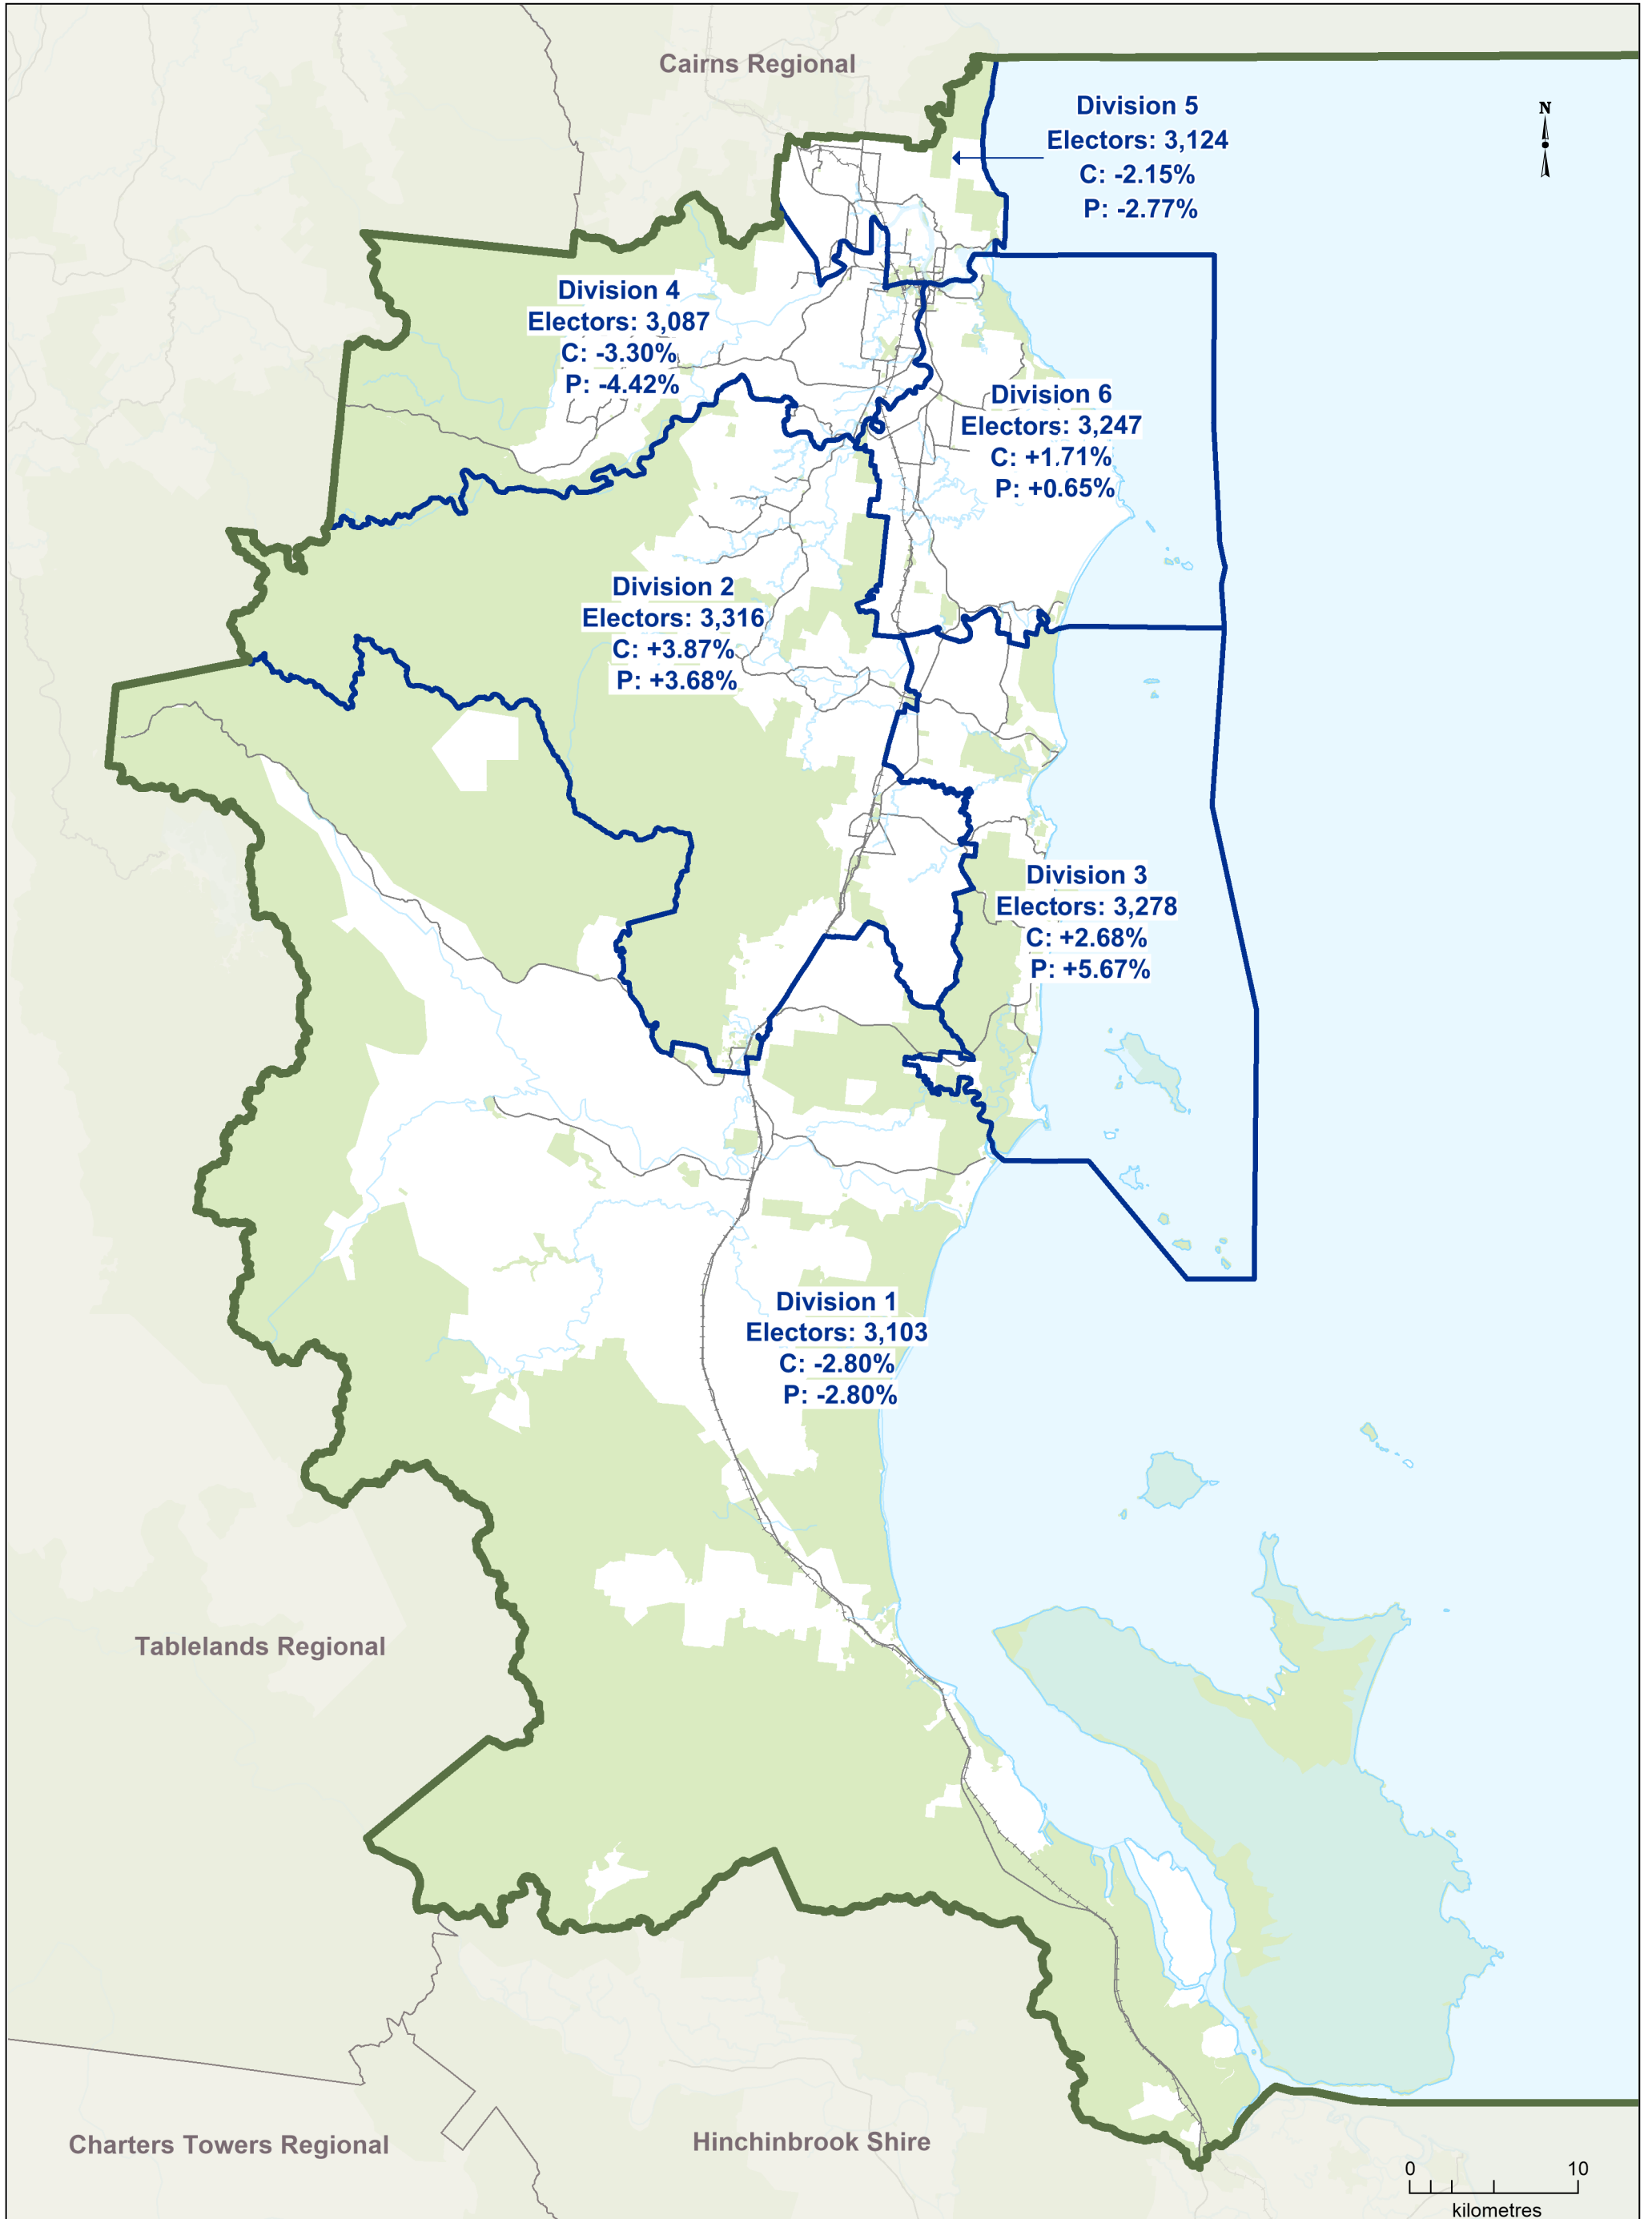

CASSOWARY COAST REGIONAL Final Electoral Divisions

Council Boundary
 Final Division Boundary
 Adjacent Council
 Park/Reserve
 Watercourse/Waterbody
 Major Roadway