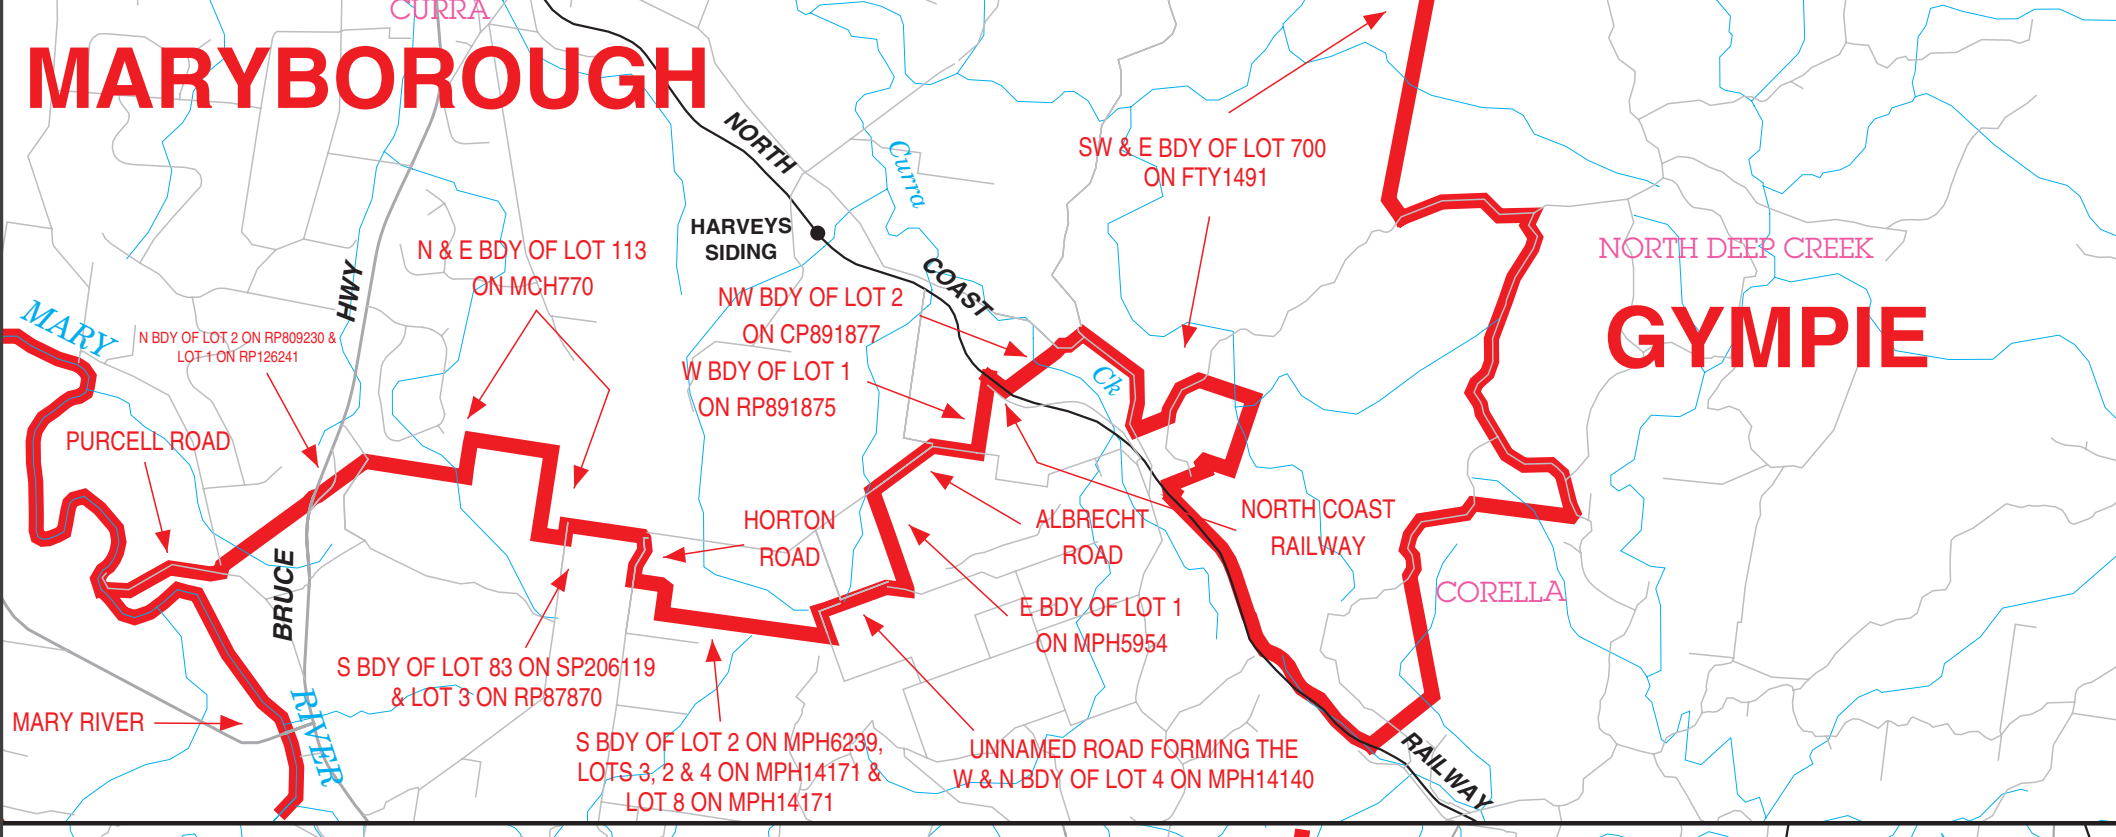

INSET A

HERVEY BAY

MARYBOROUGH

GYMPIE

MARYBOROUGH

SEE INSET A

GYMPIE

NOOSA

CALLIDE

NANANGO

NICKLIN

Electoral Act 1992
MAP SHOWING THE BOUNDARY FOR THE
QUEENSLAND ELECTORAL DISTRICT OF
GYMPIE

Boundary of Electoral District shown thus

© The State of Queensland, Department of Natural Resources and Water, 2008

GYMPIE