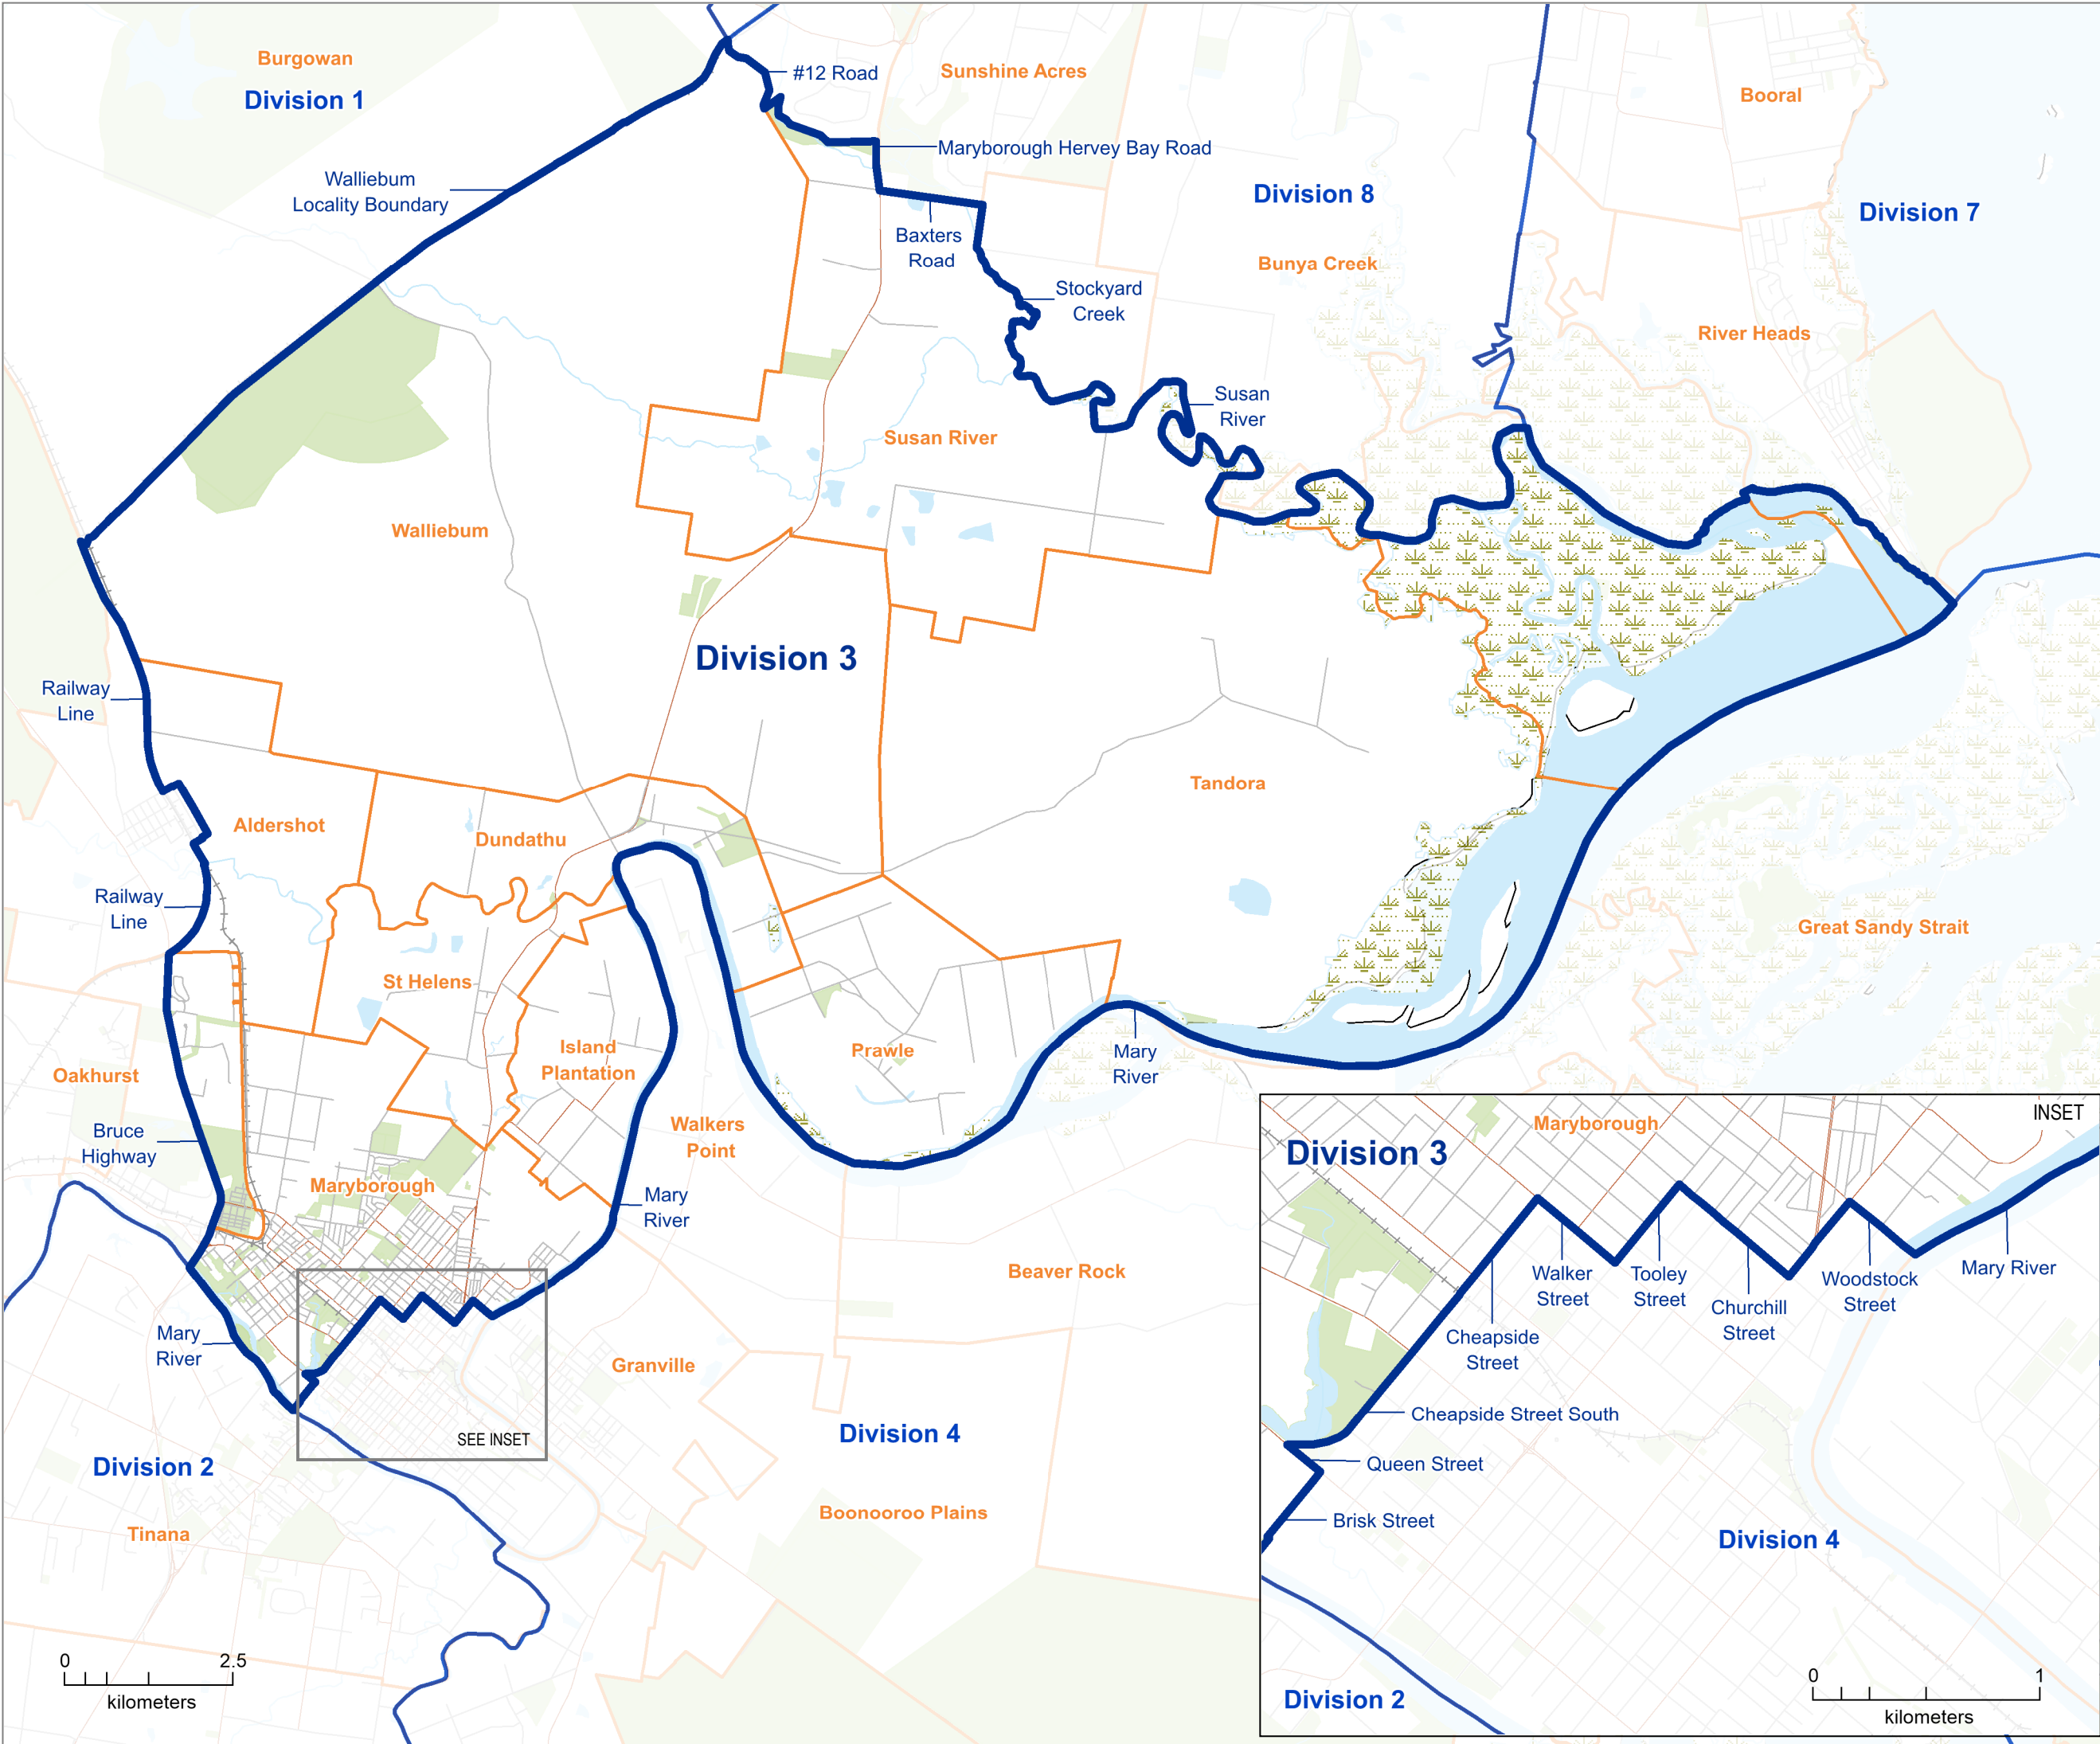

This product was created using datasets from various authoritative sources, and is intended as a guide only to display final divisional boundaries.

The digital GIS data is available FREE to download from Queensland Spatial Catalogue, or Qspatial, at <http://qldspatial.information.qld.gov.au>

© The State of Queensland - 2019 (Department of Natural Resources, Mines and Energy)
© Electoral Commission of Queensland 2019
Creative Commons (CC BY)

SEE INSET