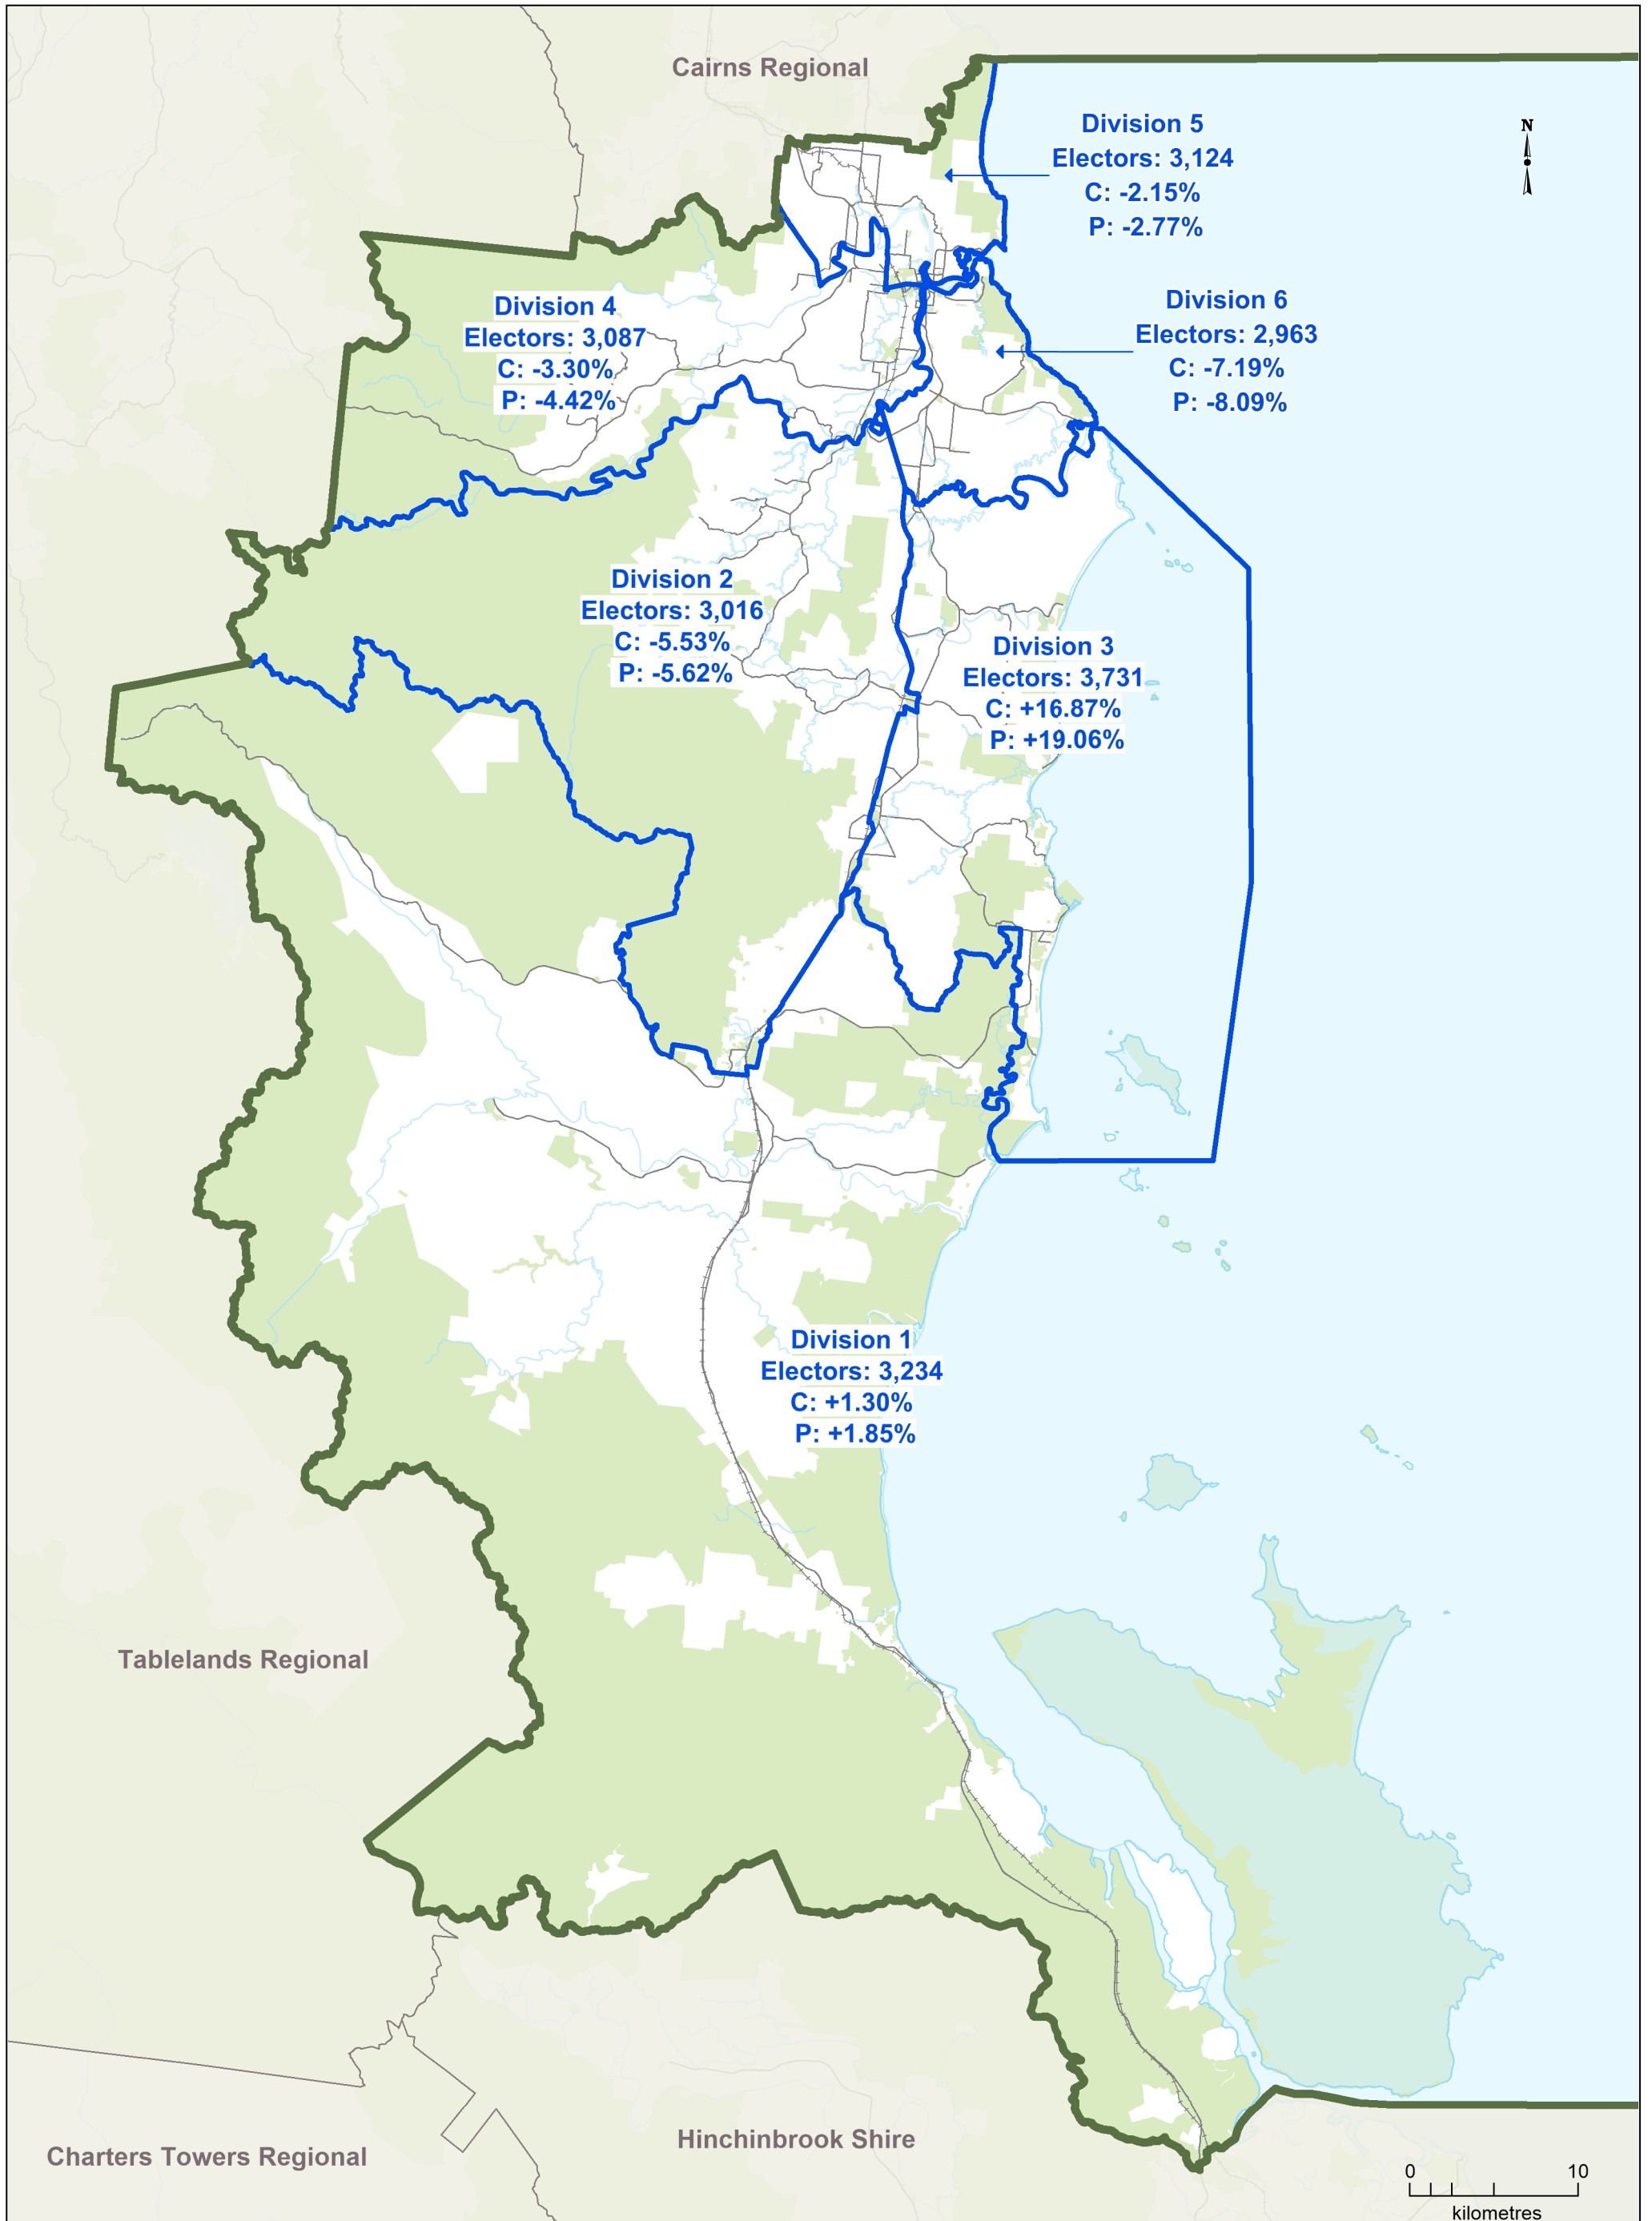

# CASSOWARY COAST REGIONAL Existing Electoral Divisions

Council Boundary
  Existing Division Boundary
  Adjacent Council
  Park/Reserve
  Watercourse/Waterbody
  Major Roadway