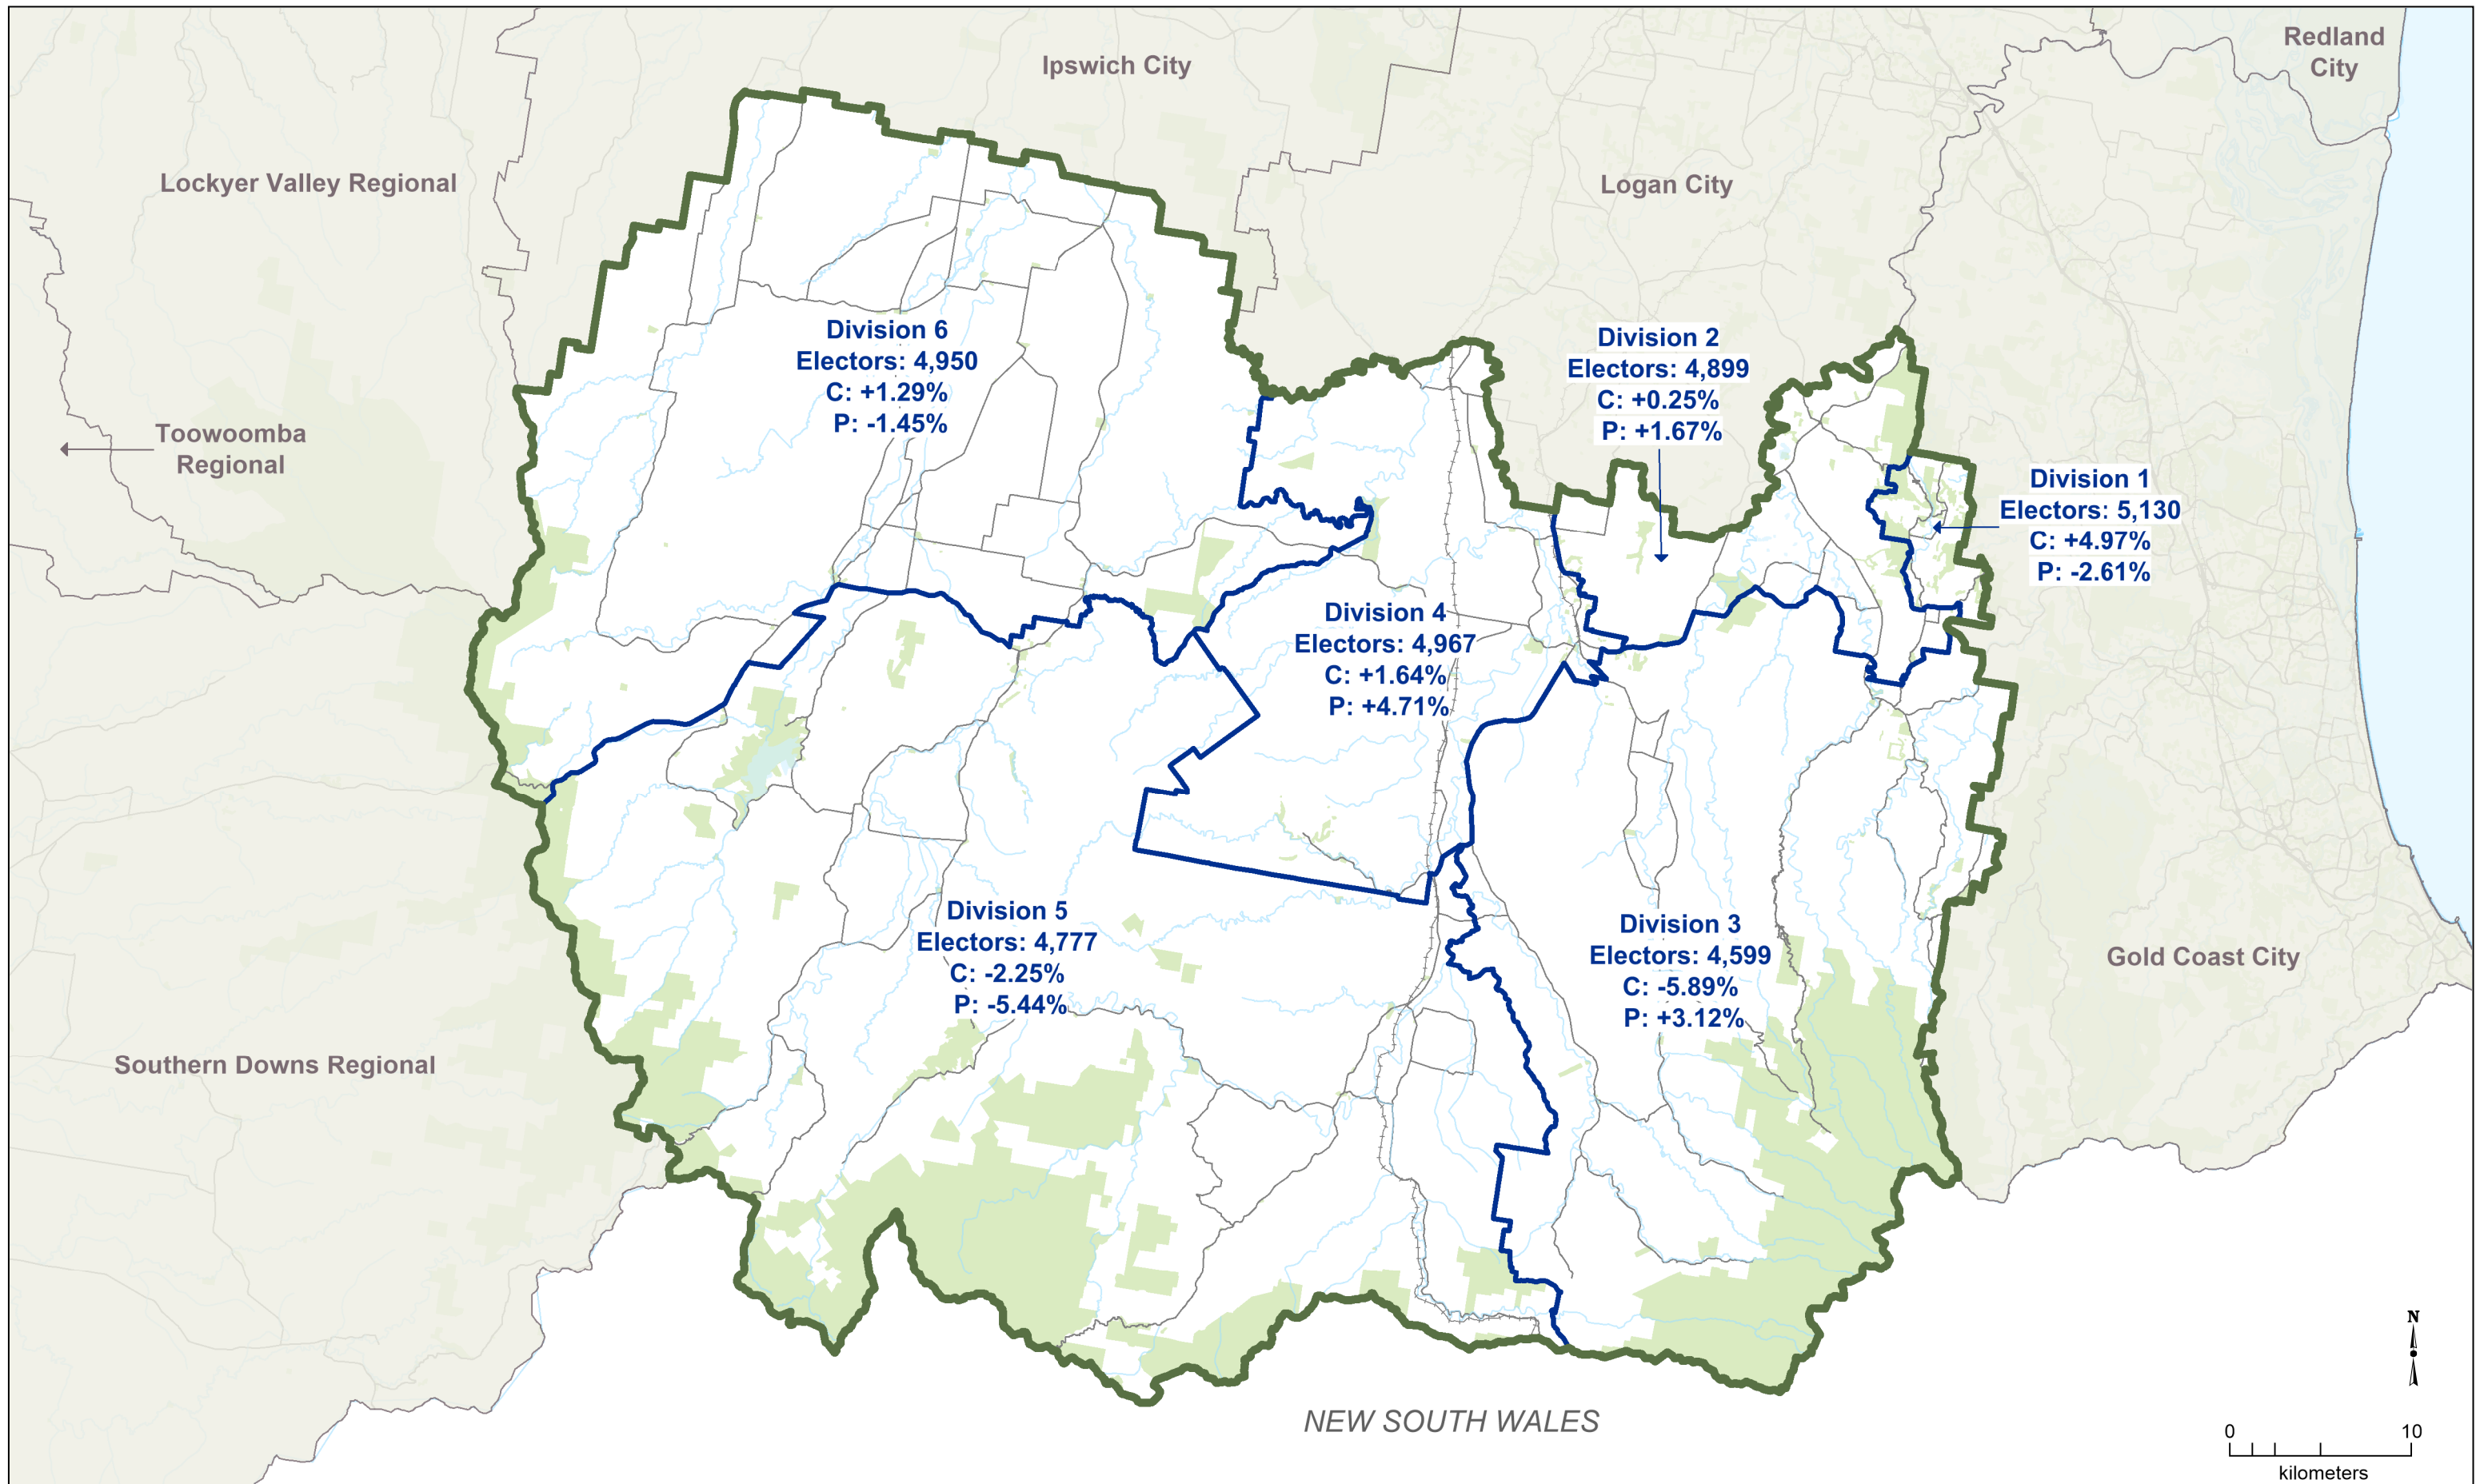

SCENIC RIM REGIONAL Final Electoral Divisions

- Council Boundary
- Final Division Boundary
- Adjacent Council
- Park/Reserve
- Watercourse/Waterbody
- Major Roadway

This product was created using datasets from various authoritative sources, and is intended as a guide only to display current divisional boundaries. The digital GIS data is available FREE to download from Queensland Spatial Catalogue, or Qspatial, at <http://qldspatial.information.qld.gov.au>
 © The State of Queensland - 2019 (Department of Natural Resources, Mines and Energy), © Electoral Commission of Queensland 2019, Creative Commons (CC BY)