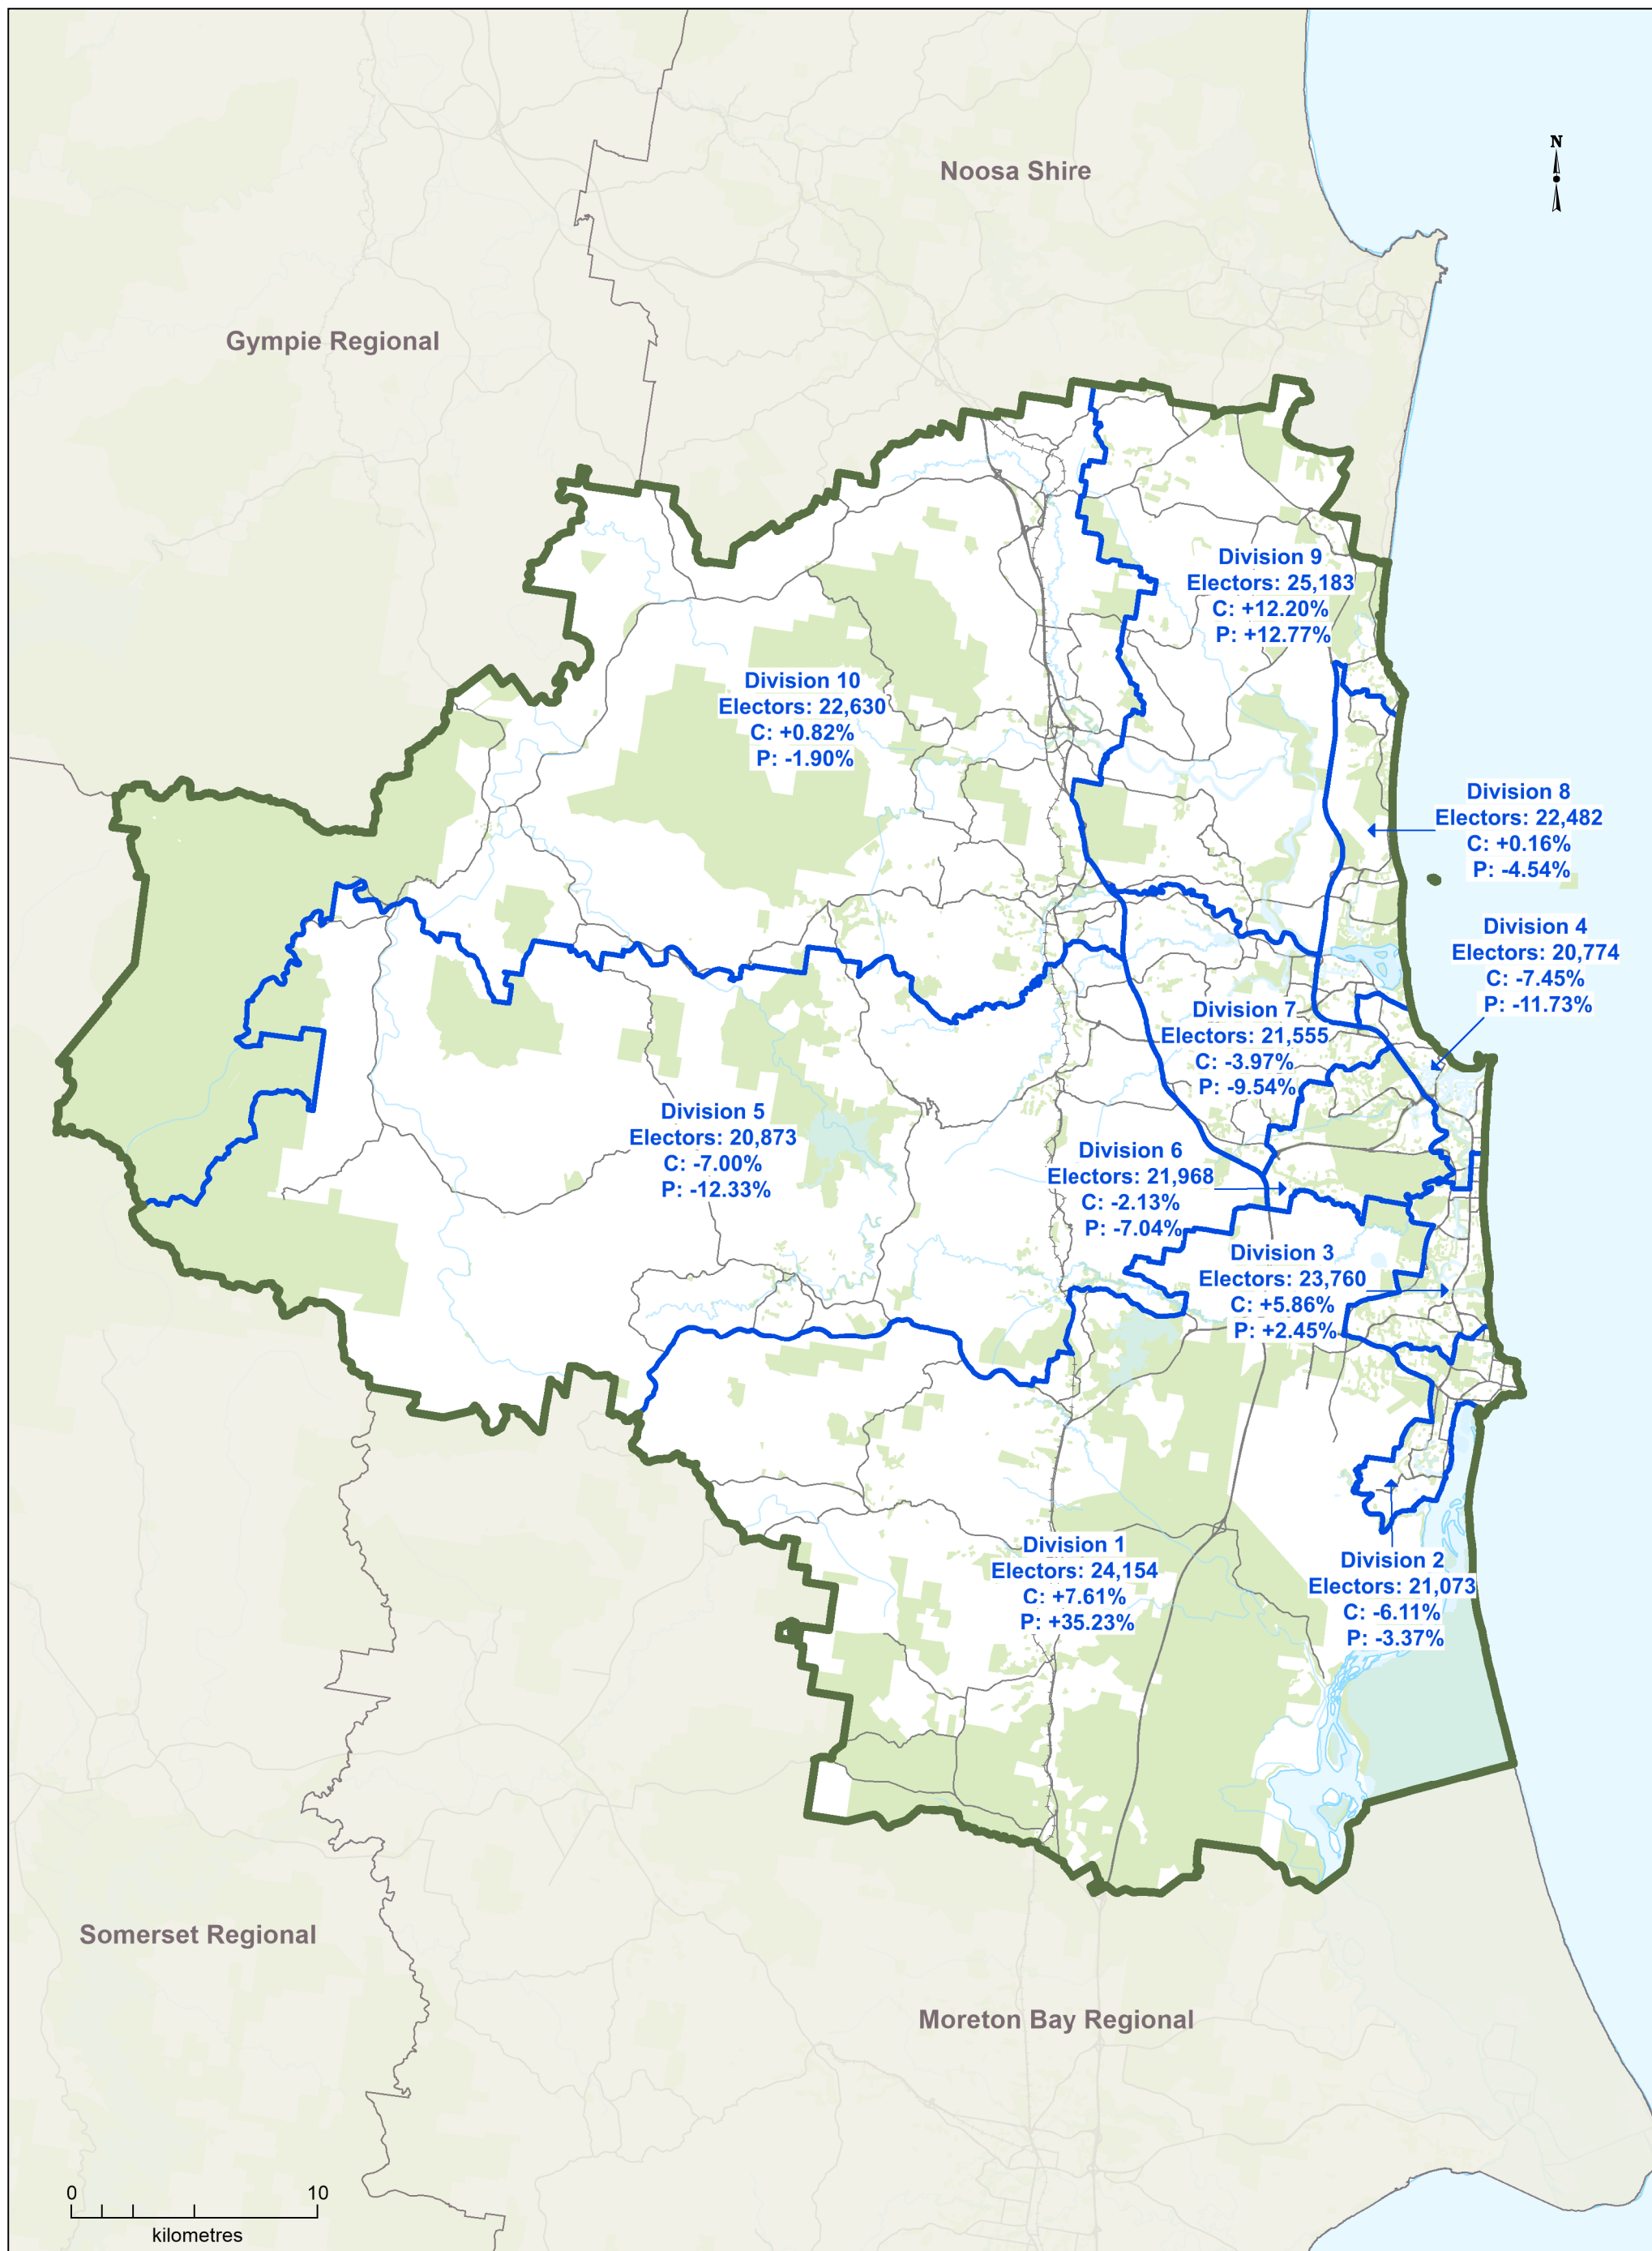

SUNSHINE COAST REGIONAL Existing Electoral Divisions

Council Boundary
 Existing Division Boundary
 Adjacent Council
 Park/Reserve
 Watercourse/Waterbody
 Major Roadway