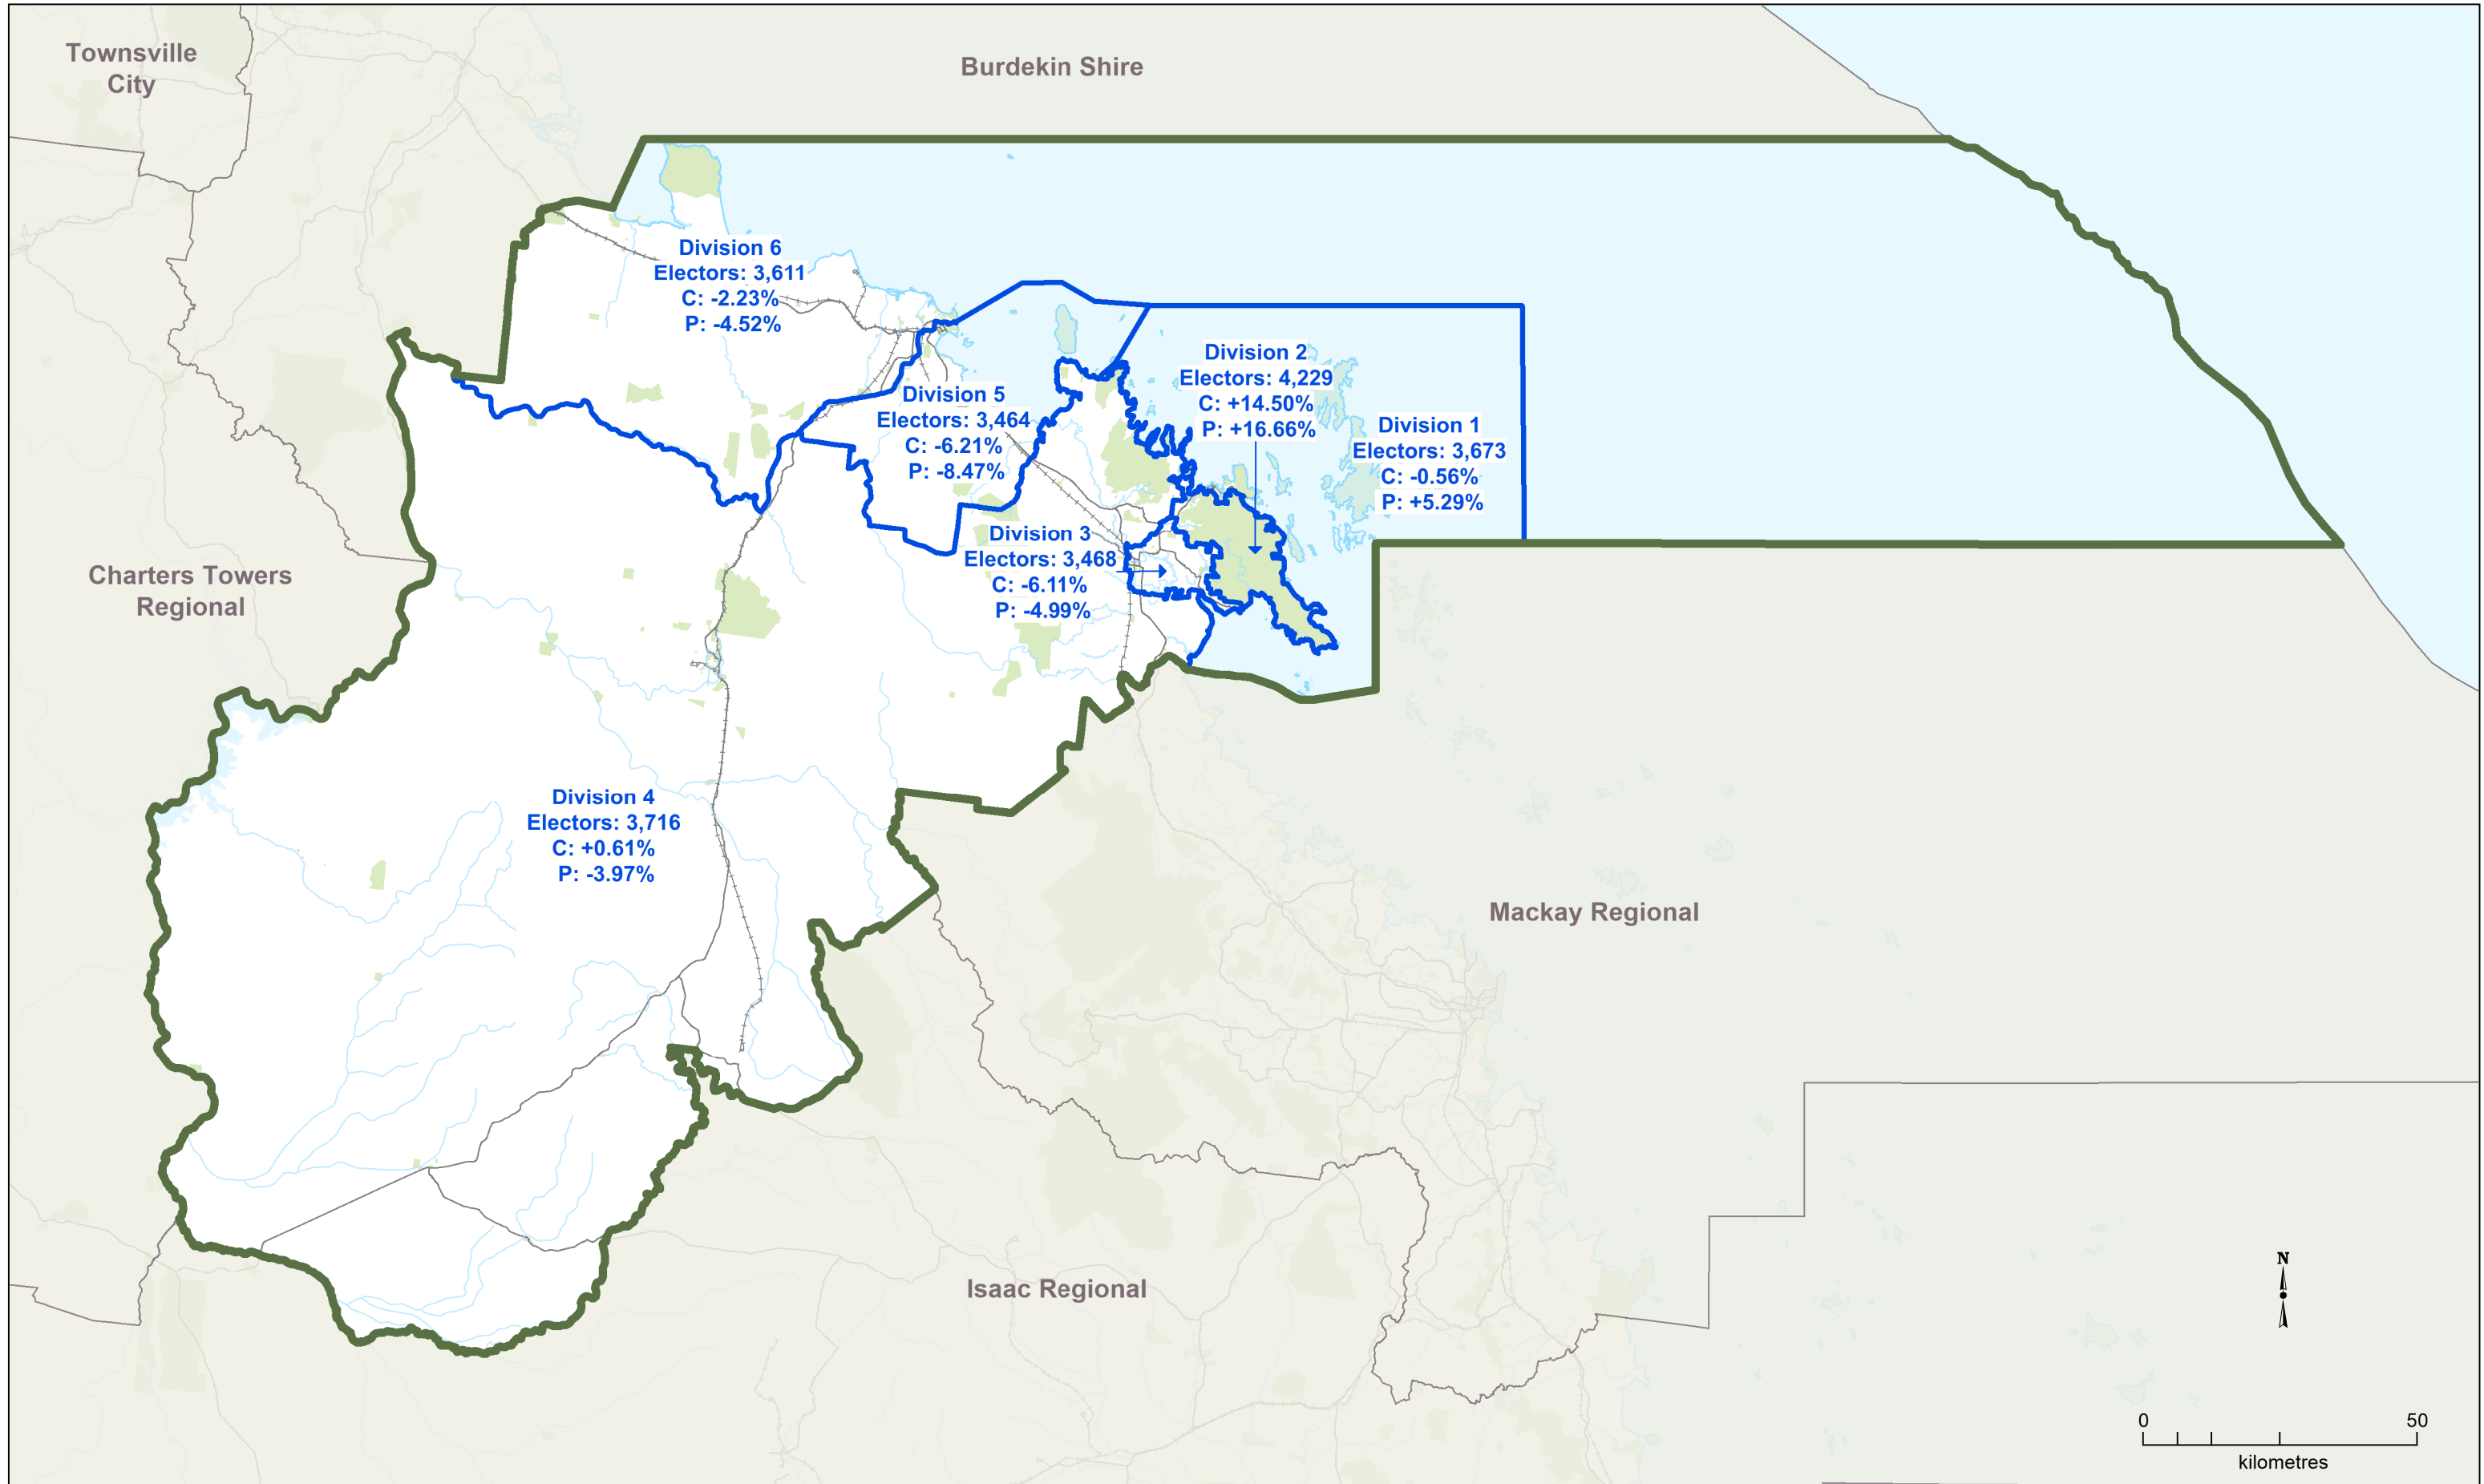

WHITSUNDAY REGIONAL

Existing Electoral Divisions

Council Boundary
 Existing Division Boundary
 Adjacent Council
 Park/Reserve
 Watercourse/Waterbody
 Major Roadway