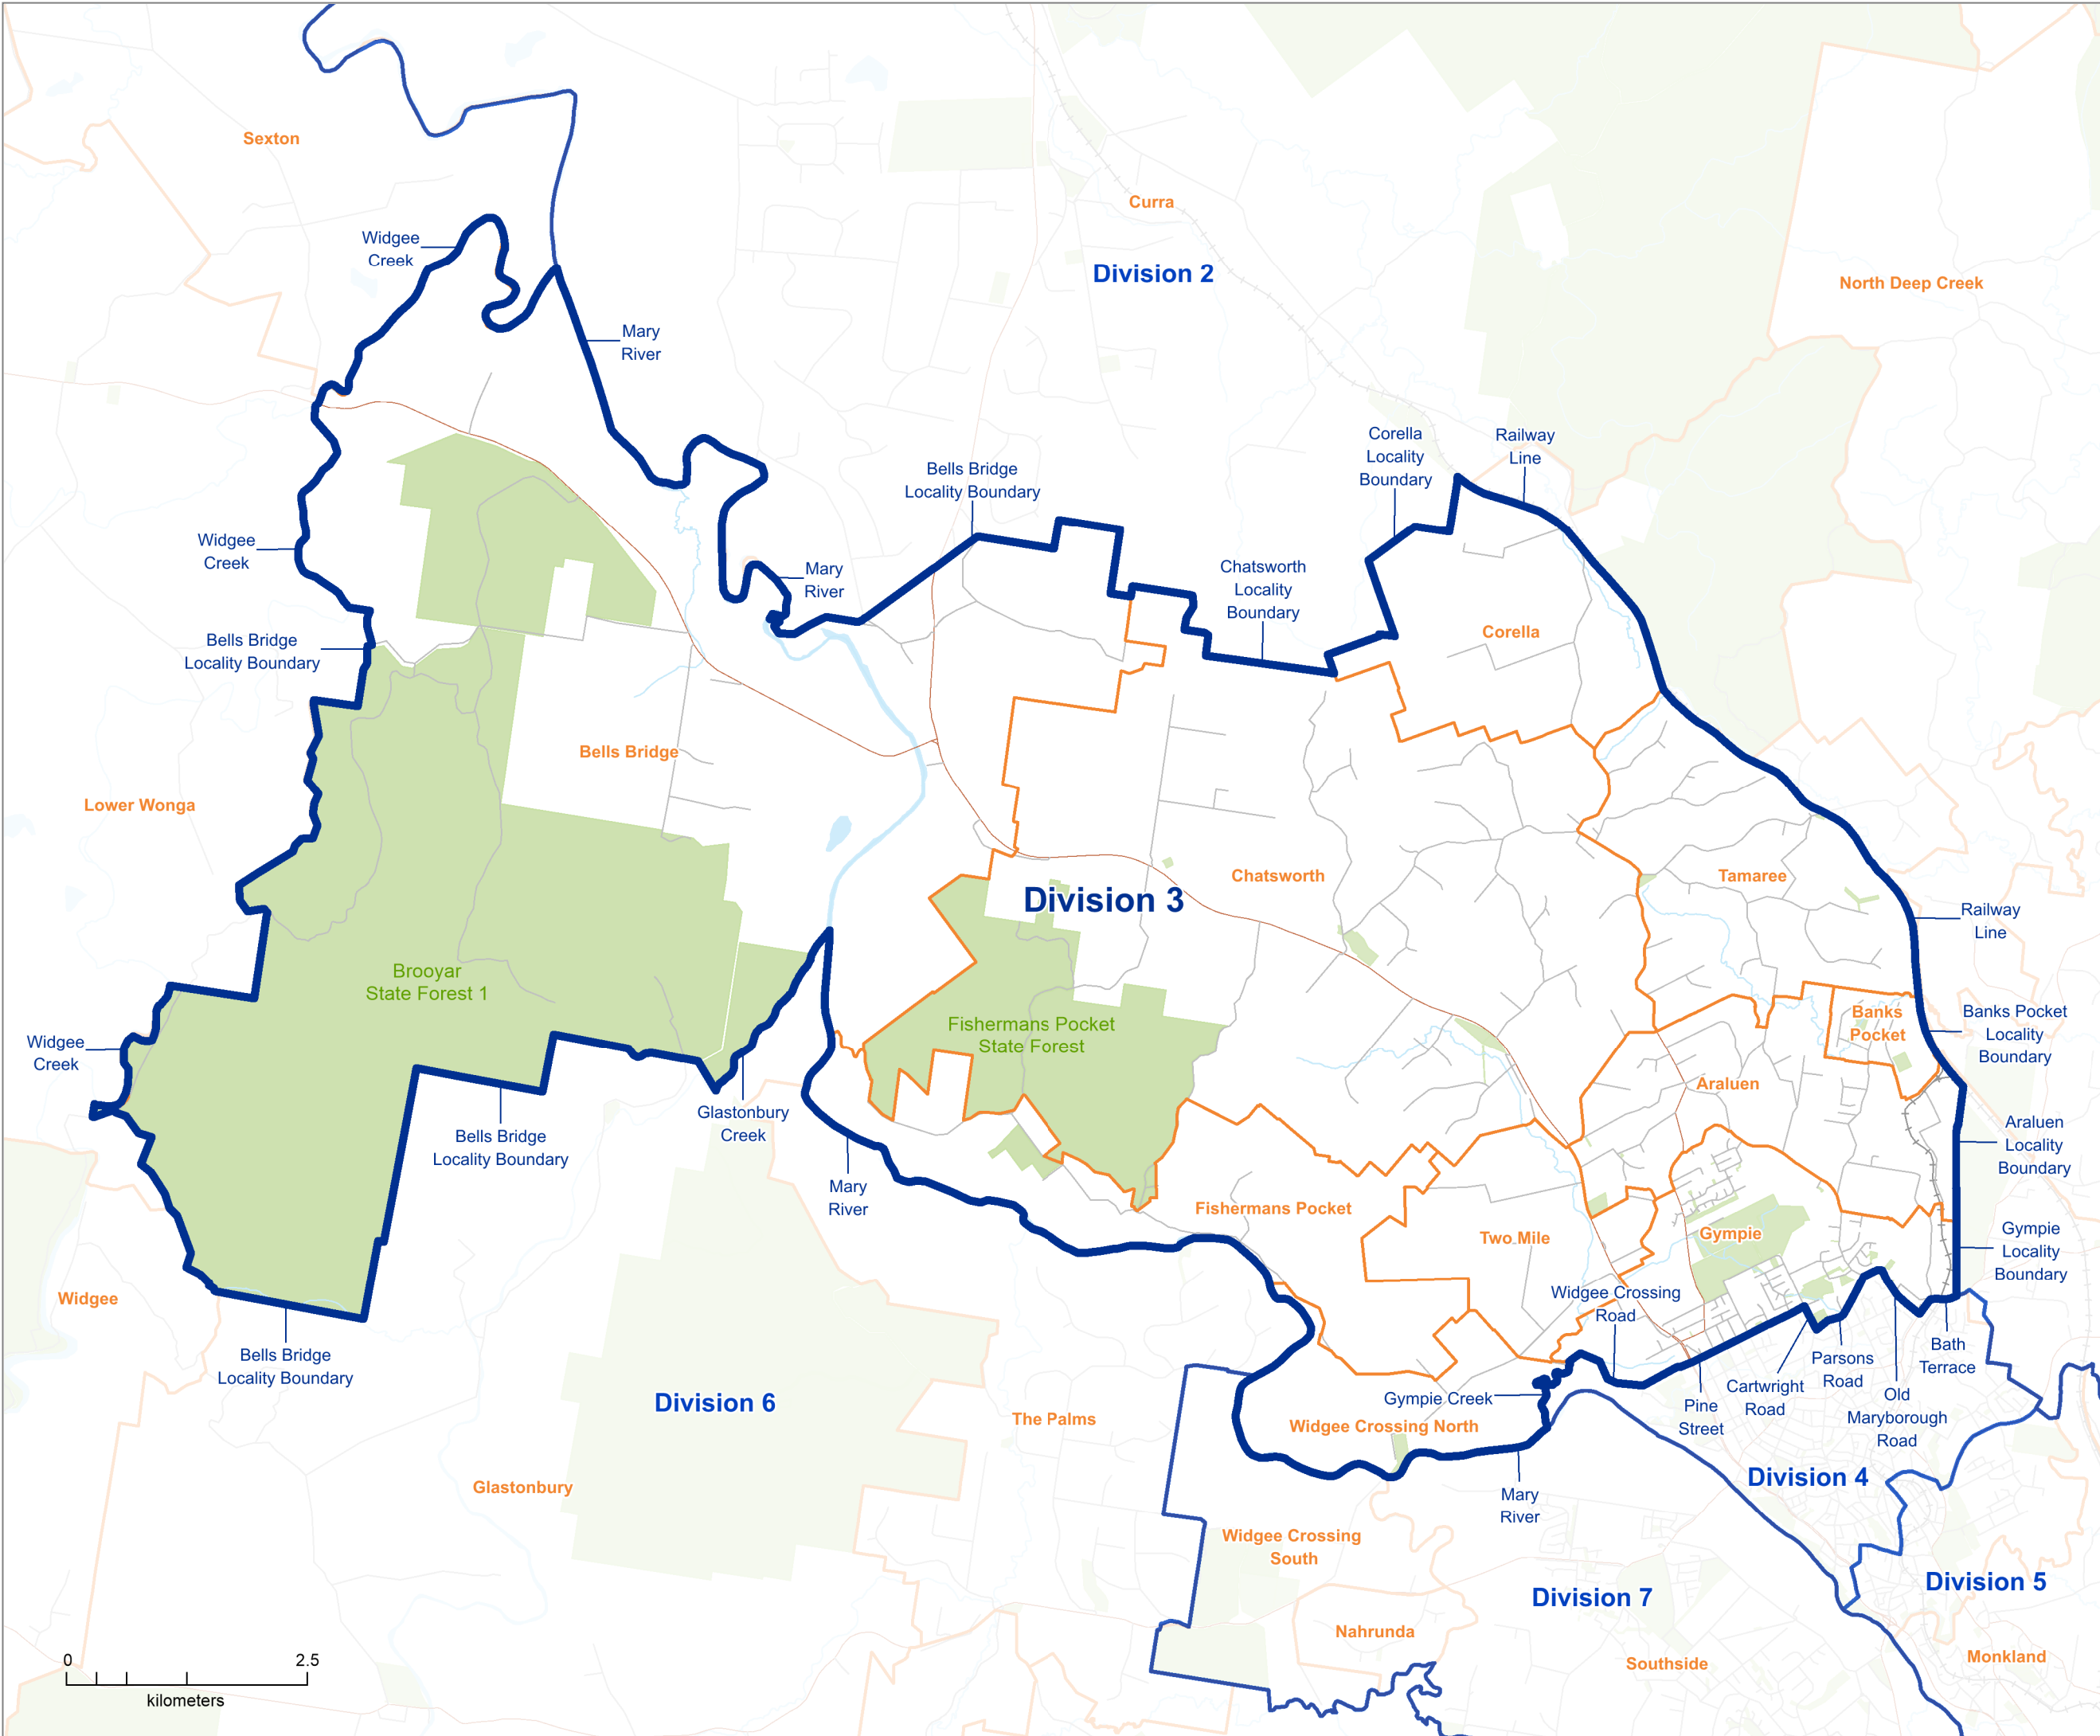

2019
Local Government Area
Divisional Boundary
Review

FINAL DIVISIONAL
BOUNDARIES

GYMPIE REGIONAL
Division 3

LEGEND

-  Final Division Boundary
-  Final Adjacent Division
-  Locality Boundary
-  Adjacent Council
-  Reserve, Parkland
-  Waterbody
-  Railway Line
-  Main Road
-  Wetland

Location Map
Division 3

This product was created using datasets from various authoritative sources, and is intended as a guide only to display final divisional boundaries.

The digital GIS data is available FREE to download from Queensland Spatial Catalogue, or Qspatial, at <http://qldspatial.information.qld.gov.au>

© The State of Queensland - 2019 (Department of Natural Resources, Mines and Energy)
© Electoral Commission of Queensland 2019
Creative Commons (CC BY)

0 2.5
kilometers