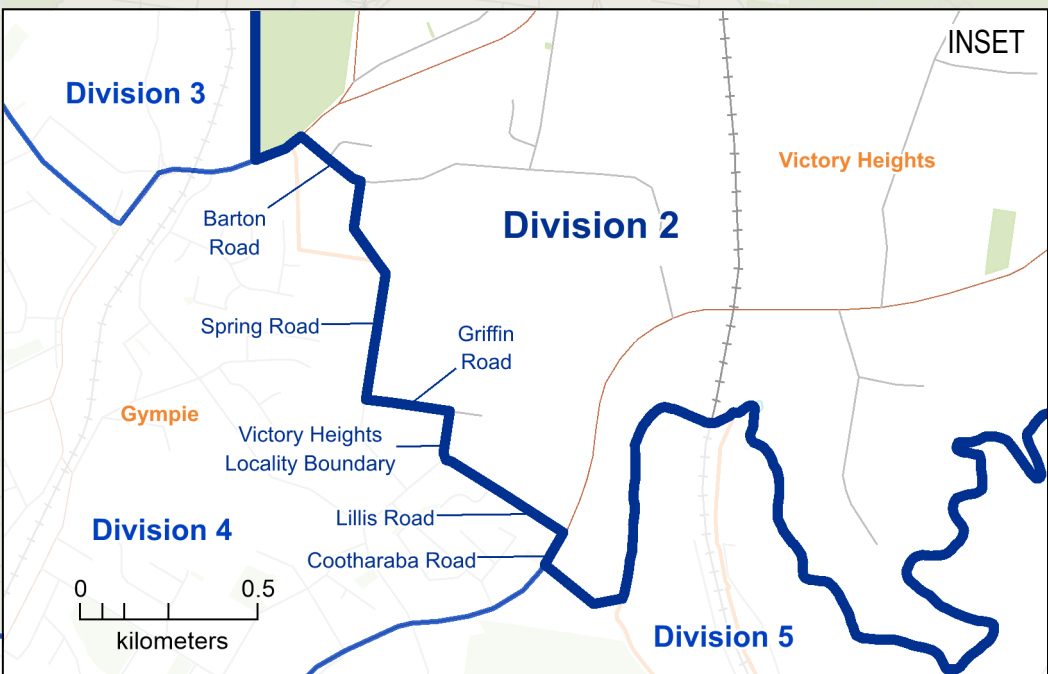

This product was created using datasets from various authoritative sources, and is intended as a guide only to display final divisional boundaries.

The digital GIS data is available FREE to download from Queensland Spatial Catalogue, or Qspatial, at <http://qldspatial.information.qld.gov.au>

© The State of Queensland - 2019 (Department of Natural Resources, Mines and Energy)
© Electoral Commission of Queensland 2019
Creative Commons (CC BY)