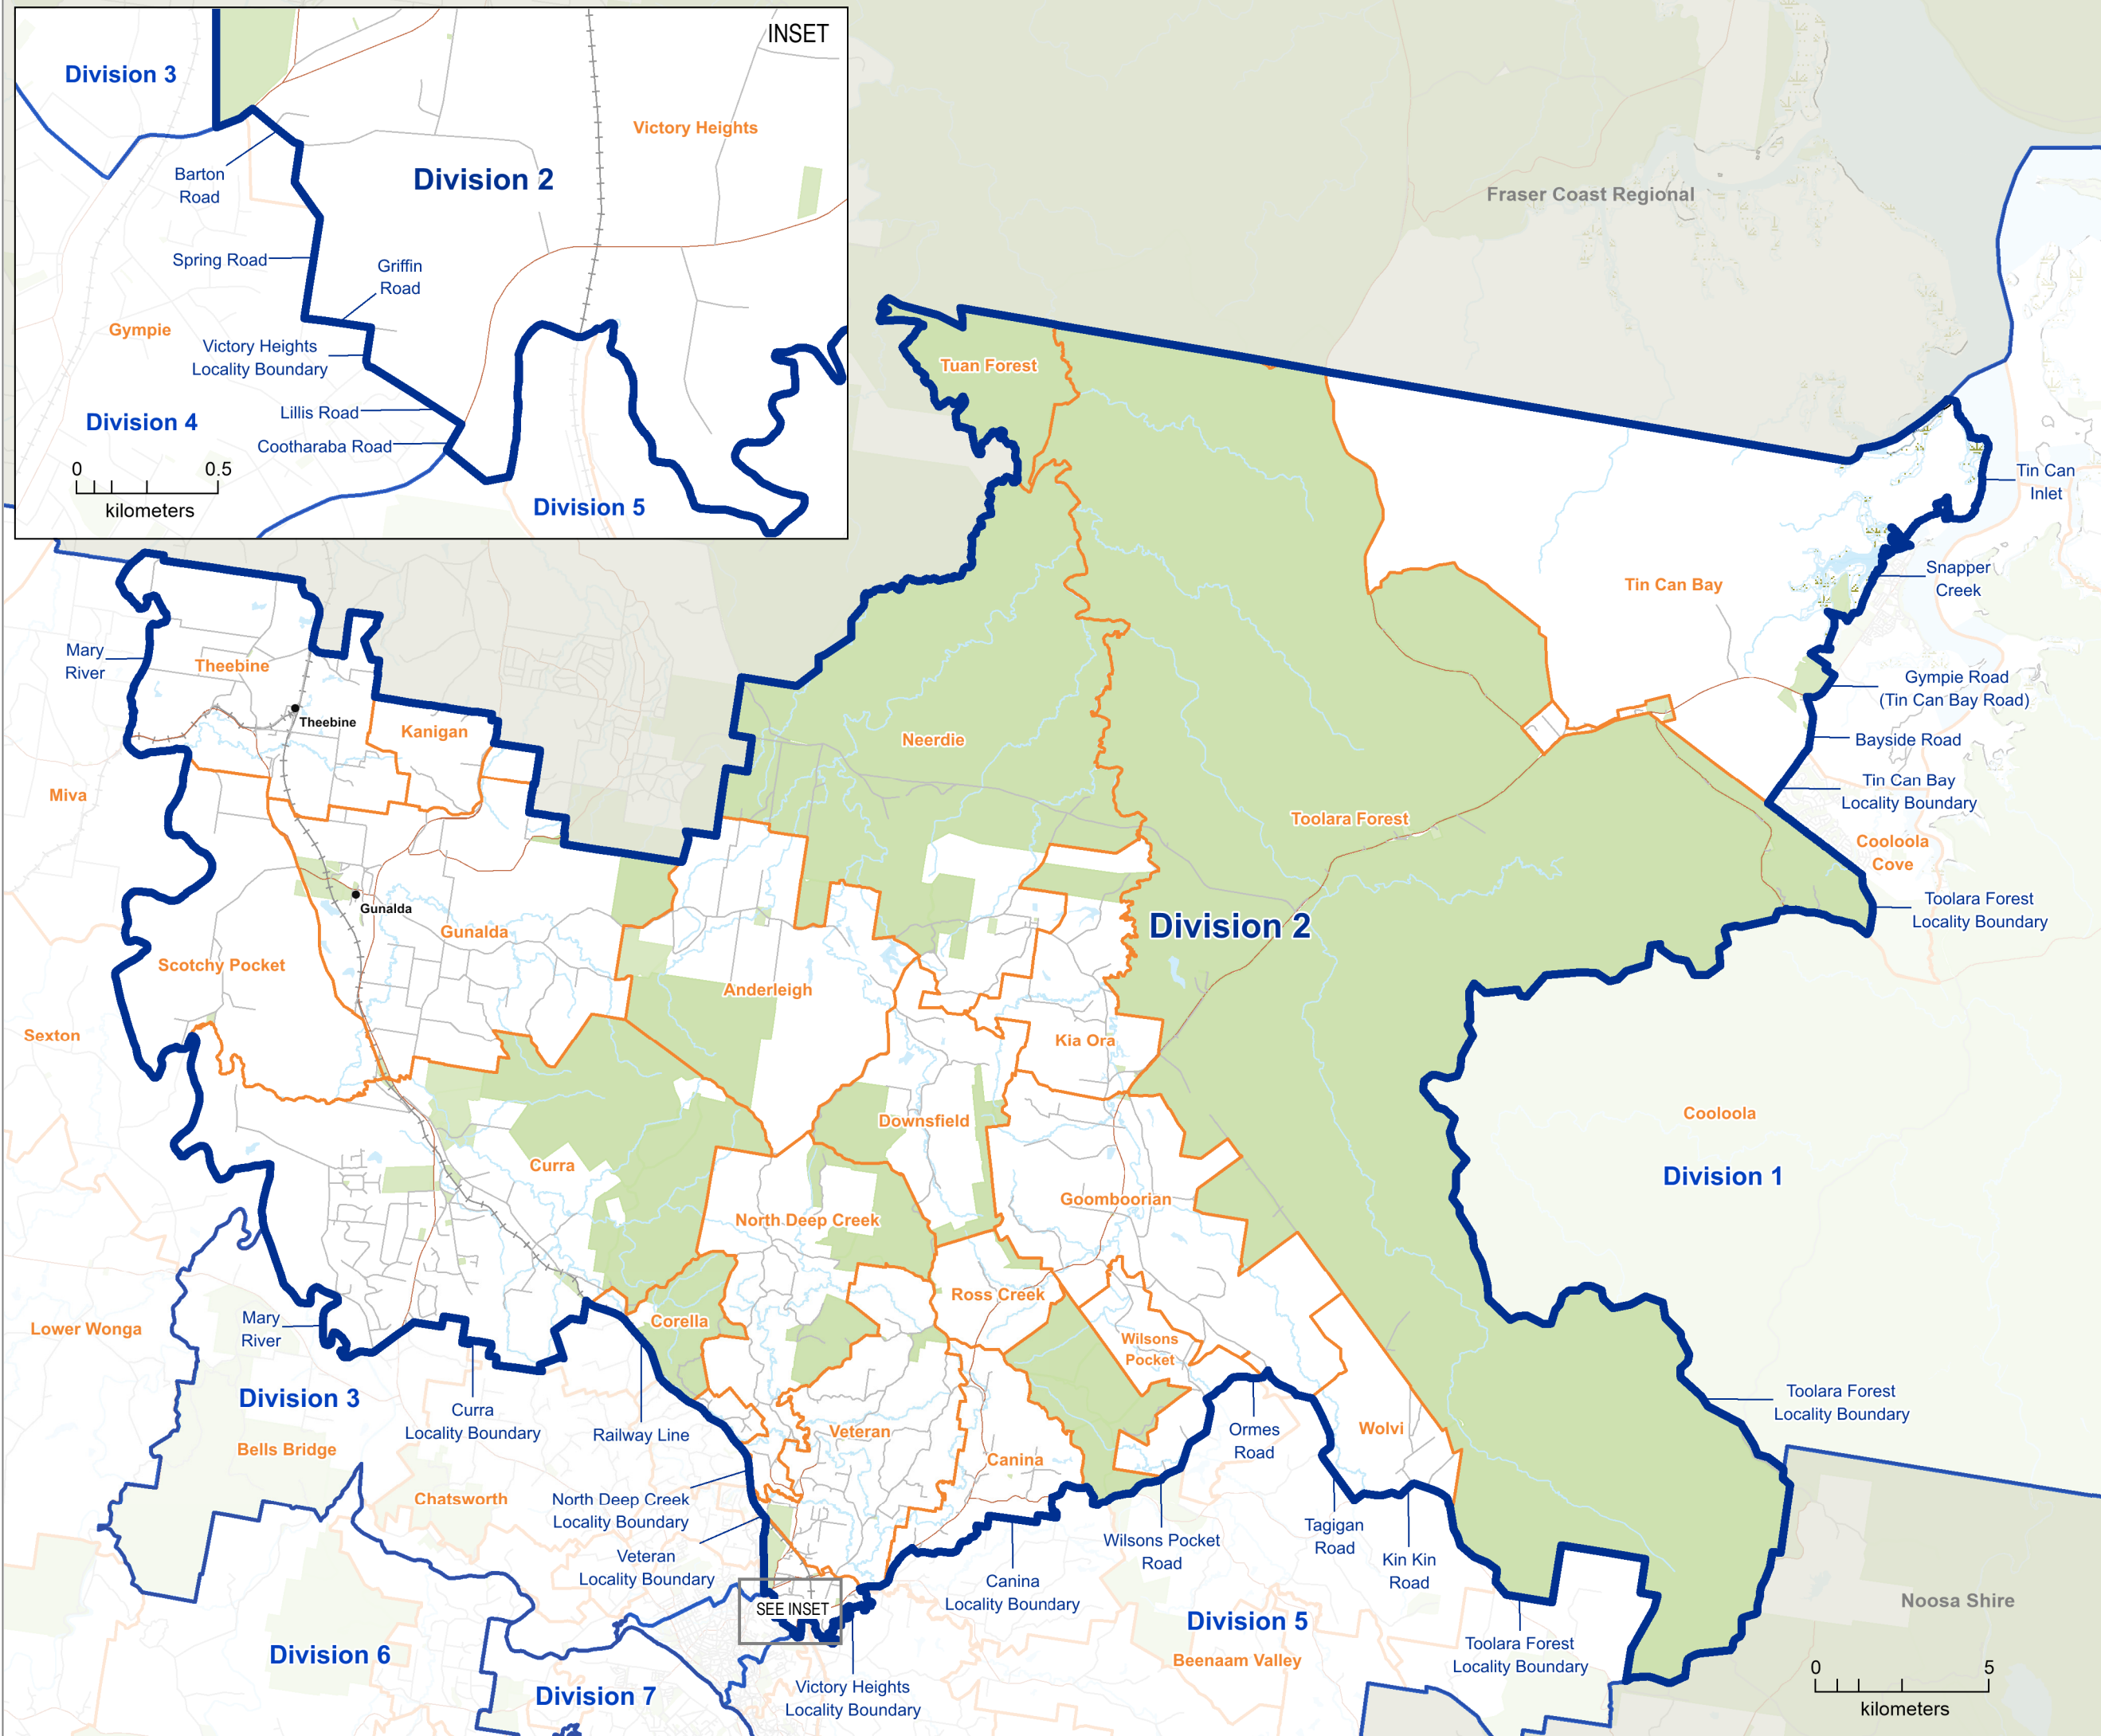

This product was created using datasets from various authoritative sources, and is intended as a guide only to display final divisional boundaries.

The digital GIS data is available FREE to download from Queensland Spatial Catalogue, or Qspatial, at <http://qldspatial.information.qld.gov.au>

© The State of Queensland - 2019 (Department of Natural Resources, Mines and Energy)
© Electoral Commission of Queensland 2019
Creative Commons (CC BY)