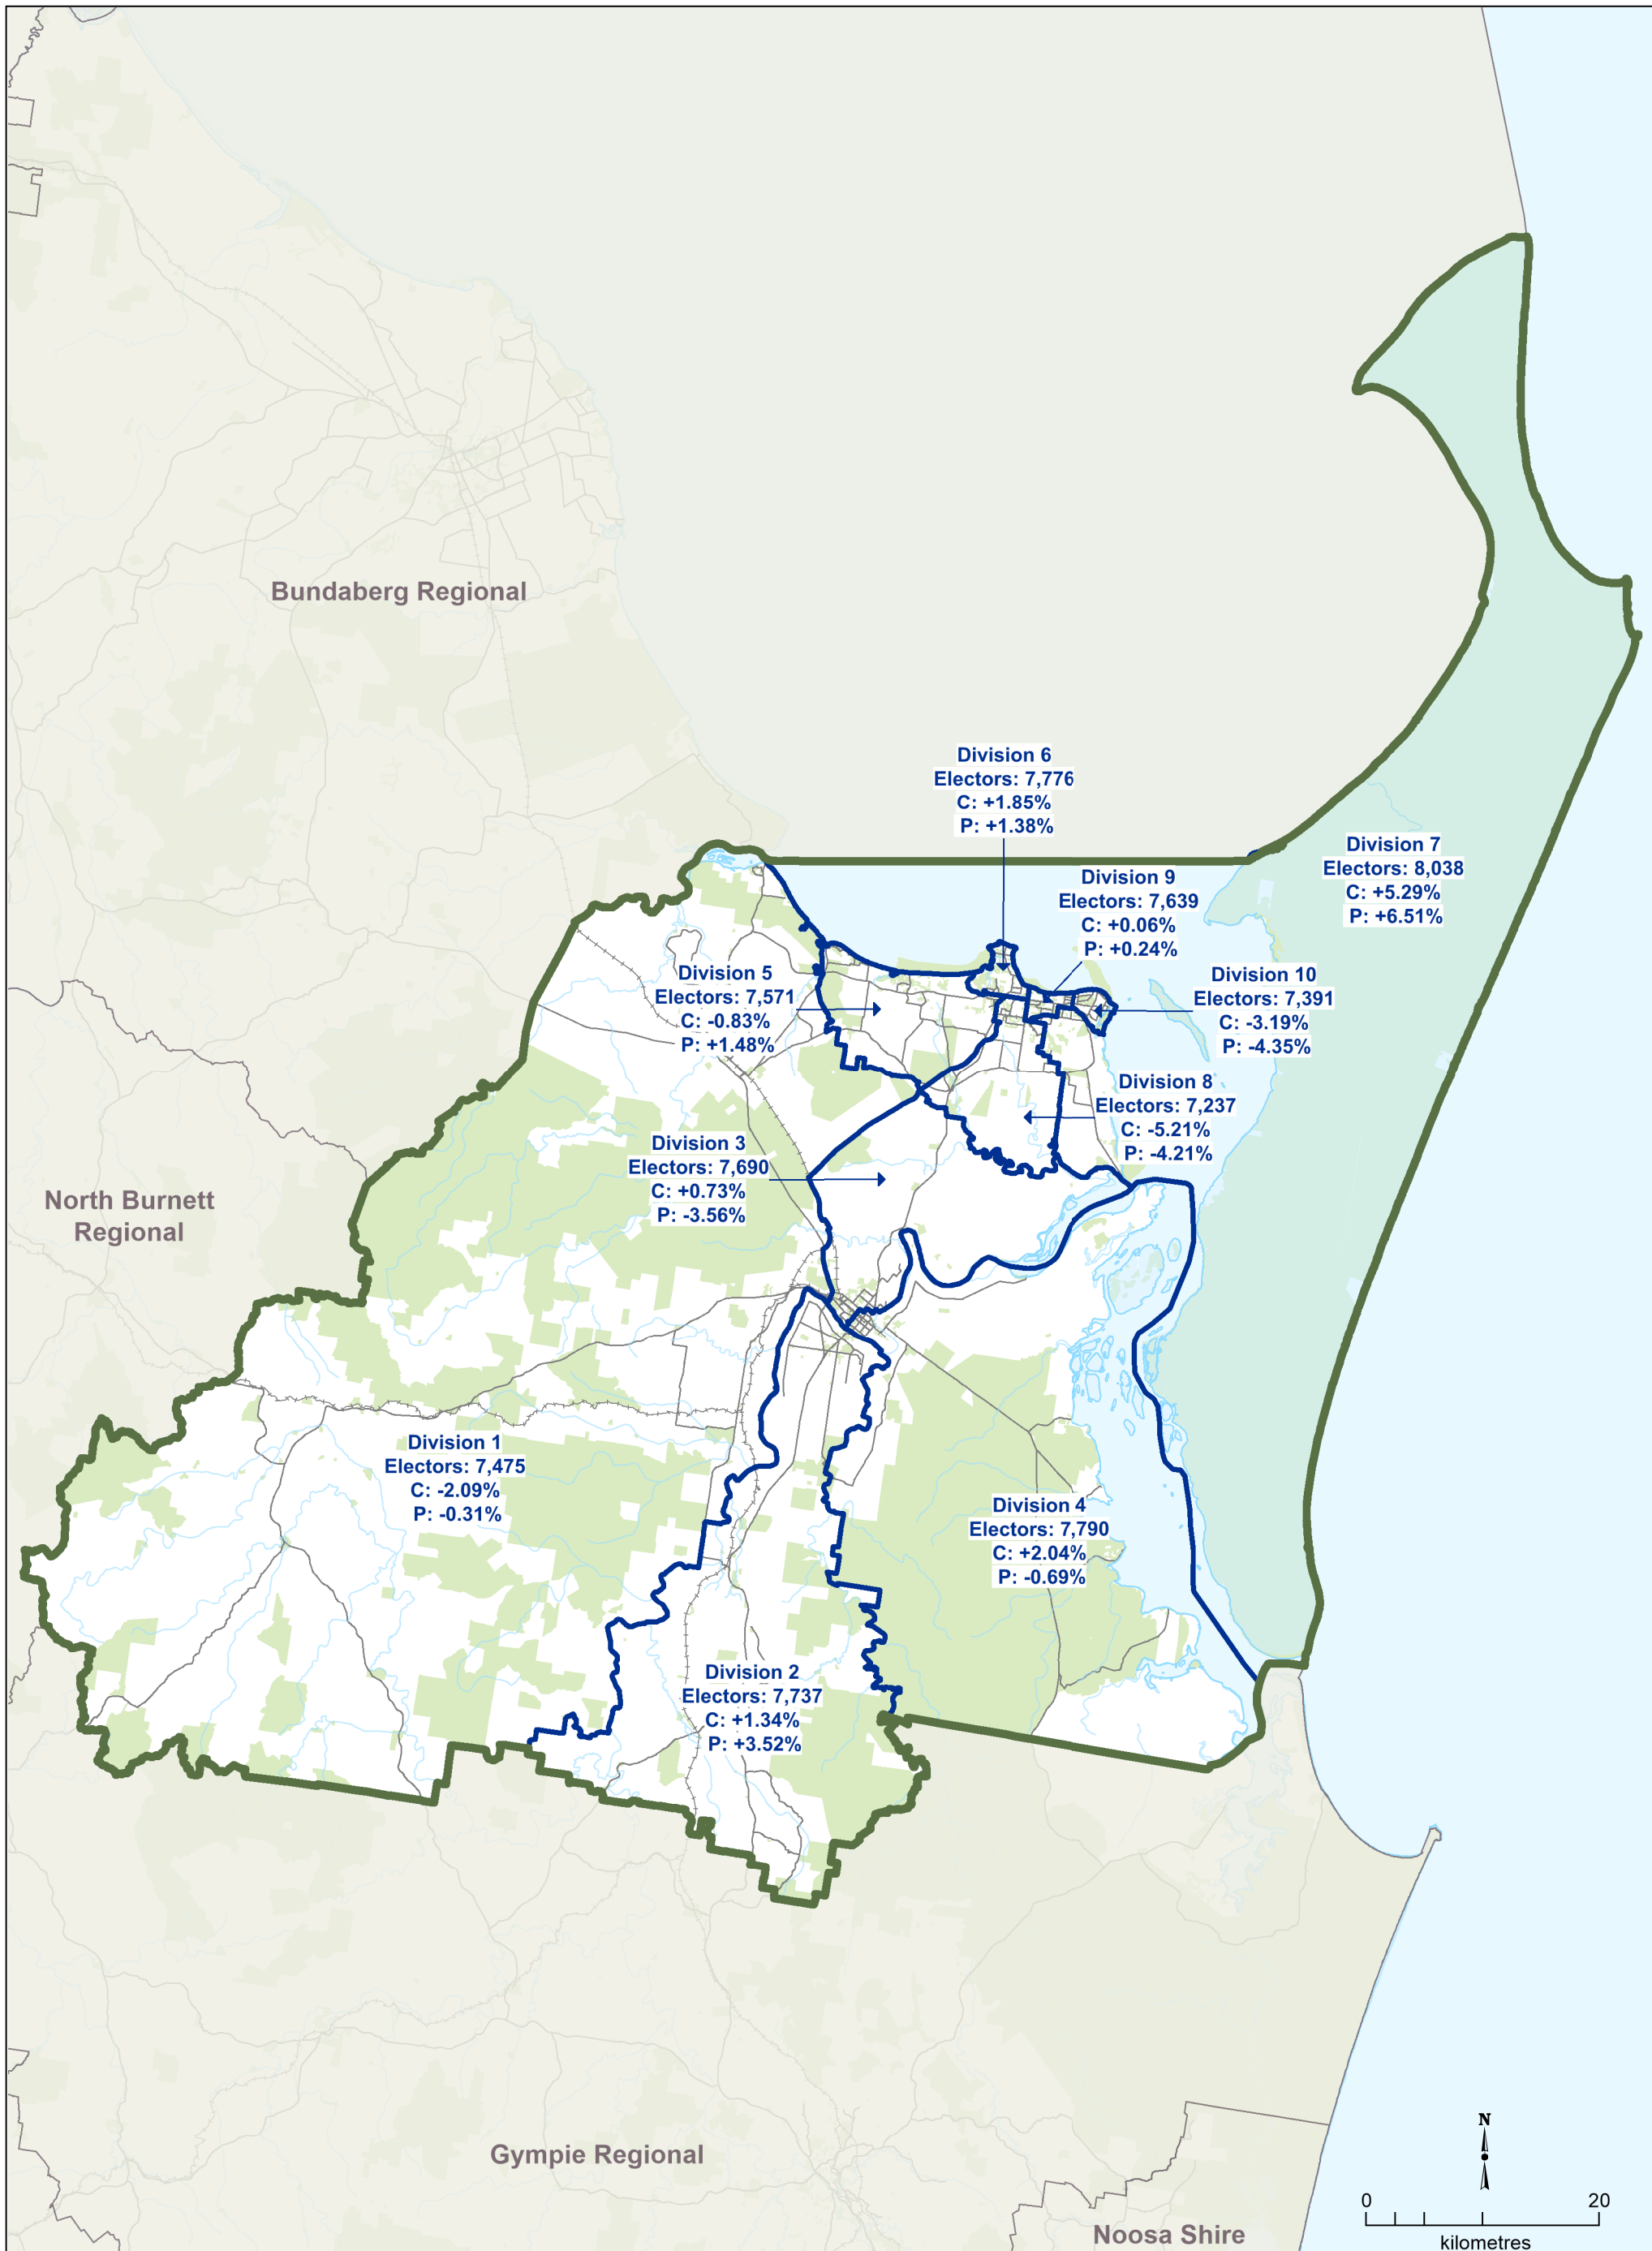

FRASER COAST REGIONAL Final Electoral Divisions

Council Boundary
 Final Division Boundary
 Adjacent Council
 Park/Reserve
 Watercourse/Waterbody
 Major Roadway