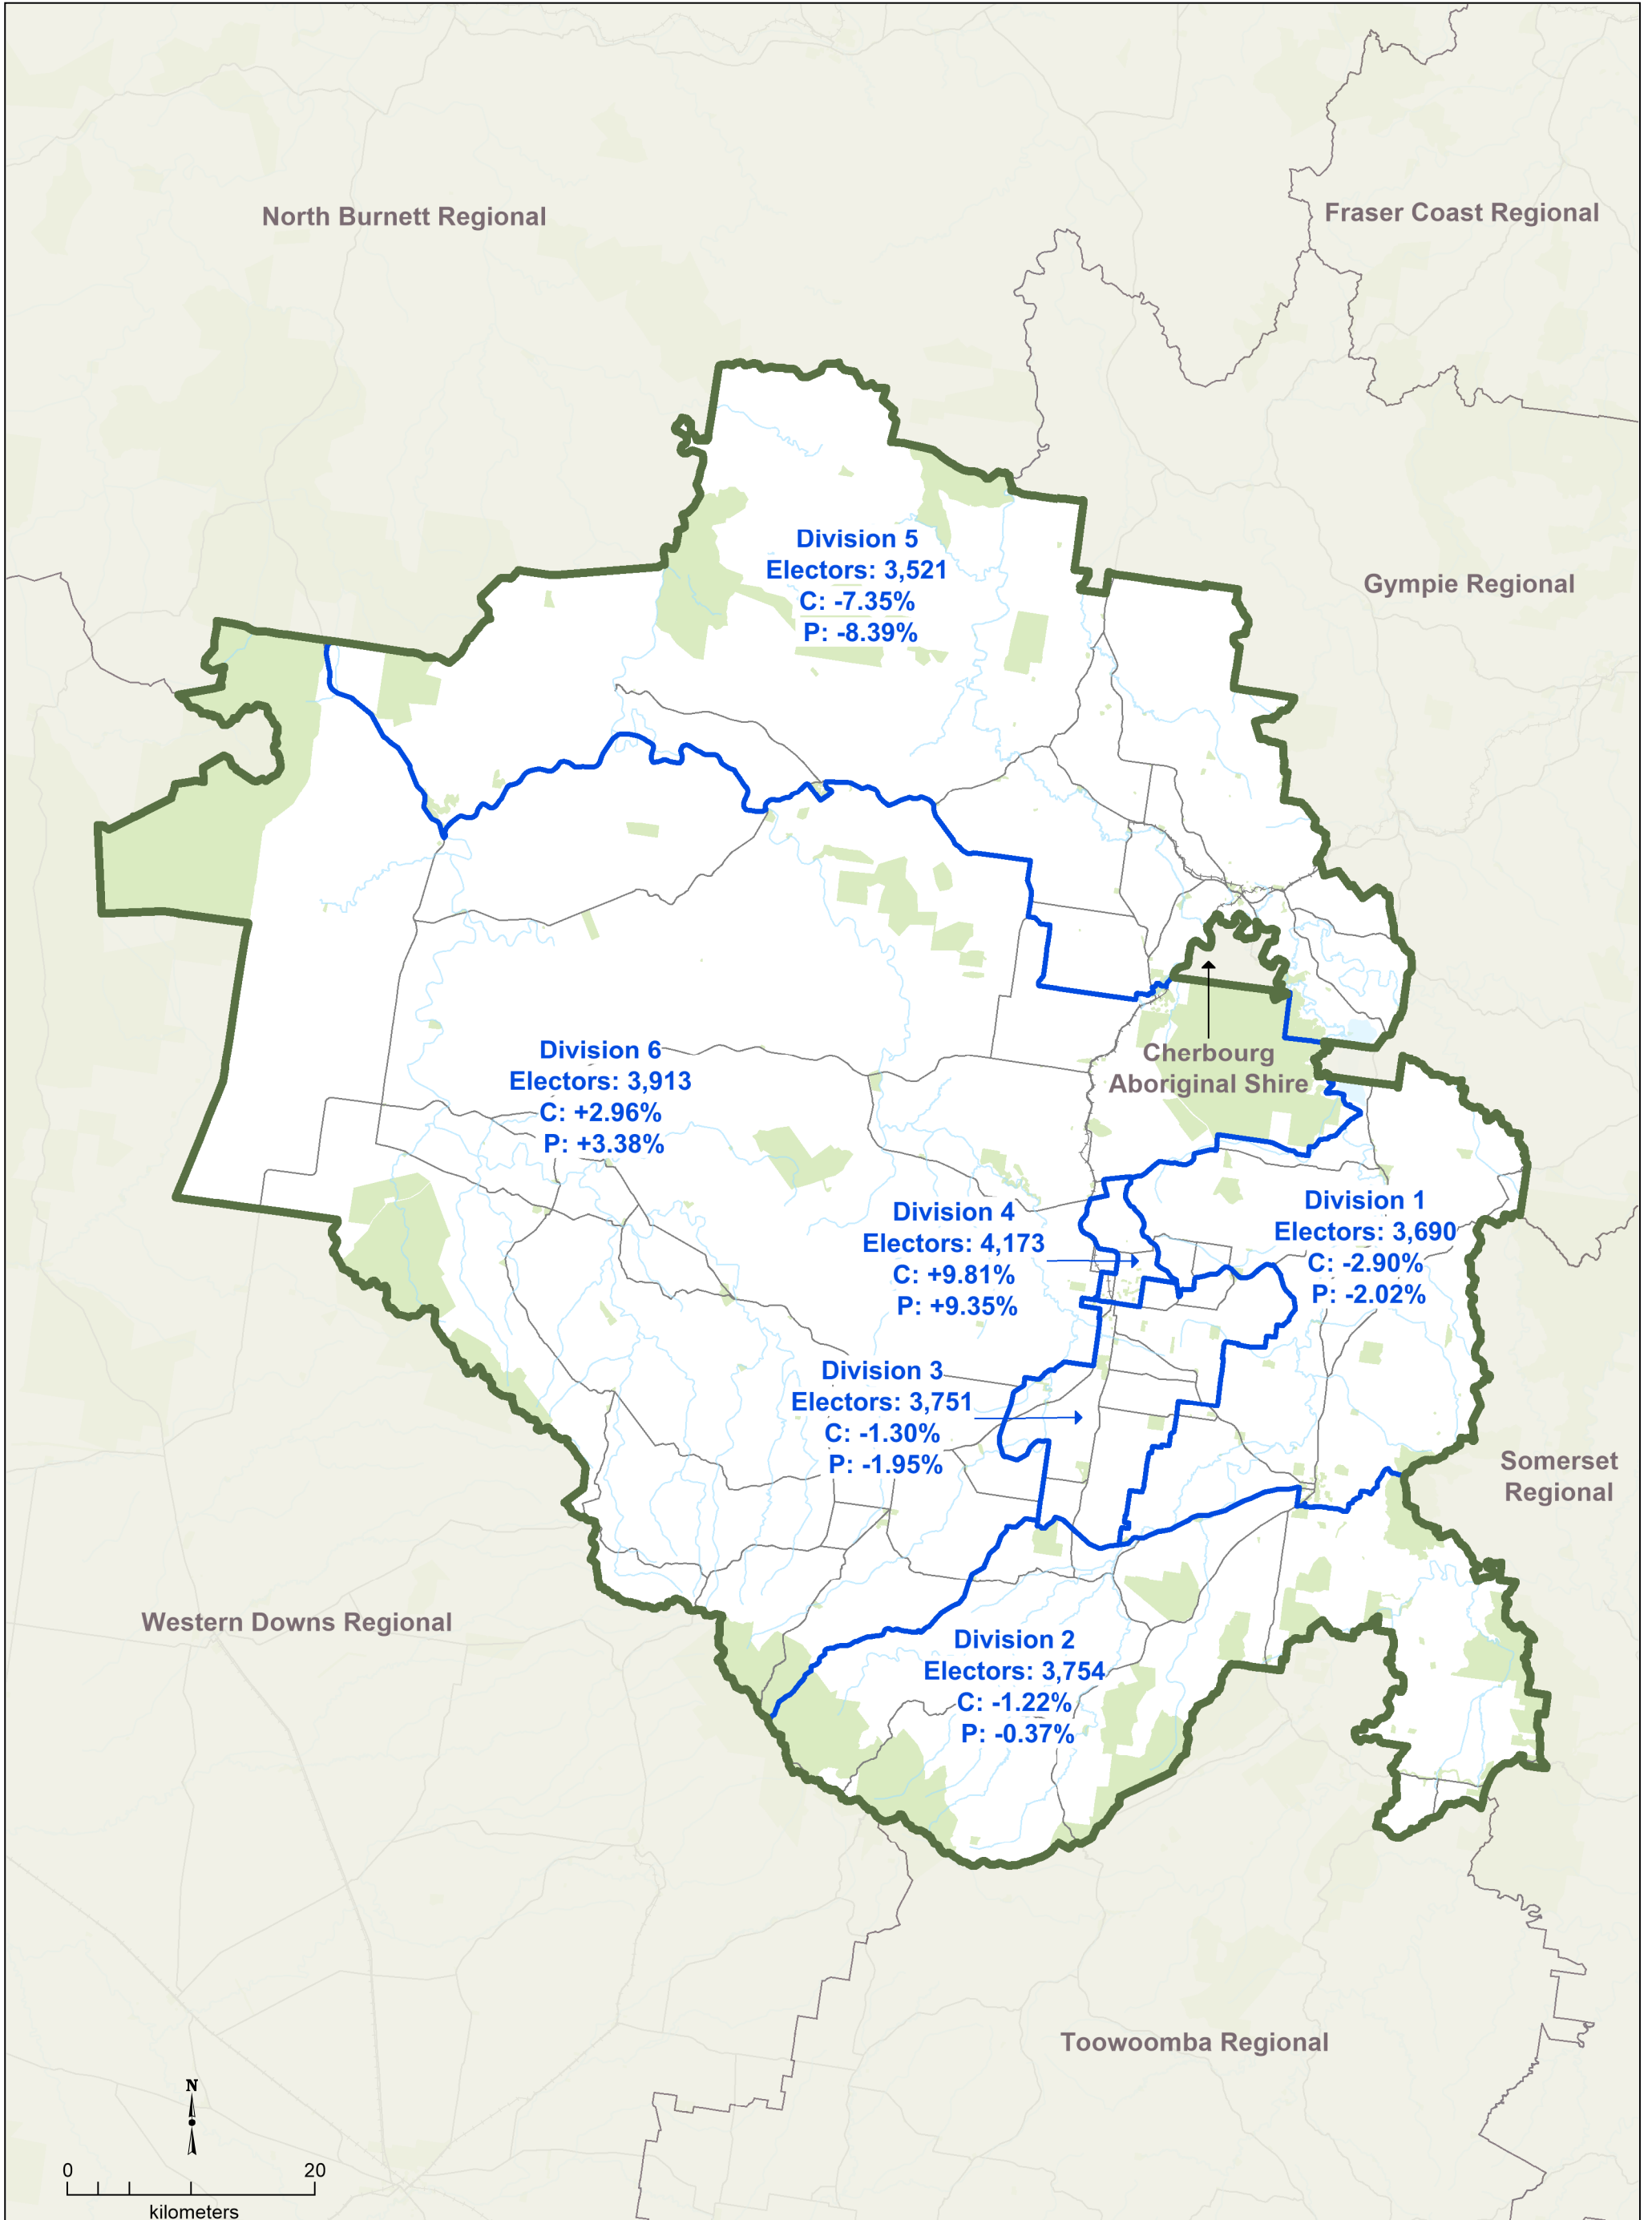

SOUTH BURNETT REGIONAL

Existing Electoral Divisions

Council Boundary
 Existing Division Boundary
 Adjacent Council
 Park/Reserve
 Watercourse/Waterbody
 Major Roadway