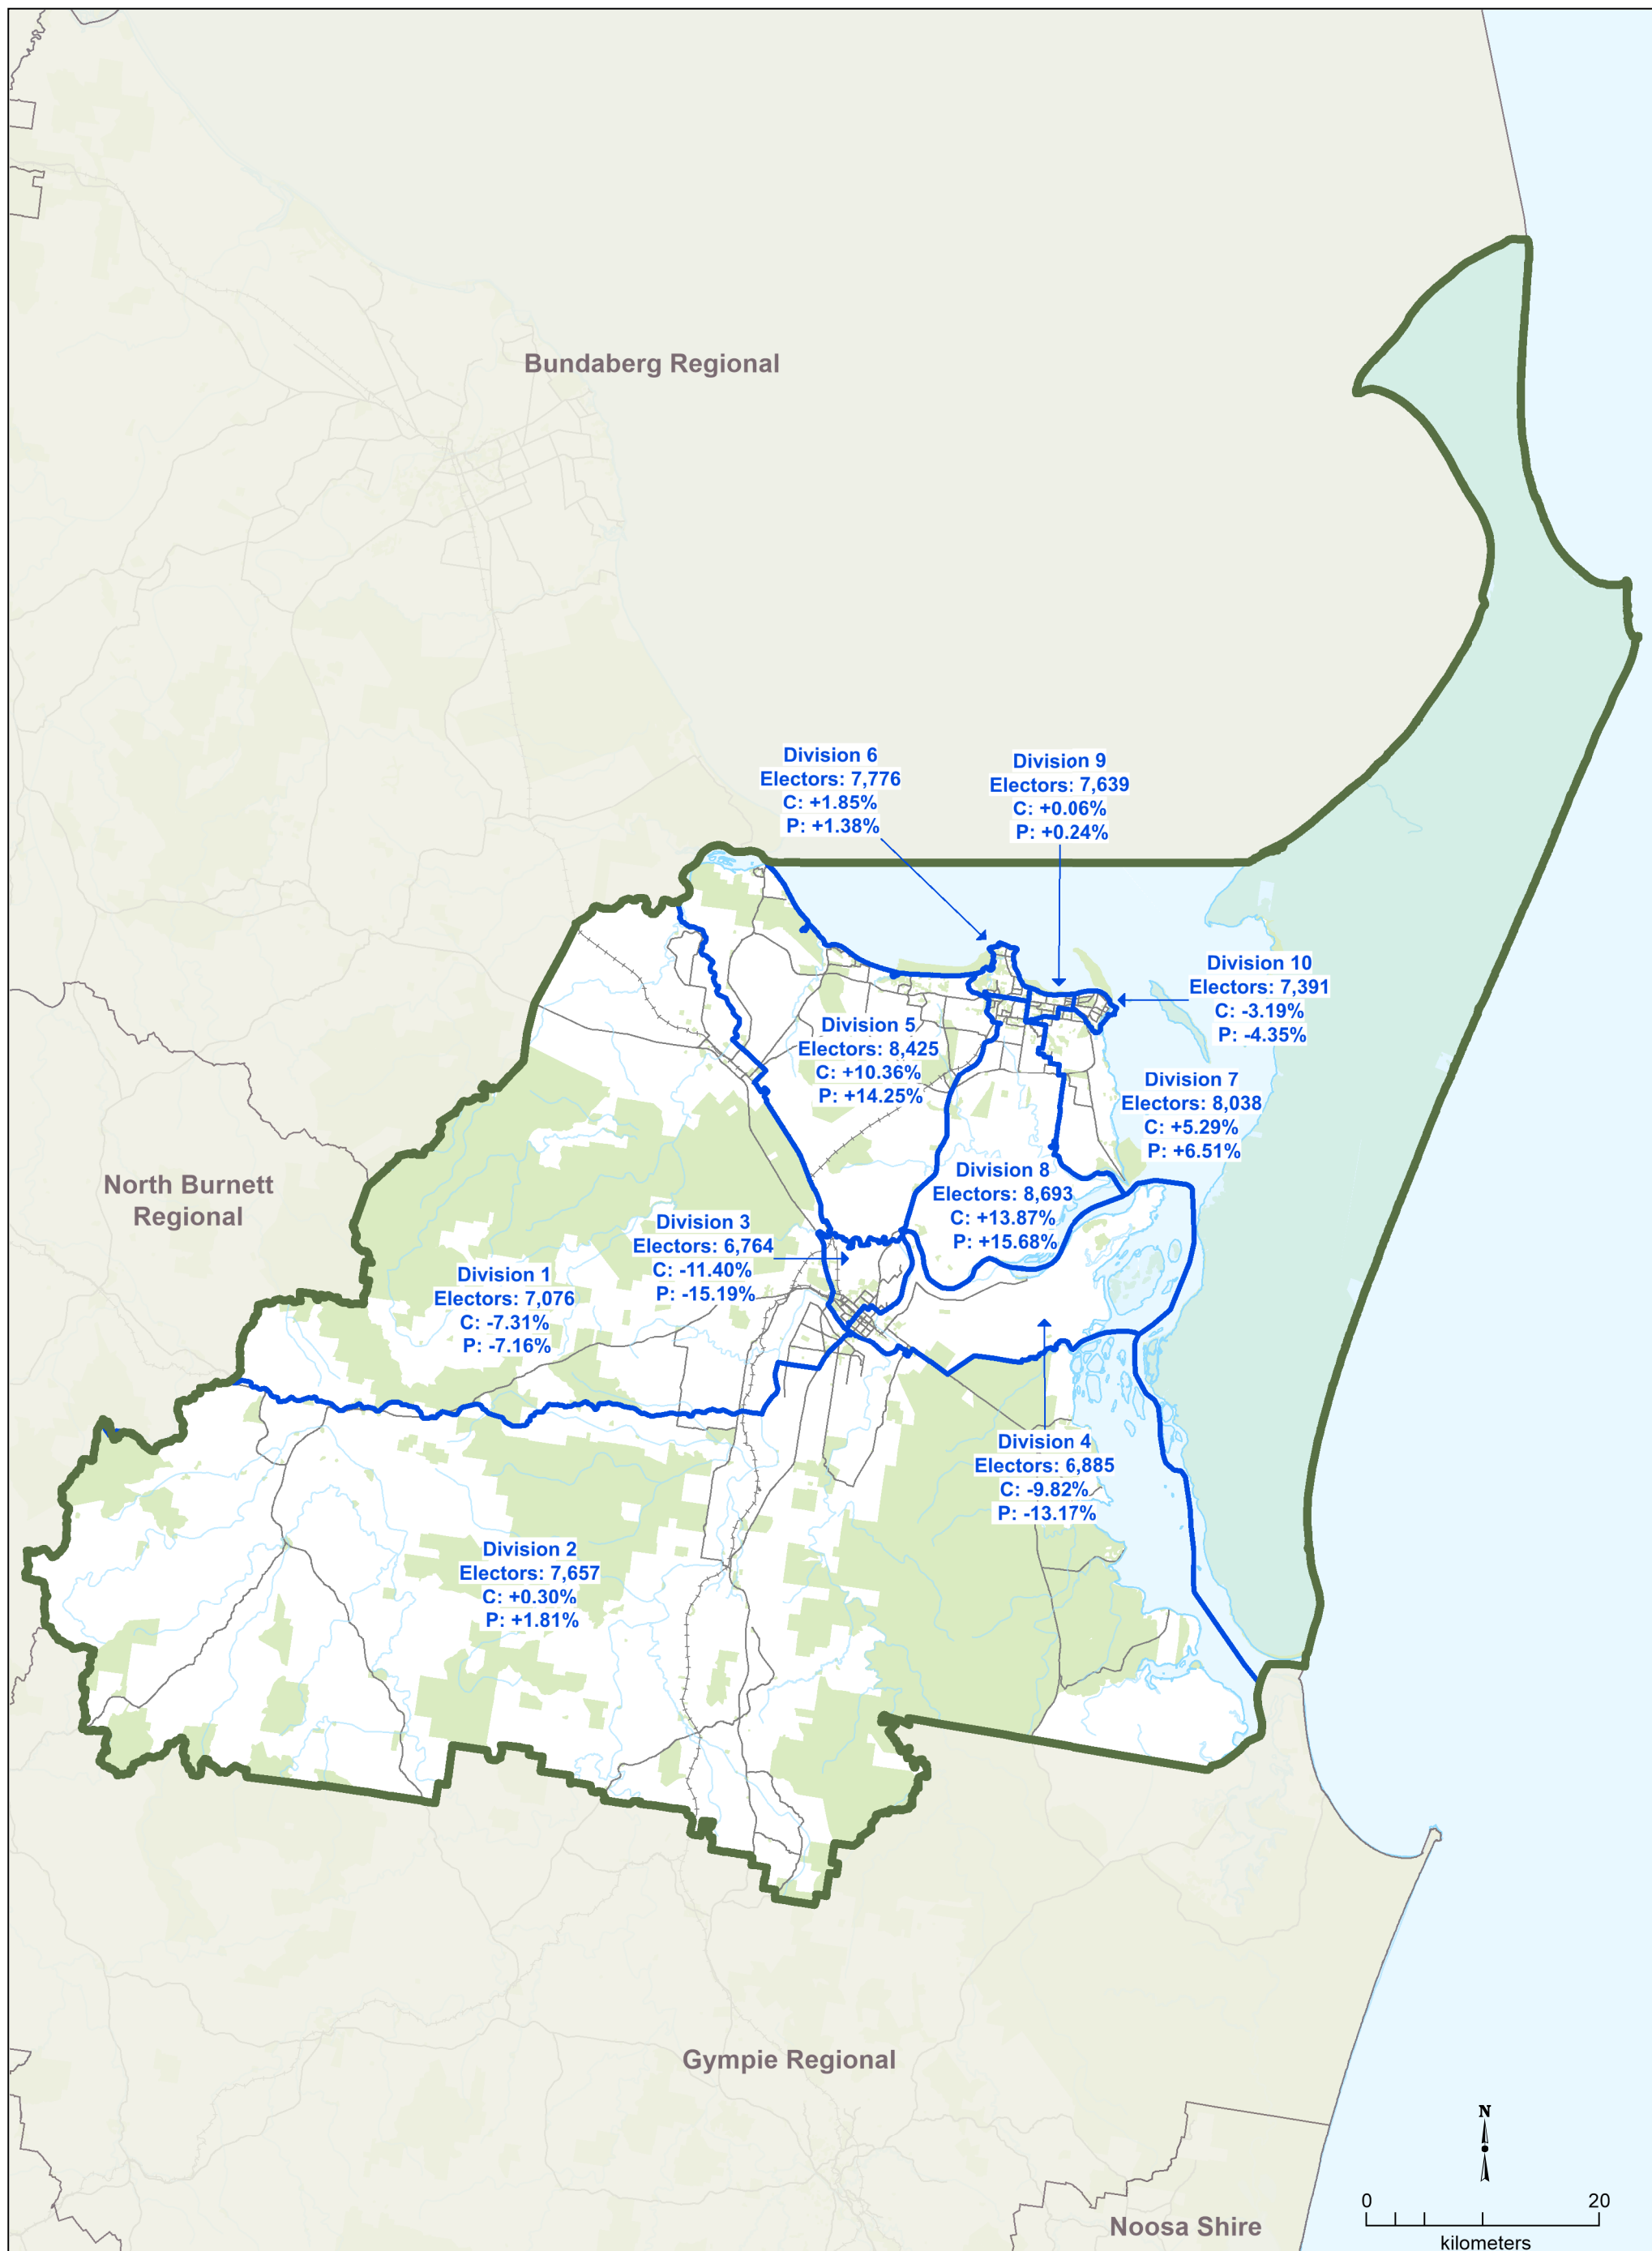

FRASER COAST REGIONAL

Existing Electoral Divisions

Council Boundary
 Existing Division Boundary
 Adjacent Council
 Park/Reserve
 Watercourse/Waterbody
 Major Roadway