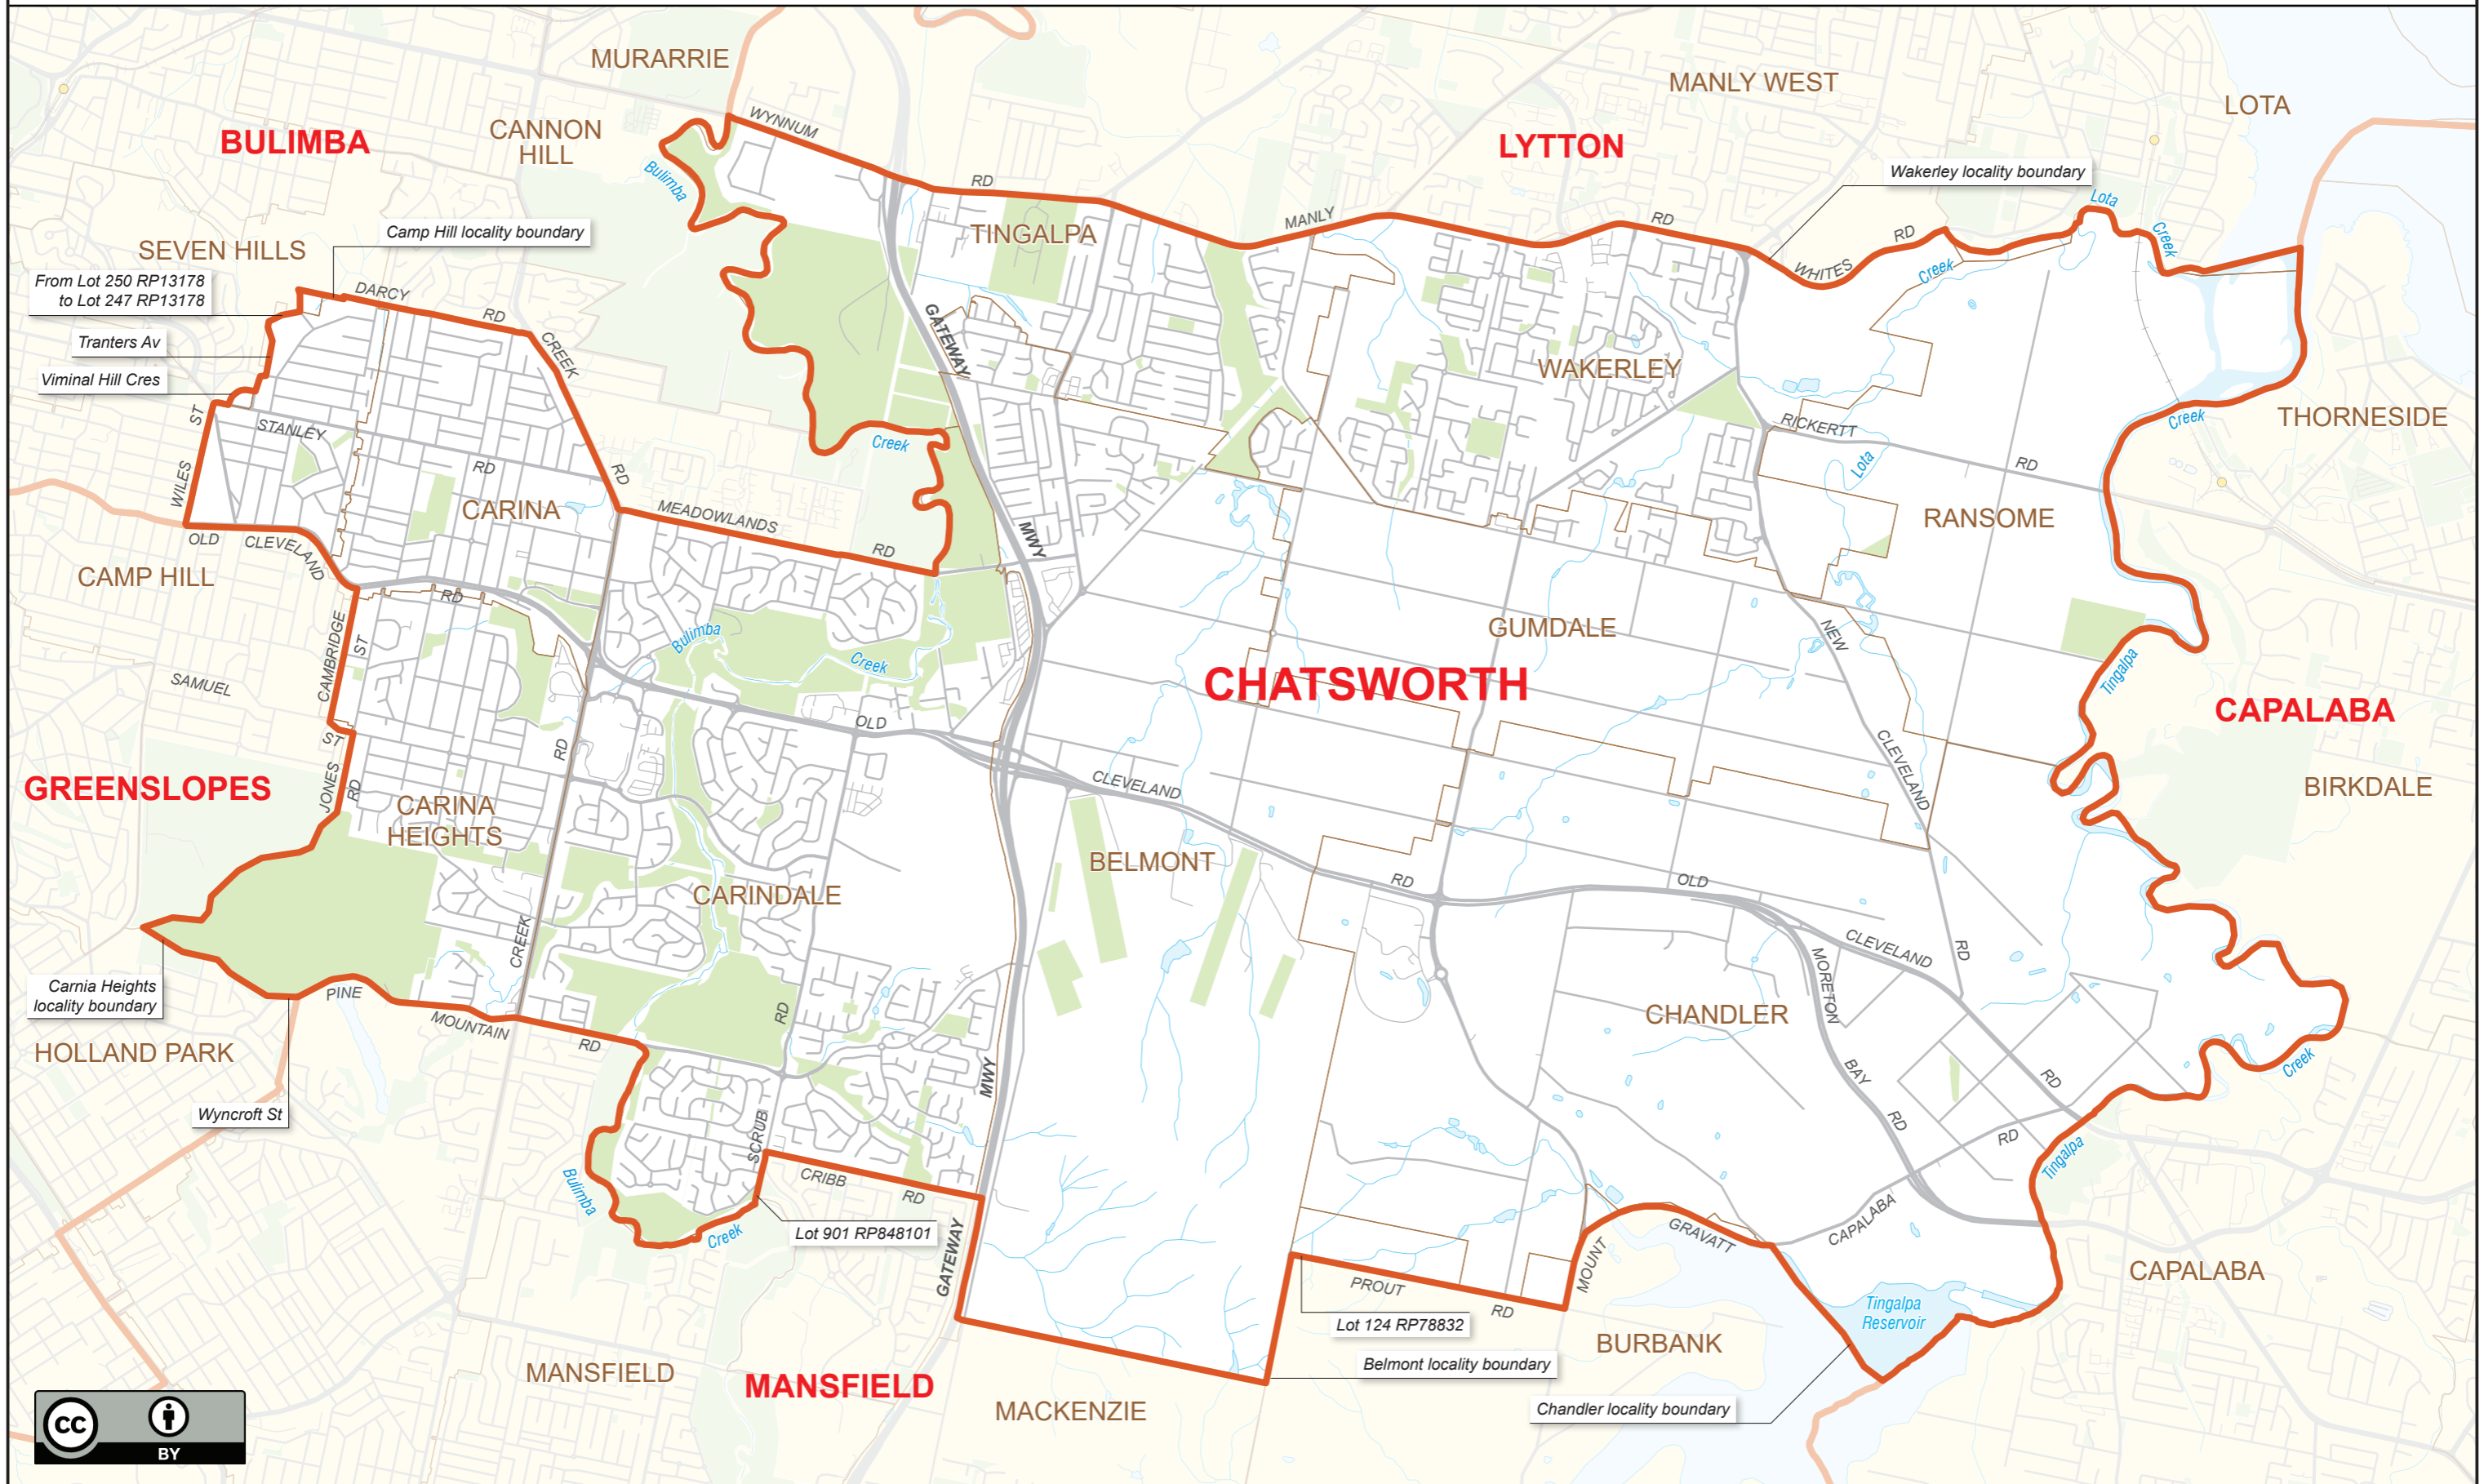

February 2017
**PROPOSED QUEENSLAND
 STATE ELECTORAL DISTRICT OF
 CHATSWORTH**

District proposed by the
 Queensland Redistribution
 Commission

From Lot 250 RP13178
 to Lot 247 RP13178

Carnia Heights
 locality boundary

Wyncroft St

Lot 901 RP848101

Lot 124 RP78832