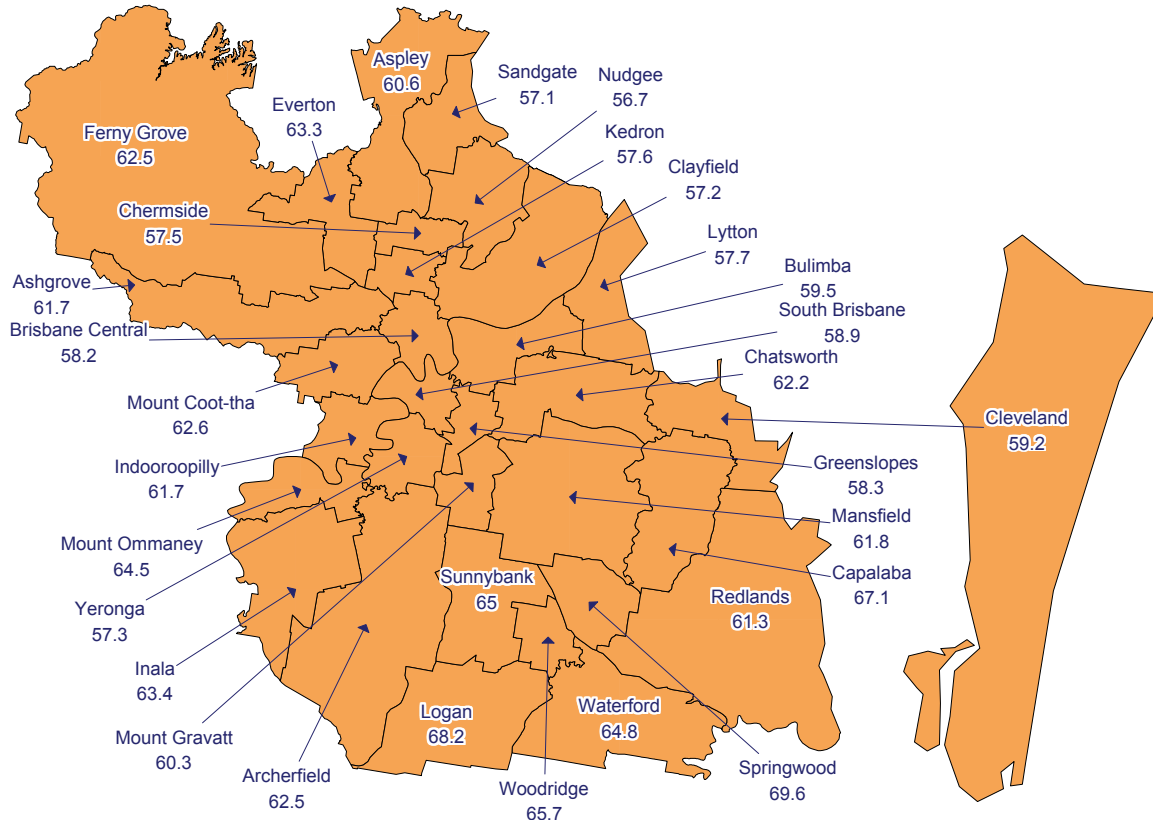

### BRISBANE METROPOLITAN REGION

### GOLD COAST REGION

### SUNSHINE COAST REGION

### IPSWICH & WEST MORETON REGION

**YES RESULTS**  
(% Yes to Formal Votes)

- 75.1 to 100
- 50.1 to 75
- 25.1 to 50
- 0 to 25