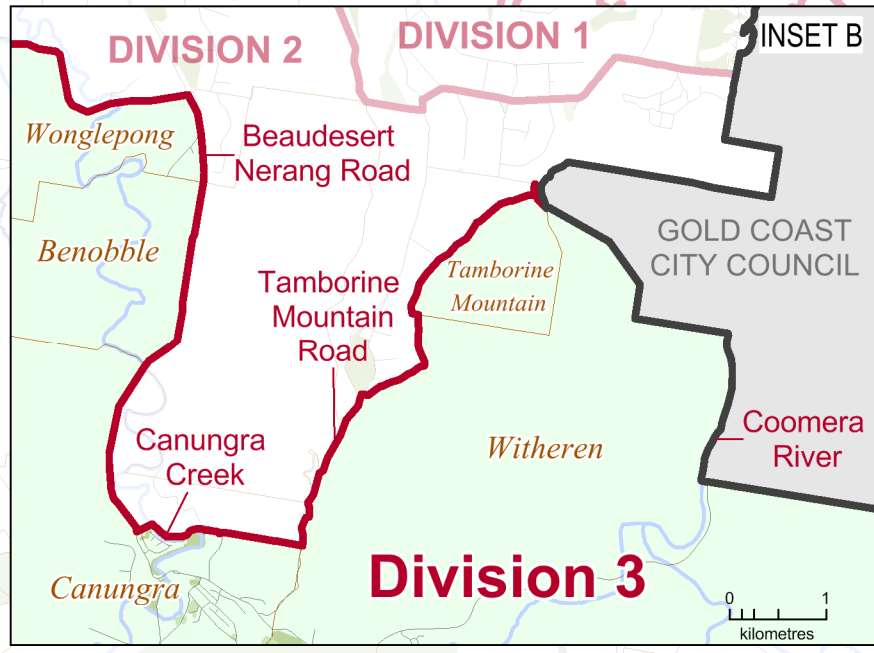

**2015 DIVISIONAL BOUNDARIES**  
**SCENIC RIM REGIONAL COUNCIL**  
**DIVISION 3**

-  Local Government Area Boundary
-  Division Boundary
-  Locality Boundary
-  Road
-  Railway
-  Watercourse / Waterbody
-  Reserve / Park

DIVISION 3  
Location Map

**DISCLAIMER**  
While every care has been taken to ensure the accuracy of this product, the Electoral Commission Queensland (ECQ) makes no representations or warranties about its accuracy, reliability, completeness or suitability for any particular purpose and disclaims all responsibility and all liability (including, without limitation, liability in negligence) for all expenses, losses, damages (including indirect and consequential damage) and cost which might be incurred as a result of the data being inaccurate or incomplete in any way and for any reason.

This map has been produced by the ECQ as a guide only, to show electoral boundaries. It is not an official electoral boundary map.

© Electoral Commission of Queensland 2015 (Local Government Change Commission)  
© The State of Queensland - 2015 (Department of Natural Resources and Mines)  
© 2015 Pitney Bowes Software Pty Ltd. All rights reserved

NEW SOUTH WALES