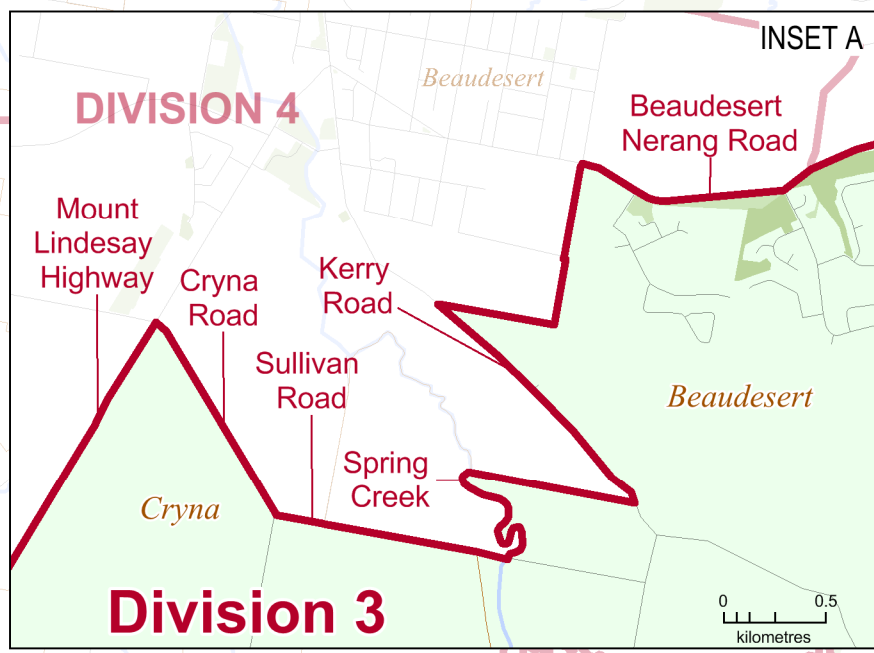

**2015 DIVISIONAL BOUNDARIES**  
**SCENIC RIM REGIONAL COUNCIL**  
**DIVISION 3**

-  Local Government Area Boundary
-  Division Boundary
-  Locality Boundary
-  Road
-  Railway
-  Watercourse / Waterbody
-  Reserve / Park

DIVISION 3  
Location Map

**DISCLAIMER**  
While every care has been taken to ensure the accuracy of this product, the Electoral Commission Queensland (ECQ) makes no representations or warranties about its accuracy, reliability, completeness or suitability for any particular purpose and disclaims all responsibility and all liability (including, without limitation, liability in negligence) for all expenses, losses, damages (including indirect and consequential damage) and cost which might be incurred as a result of the data being inaccurate or incomplete in any way and for any reason.

NEW SOUTH WALES