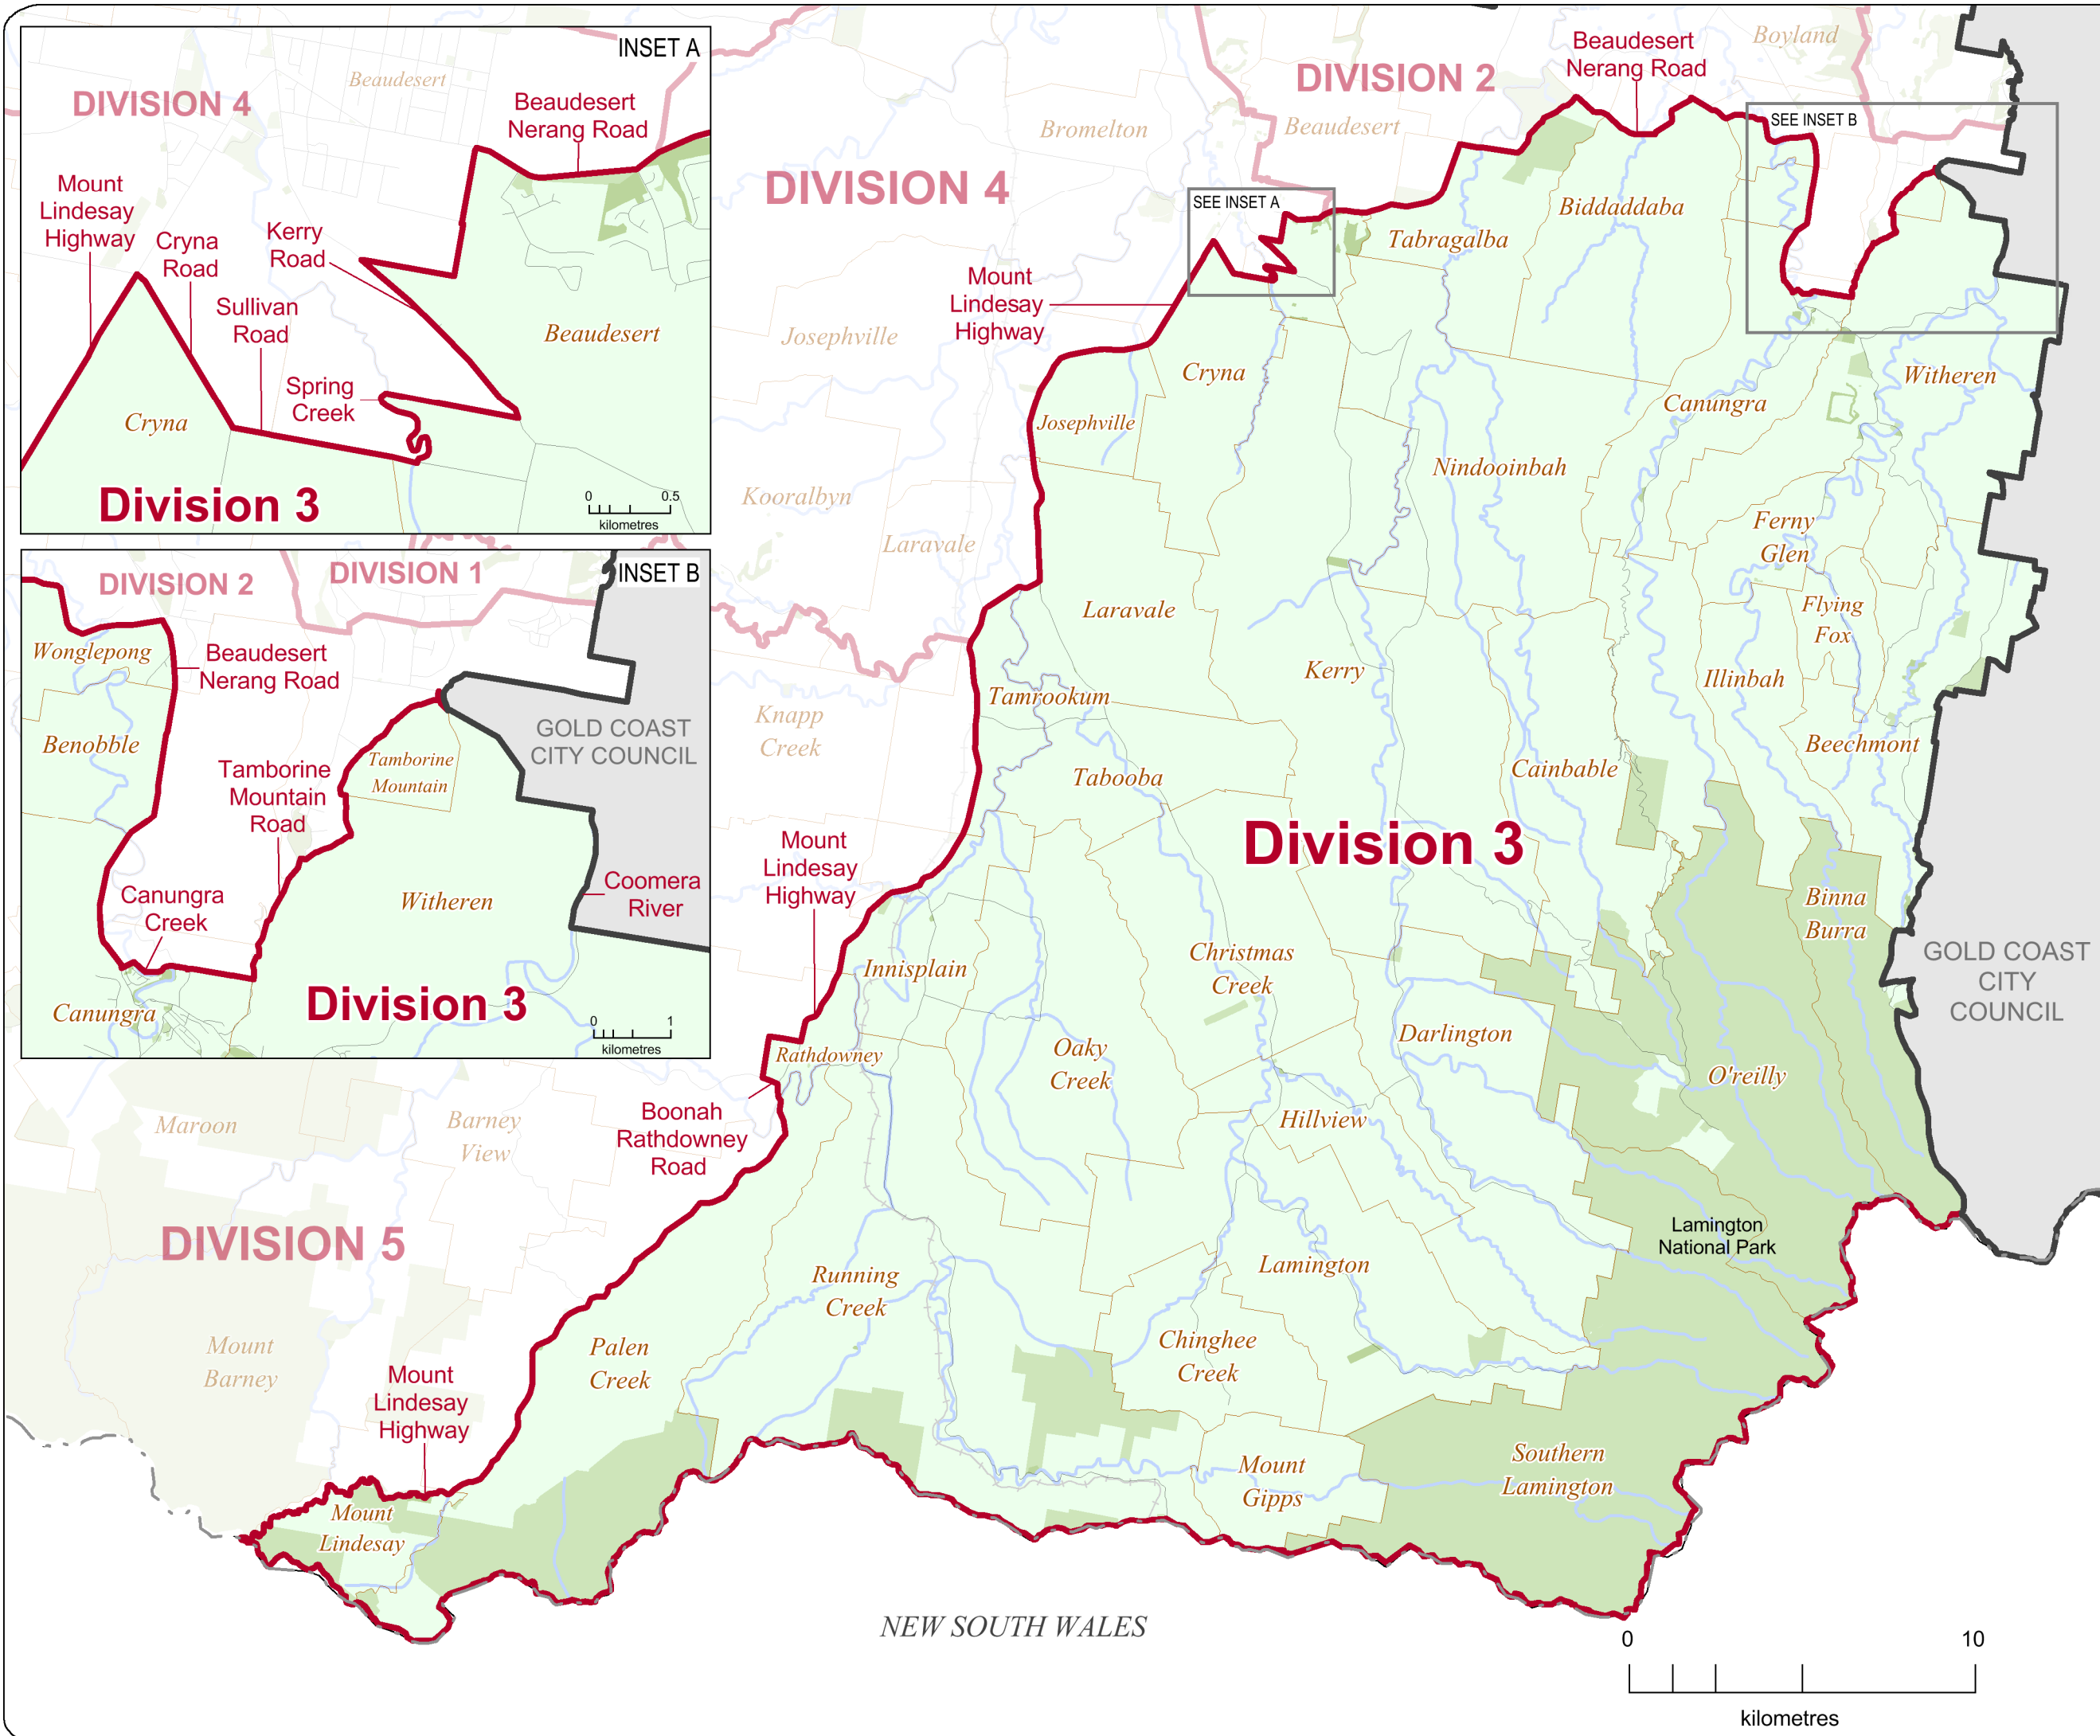

**2015 DIVISIONAL BOUNDARIES**  
**SCENIC RIM REGIONAL COUNCIL**  
**DIVISION 3**

-  Local Government Area Boundary
-  Division Boundary
-  Locality Boundary
-  Road
-  Railway
-  Watercourse / Waterbody
-  Reserve / Park

DIVISION 3  
Location Map

**DISCLAIMER**  
While every care has been taken to ensure the accuracy of this product, the Electoral Commission Queensland (ECQ) makes no representations or warranties about its accuracy, reliability, completeness or suitability for any particular purpose and disclaims all responsibility and all liability (including, without limitation, liability in negligence) for all expenses, losses, damages (including indirect and consequential damage) and cost which might be incurred as a result of the data being inaccurate or incomplete in any way and for any reason.

This map has been produced by the ECQ as a guide only, to show electoral boundaries. It is not an official electoral boundary map.

© Electoral Commission of Queensland 2015 (Local Government Change Commission)  
© The State of Queensland - 2015 (Department of Natural Resources and Mines)  
© 2015 Pitney Bowes Software Pty Ltd. All rights reserved

NEW SOUTH WALES