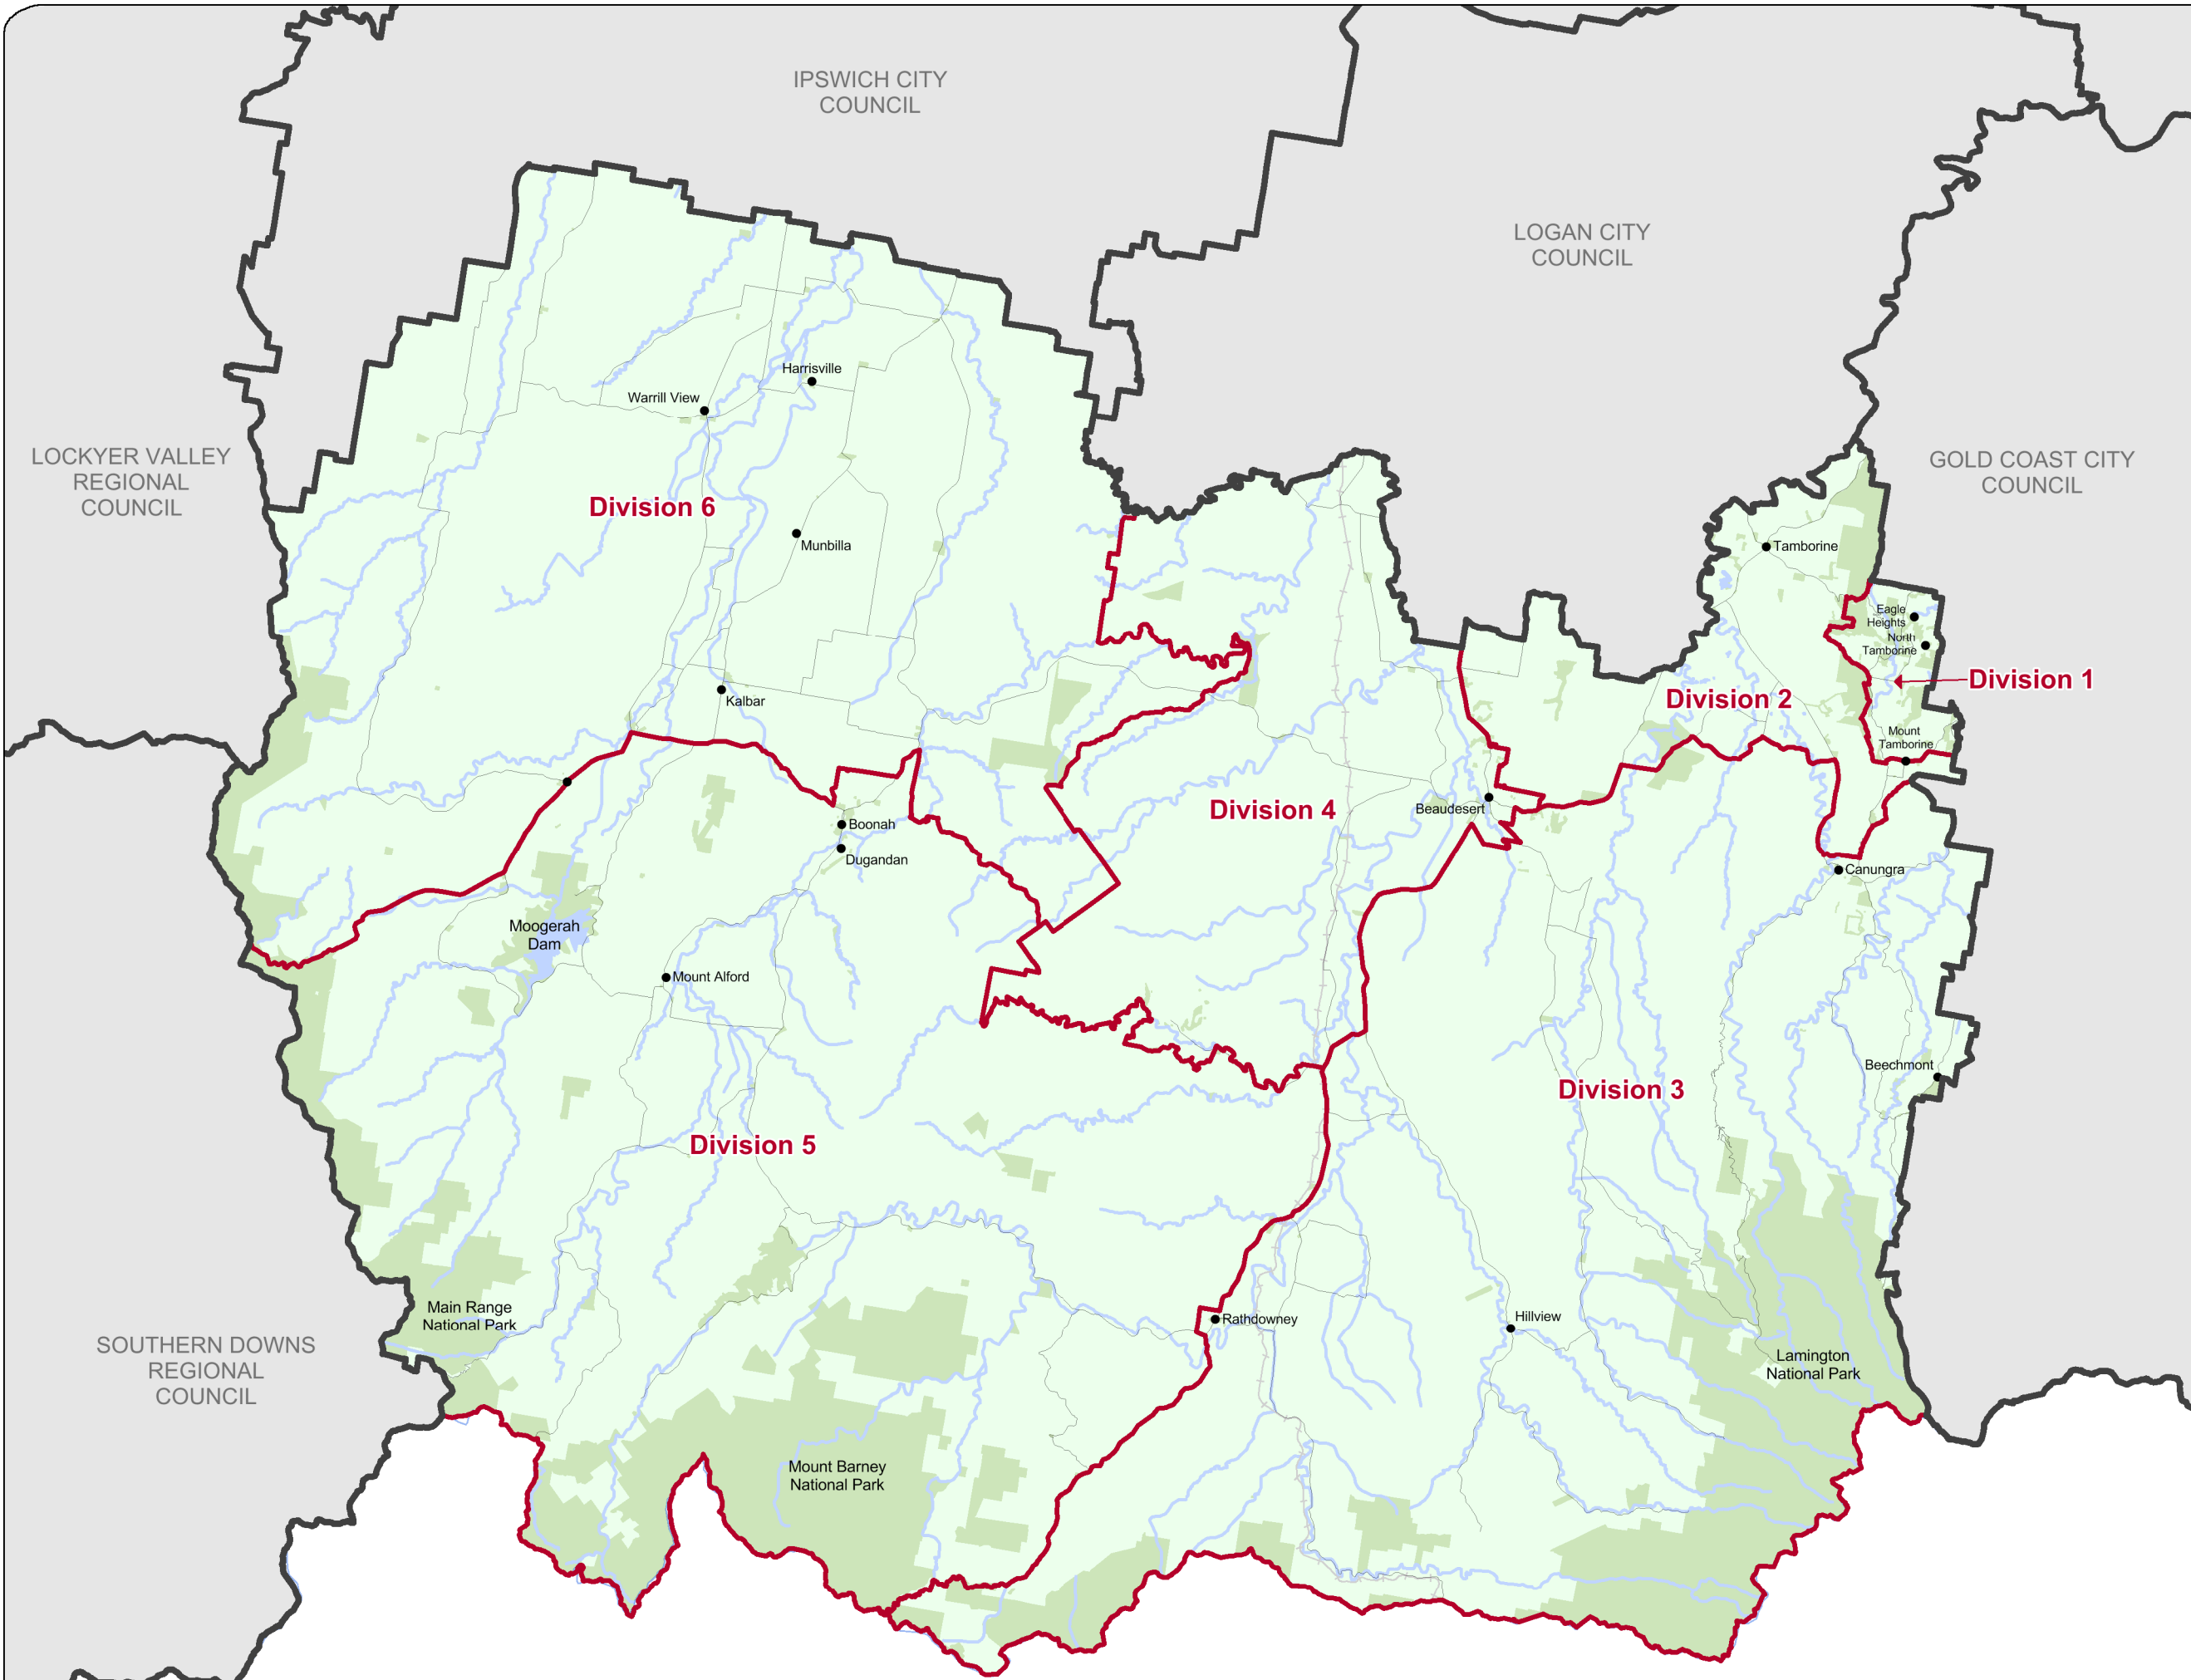

2015 DIVISIONAL BOUNDARIES
SCENIC RIM REGIONAL COUNCIL

-  Local Government Area Boundary
-  Division Boundary
-  Road
-  Railway
-  Watercourse / Waterbody
-  Reserve / Park

Queensland
Location Map

DISCLAIMER

This map has been produced by the ECQ as a guide only, to show electoral boundaries. It is not an official electoral boundary map.

© Electoral Commission of Queensland 2015 (Local Government Change Commission)
© The State of Queensland - 2015 (Department of Natural Resources and Mines)
© 2015 Pitney Bowes Software Pty Ltd. All rights reserved

New South Wales