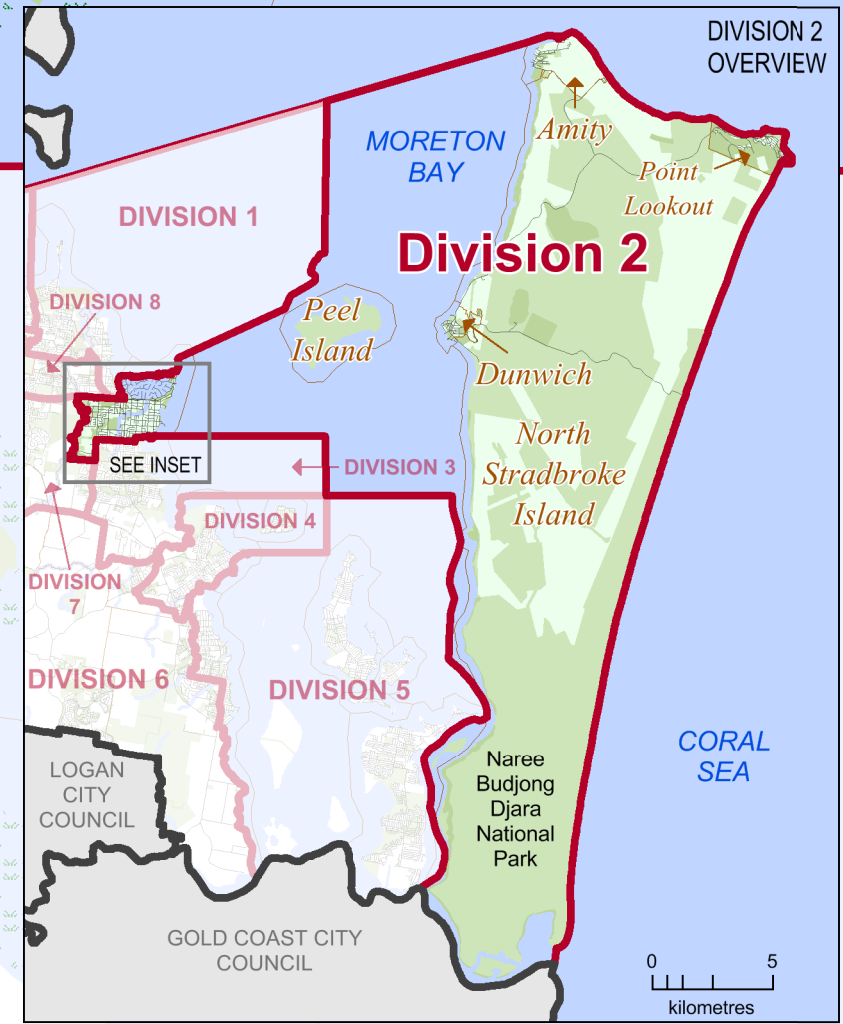

INSET

**2015 DIVISIONAL BOUNDARIES  
REDLAND CITY COUNCIL**

**DIVISION 2**

- Local Government Area Boundary
- Division Boundary
- Locality Boundary
- Road
- Railway
- Watercourse / Waterbody
- Reserve / Park

**DIVISION 2  
Location Map**

**DISCLAIMER**  
While every care has been taken to ensure the accuracy of this product, the Electoral Commission Queensland (ECQ) makes no representations or warranties about its accuracy, reliability, completeness or suitability for any particular purpose and disclaims all responsibility and all liability (including, without limitation, liability in negligence) for all expenses, losses, damages (including indirect and consequential damage) and cost which might be incurred as a result of the data being inaccurate or incomplete in any way and for any reason.