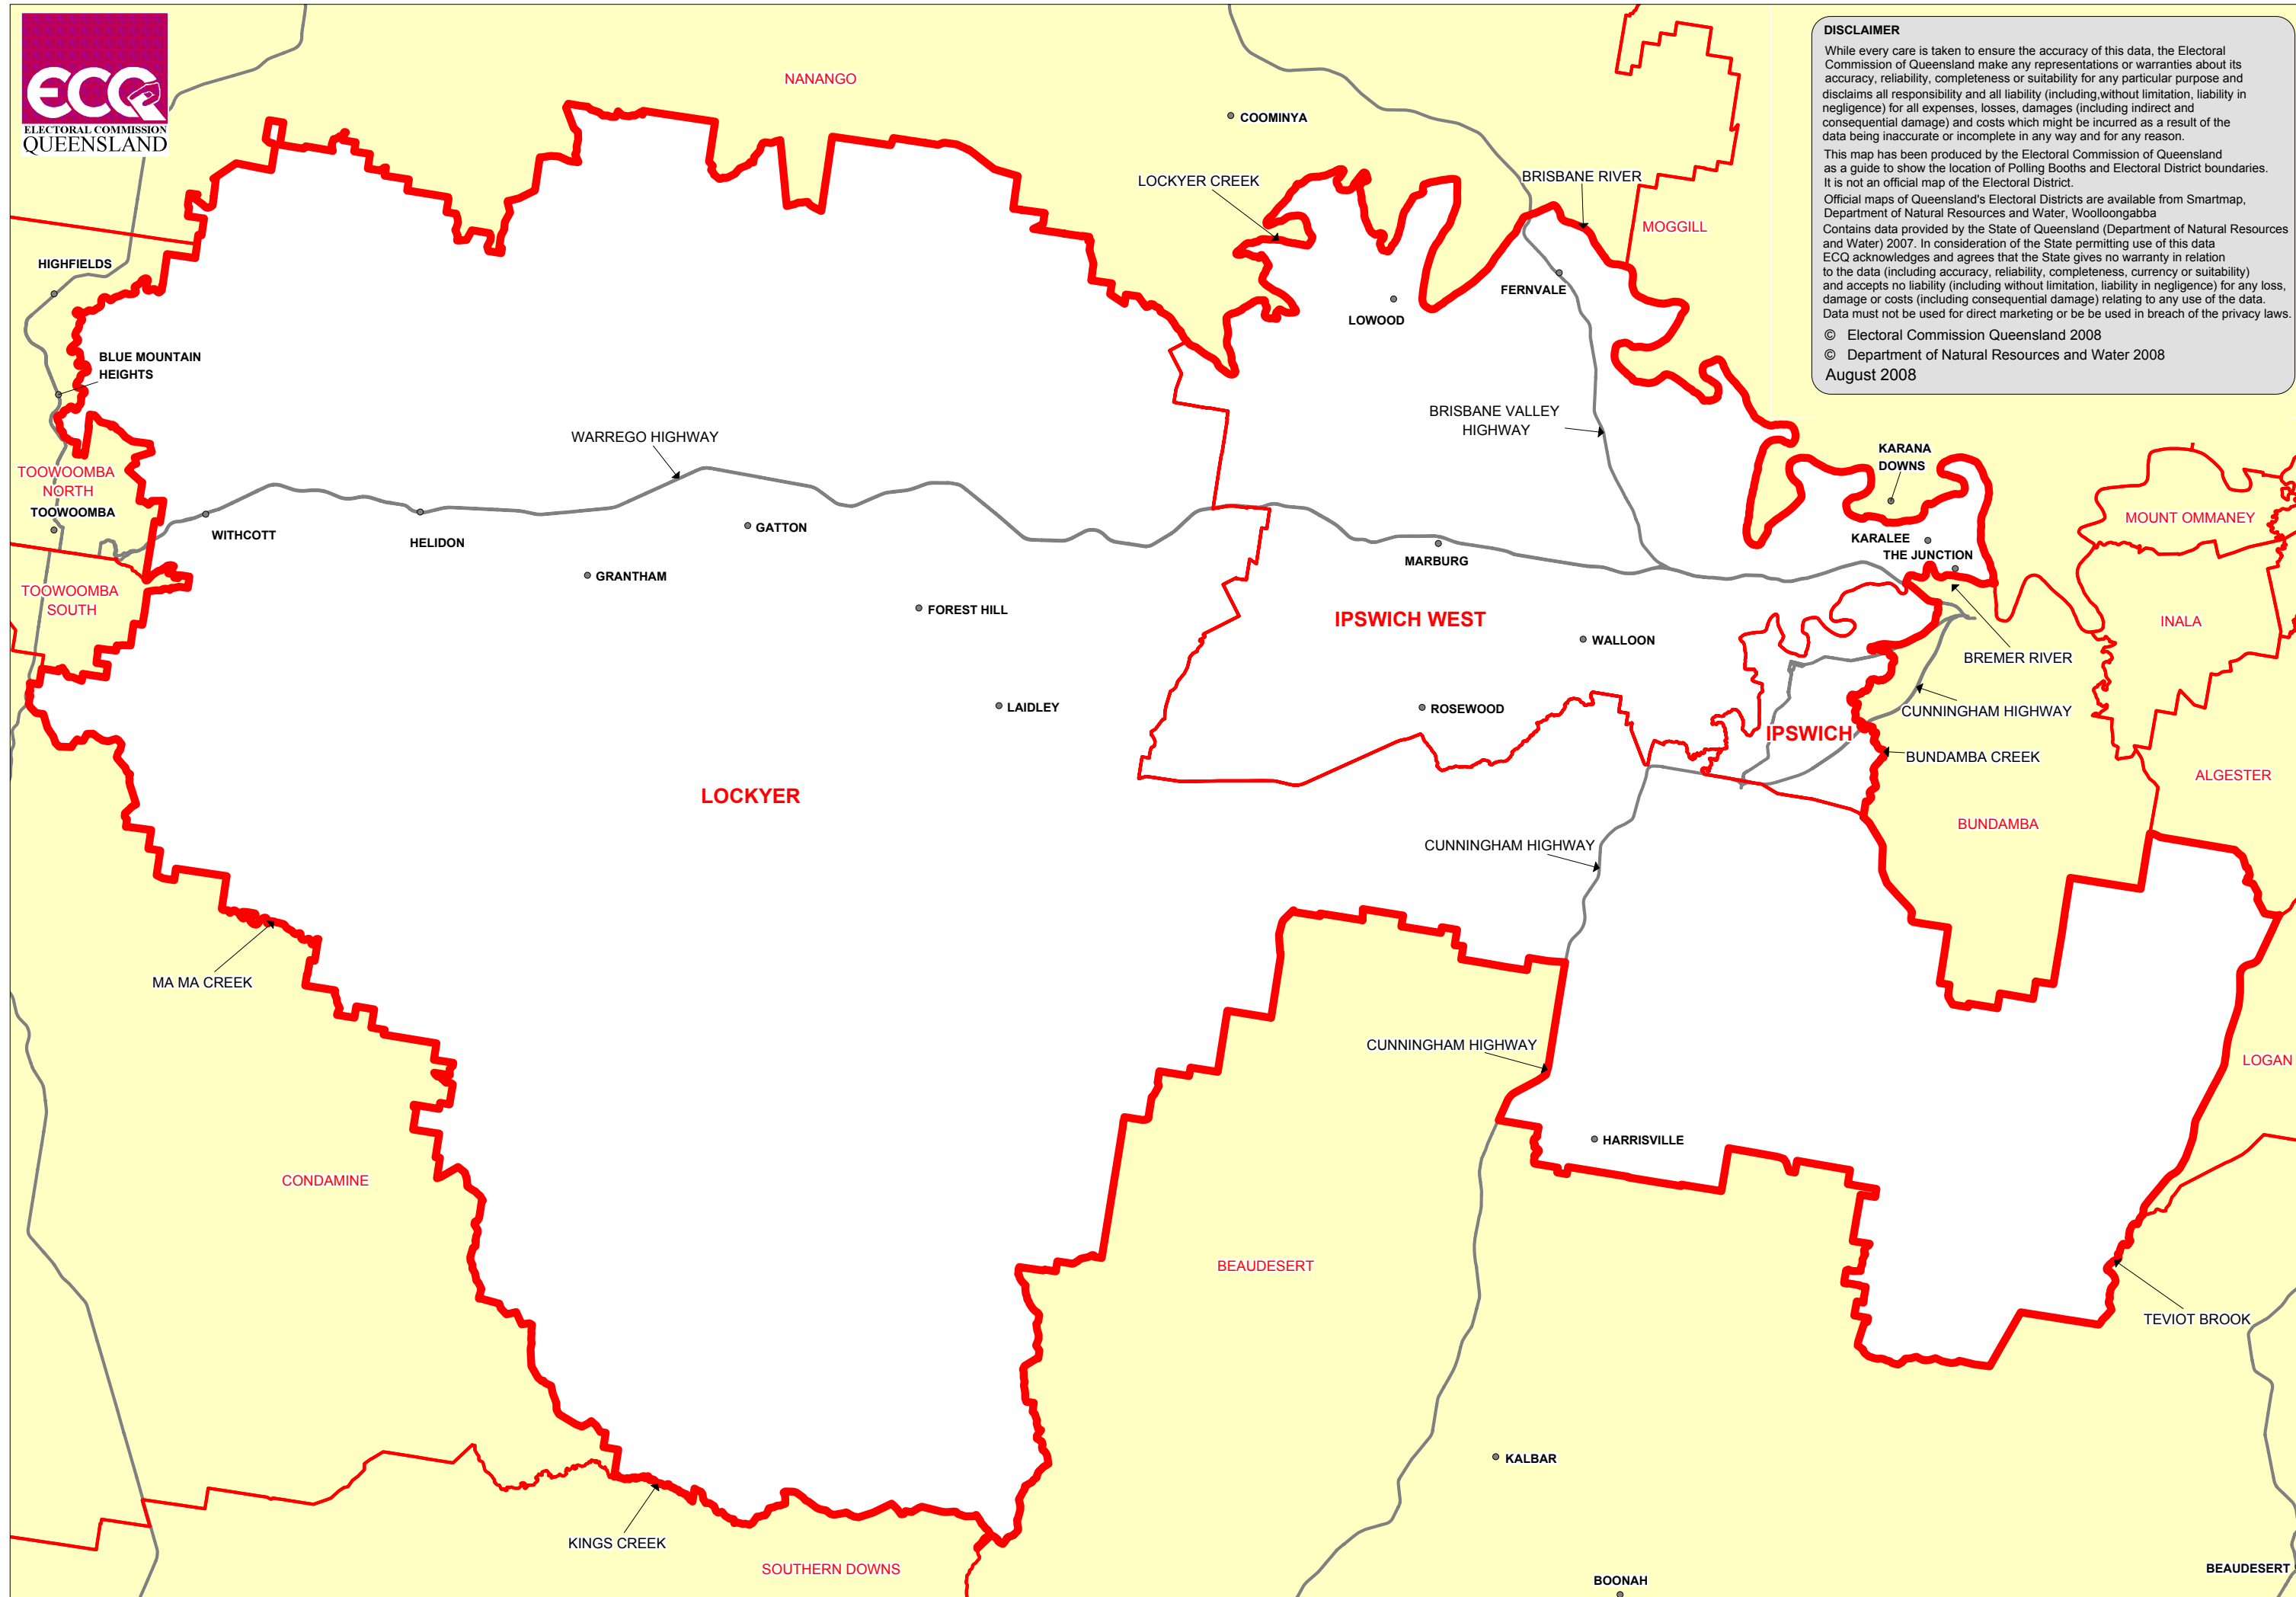

IPSWICH REGION

DISCLAIMER

While every care is taken to ensure the accuracy of this data, the Electoral Commission of Queensland make any representations or warranties about its accuracy, reliability, completeness or suitability for any particular purpose and disclaims all responsibility and all liability (including, without limitation, liability in negligence) for all expenses, losses, damages (including indirect and consequential damage) and costs which might be incurred as a result of the data being inaccurate or incomplete in any way and for any reason.

This map has been produced by the Electoral Commission of Queensland as a guide to show the location of Polling Booths and Electoral District boundaries. It is not an official map of the Electoral District.

Official maps of Queensland's Electoral Districts are available from Smartmap, Department of Natural Resources and Water, Woolloongabba

Contains data provided by the State of Queensland (Department of Natural Resources and Water) 2007. In consideration of the State permitting use of this data ECQ acknowledges and agrees that the State gives no warranty in relation to the data (including accuracy, reliability, completeness, currency or suitability) and accepts no liability (including without limitation, liability in negligence) for any loss, damage or costs (including consequential damage) relating to any use of the data. Data must not be used for direct marketing or be used in breach of the privacy laws.