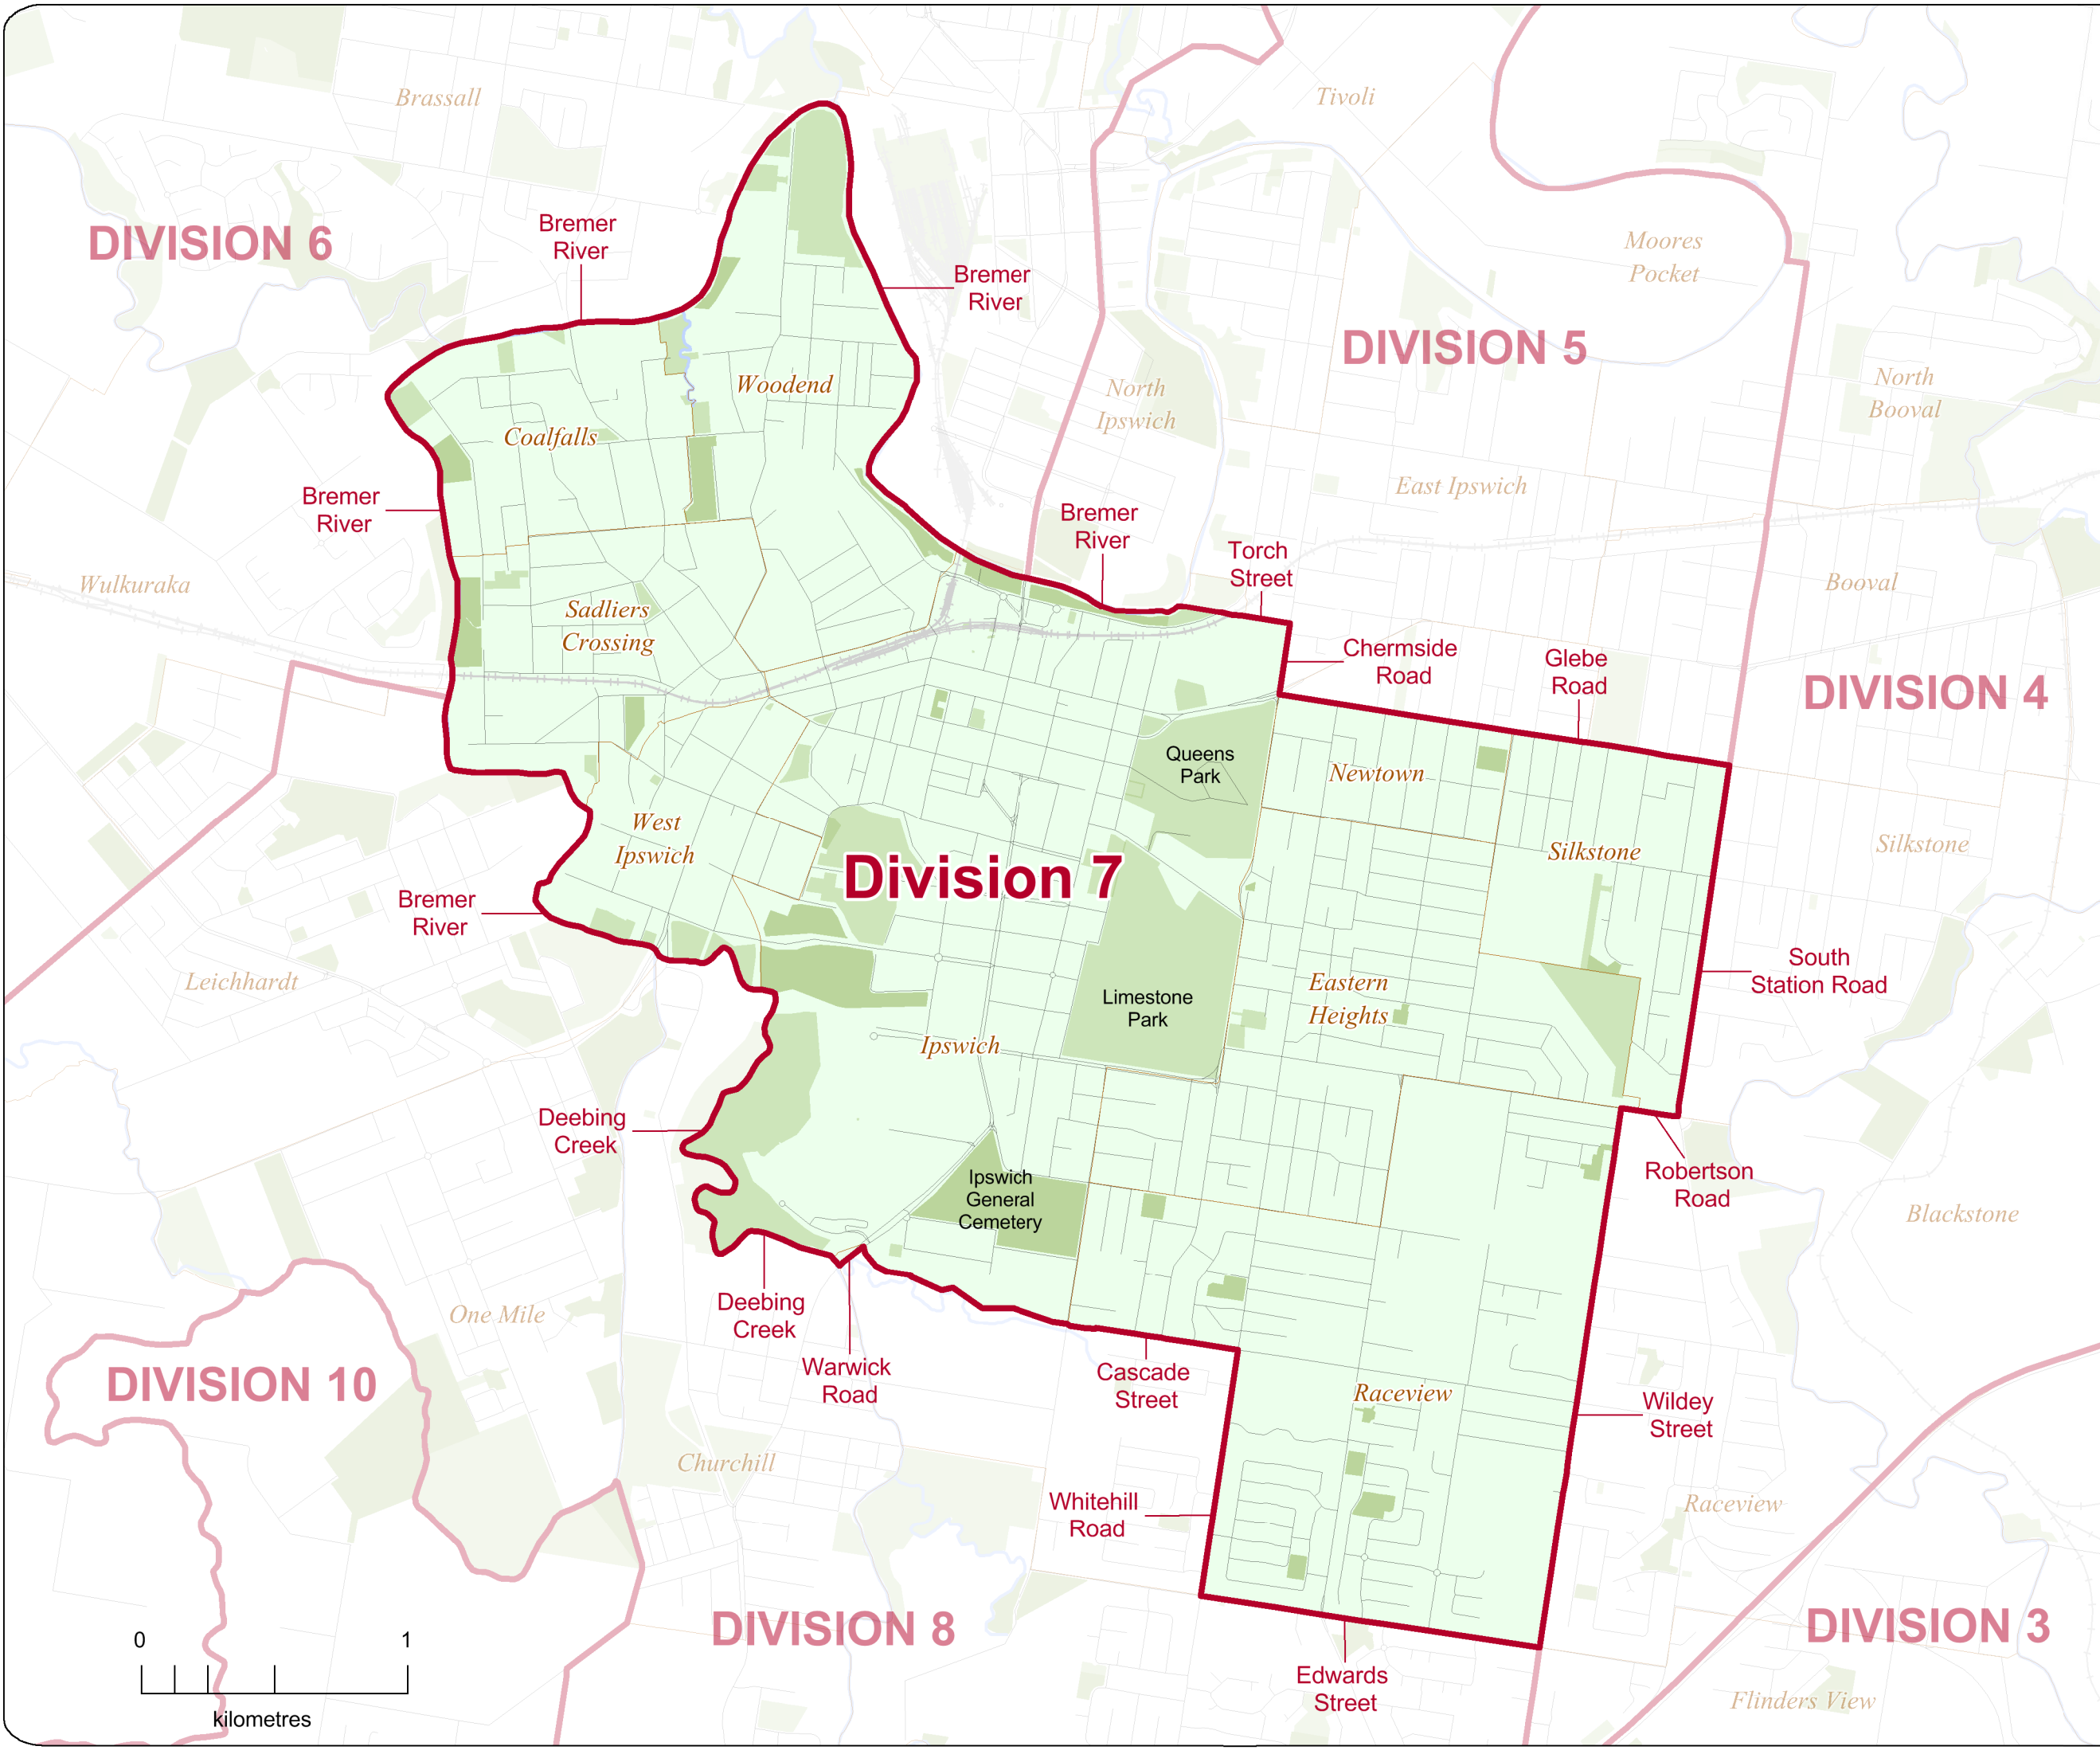

2015 DIVISIONAL BOUNDARIES
IPSWICH CITY COUNCIL
DIVISION 7

-  Local Government Area Boundary
-  Division Boundary
-  Locality Boundary
-  Road
-  Railway
-  Watercourse / Waterbody
-  Reserve / Park

DIVISION 7
Location Map

This map has been produced by the ECQ as a guide only, to show electoral boundaries. It is not an official electoral boundary map.

© Electoral Commission of Queensland 2015 (Local Government Change Commission)
© The State of Queensland - 2015 (Department of Natural Resources and Mines)
© 2015 Pitney Bowes Software Pty Ltd. All rights reserved