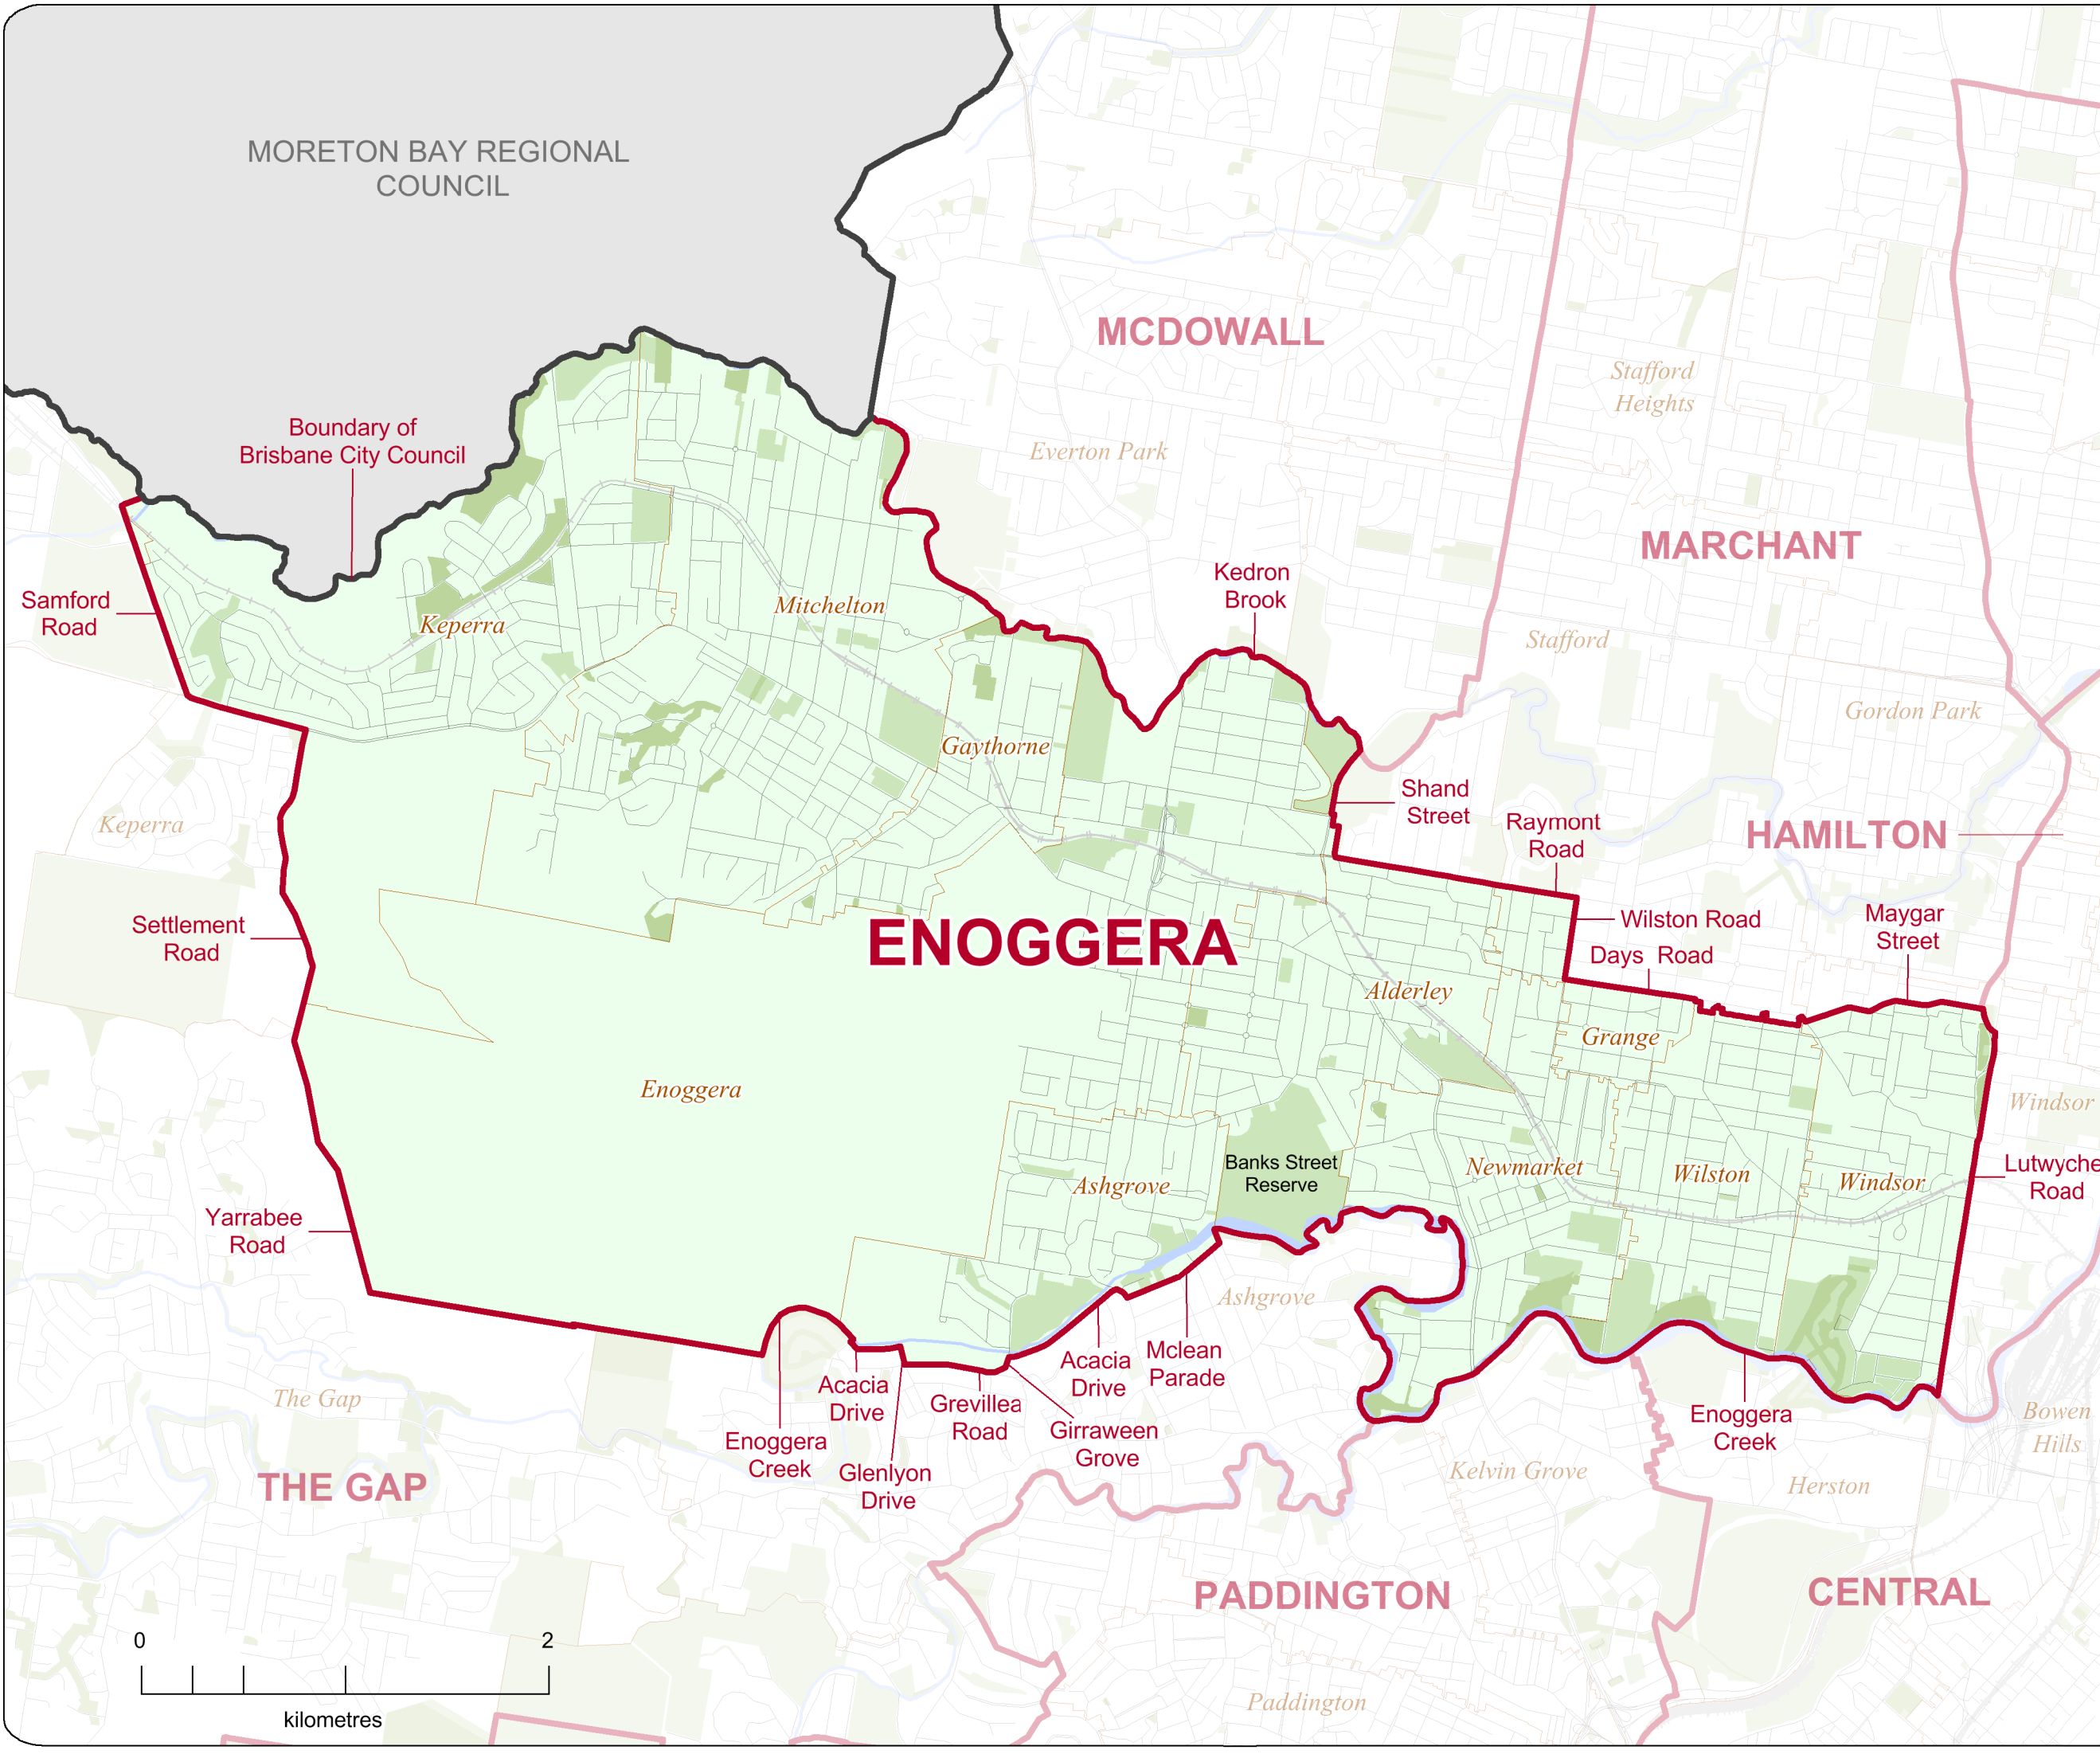

**BRISBANE WARD BOUNDARIES
AUGUST 2015
ENOGGERA**

- Local Government Area Boundary
- Ward Boundary
- Locality Boundary
- Road
- Railway
- Watercourse / Waterbody
- Reserve / Park

DISCLAIMER
While every care has been taken to ensure the accuracy of this product, the Electoral Commission Queensland (ECQ) makes no representations or warranties about its accuracy, reliability, completeness or suitability for any particular purpose and disclaims all responsibility and all liability (including, without limitation, liability in negligence) for all expenses, losses, damages (including indirect and consequential damage) and cost which might be incurred as a result of the data being inaccurate or incomplete in any way and for any reason.

This map has been produced by the ECQ as a guide only, to show electoral boundaries. It is not an official electoral boundary map.

© Electoral Commission of Queensland 2015 (Local Government Change Commission)
© The State of Queensland - 2015 (Department of Natural Resources and Mines)
© 2015 Pitney Bowes Software Pty Ltd. All rights reserved

MORETON BAY REGIONAL COUNCIL

Boundary of Brisbane City Council

THE GAP

MCDOWALL

MARCHANT

ENOGGERA

HAMILTON

PADDINGTON