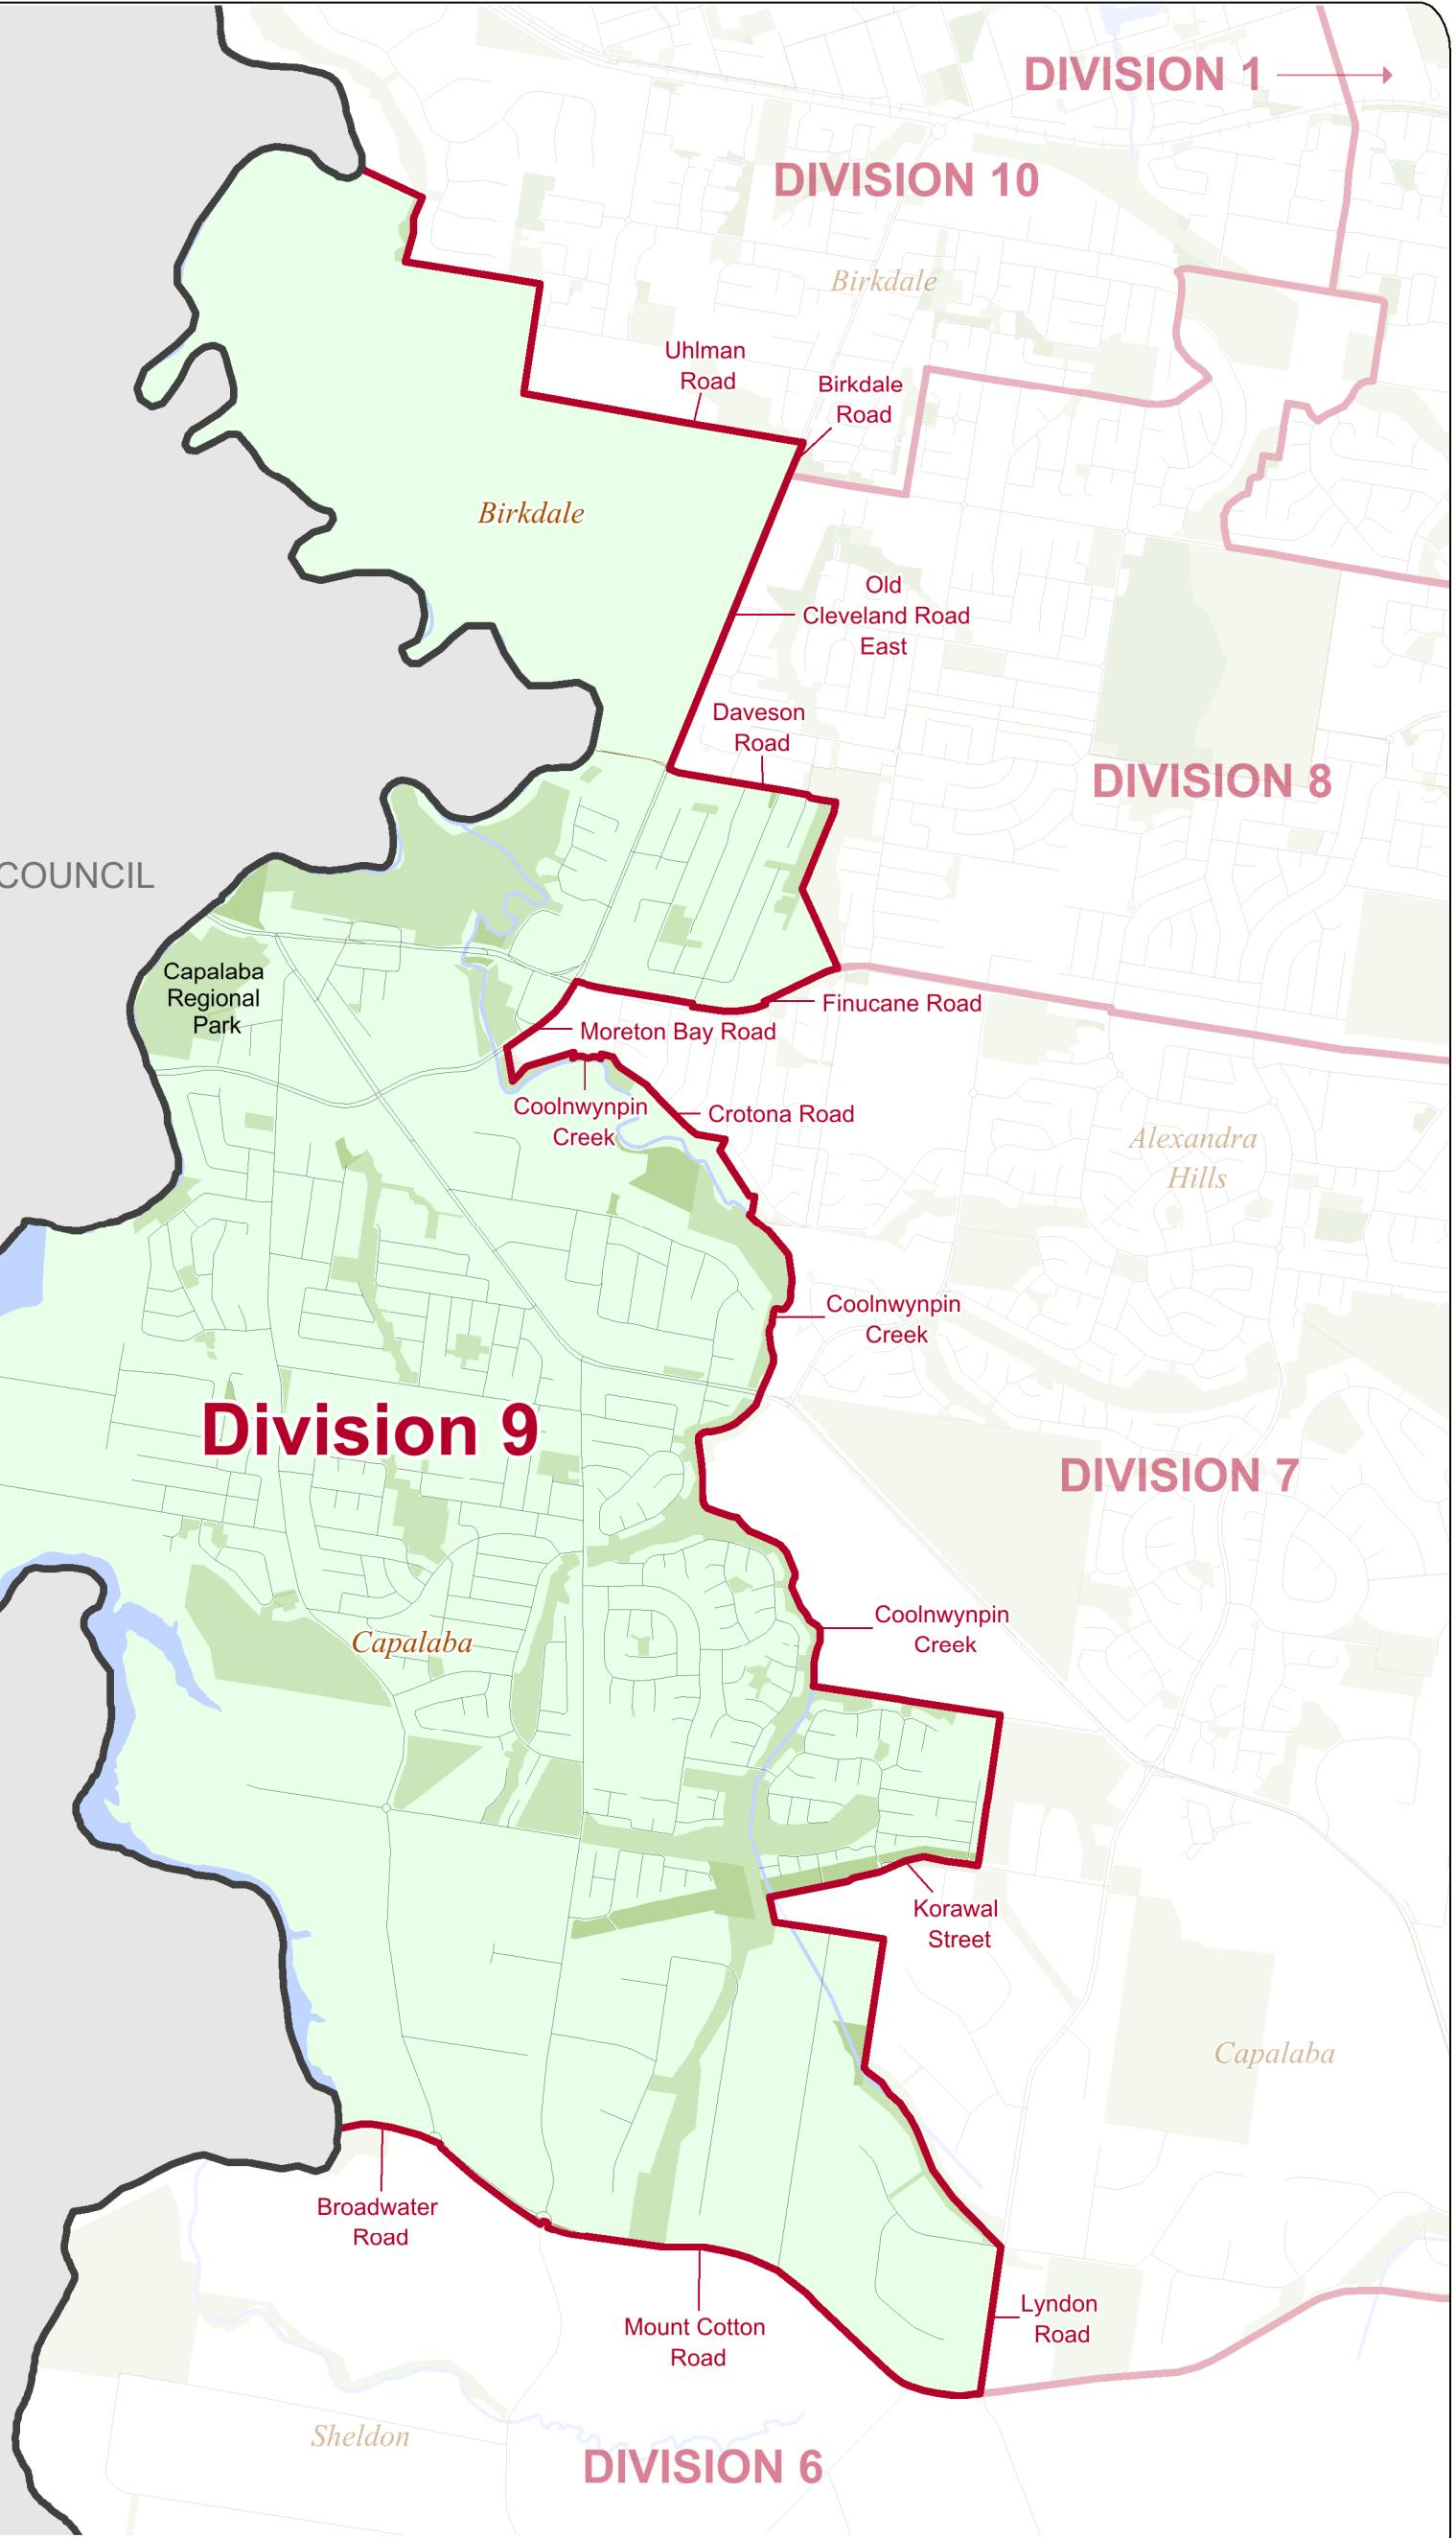

BRISBANE CITY COUNCIL

DIVISION 9
Location Map

**2015 DIVISIONAL BOUNDARIES
REDLAND CITY COUNCIL
DIVISION 9**

-  Local Government Area Boundary
-  Division Boundary
-  Locality Boundary
-  Road
-  Railway
-  Watercourse / Waterbody
-  Reserve / Park

This map has been produced by the ECQ as a guide only, to show electoral boundaries. It is not an official electoral boundary map.

© Electoral Commission of Queensland 2015 (Local Government Change Commission)
© The State of Queensland - 2015 (Department of Natural Resources and Mines)
© 2015 Pitney Bowes Software Pty Ltd. All rights reserved