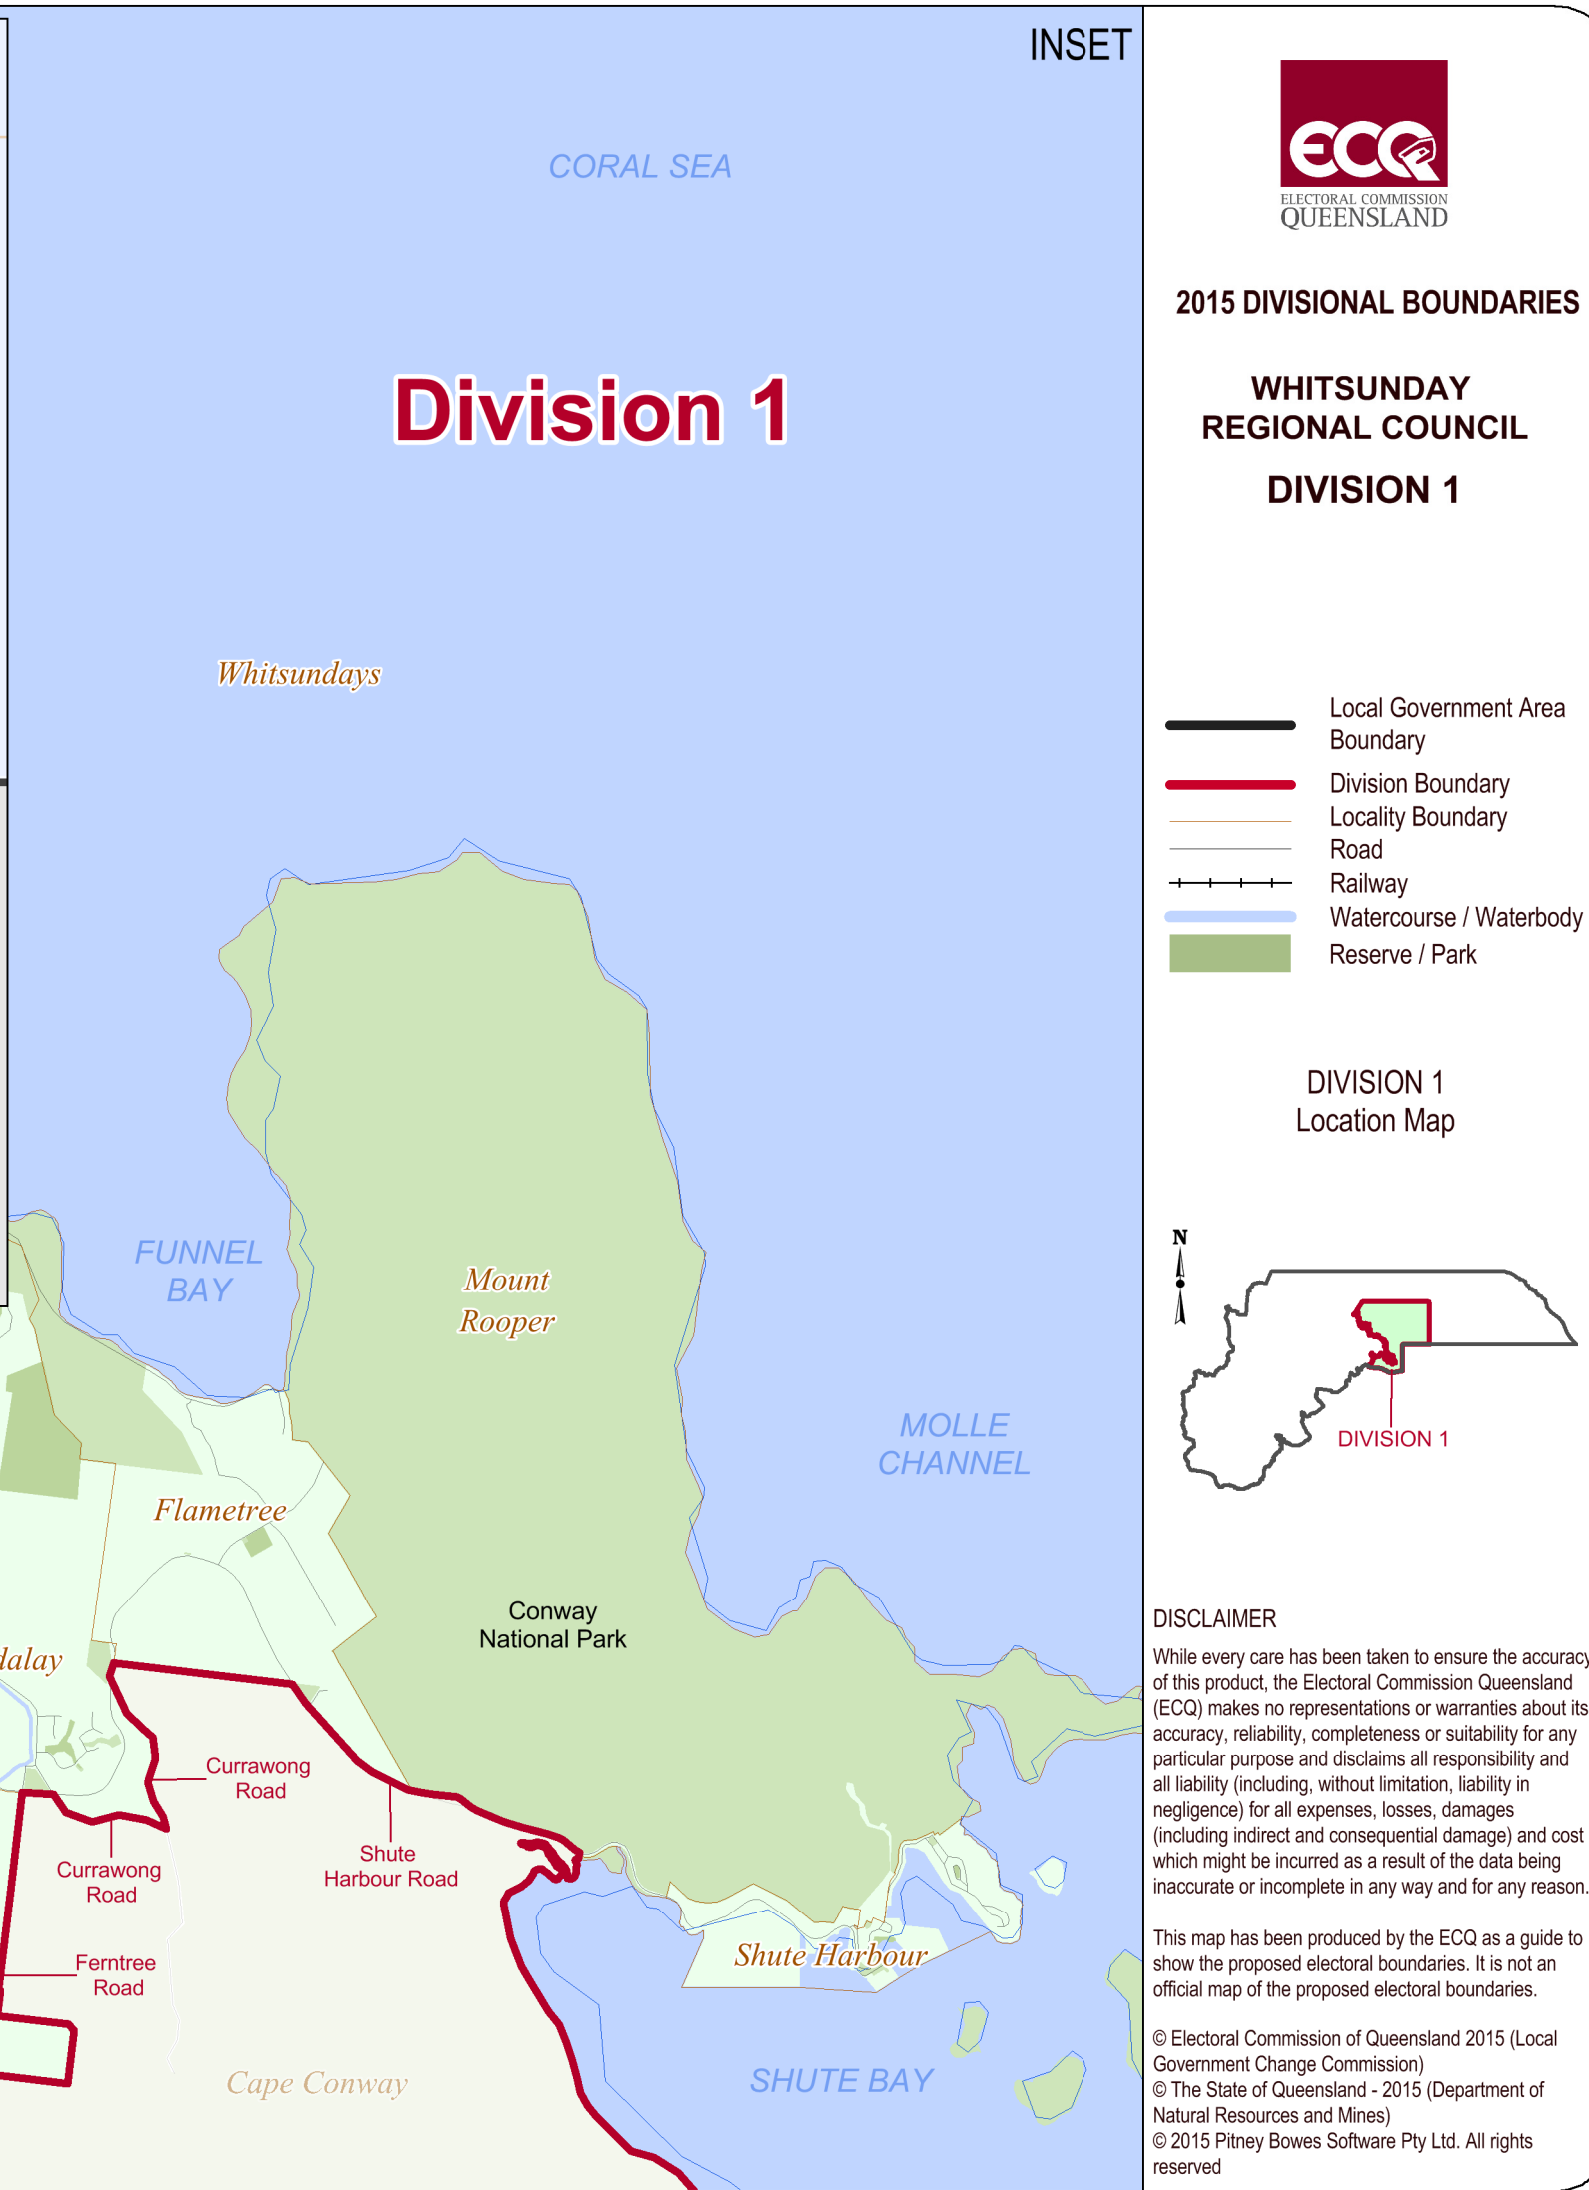

2015 DIVISIONAL BOUNDARIES

WHITSUNDAY REGIONAL COUNCIL
DIVISION 1

- Local Government Area Boundary
- Division Boundary
- Locality Boundary
- Road
- Railway
- Watercourse / Waterbody
- Reserve / Park

DIVISION 1
Location Map

This map has been produced by the ECQ as a guide to show the proposed electoral boundaries. It is not an official map of the proposed electoral boundaries.

© Electoral Commission of Queensland 2015 (Local Government Change Commission)
© The State of Queensland - 2015 (Department of Natural Resources and Mines)
© 2015 Pitney Bowes Software Pty Ltd. All rights reserved