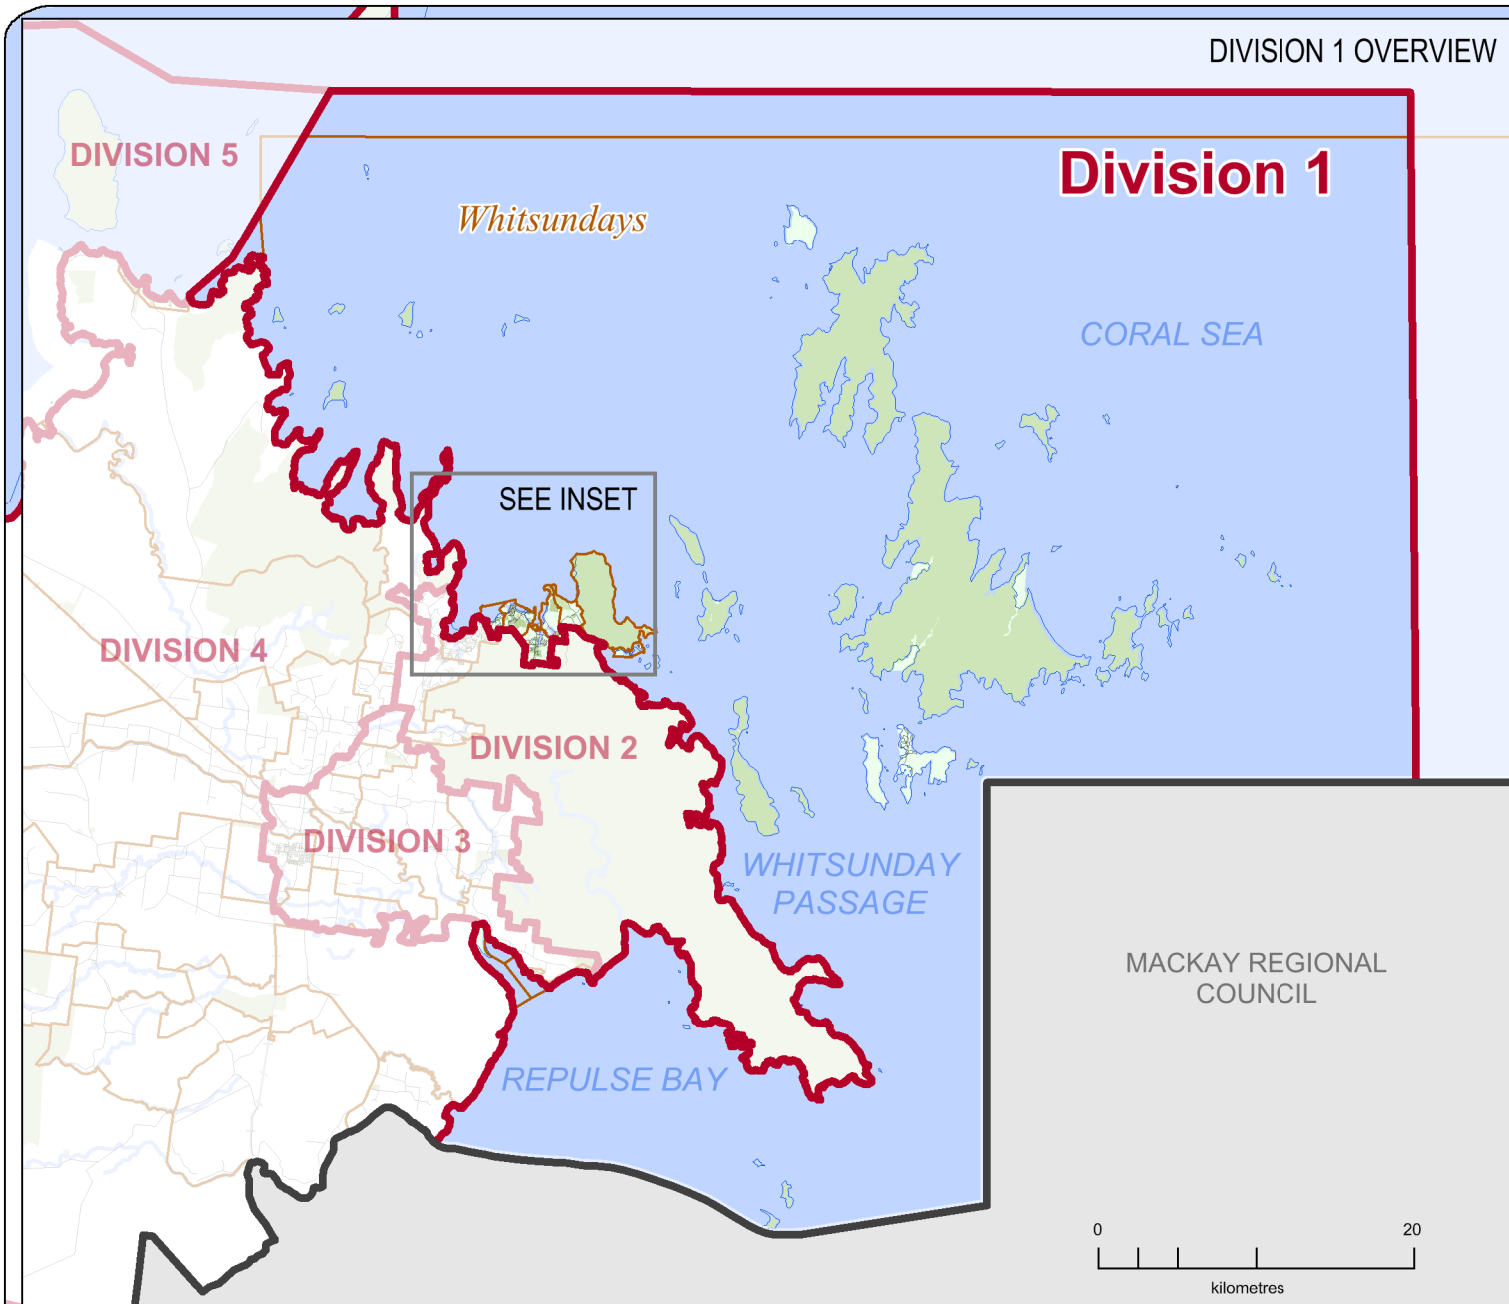

2015 DIVISIONAL BOUNDARIES

WHITSUNDAY REGIONAL COUNCIL
DIVISION 1

- Local Government Area Boundary
- Division Boundary
- Locality Boundary
- Road
- Railway
- Watercourse / Waterbody
- Reserve / Park

DIVISION 1
Location Map

This map has been produced by the ECQ as a guide to show the proposed electoral boundaries. It is not an official map of the proposed electoral boundaries.

© Electoral Commission of Queensland 2015 (Local Government Change Commission)
© The State of Queensland - 2015 (Department of Natural Resources and Mines)
© 2015 Pitney Bowes Software Pty Ltd. All rights reserved