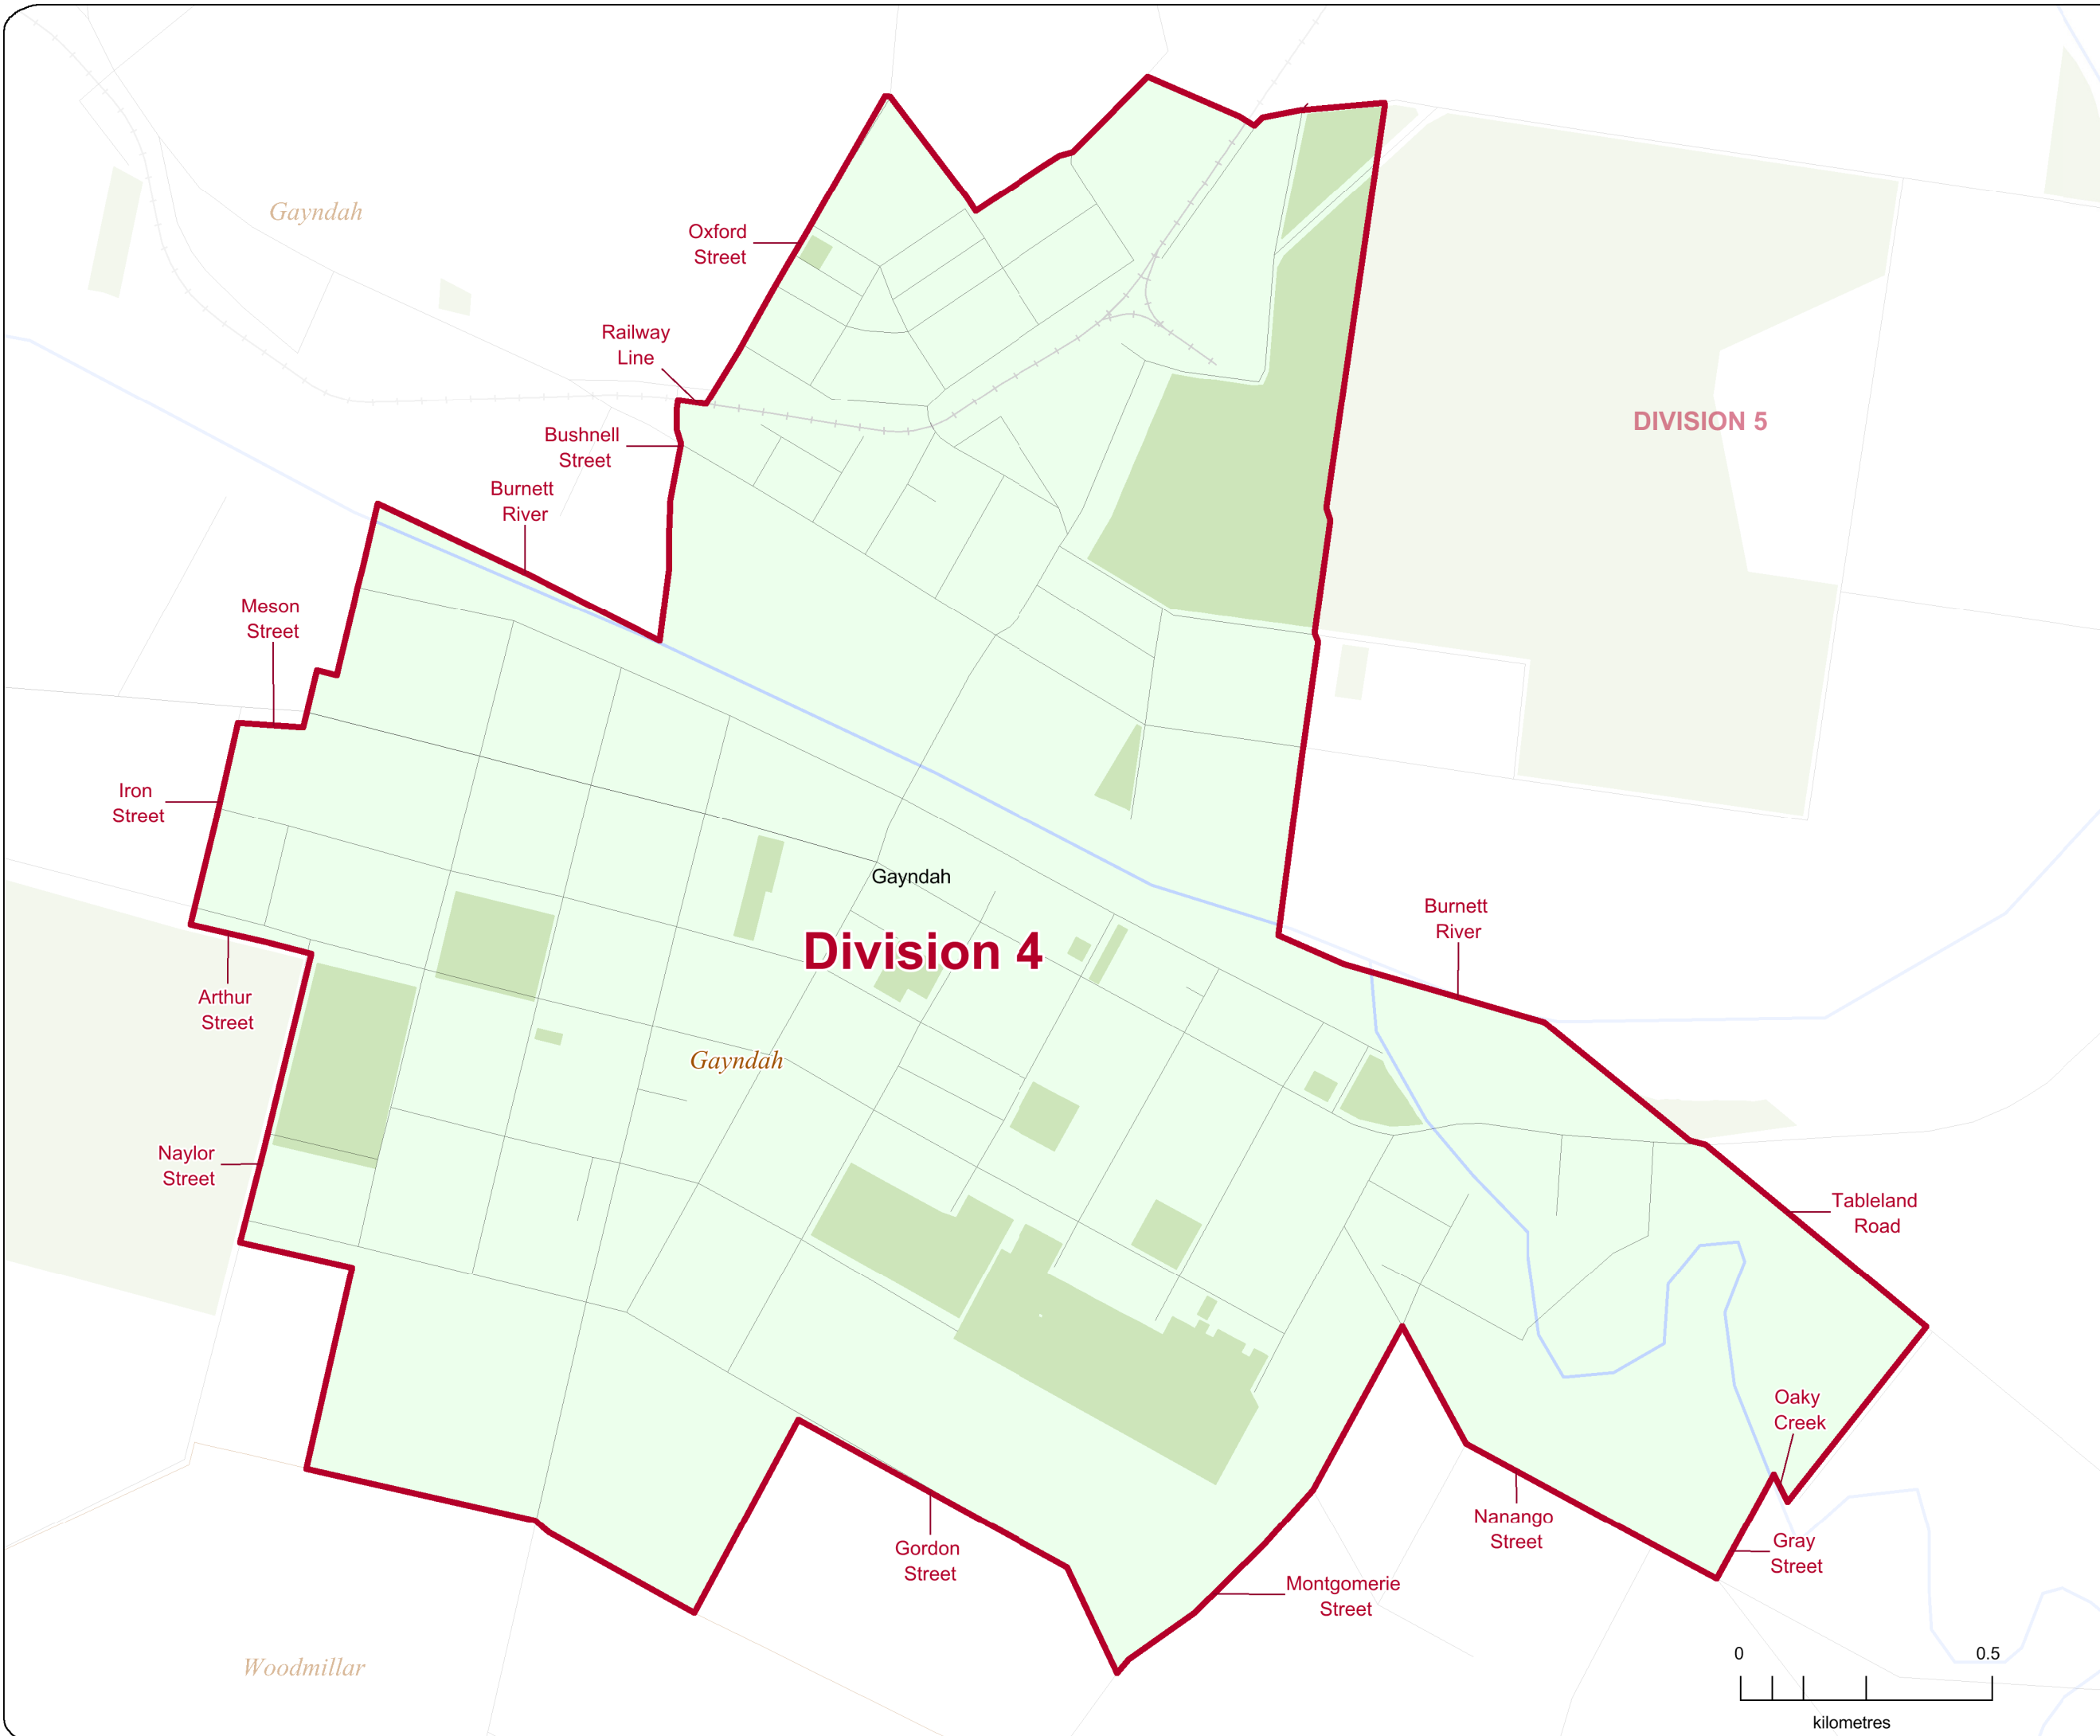

**2015 DIVISIONAL BOUNDARIES
NORTH BURNETT
REGIONAL COUNCIL
DIVISION 4**

DIVISION 5

-  Local Government Area Boundary
-  Division Boundary
-  Locality Boundary
-  Road
-  Railway
-  Watercourse / Waterbody
-  Reserve / Park

**DIVISION 4
Location Map**

DISCLAIMER

While every care has been taken to ensure the accuracy of this product, the Electoral Commission Queensland (ECQ) makes no representations or warranties about its accuracy, reliability, completeness or suitability for any particular purpose and disclaims all responsibility and all liability (including, without limitation, liability in negligence) for all expenses, losses, damages (including indirect and consequential damage) and cost which might be incurred as a result of the data being inaccurate or incomplete in any way and for any reason.

This map has been produced by the ECQ as a guide only, to show electoral boundaries. It is not an official electoral boundary map.

© Electoral Commission of Queensland 2015 (Local Government Change Commission)
© The State of Queensland - 2015 (Department of Natural Resources and Mines)
© 2015 Pitney Bowes Software Pty Ltd. All rights reserved