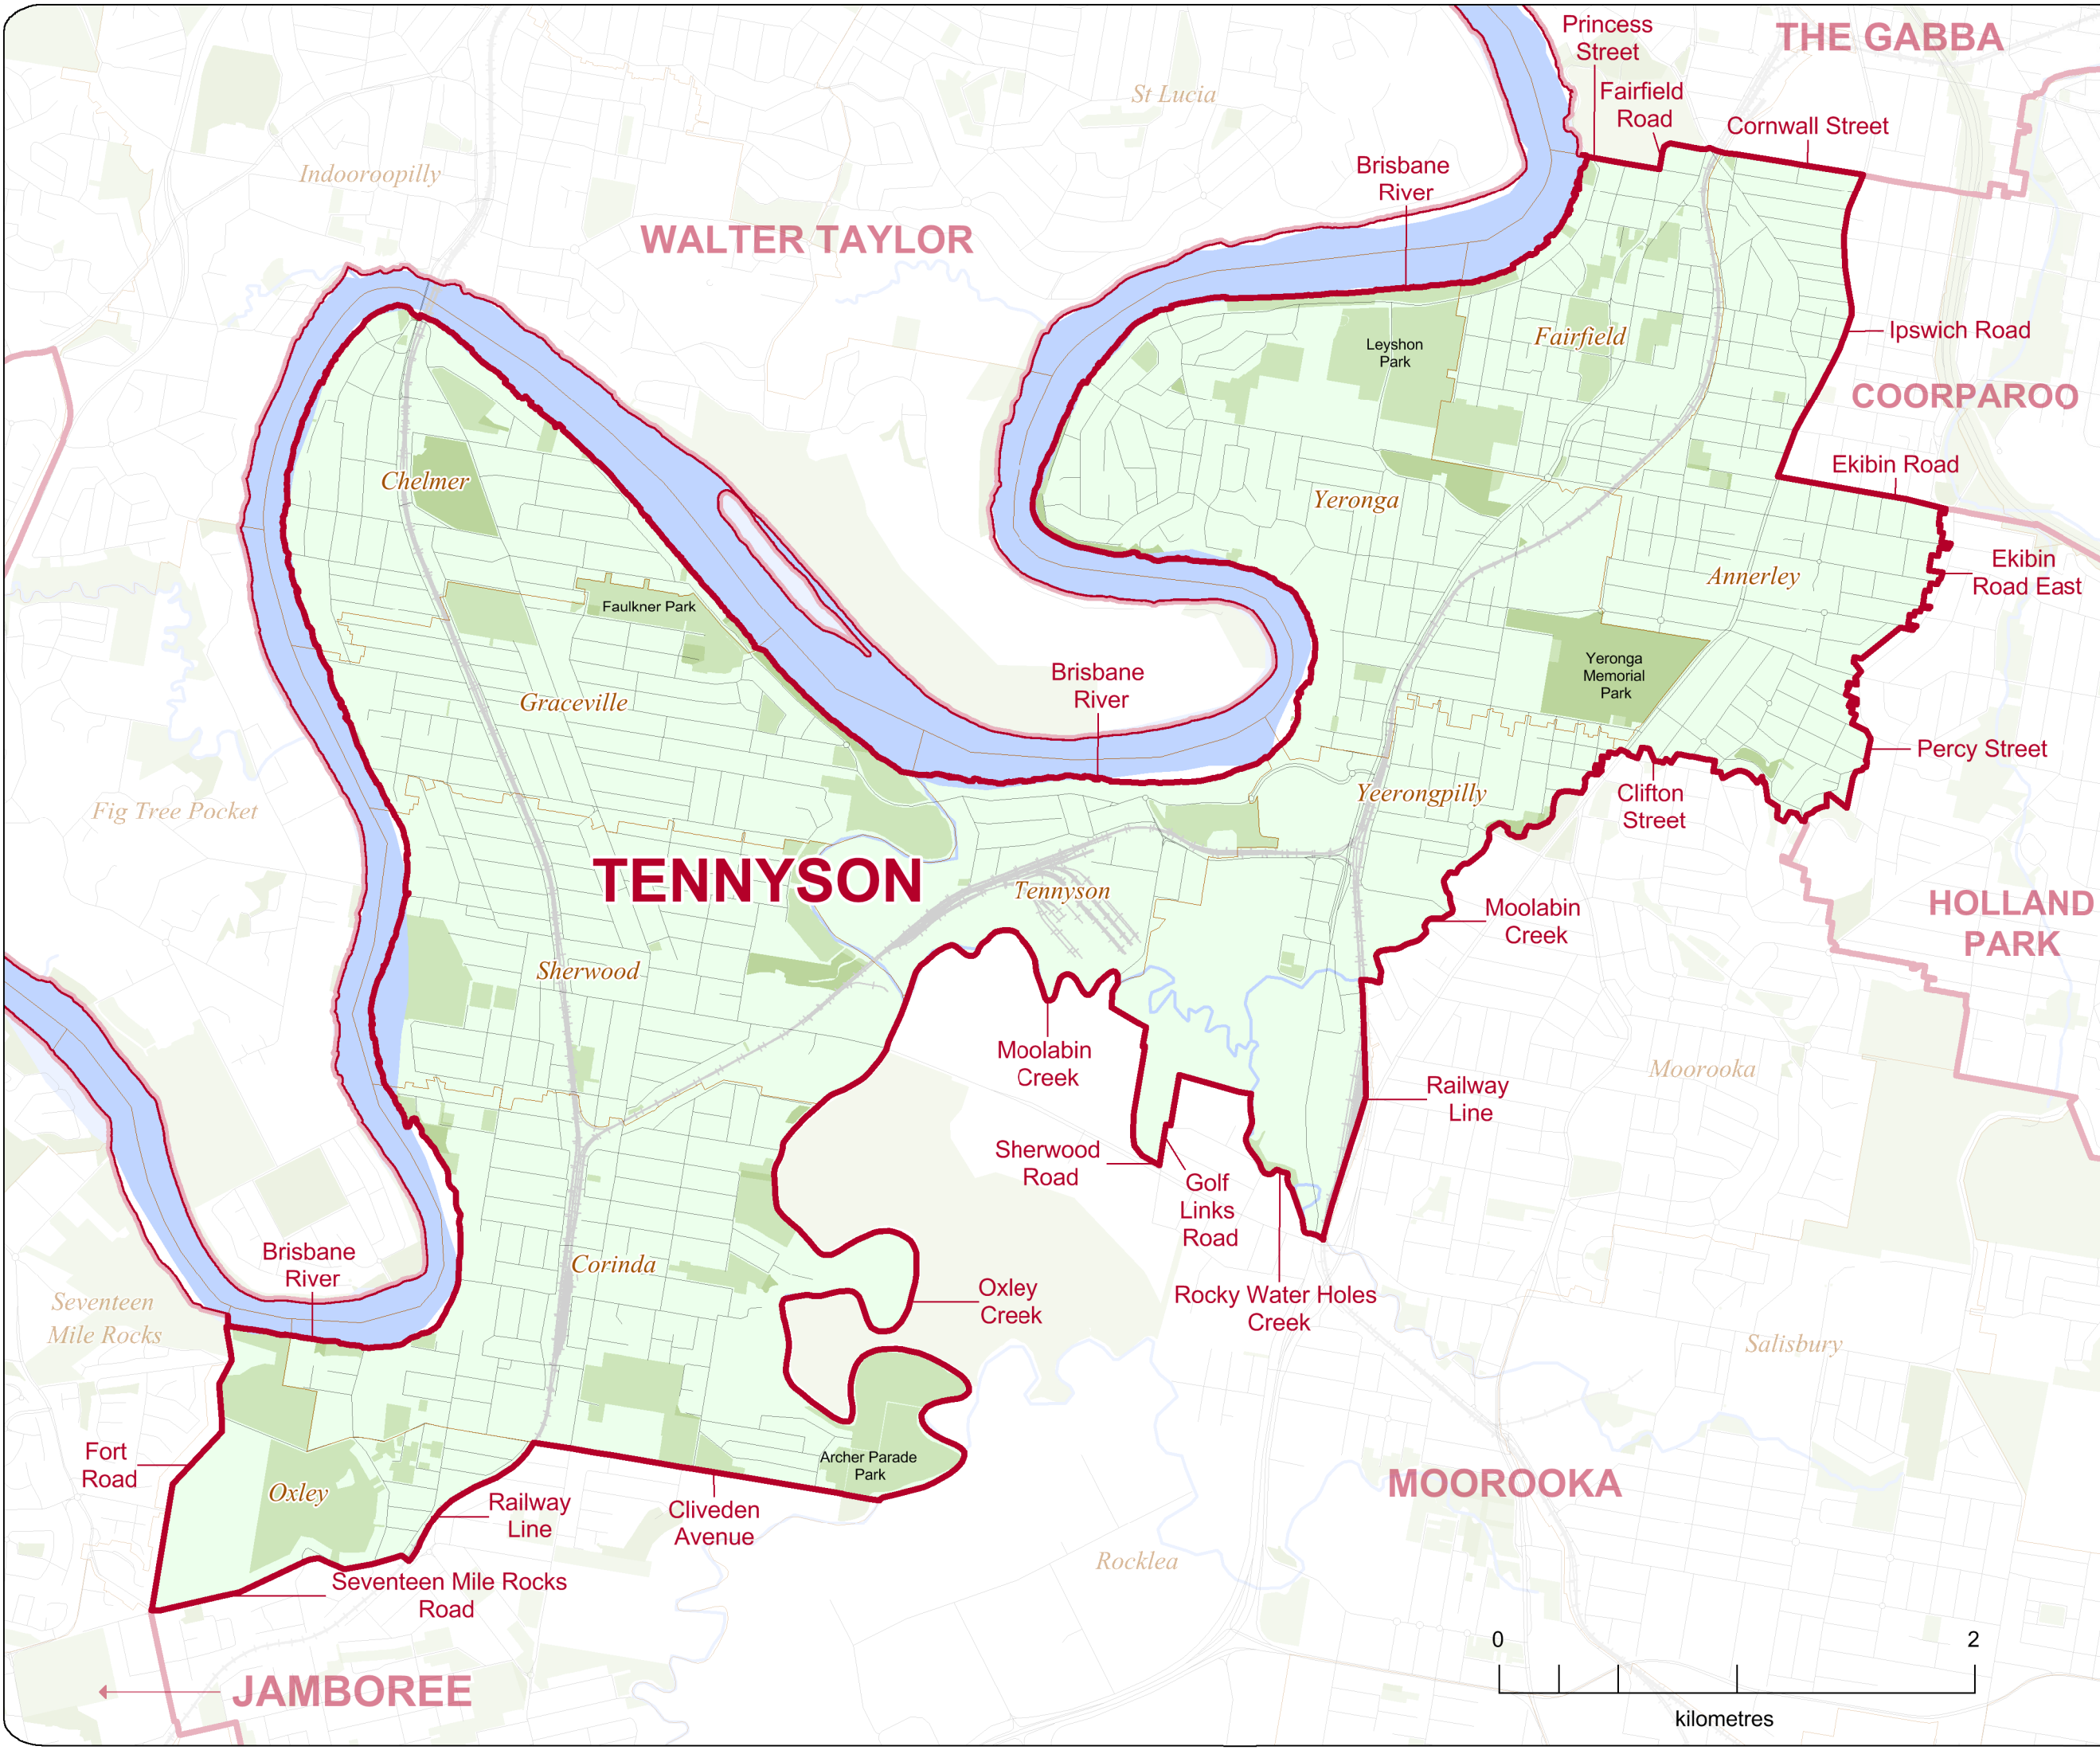

**BRISBANE WARD BOUNDARIES  
AUGUST 2015  
TENNYSON**

- Local Government Area Boundary
- Ward Boundary
- Locality Boundary
- Road
- Railway
- Watercourse / Waterbody
- Reserve / Park

**DISCLAIMER**  
While every care has been taken to ensure the accuracy of this product, the Electoral Commission Queensland (ECQ) makes no representations or warranties about its accuracy, reliability, completeness or suitability for any particular purpose and disclaims all responsibility and all liability (including, without limitation, liability in negligence) for all expenses, losses, damages (including indirect and consequential damage) and cost which might be incurred as a result of the data being inaccurate or incomplete in any way and for any reason.

This map has been produced by the ECQ as a guide only, to show electoral boundaries. It is not an official electoral boundary map.

© Electoral Commission of Queensland 2015 (Local Government Change Commission)  
© The State of Queensland - 2015 (Department of Natural Resources and Mines)  
© 2015 Pitney Bowes Software Pty Ltd. All rights reserved