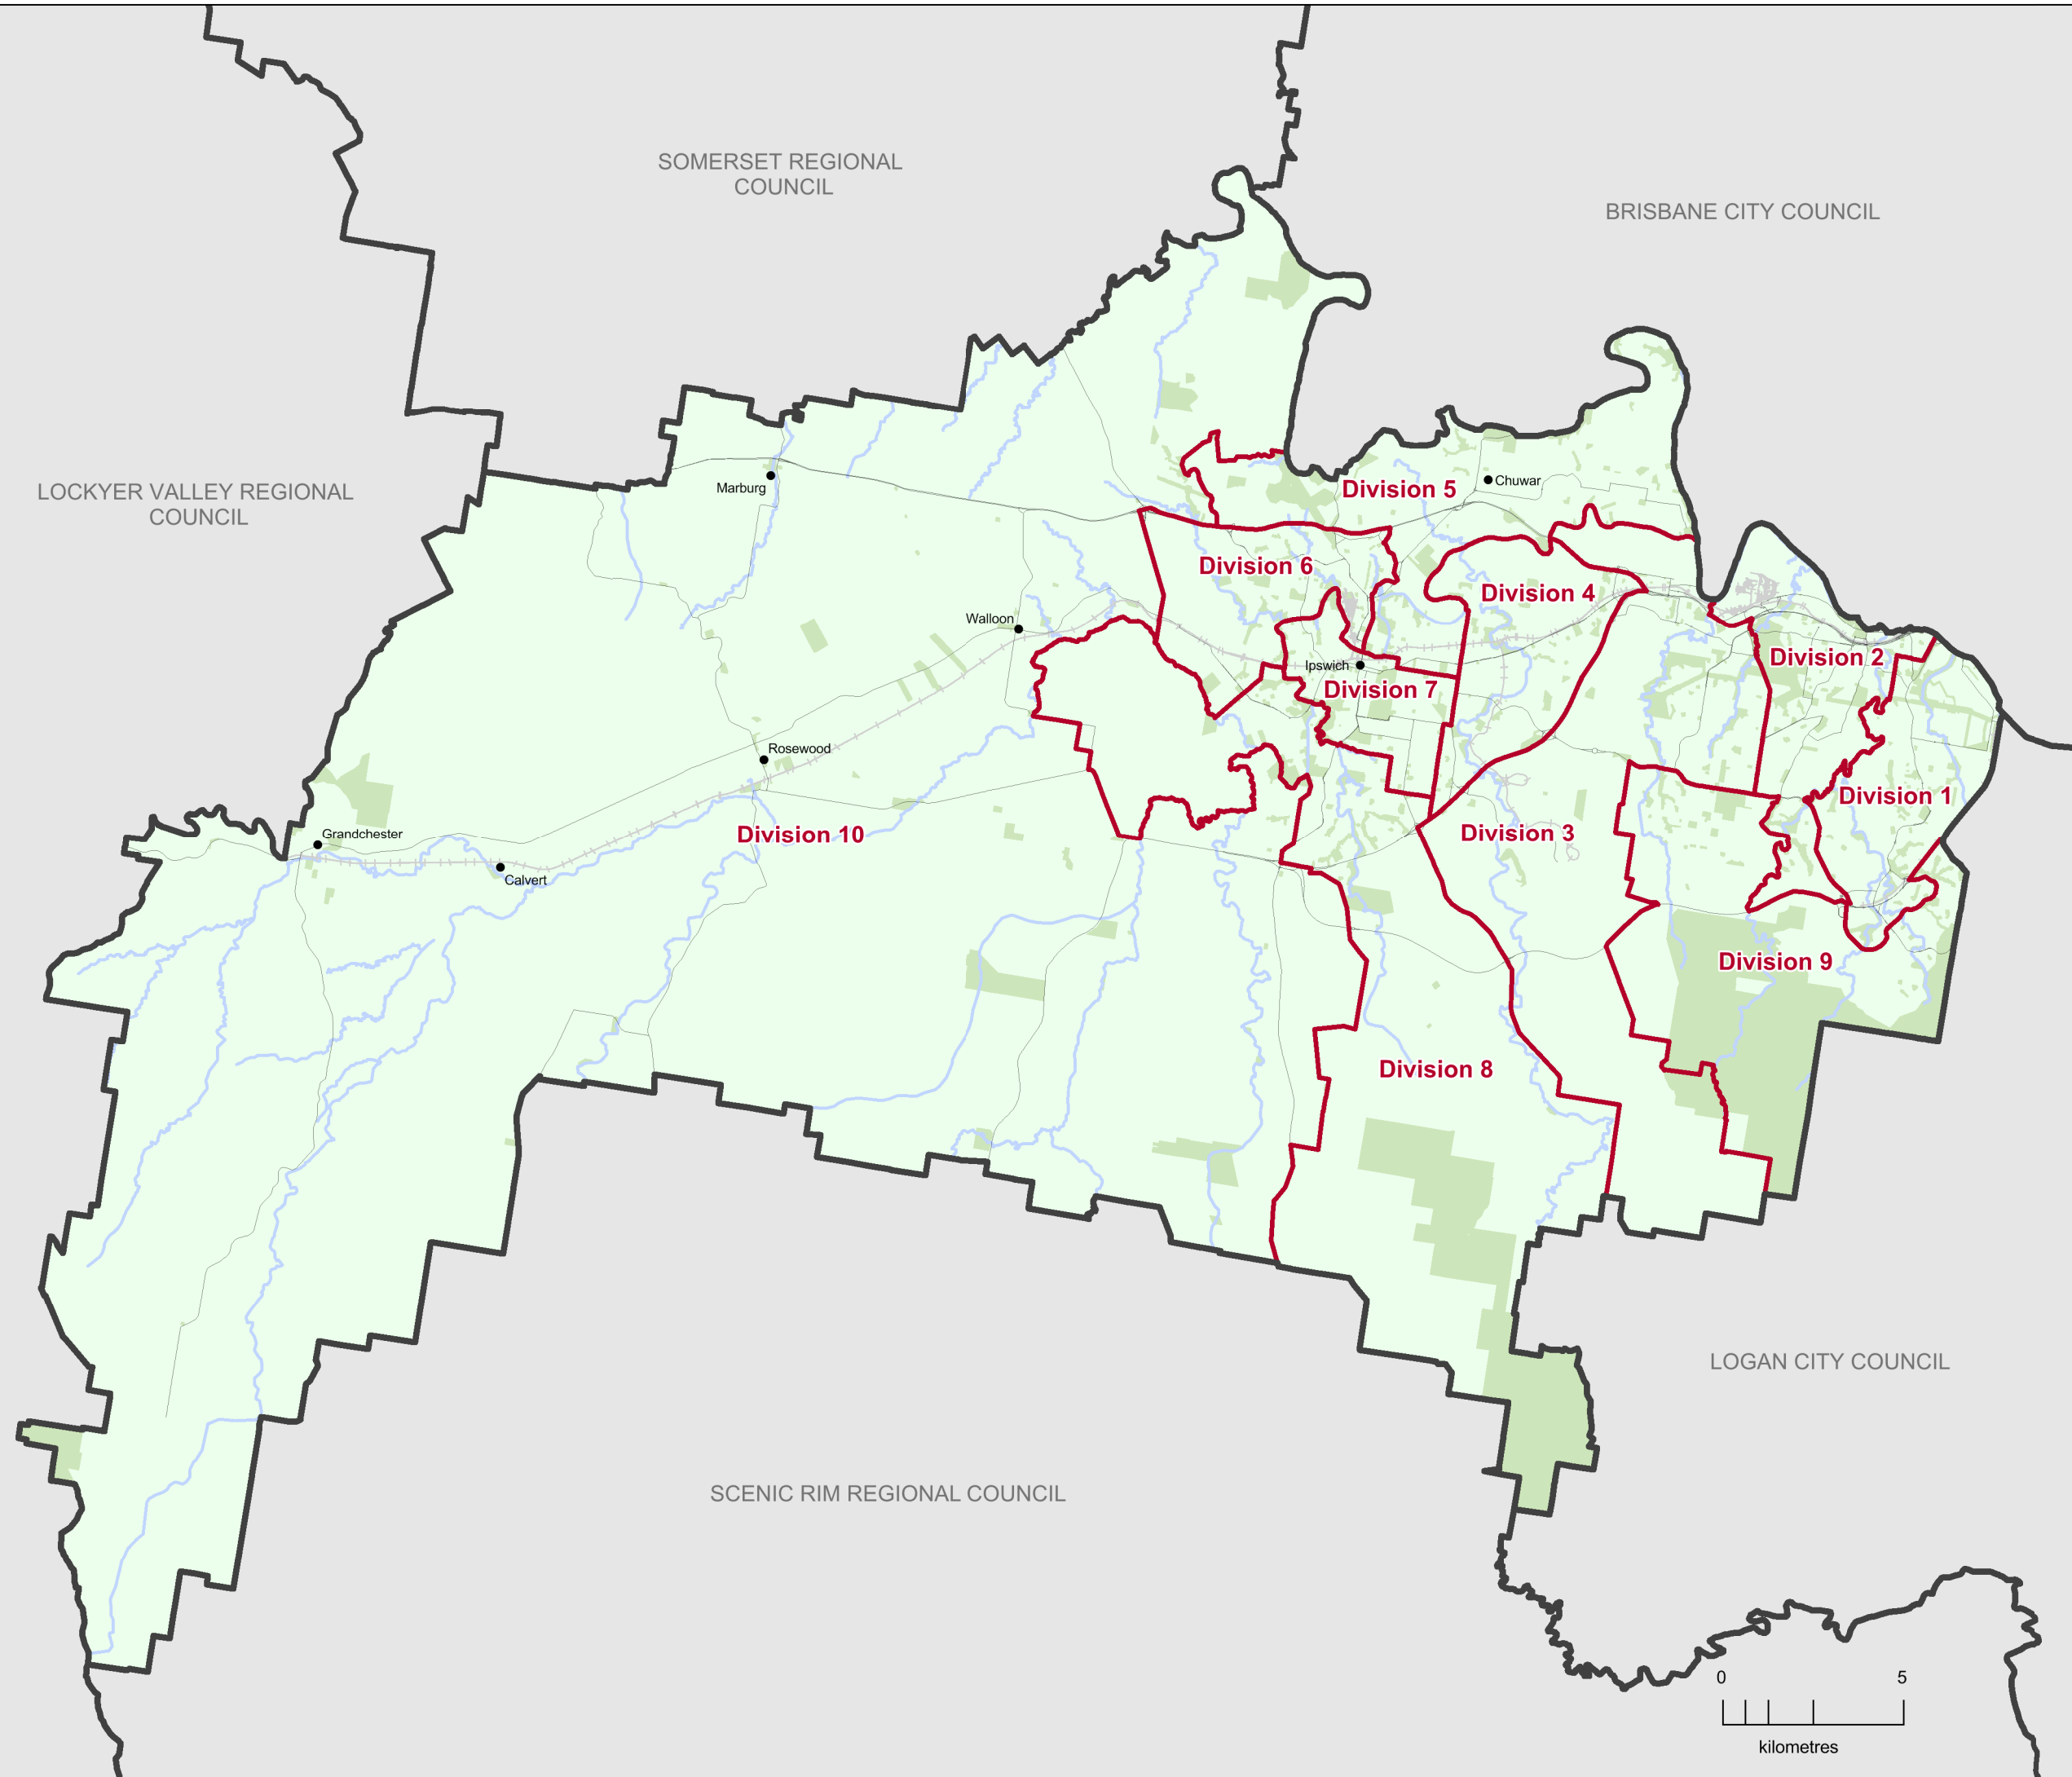

**2015 DIVISIONAL BOUNDARIES
IPSWICH CITY COUNCIL**

-  Local Government Area Boundary
-  Division Boundary
-  Road
-  Railway
-  Watercourse / Waterbody
-  Reserve / Park

Queensland Location Map

DISCLAIMER

This map has been produced by the ECQ as a guide only, to show electoral boundaries. It is not an official electoral boundary map.

© Electoral Commission of Queensland 2015 (Local Government Change Commission)
 © The State of Queensland - 2015 (Department of Natural Resources and Mines)
 © 2015 Pitney Bowes Software Pty Ltd. All rights reserved