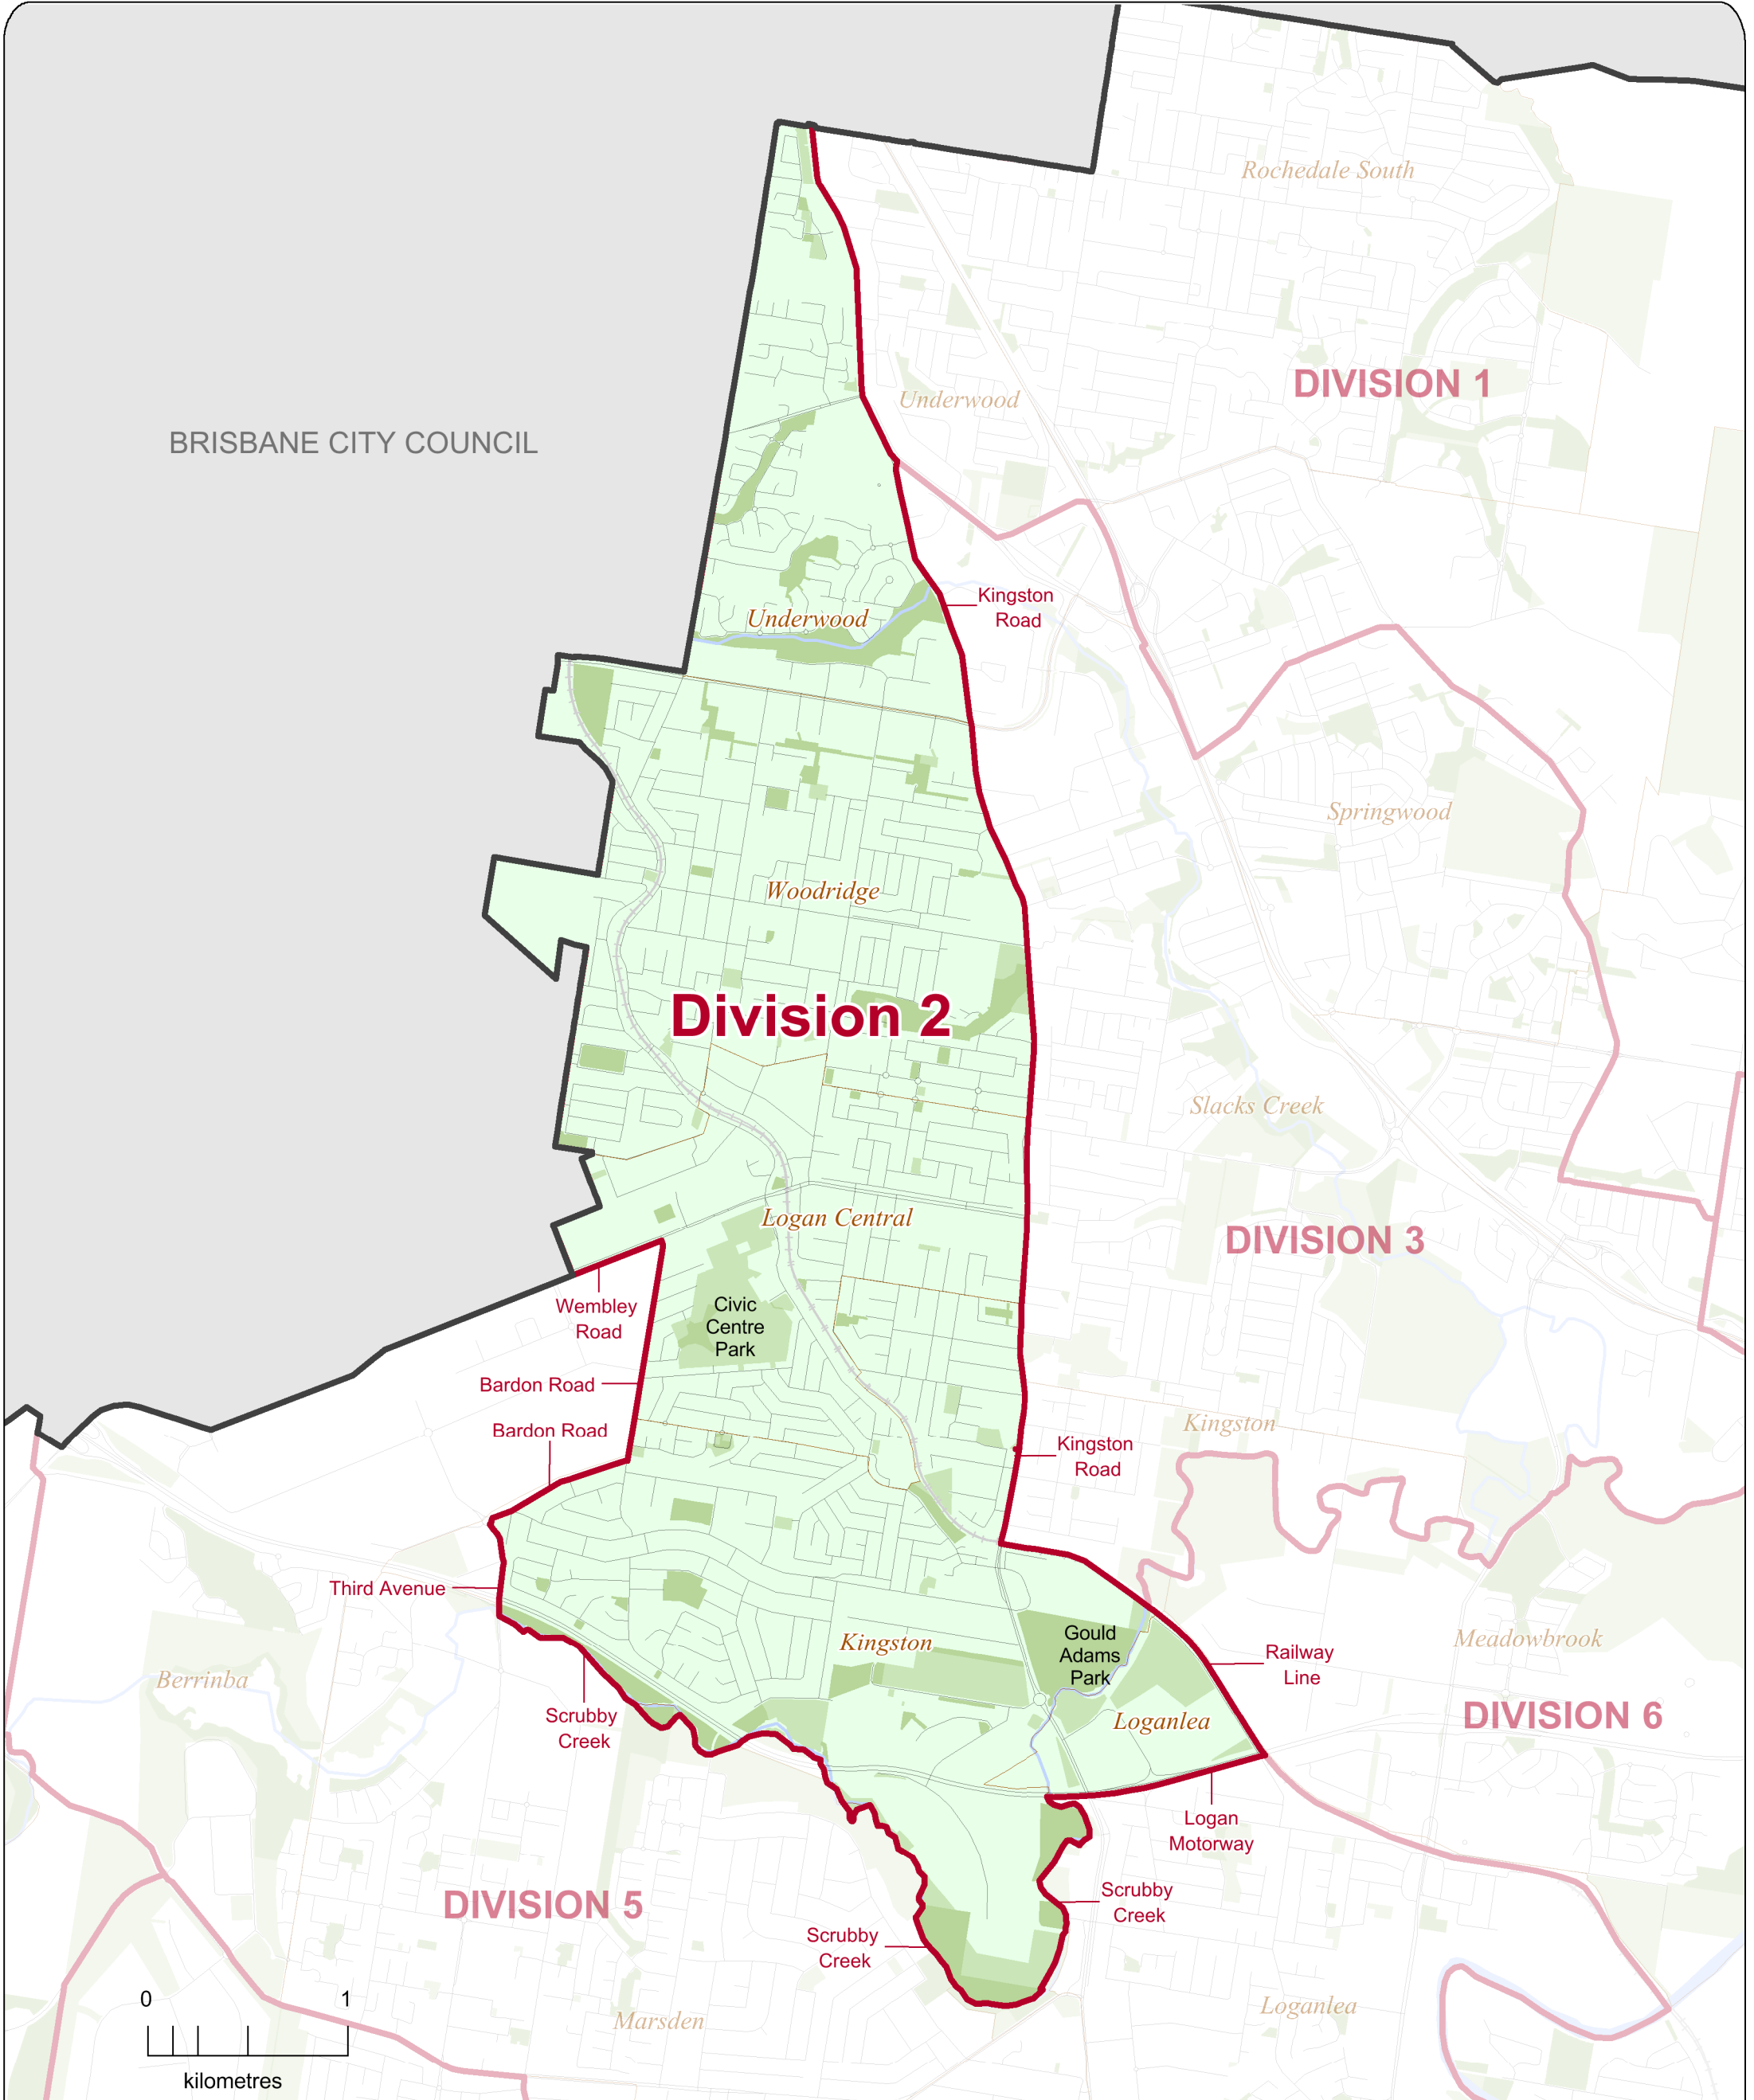

BRISBANE CITY COUNCIL

DIVISION 2
Location Map

**2015 DIVISIONAL BOUNDARIES
LOGAN CITY COUNCIL
DIVISION 2**

-  Local Government Area Boundary
-  Division Boundary
-  Locality Boundary
-  Road
-  Railway
-  Watercourse / Waterbody
-  Reserve / Park

This map has been produced by the ECQ as a guide only, to show electoral boundaries. It is not an official electoral boundary map.

© Electoral Commission of Queensland 2015 (Local Government Change Commission)
© The State of Queensland - 2015 (Department of Natural Resources and Mines)
© 2015 Pitney Bowes Software Pty Ltd. All rights reserved